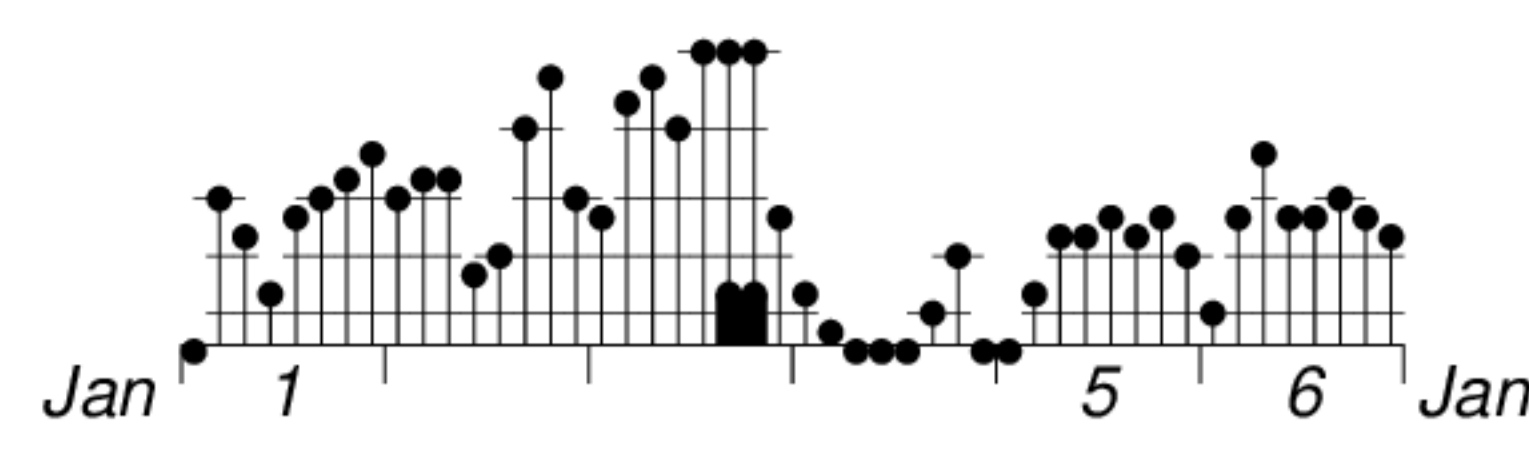

DAYS IN SOLAR ROTATION INTERVAL

1 2 3 4 5 6 7 8 9 10 11 12 13 14 15 16 17 18 19 20 21 22 23 24 25 26 27

ROT.-NO.

1568

1948

KEY

▲ = sudden commencement

GFZ German Research Centre for Geosciences  
**PLANETARY MAGNETIC  
 THREE-HOUR-RANGE INDICES**  
*Kp 1948*