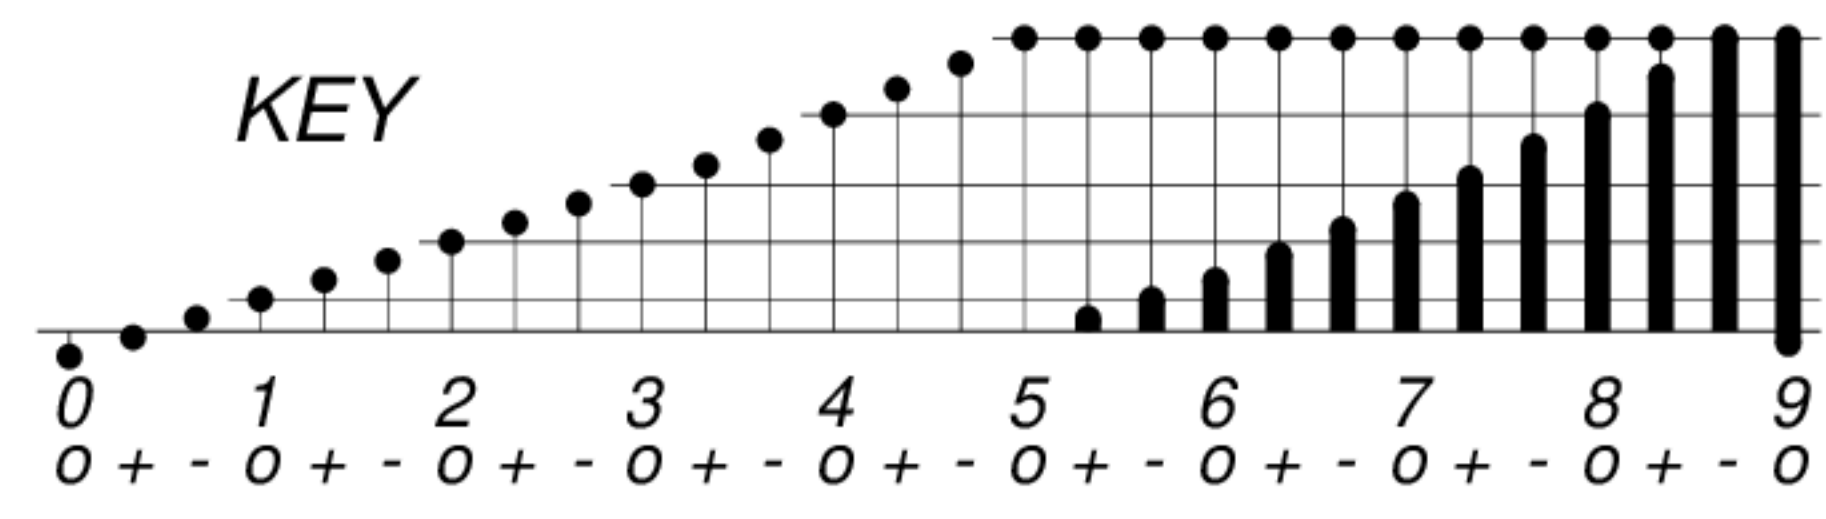

DAYS IN SOLAR ROTATION INTERVAL

1 2 3 4 5 6 7 8 9 10 11 12 13 14 15 16 17 18 19 20 21 22 23 24 25 26 27

ROT.-NO.

1568

1948

KEY

▲ = sudden commencement

GFZ German Research Centre for Geosciences  
**PLANETARY MAGNETIC  
 THREE-HOUR-RANGE INDICES**  
*Kp 1948*