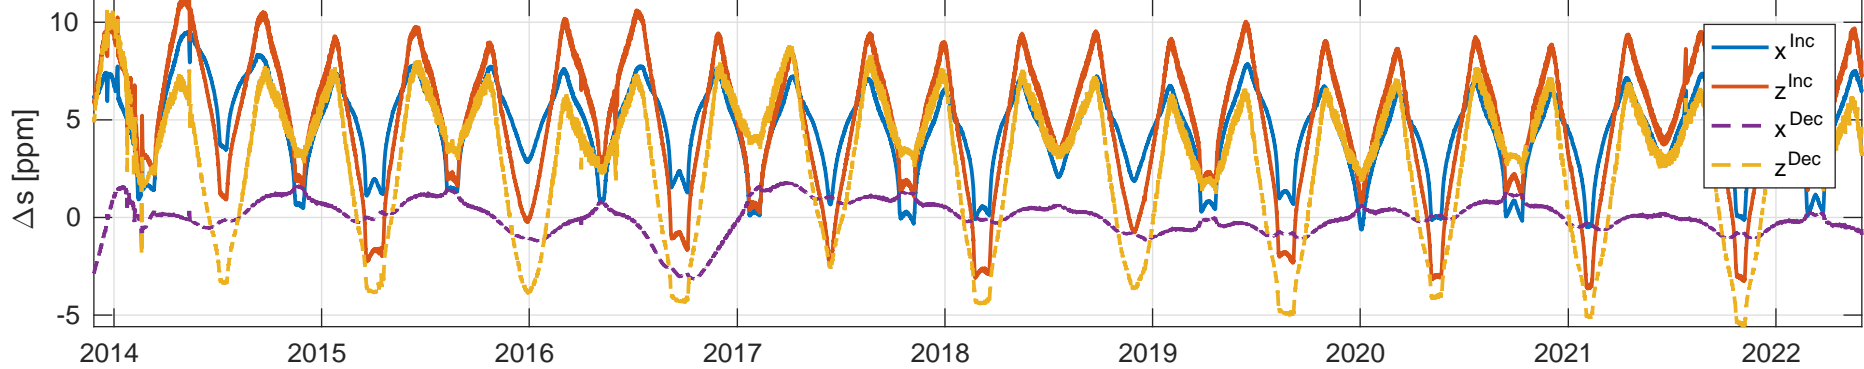

Swarm Alpha, beta Increasing/Decreasing

Northbound (NB) / Southbound (SB) Legs

Northern / Southern Hemisphere

2013-11-26 - 2022-05-31