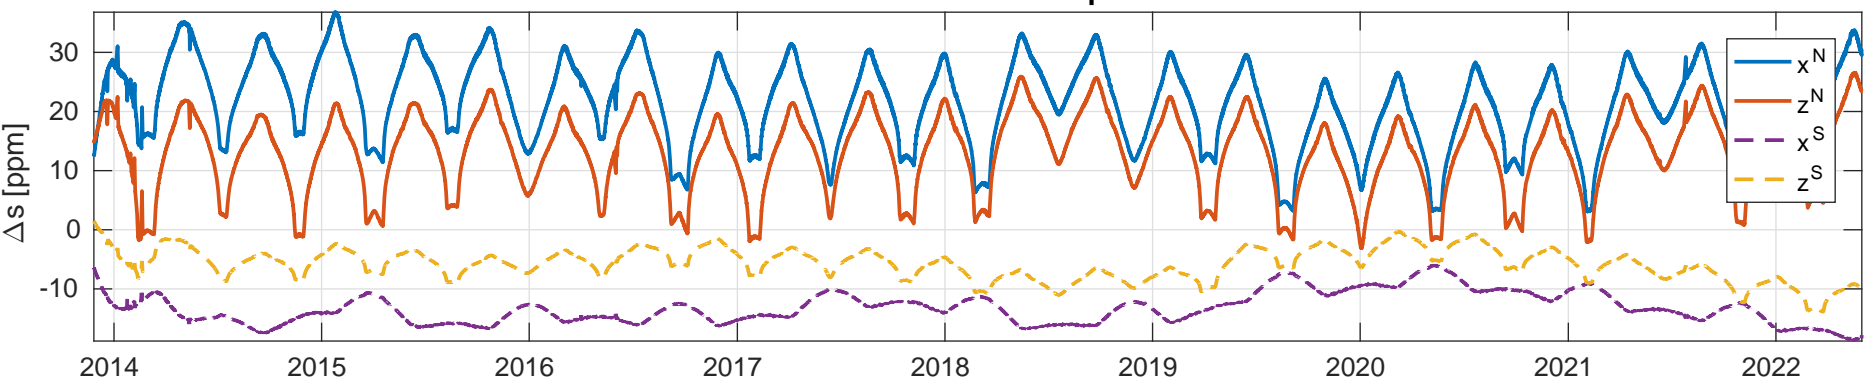

Swarm Alpha, beta Increasing/Decreasing

Northbound (NB) / Southbound (SB) Legs

Northern / Southern Hemisphere

2013-11-26 - 2022-05-31