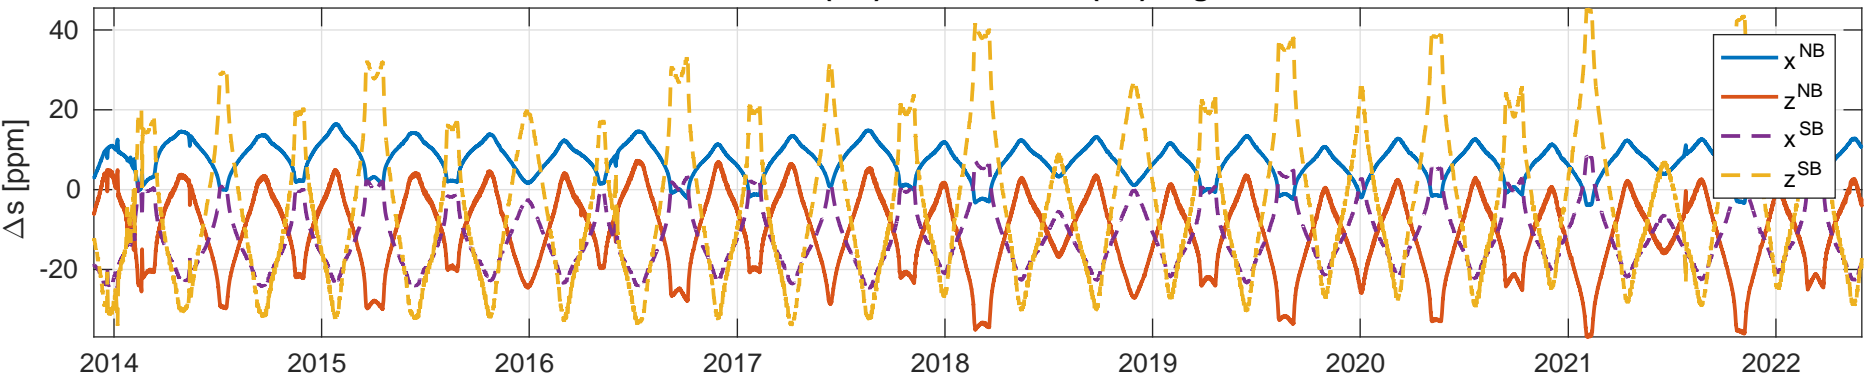

Swarm Alpha, beta Increasing/Decreasing

Northbound (NB) / Southbound (SB) Legs

Northern / Southern Hemisphere

2013-11-26 - 2022-05-31