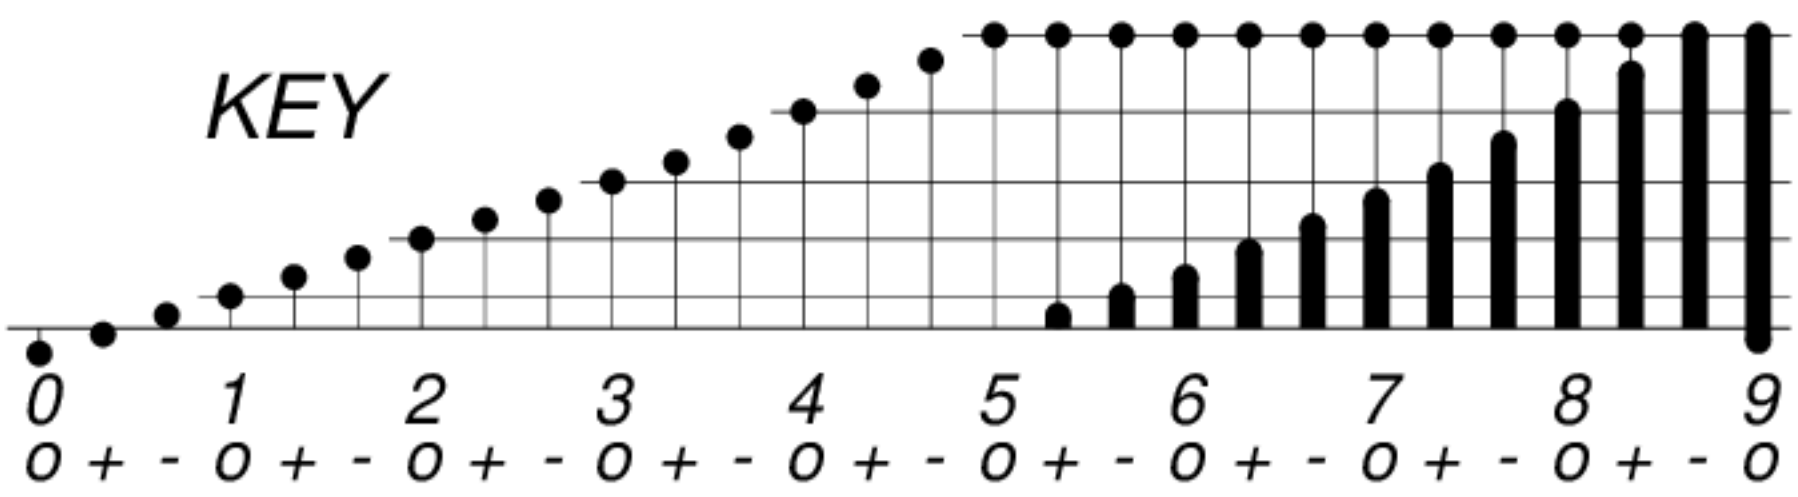

DAYS IN SOLAR ROTATION INTERVAL

1 2 3 4 5 6 7 8 9 10 11 12 13 14 15 16 17 18 19 20 21 22 23 24 25 26 27

ROT.-
NO.

KEY

▲ = sudden commencement

GFZ German Research Centre for Geosciences
**PLANETARY MAGNETIC
THREE-HOUR-RANGE INDICES**

Kp till 2001 Mar 31