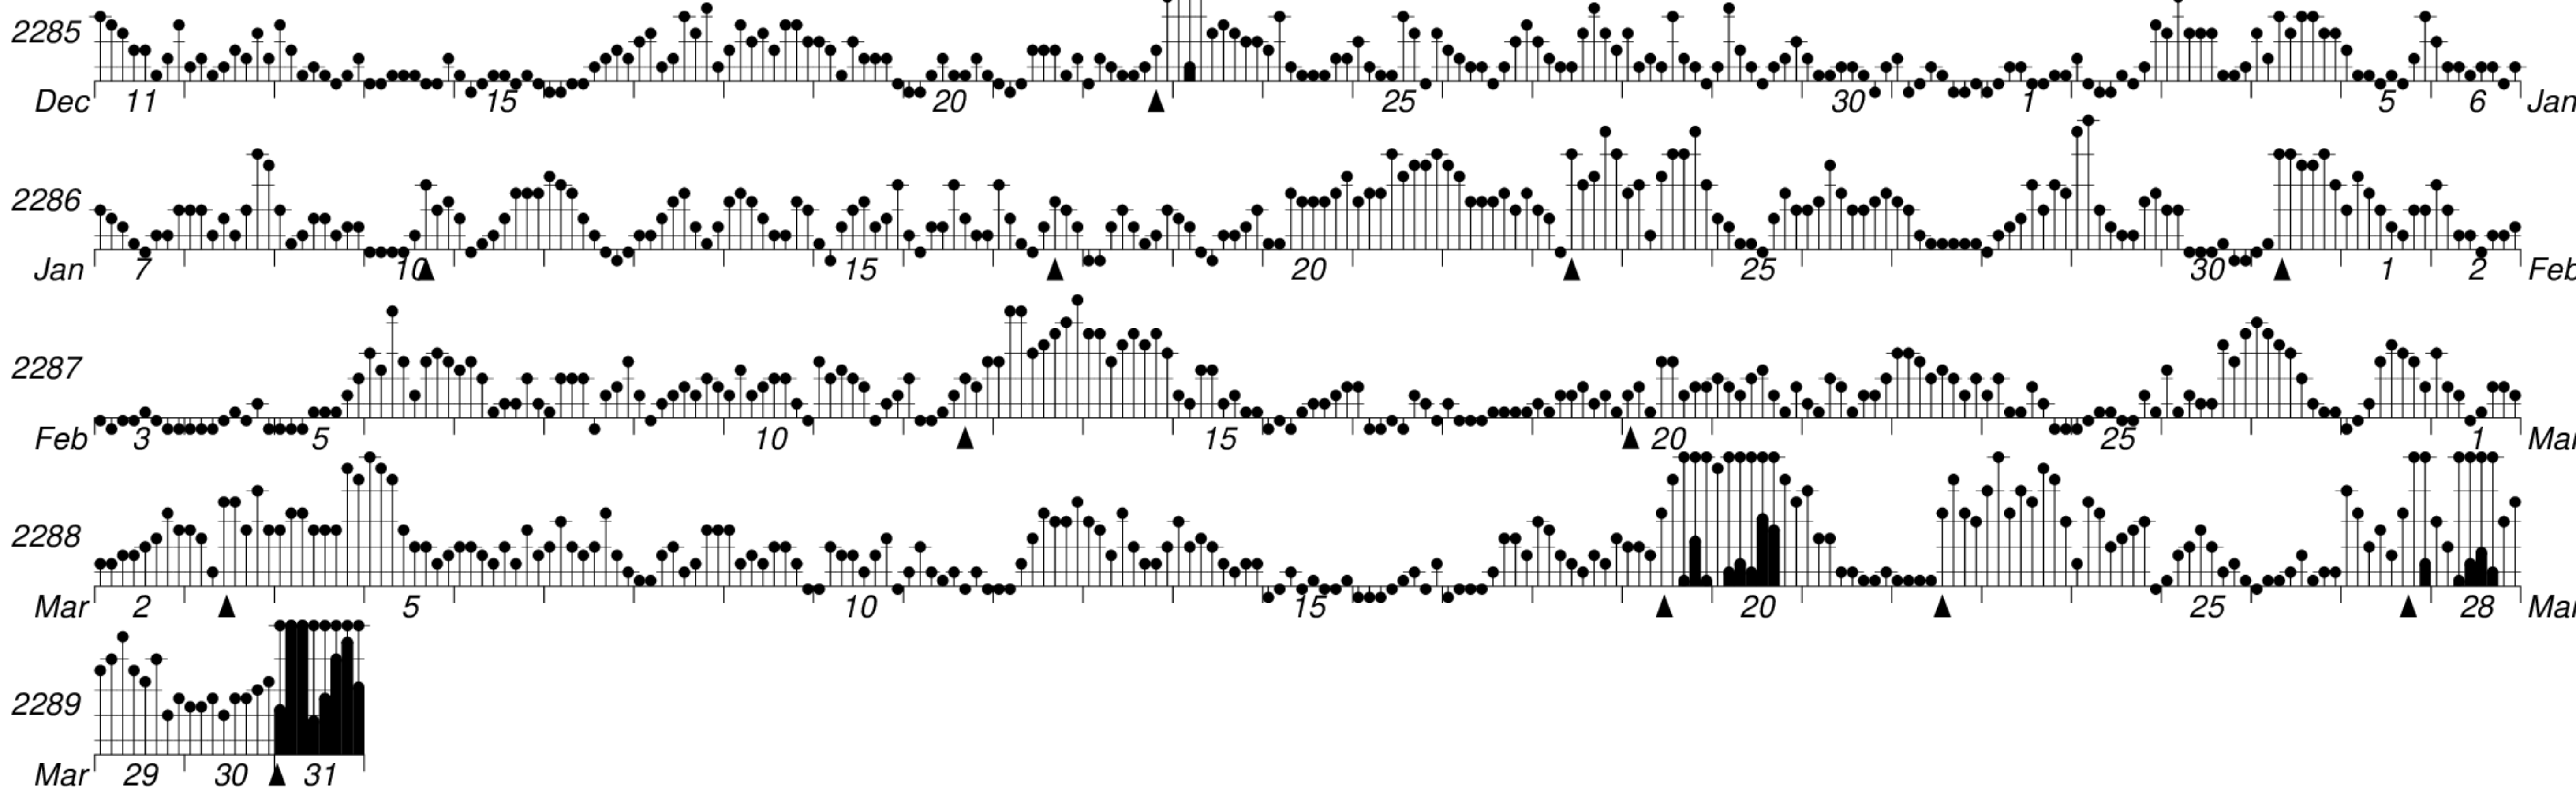

DAYS IN SOLAR ROTATION INTERVAL

1 2 3 4 5 6 7 8 9 10 11 12 13 14 15 16 17 18 19 20 21 22 23 24 25 26 27

ROT.-
NO.

KEY

▲ = sudden commencement

GFZ German Research Centre for Geosciences
**PLANETARY MAGNETIC
THREE-HOUR-RANGE INDICES**

Kp till 2001 Mar 31