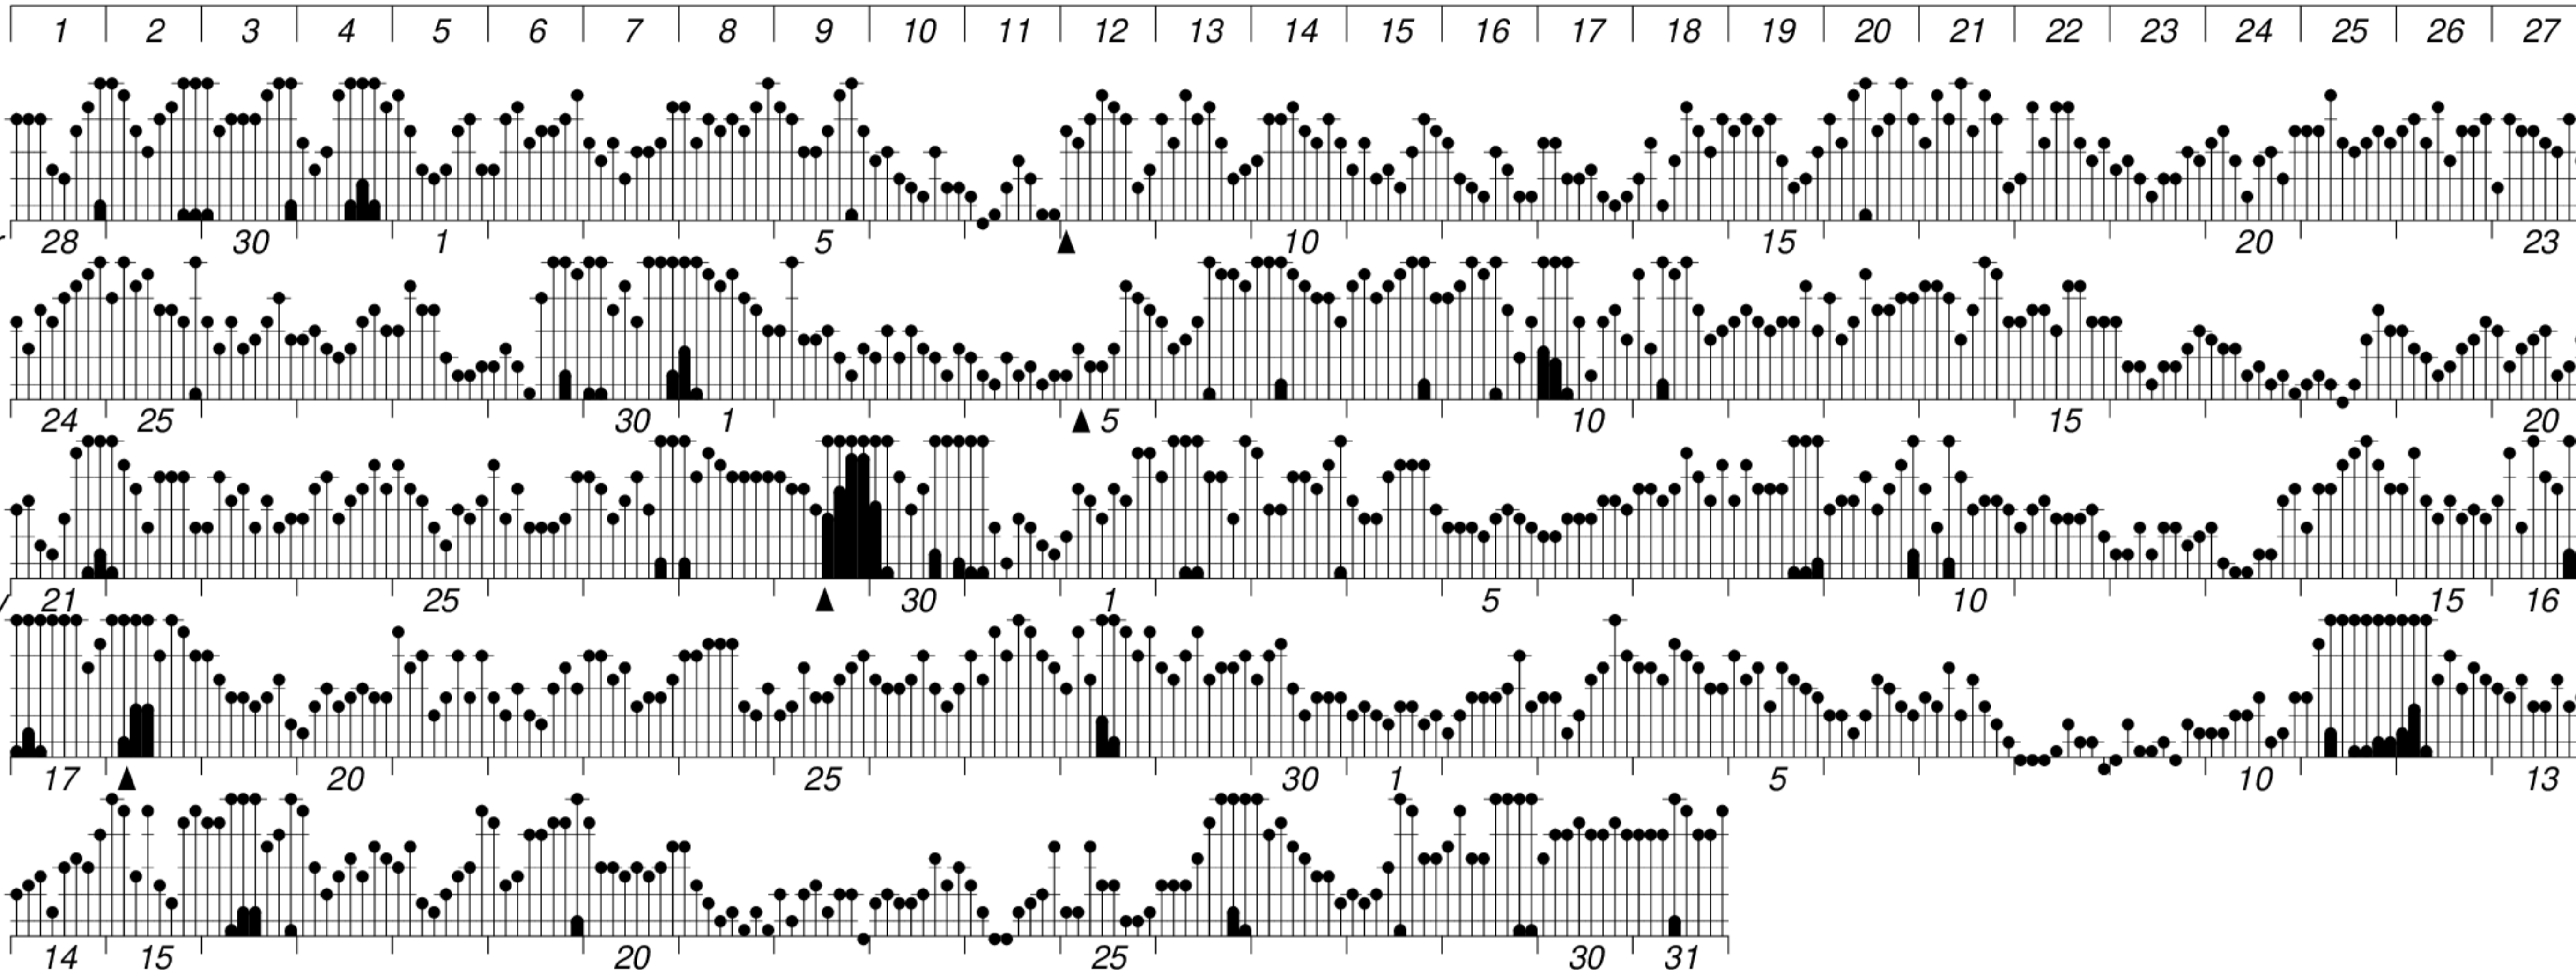

DAYS IN SOLAR ROTATION INTERVAL

KEY

▲ = sudden commencement

GFZ German Research Centre for Geosciences  
**PLANETARY MAGNETIC  
 THREE-HOUR-RANGE INDICES**

*Kp till 2003 Jul 31*