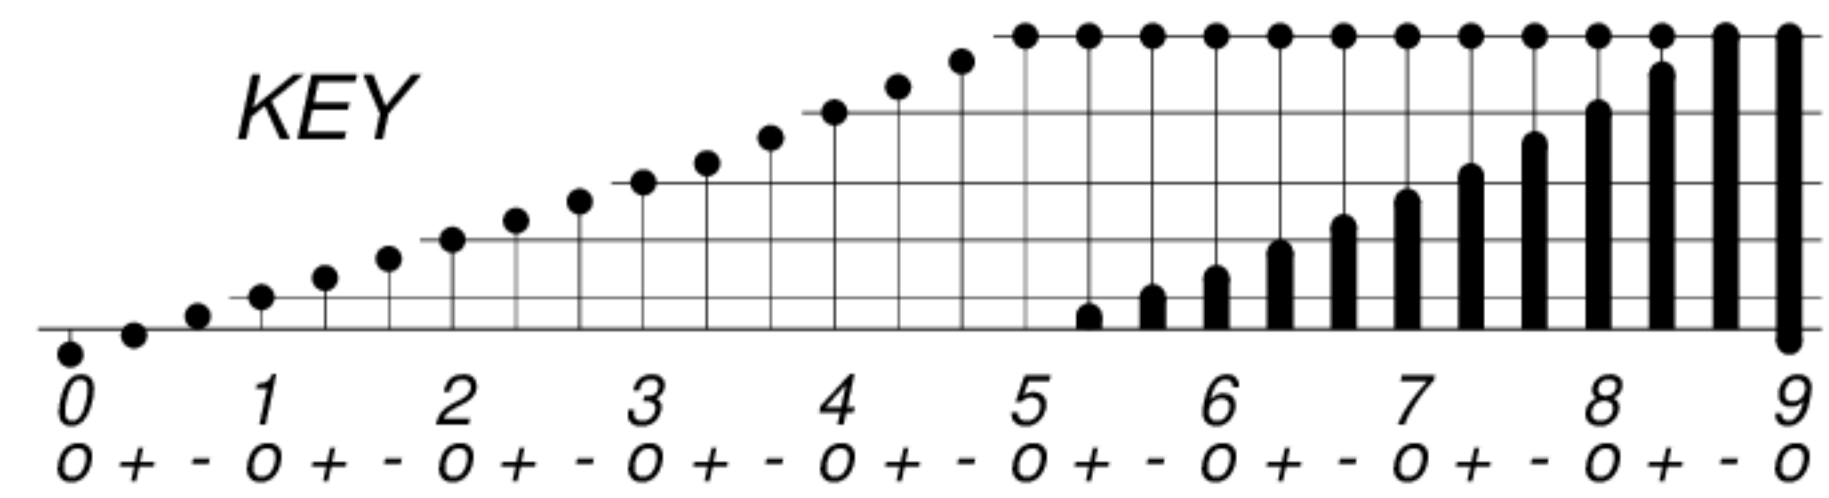

DAYS IN SOLAR ROTATION INTERVAL

KEY

▲ = sudden commencement

GFZ German Research Centre for Geosciences  
**PLANETARY MAGNETIC  
 THREE-HOUR-RANGE INDICES**

*Kp till 2003 Jul 31*