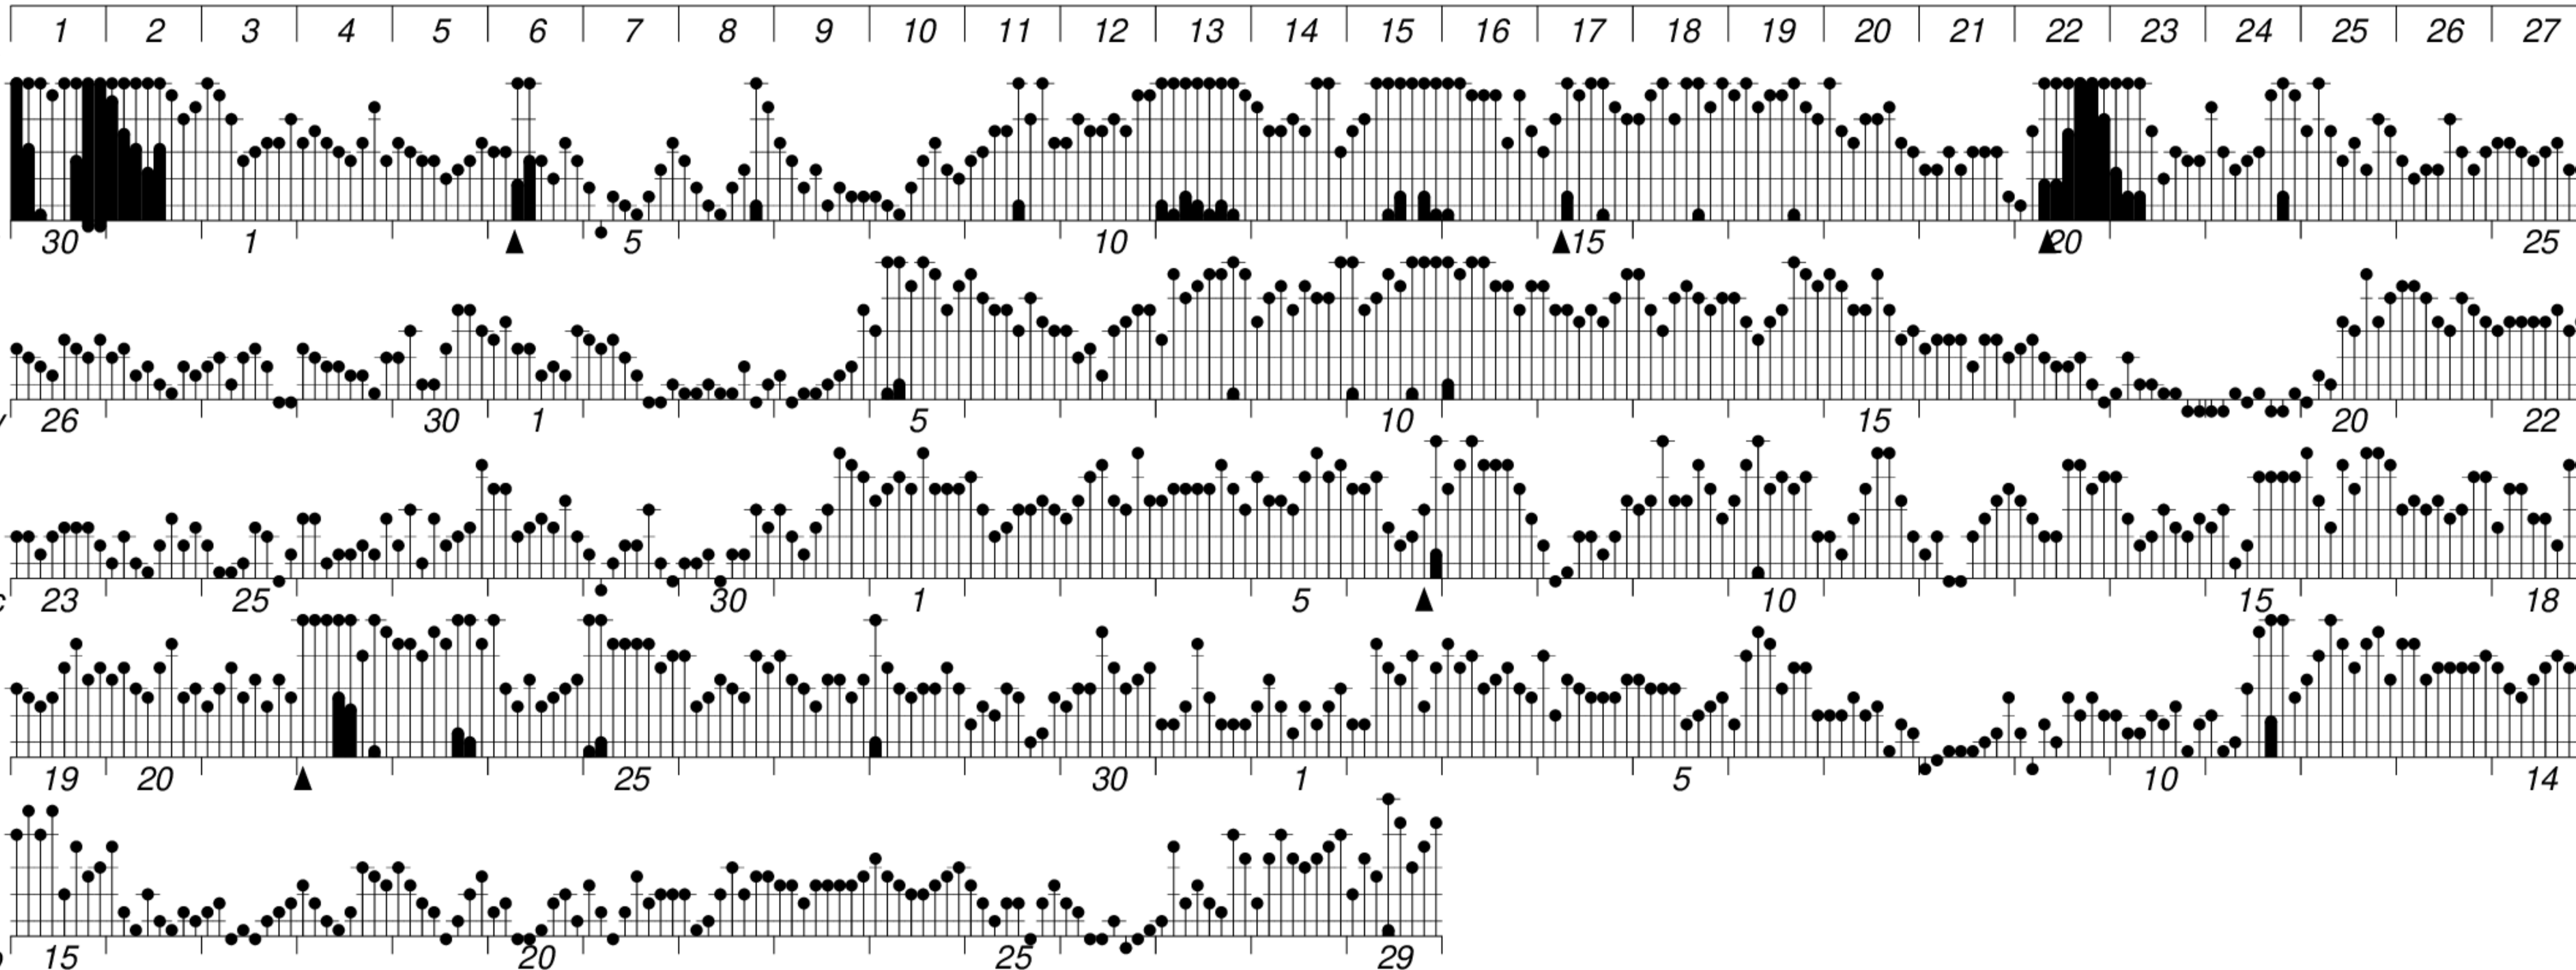

DAYS IN SOLAR ROTATION INTERVAL

KEY

▲ = sudden commencement

GFZ German Research Centre for Geosciences
**PLANETARY MAGNETIC
 THREE-HOUR-RANGE INDICES**
Kp till 2004 Feb 29