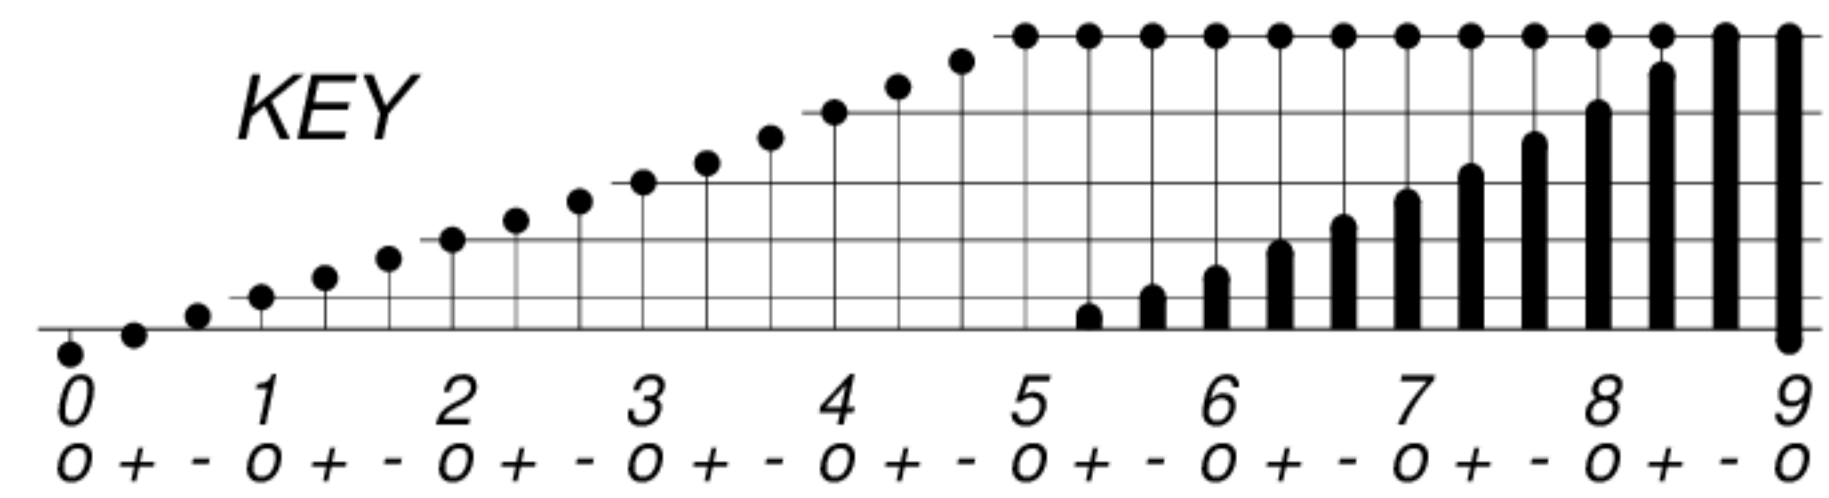

DAYS IN SOLAR ROTATION INTERVAL

KEY

▲ = sudden commencement

GFZ German Research Centre for Geosciences
**PLANETARY MAGNETIC
 THREE-HOUR-RANGE INDICES**
Kp till 2004 Feb 29