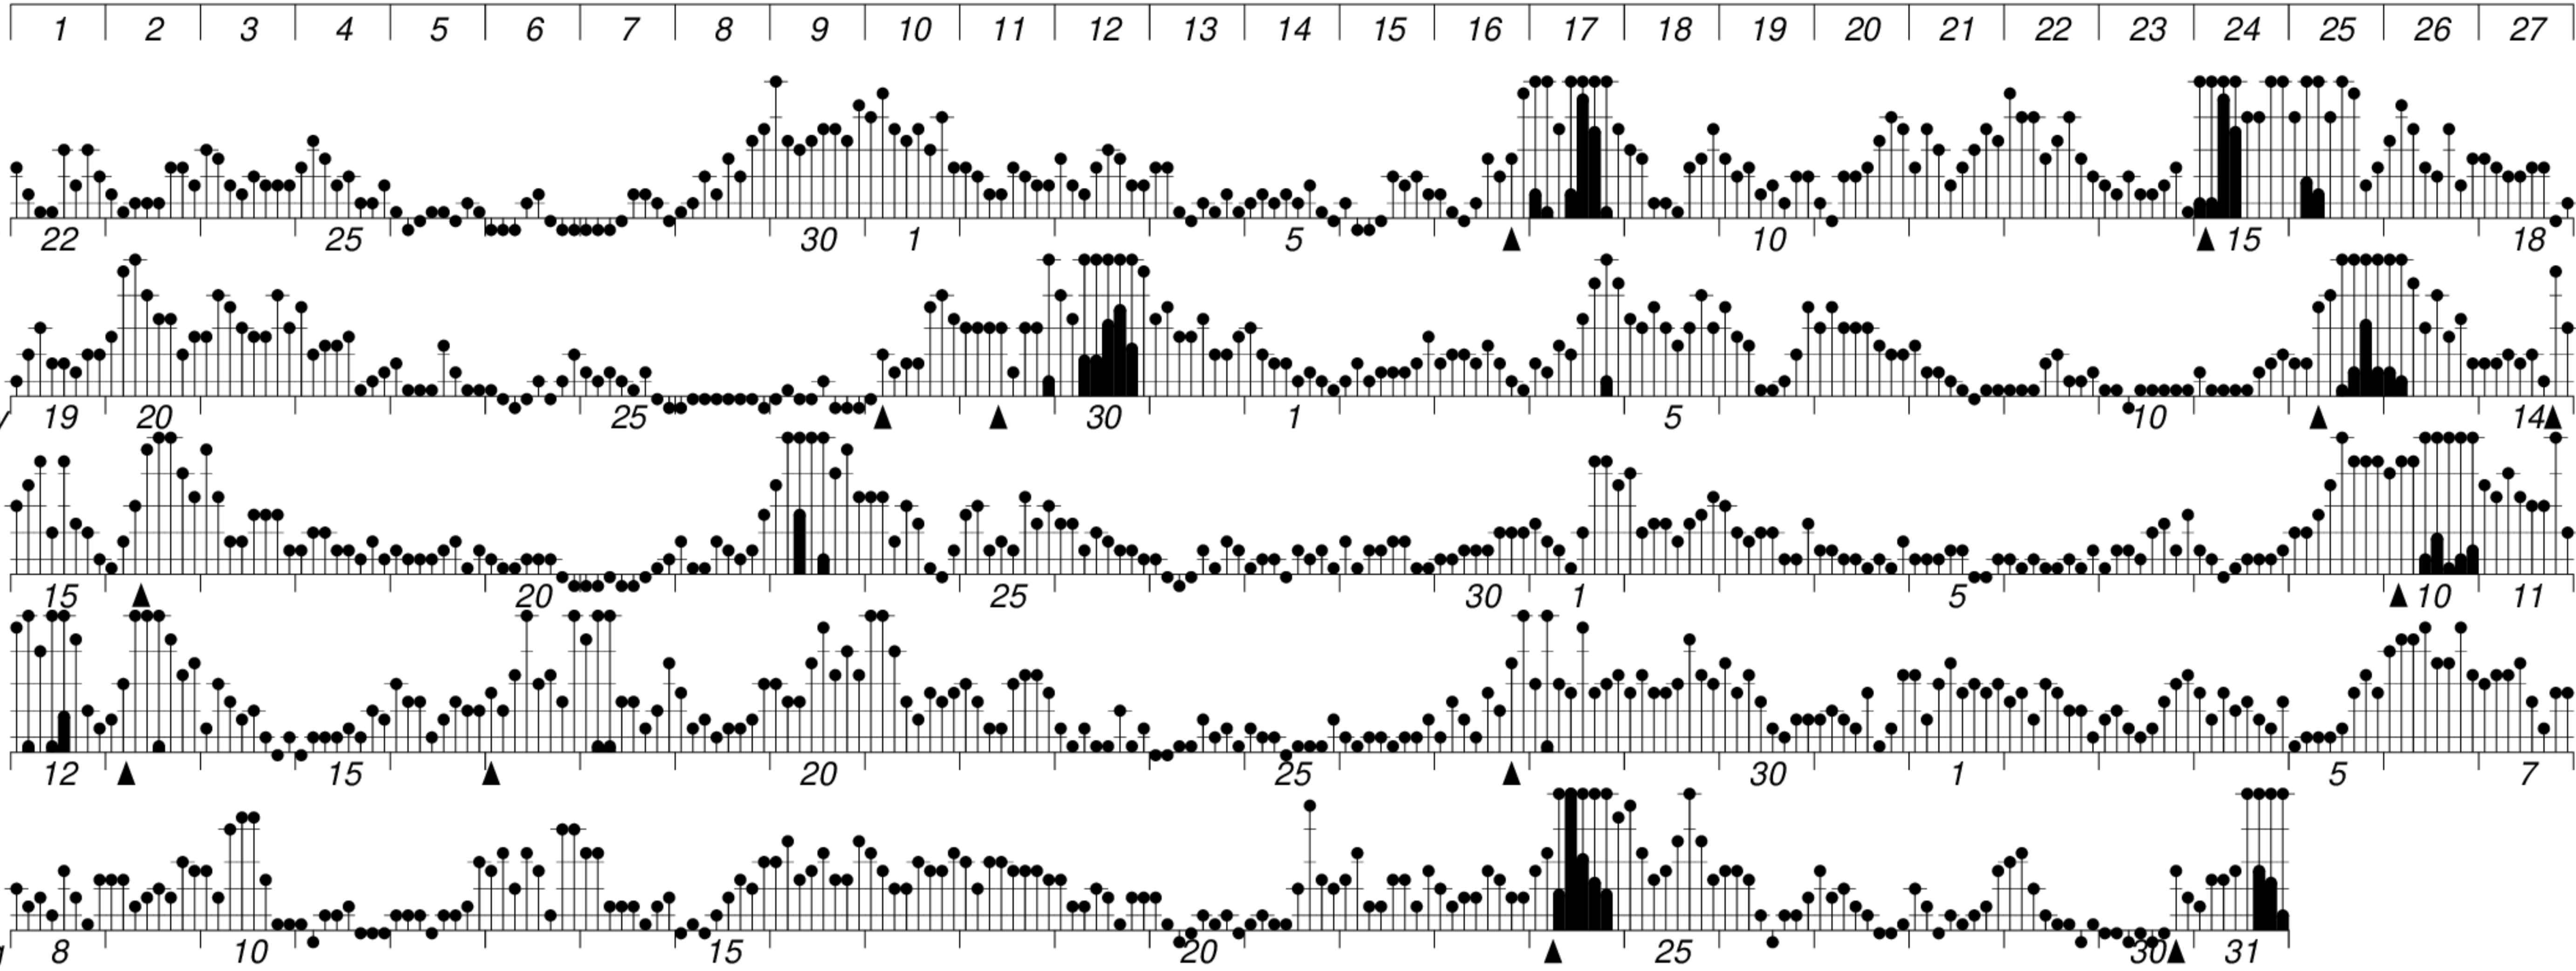

DAYS IN SOLAR ROTATION INTERVAL

GFZ German Research Centre for Geosciences  
**PLANETARY MAGNETIC  
 THREE-HOUR-RANGE INDICES**  
*Kp till 2005 Aug 31*

KEY

▲ = sudden commencement