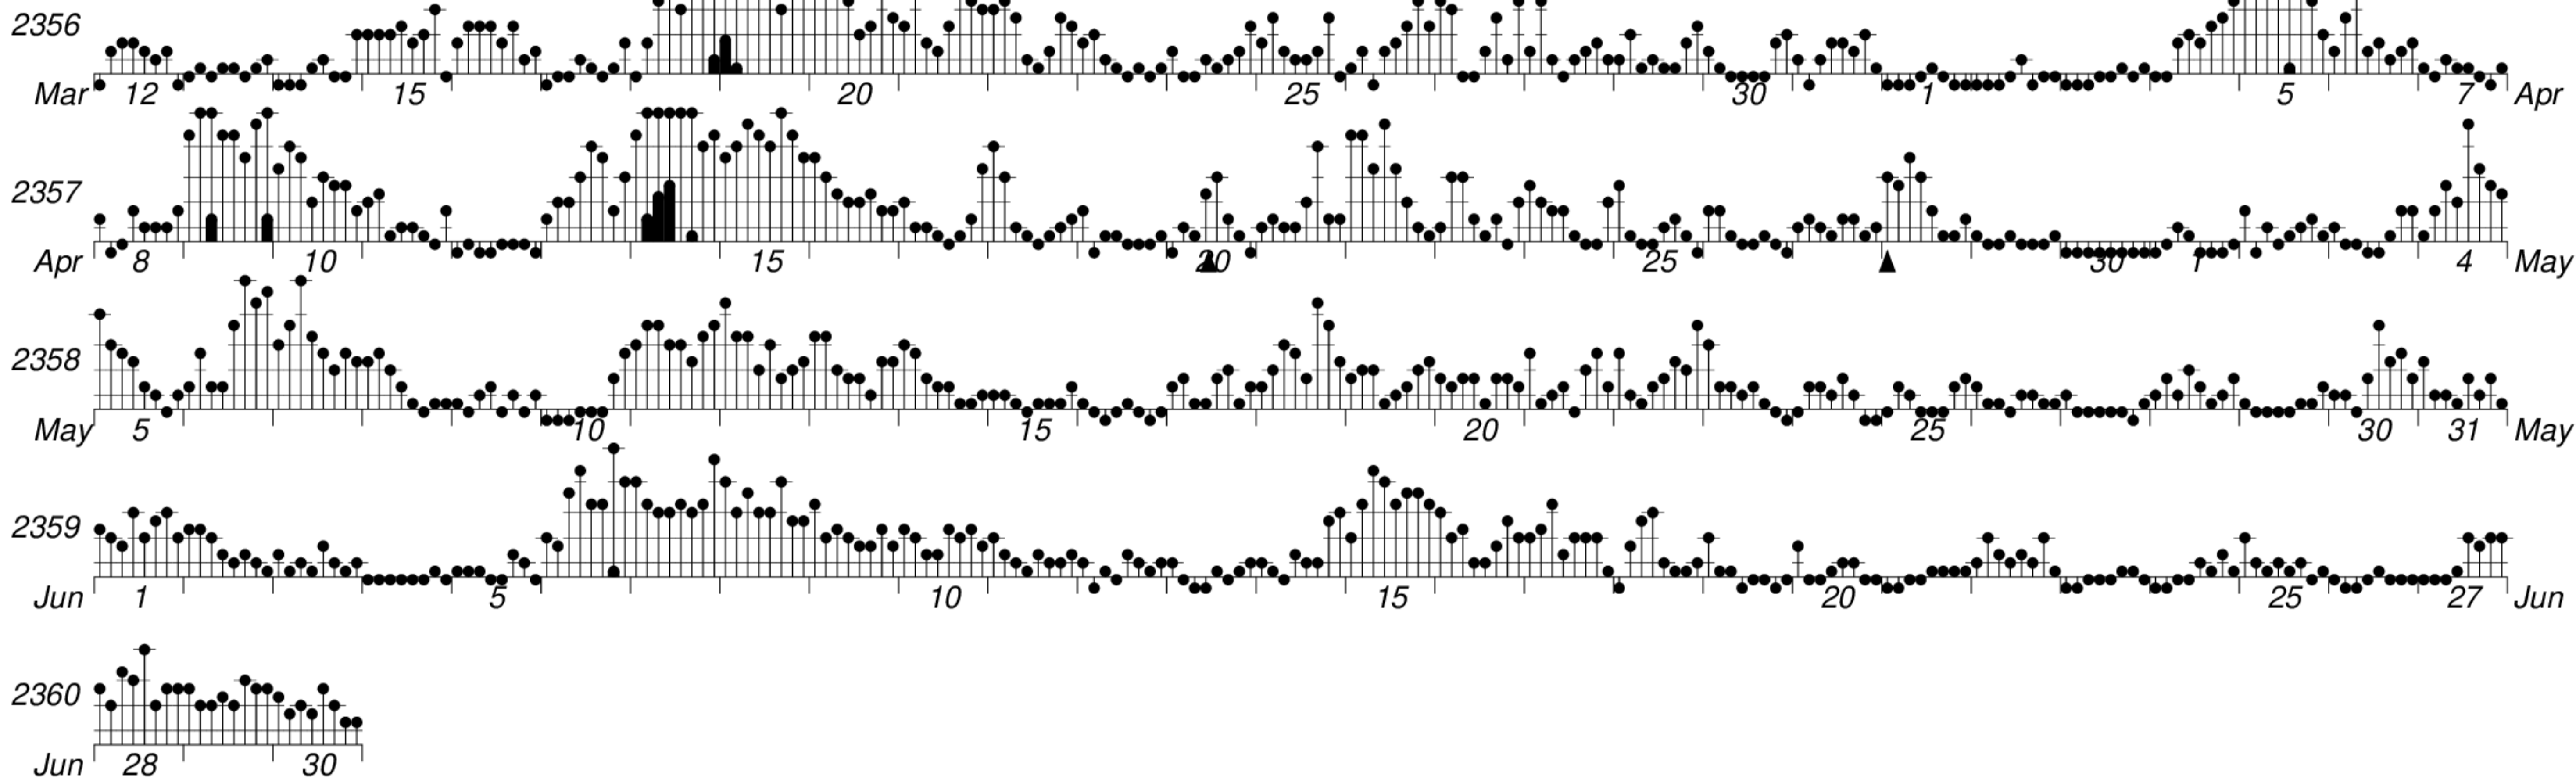

DAYS IN SOLAR ROTATION INTERVAL

1 2 3 4 5 6 7 8 9 10 11 12 13 14 15 16 17 18 19 20 21 22 23 24 25 26 27

ROT.-
NO.

KEY

▲ = sudden commencement

GFZ German Research Centre for Geosciences
**PLANETARY MAGNETIC
THREE-HOUR-RANGE INDICES**

Kp till 2006 Jun 30