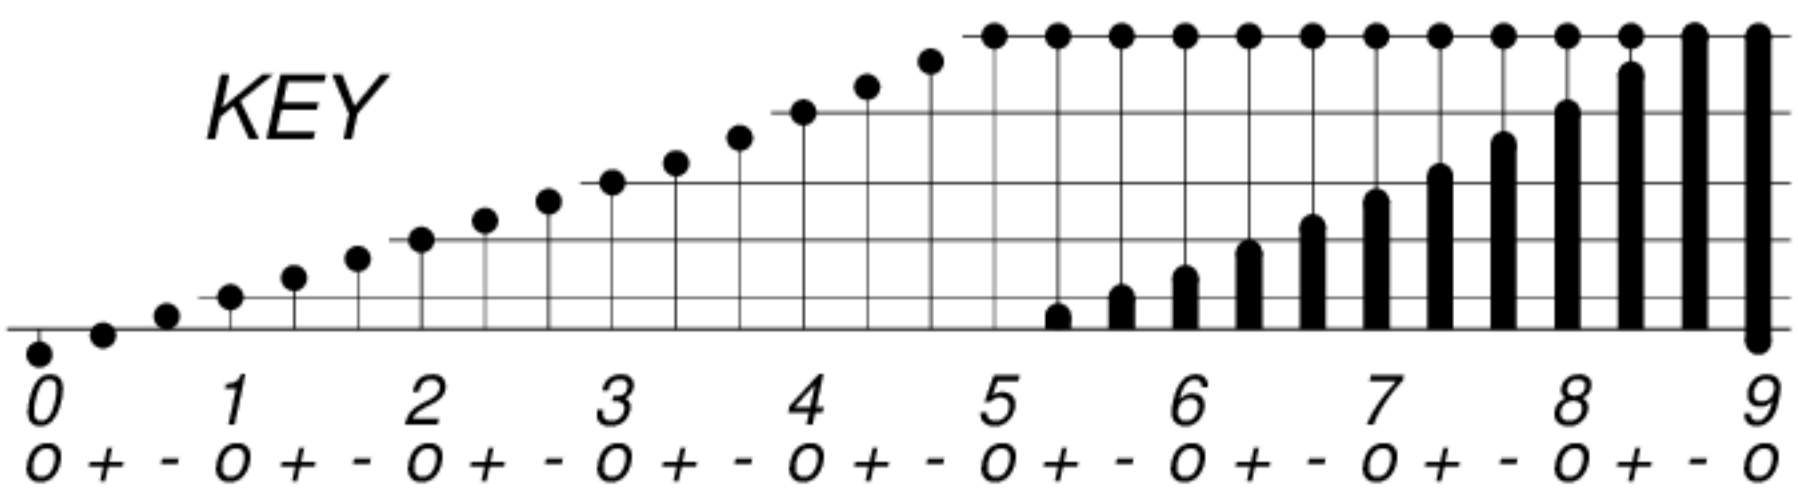

DAYS IN SOLAR ROTATION INTERVAL

1 2 3 4 5 6 7 8 9 10 11 12 13 14 15 16 17 18 19 20 21 22 23 24 25 26 27

ROT.-
NO.

KEY

▲ = sudden commencement

GFZ German Research Centre for Geosciences
**PLANETARY MAGNETIC
THREE-HOUR-RANGE INDICES**

Kp till 2006 Jun 30