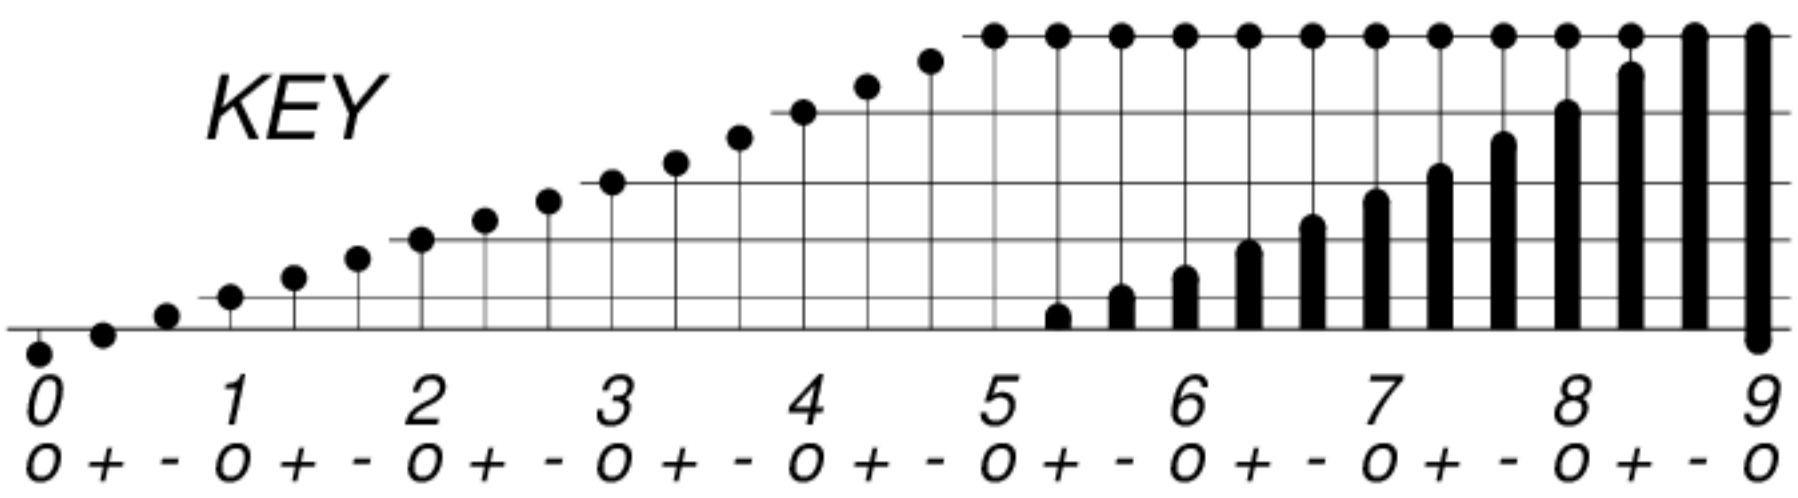

DAYS IN SOLAR ROTATION INTERVAL

1 2 3 4 5 6 7 8 9 10 11 12 13 14 15 16 17 18 19 20 21 22 23 24 25 26 27

ROT.-NO.

KEY

▲ = sudden commencement

GFZ German Research Centre for Geosciences
**PLANETARY MAGNETIC
 THREE-HOUR-RANGE INDICES**

Kp till 2007 Apr 30