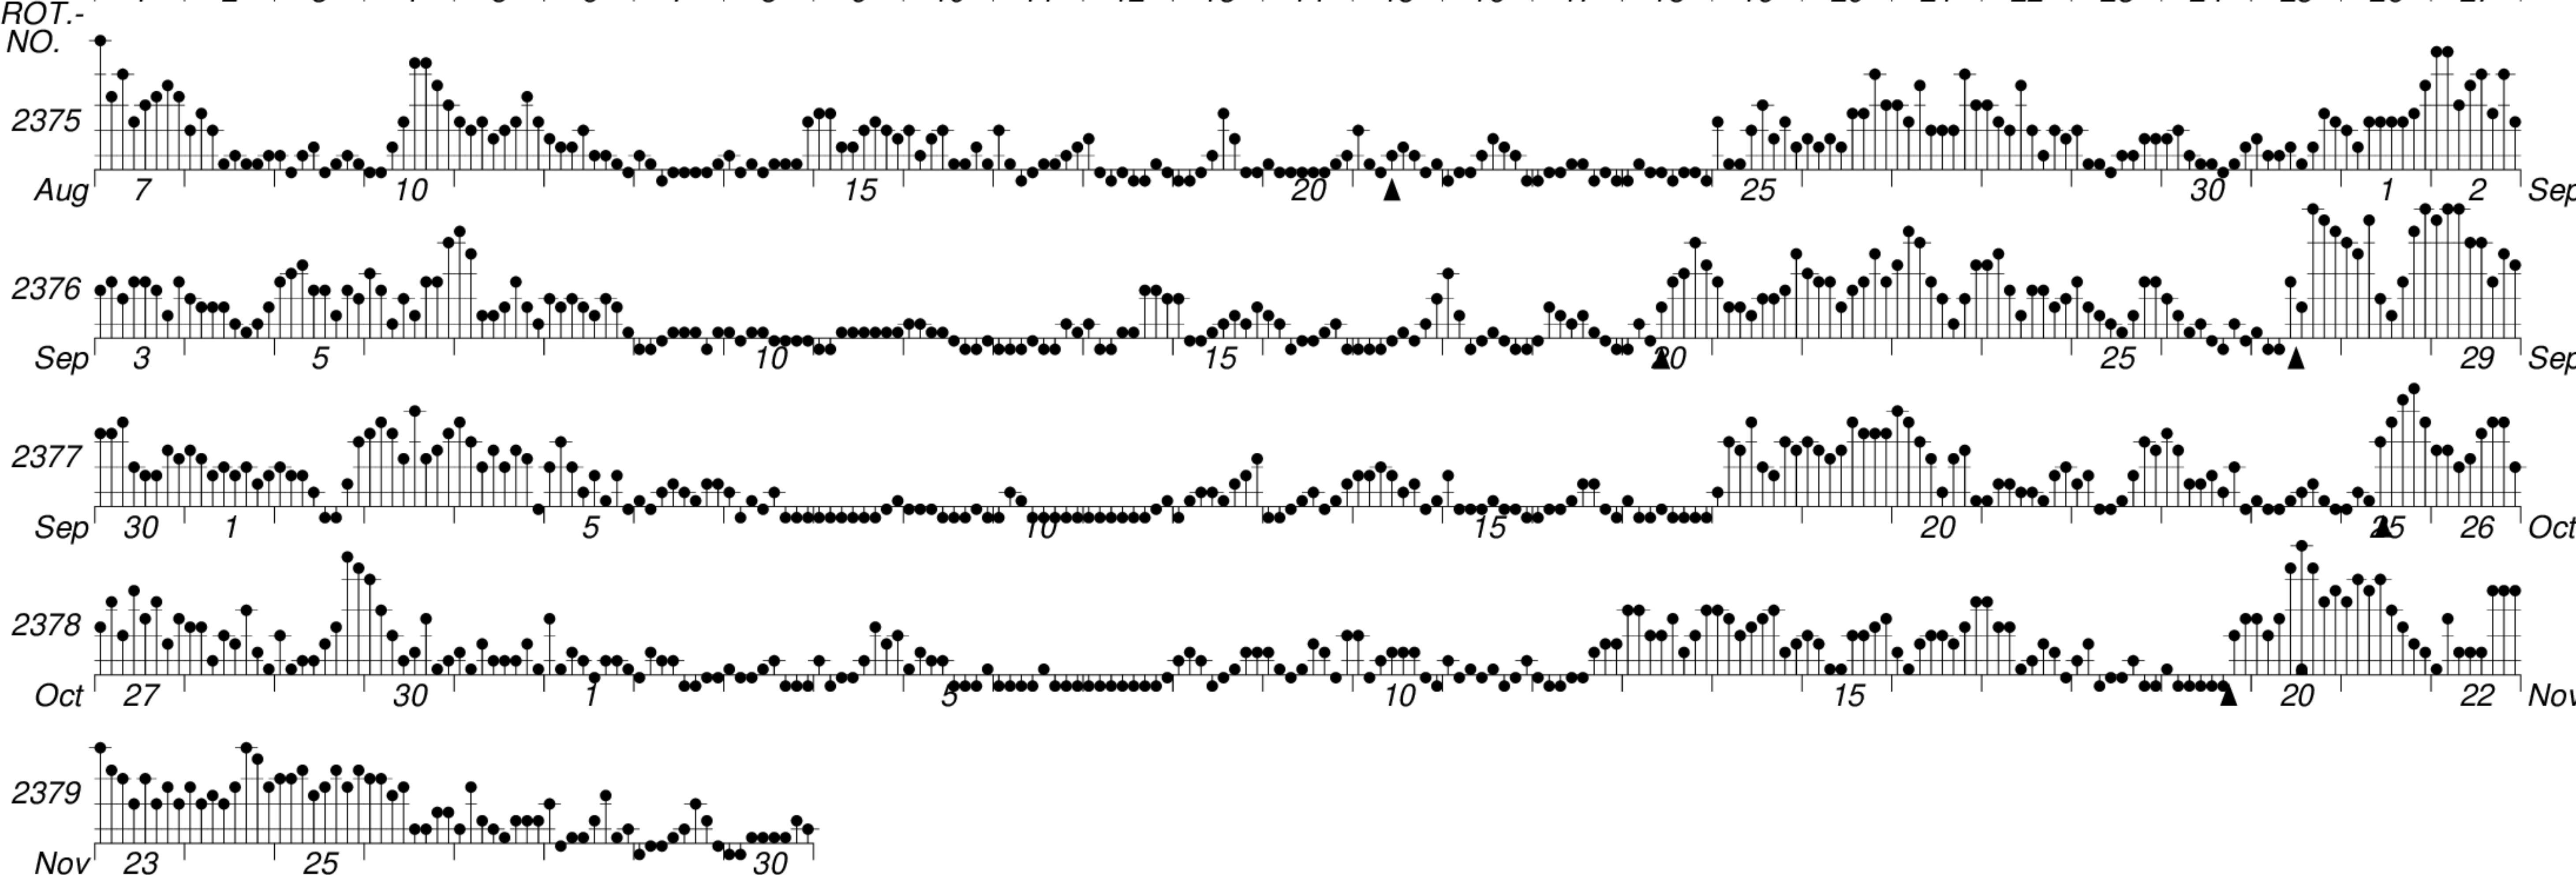

DAYS IN SOLAR ROTATION INTERVAL

1 2 3 4 5 6 7 8 9 10 11 12 13 14 15 16 17 18 19 20 21 22 23 24 25 26 27

KEY

▲ = sudden commencement

GFZ German Research Centre for Geosciences
**PLANETARY MAGNETIC
 THREE-HOUR-RANGE INDICES**

Kp till 2007 Nov 30