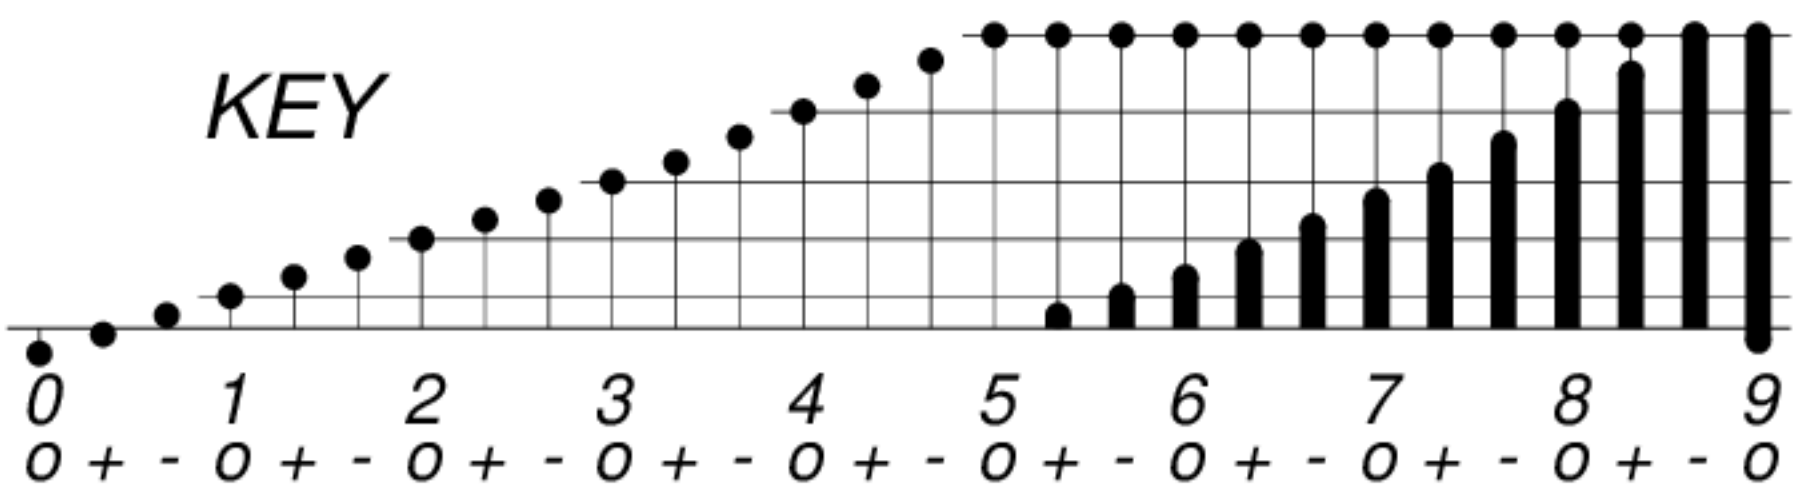

DAYS IN SOLAR ROTATION INTERVAL

1 2 3 4 5 6 7 8 9 10 11 12 13 14 15 16 17 18 19 20 21 22 23 24 25 26 27

KEY

▲ = sudden commencement

GFZ German Research Centre for Geosciences
**PLANETARY MAGNETIC
 THREE-HOUR-RANGE INDICES**