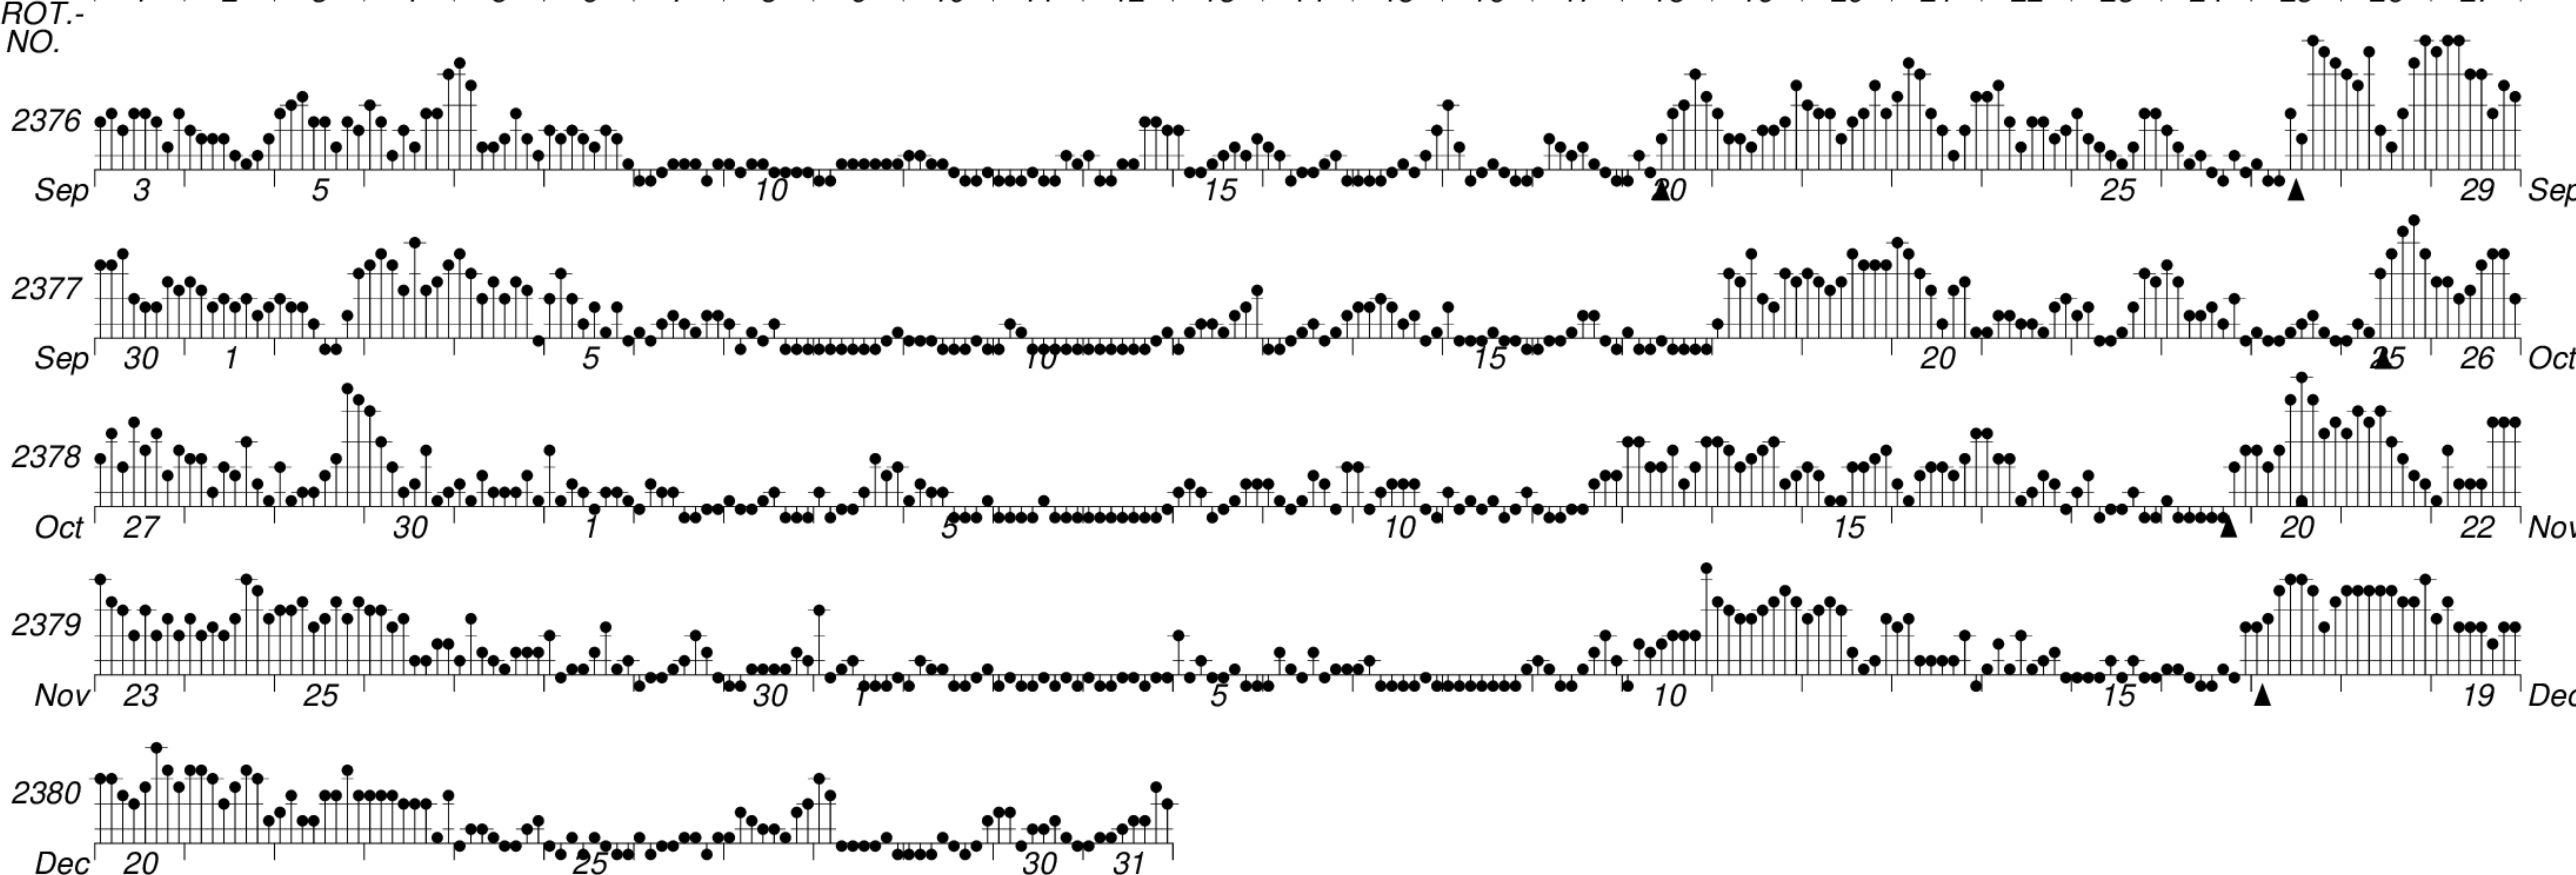

DAYS IN SOLAR ROTATION INTERVAL

1 2 3 4 5 6 7 8 9 10 11 12 13 14 15 16 17 18 19 20 21 22 23 24 25 26 27

KEY

▲ = sudden commencement

GFZ German Research Centre for Geosciences
**PLANETARY MAGNETIC
 THREE-HOUR-RANGE INDICES**

Kp till 2007 Dec 31