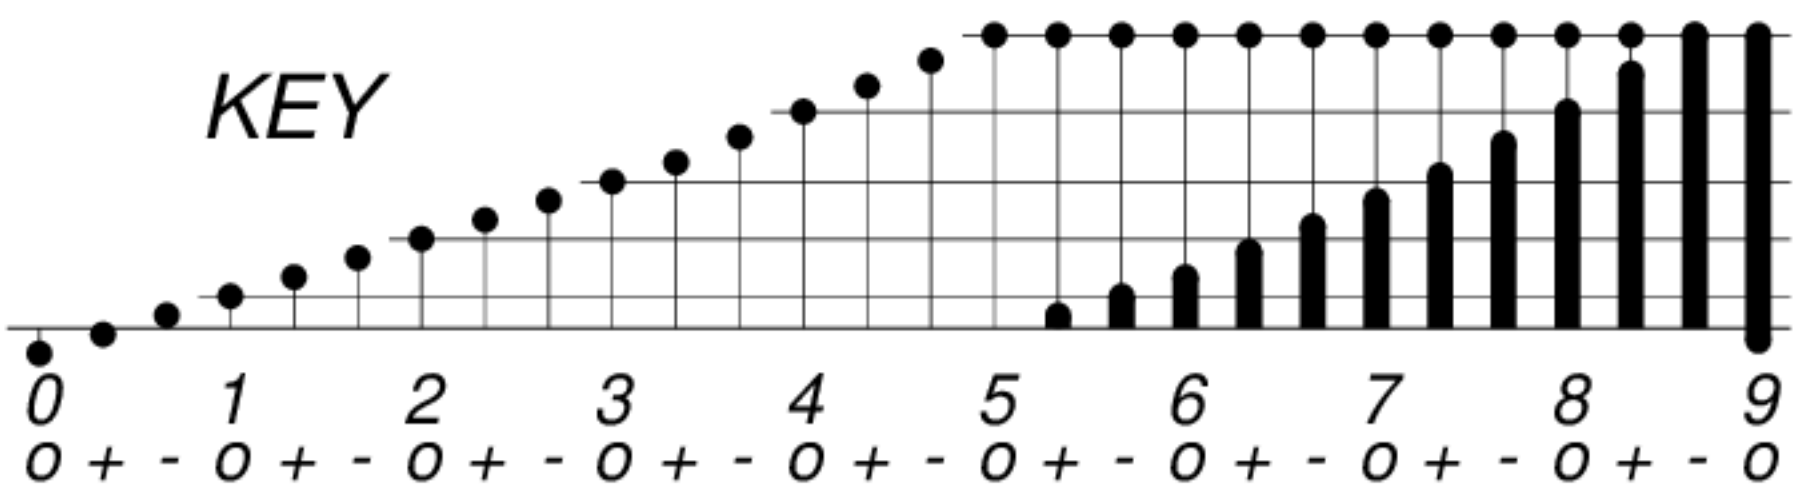

DAYS IN SOLAR ROTATION INTERVAL

1 2 3 4 5 6 7 8 9 10 11 12 13 14 15 16 17 18 19 20 21 22 23 24 25 26 27

KEY

▲ = sudden commencement

GFZ German Research Centre for Geosciences
**PLANETARY MAGNETIC
 THREE-HOUR-RANGE INDICES**

Kp till 2007 Dec 31