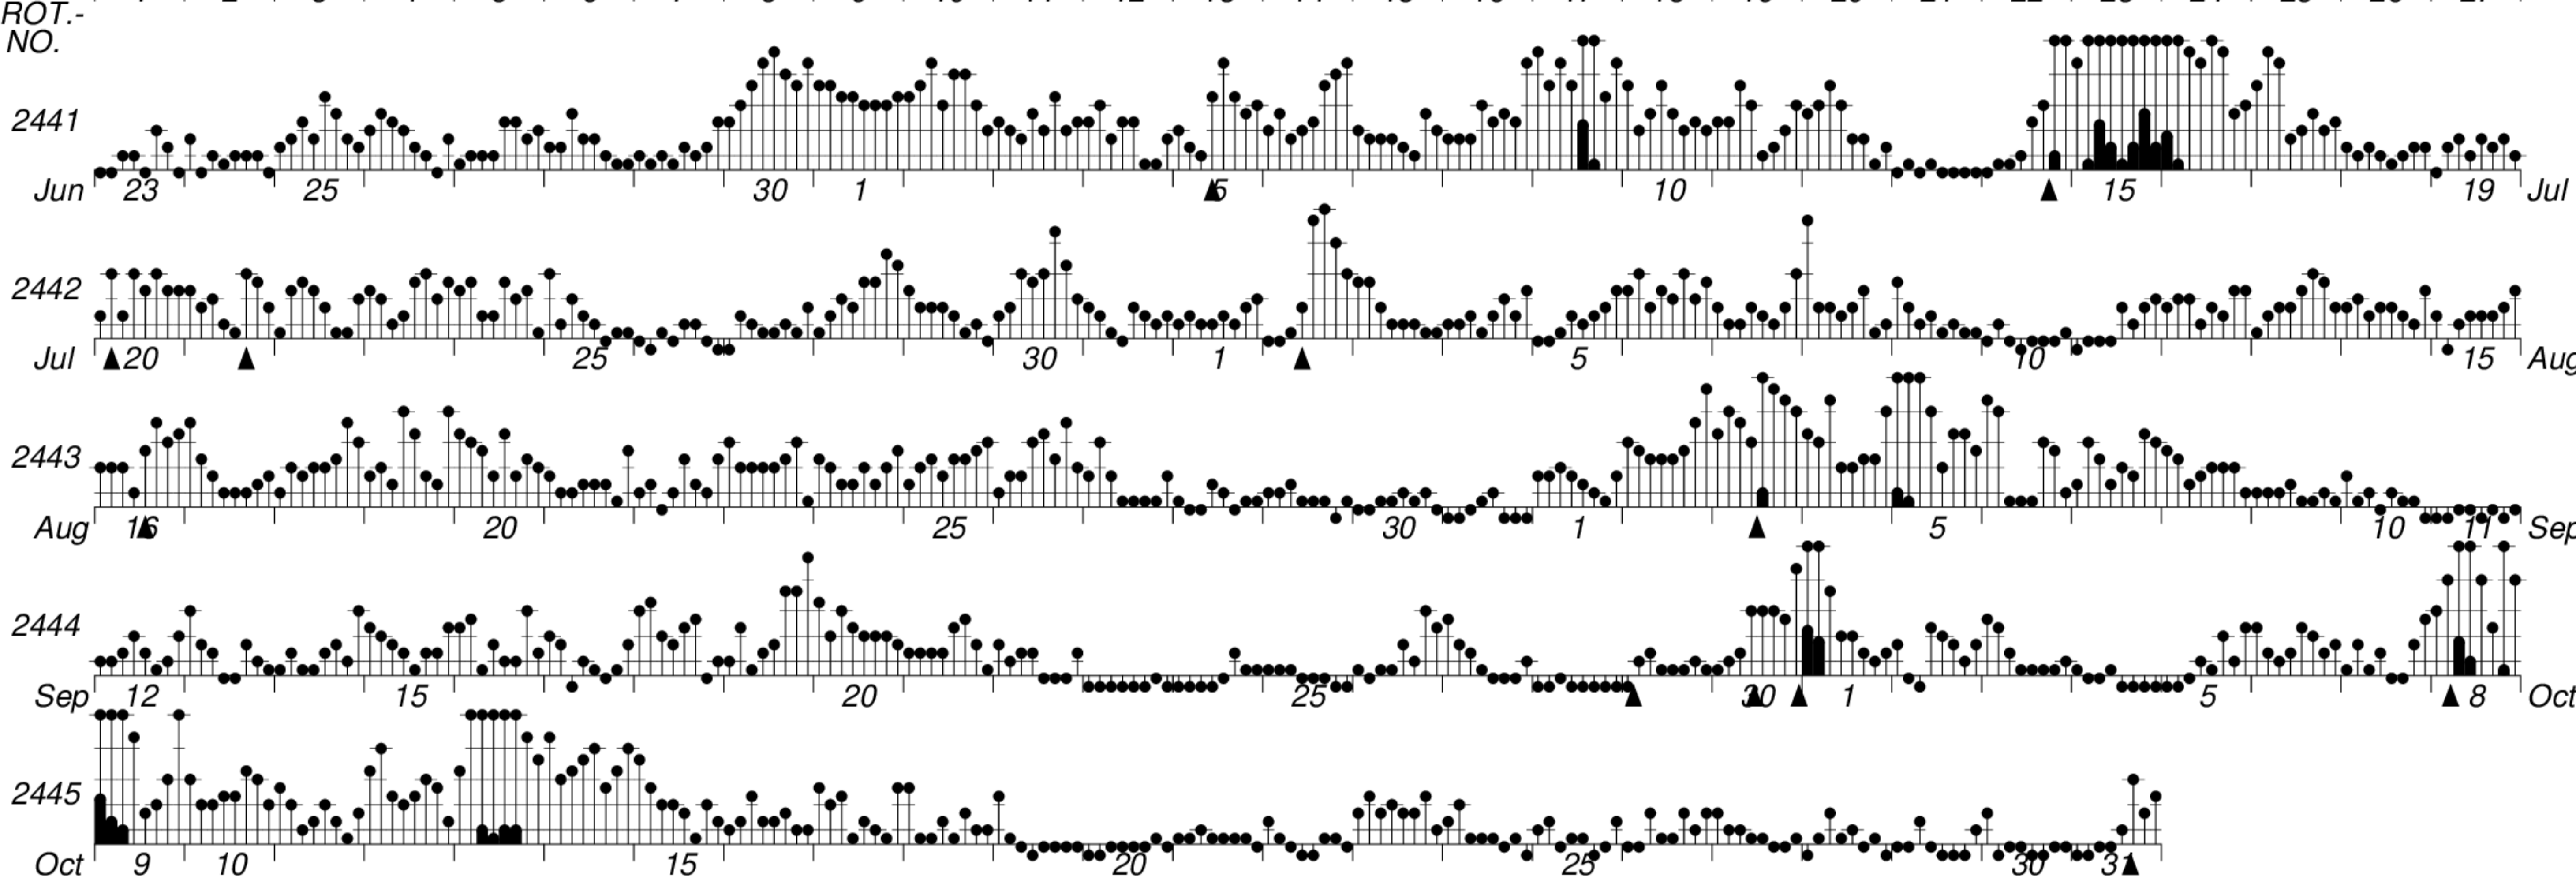

DAYS IN SOLAR ROTATION INTERVAL

1 2 3 4 5 6 7 8 9 10 11 12 13 14 15 16 17 18 19 20 21 22 23 24 25 26 27

KEY

▲ = sudden commencement

GFZ German Research Centre for Geosciences  
**PLANETARY MAGNETIC  
 THREE-HOUR-RANGE INDICES**

*Kp till 2012 Oct 31*