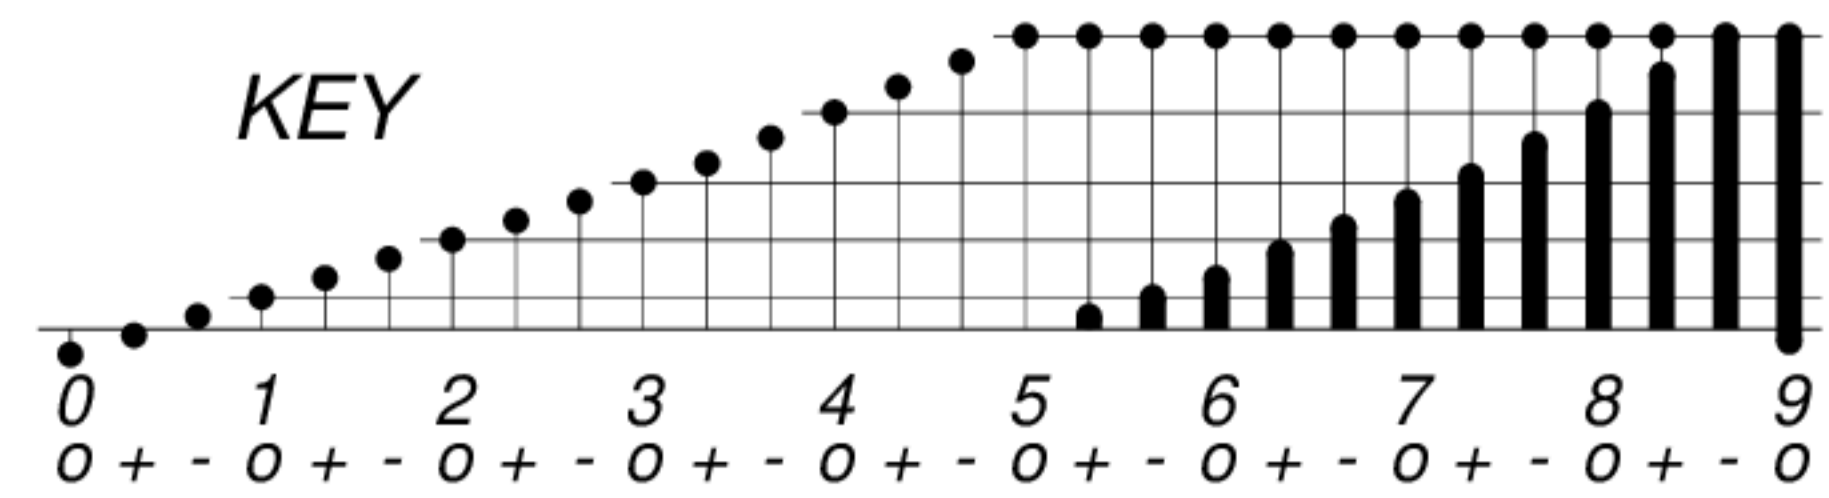

DAYS IN SOLAR ROTATION INTERVAL

1 2 3 4 5 6 7 8 9 10 11 12 13 14 15 16 17 18 19 20 21 22 23 24 25 26 27

KEY

▲ = sudden commencement

GFZ German Research Centre for Geosciences
**PLANETARY MAGNETIC
 THREE-HOUR-RANGE INDICES**

Kp till 2014 Feb 28