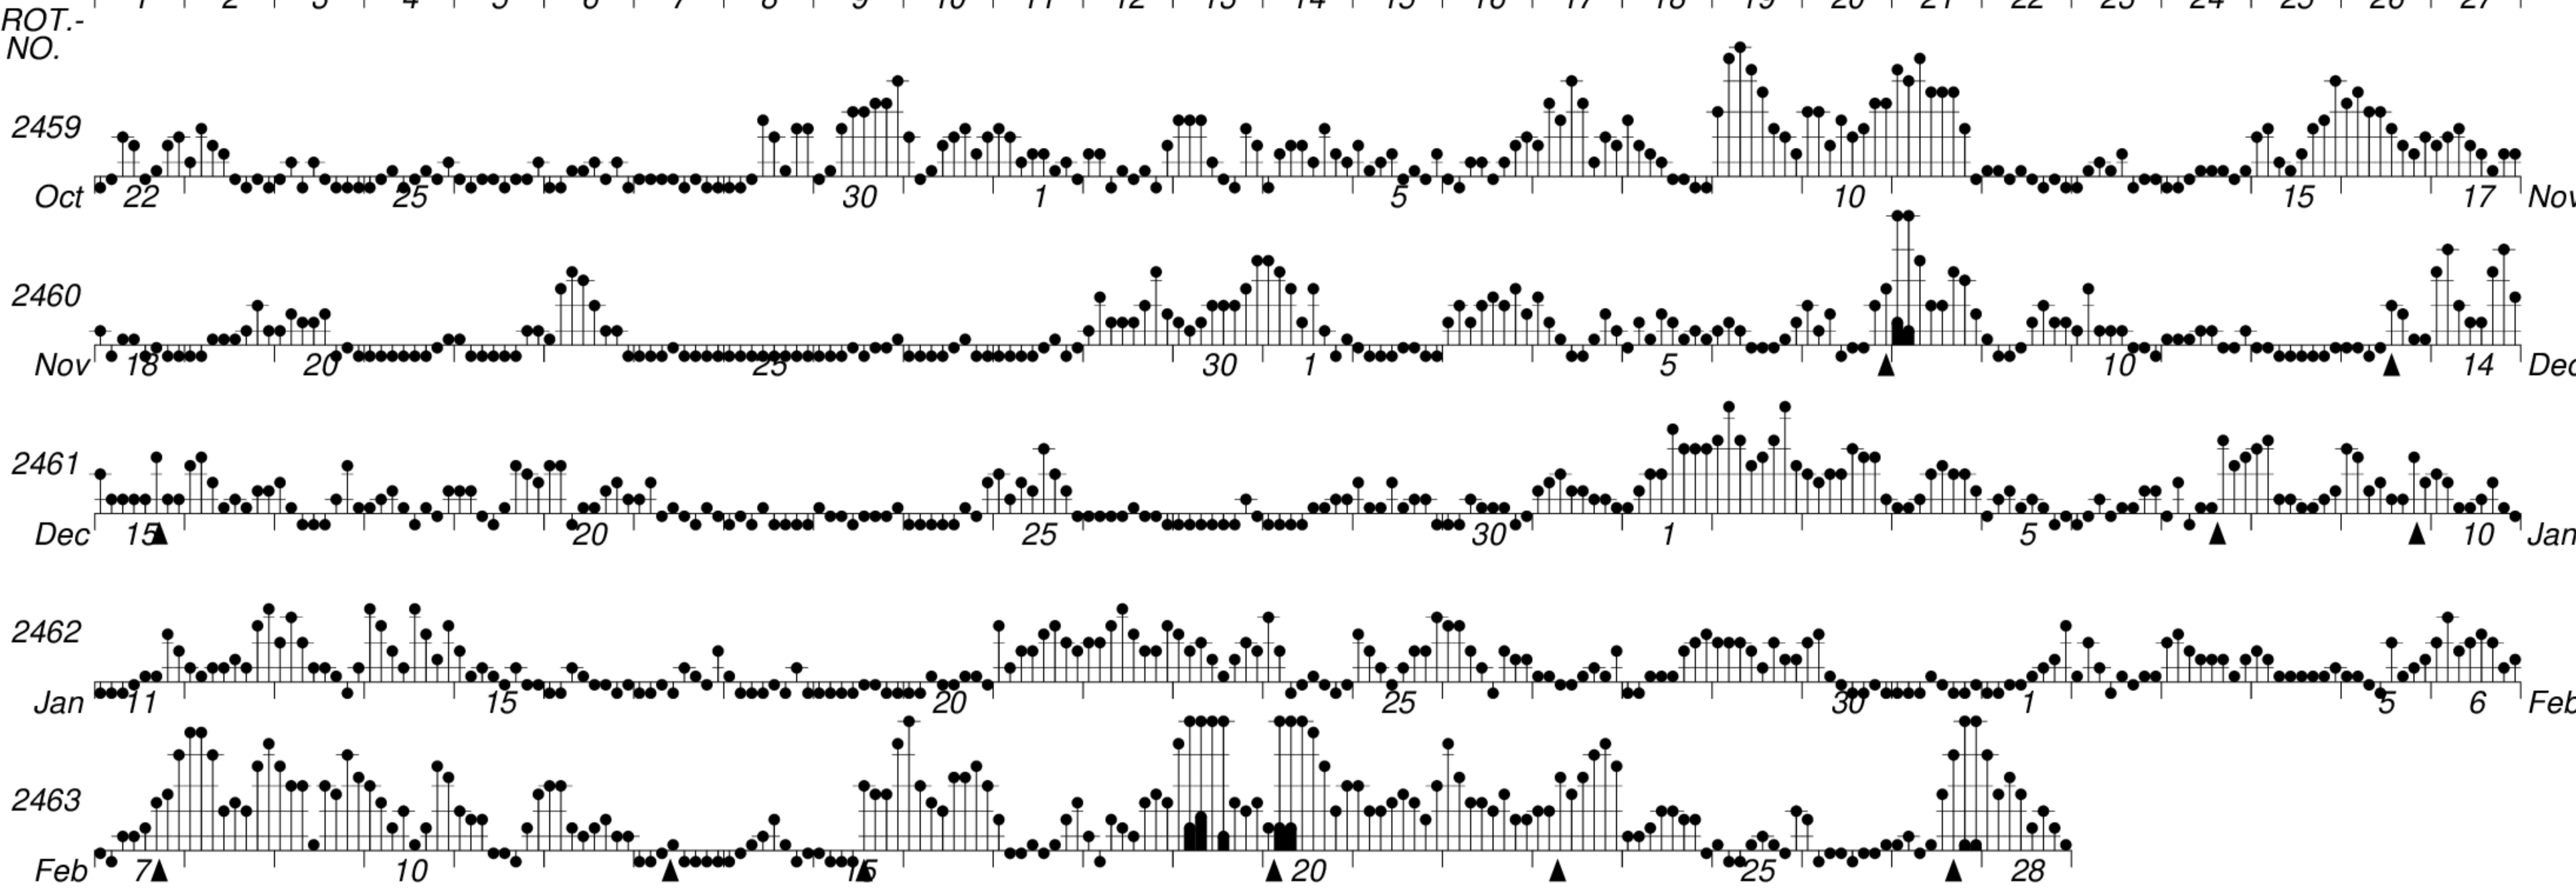

DAYS IN SOLAR ROTATION INTERVAL

1 2 3 4 5 6 7 8 9 10 11 12 13 14 15 16 17 18 19 20 21 22 23 24 25 26 27

KEY

▲ = sudden commencement

GFZ German Research Centre for Geosciences
**PLANETARY MAGNETIC
 THREE-HOUR-RANGE INDICES**

Kp till 2014 Feb 28