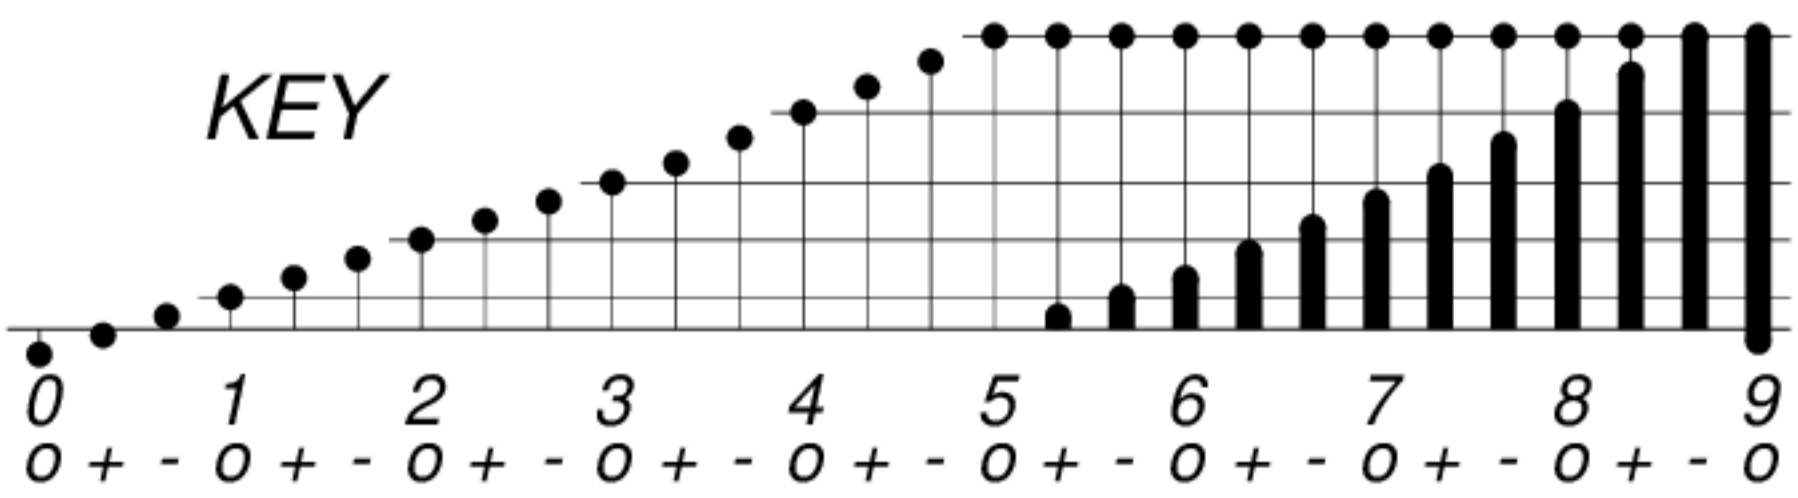

DAYS IN SOLAR ROTATION INTERVAL

1 2 3 4 5 6 7 8 9 10 11 12 13 14 15 16 17 18 19 20 21 22 23 24 25 26 27

ROT.-NO.

KEY

▲ = sudden commencement

GFZ German Research Centre for Geosciences
**PLANETARY MAGNETIC
 THREE-HOUR-RANGE INDICES**

Kp till 2014 Apr 30