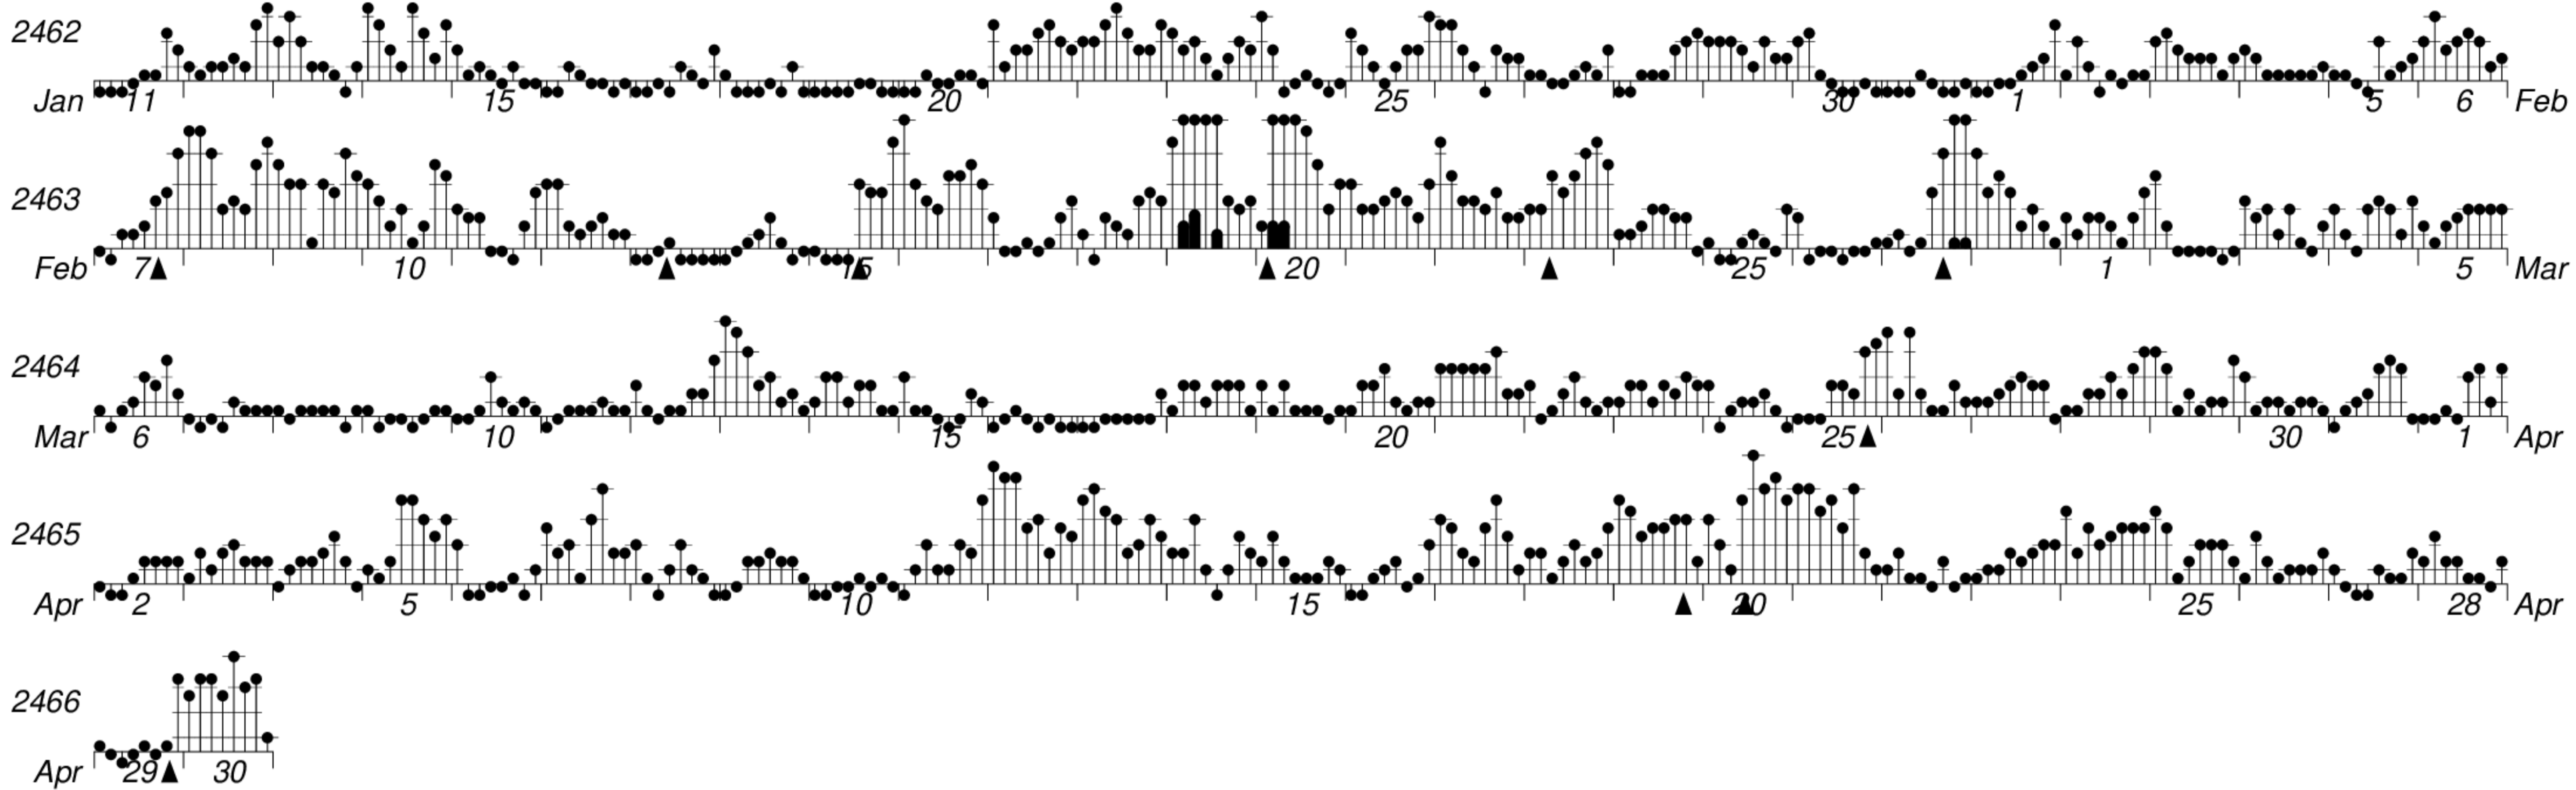

DAYS IN SOLAR ROTATION INTERVAL

1 2 3 4 5 6 7 8 9 10 11 12 13 14 15 16 17 18 19 20 21 22 23 24 25 26 27

ROT.-NO.

KEY

▲ = sudden commencement

GFZ German Research Centre for Geosciences
**PLANETARY MAGNETIC
 THREE-HOUR-RANGE INDICES**

Kp till 2014 Apr 30