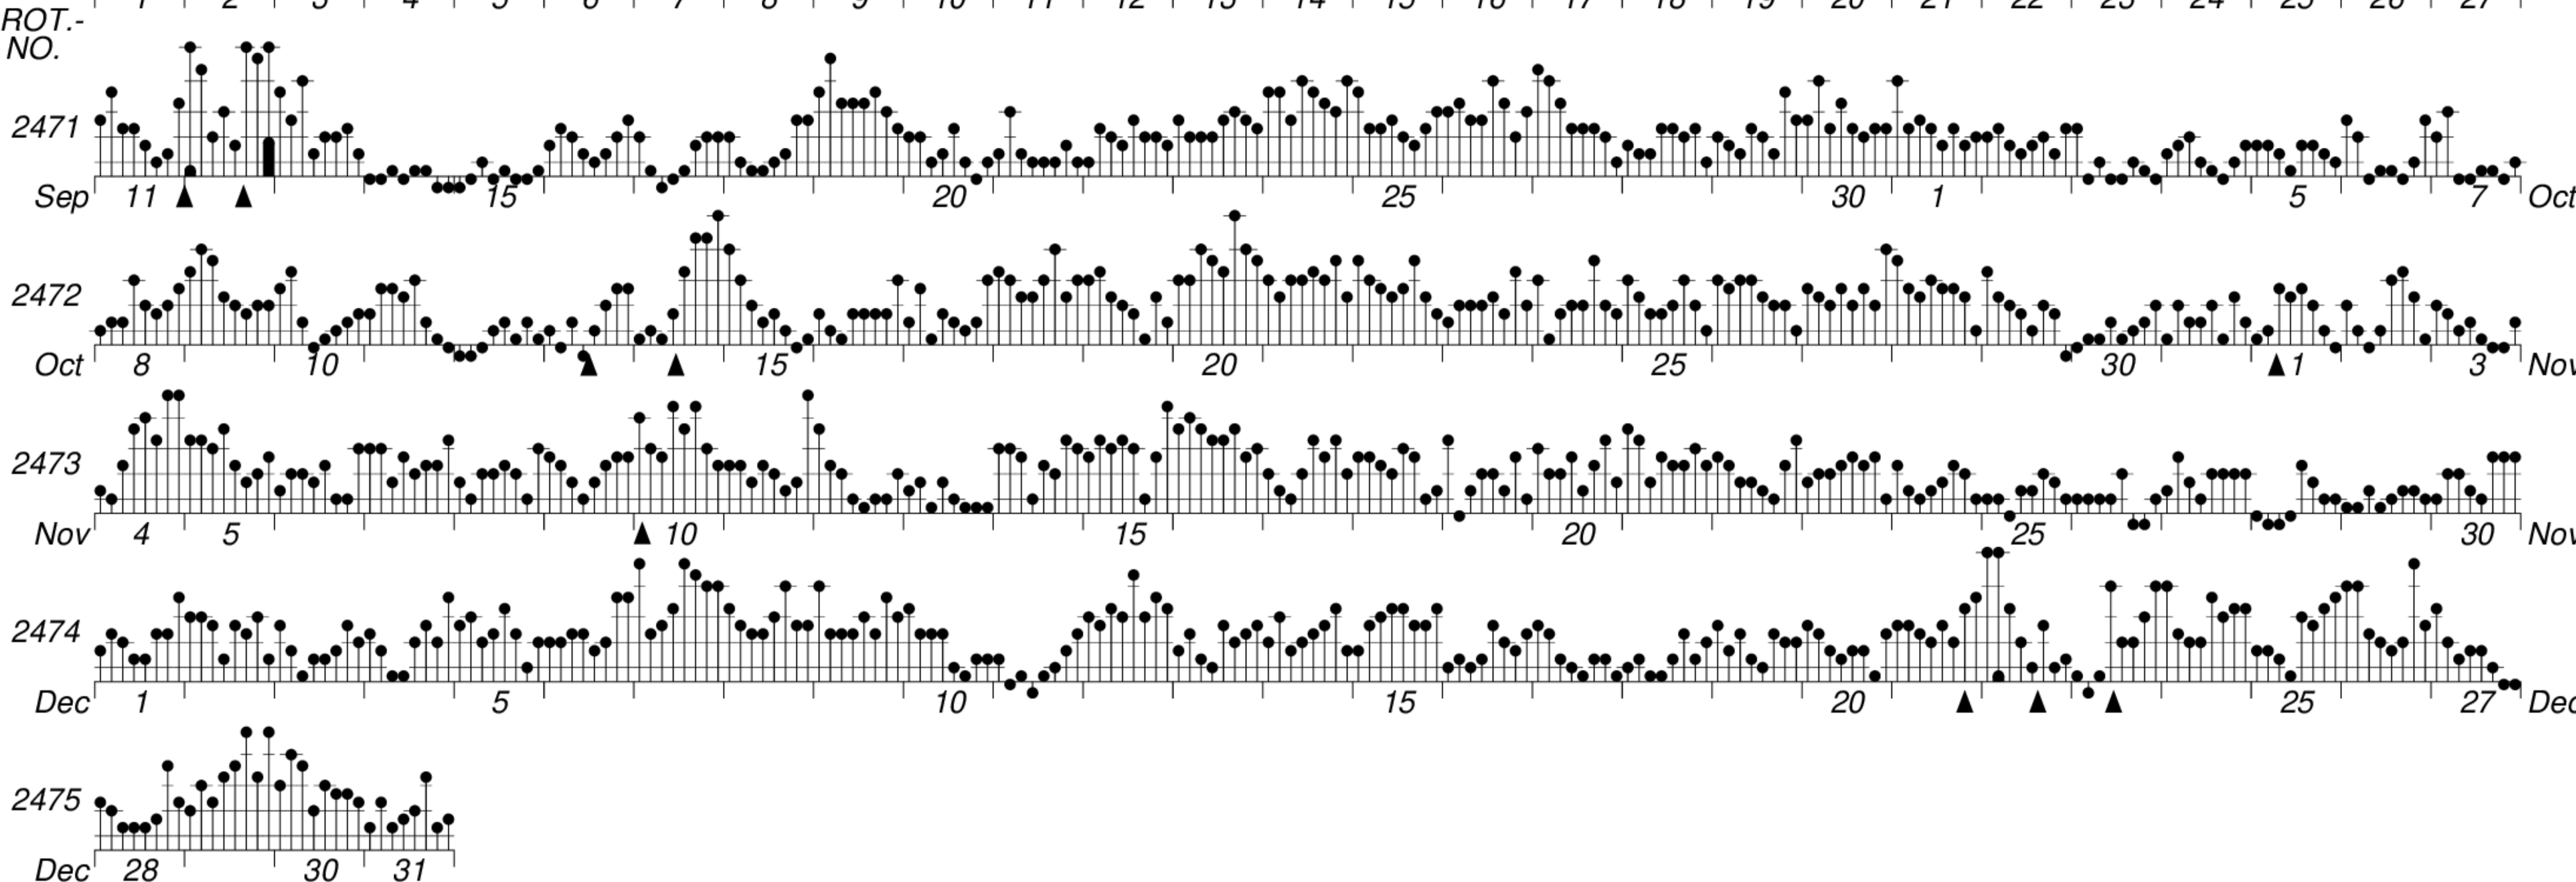

DAYS IN SOLAR ROTATION INTERVAL

1 2 3 4 5 6 7 8 9 10 11 12 13 14 15 16 17 18 19 20 21 22 23 24 25 26 27

KEY

▲ = sudden commencement

GFZ German Research Centre for Geosciences
**PLANETARY MAGNETIC
 THREE-HOUR-RANGE INDICES**

Kp till 2014 Dec 31