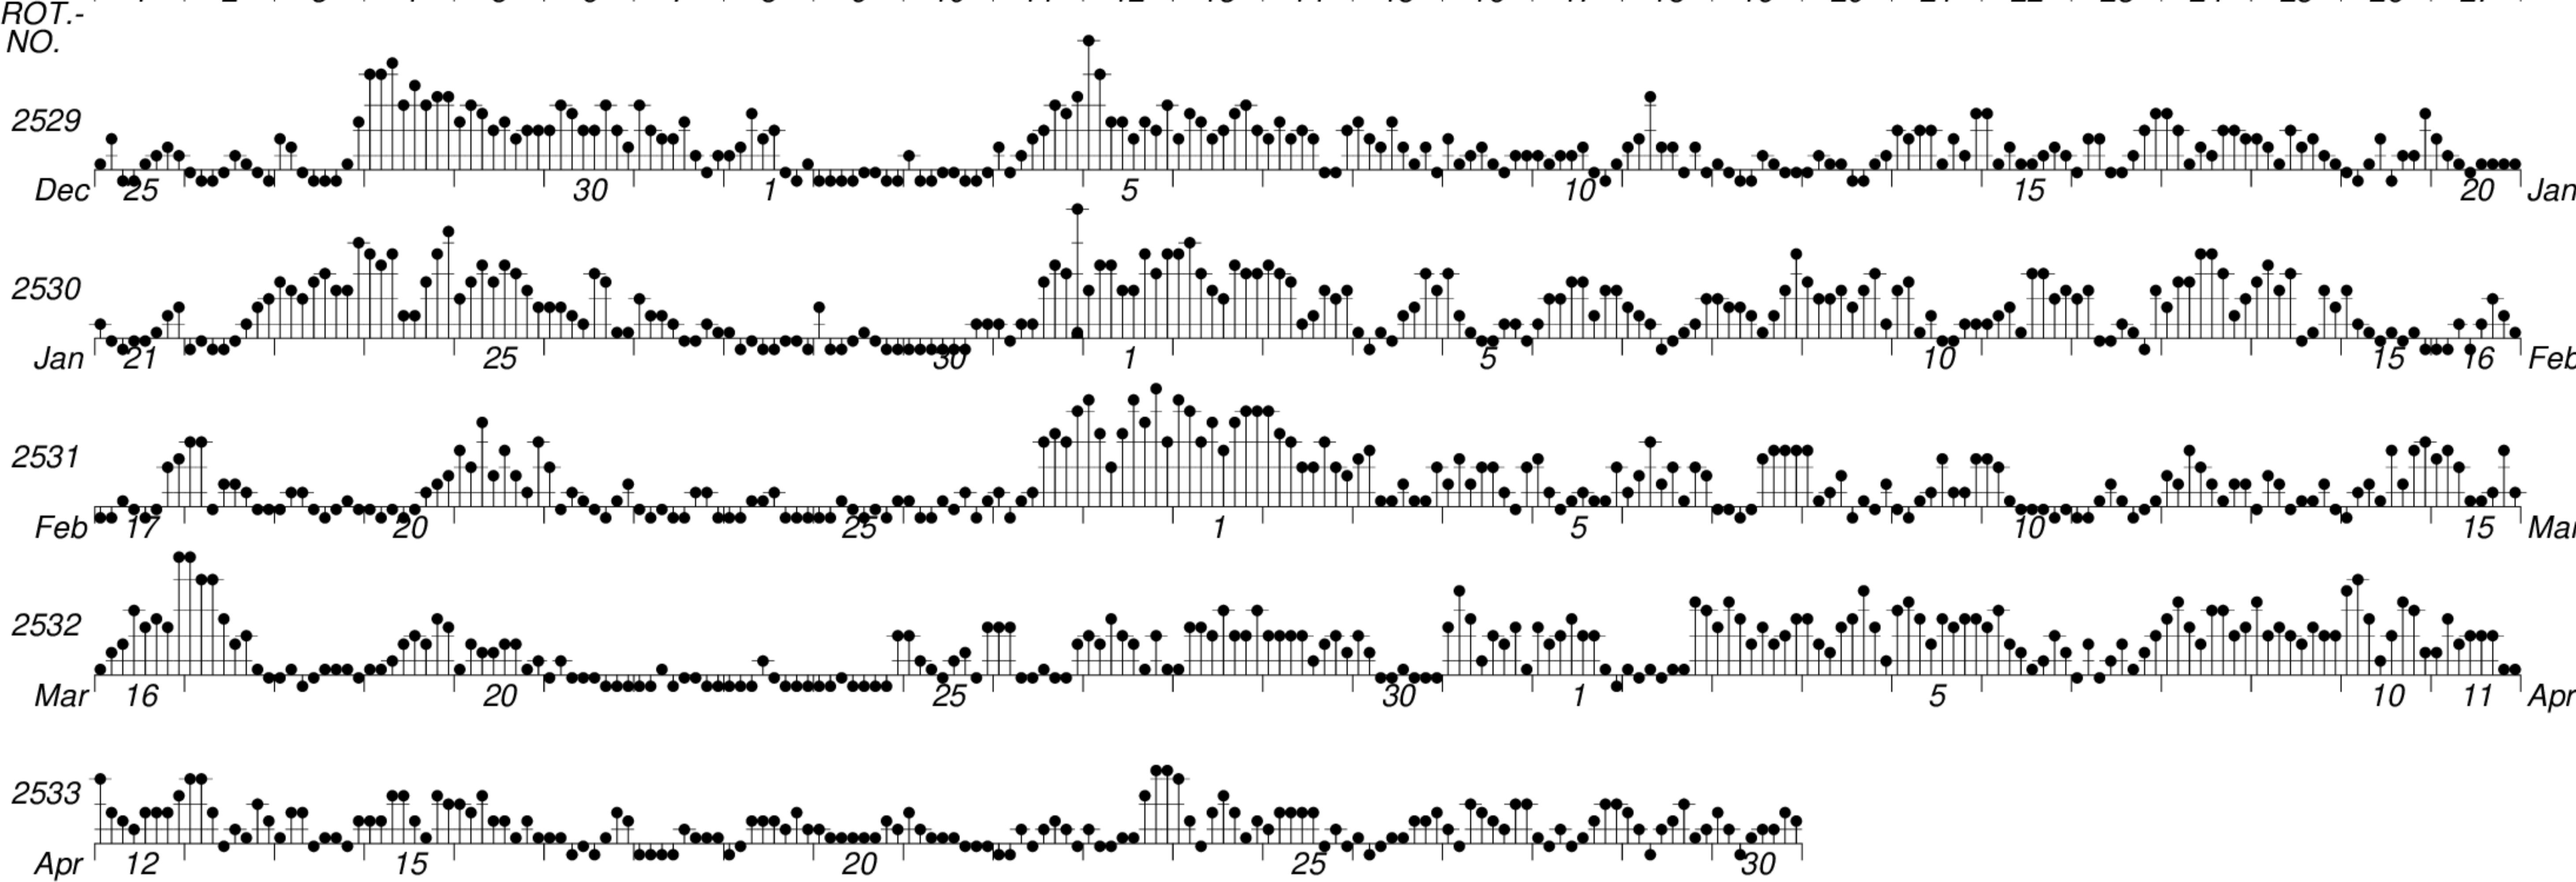

DAYS IN SOLAR ROTATION INTERVAL

1 2 3 4 5 6 7 8 9 10 11 12 13 14 15 16 17 18 19 20 21 22 23 24 25 26 27

KEY

▲ = sudden commencement

GFZ German Research Centre for Geosciences
**PLANETARY MAGNETIC
 THREE-HOUR-RANGE INDICES**

Kp till 2019 Apr 30