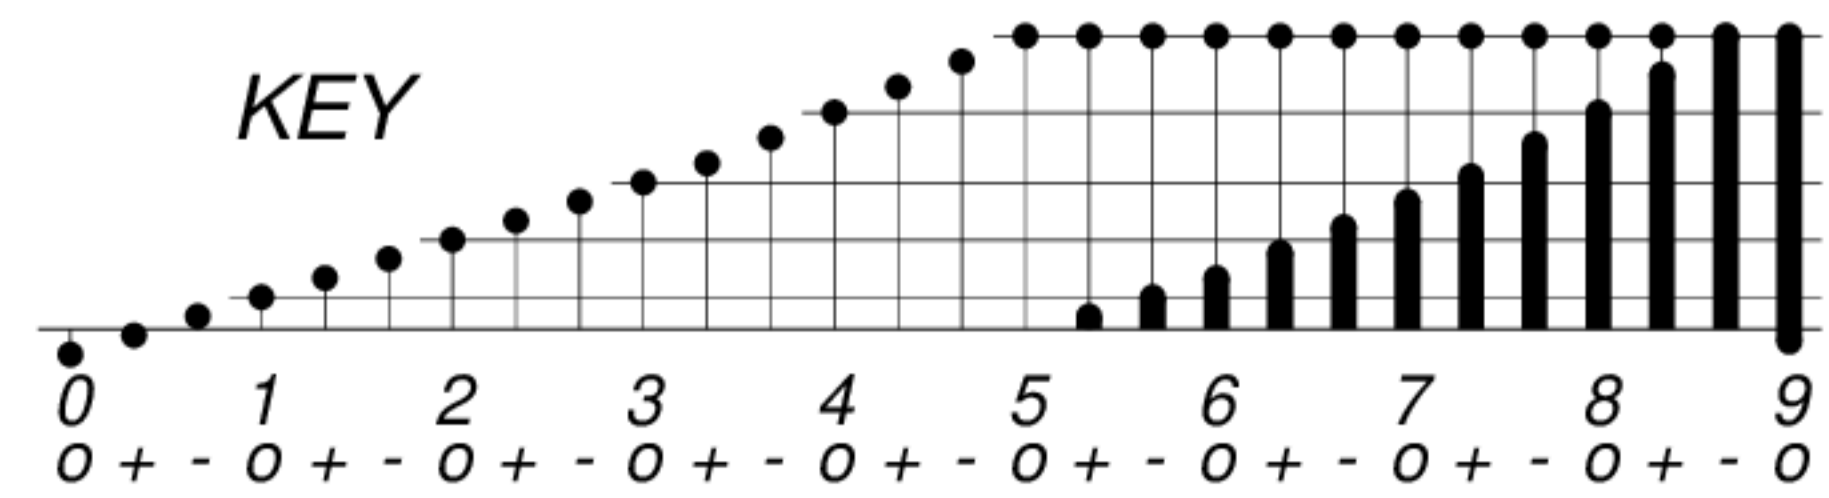

DAYS IN SOLAR ROTATION INTERVAL

1 2 3 4 5 6 7 8 9 10 11 12 13 14 15 16 17 18 19 20 21 22 23 24 25 26 27

KEY

▲ = sudden commencement

GFZ German Research Centre for Geosciences
**PLANETARY MAGNETIC
THREE-HOUR-RANGE INDICES**