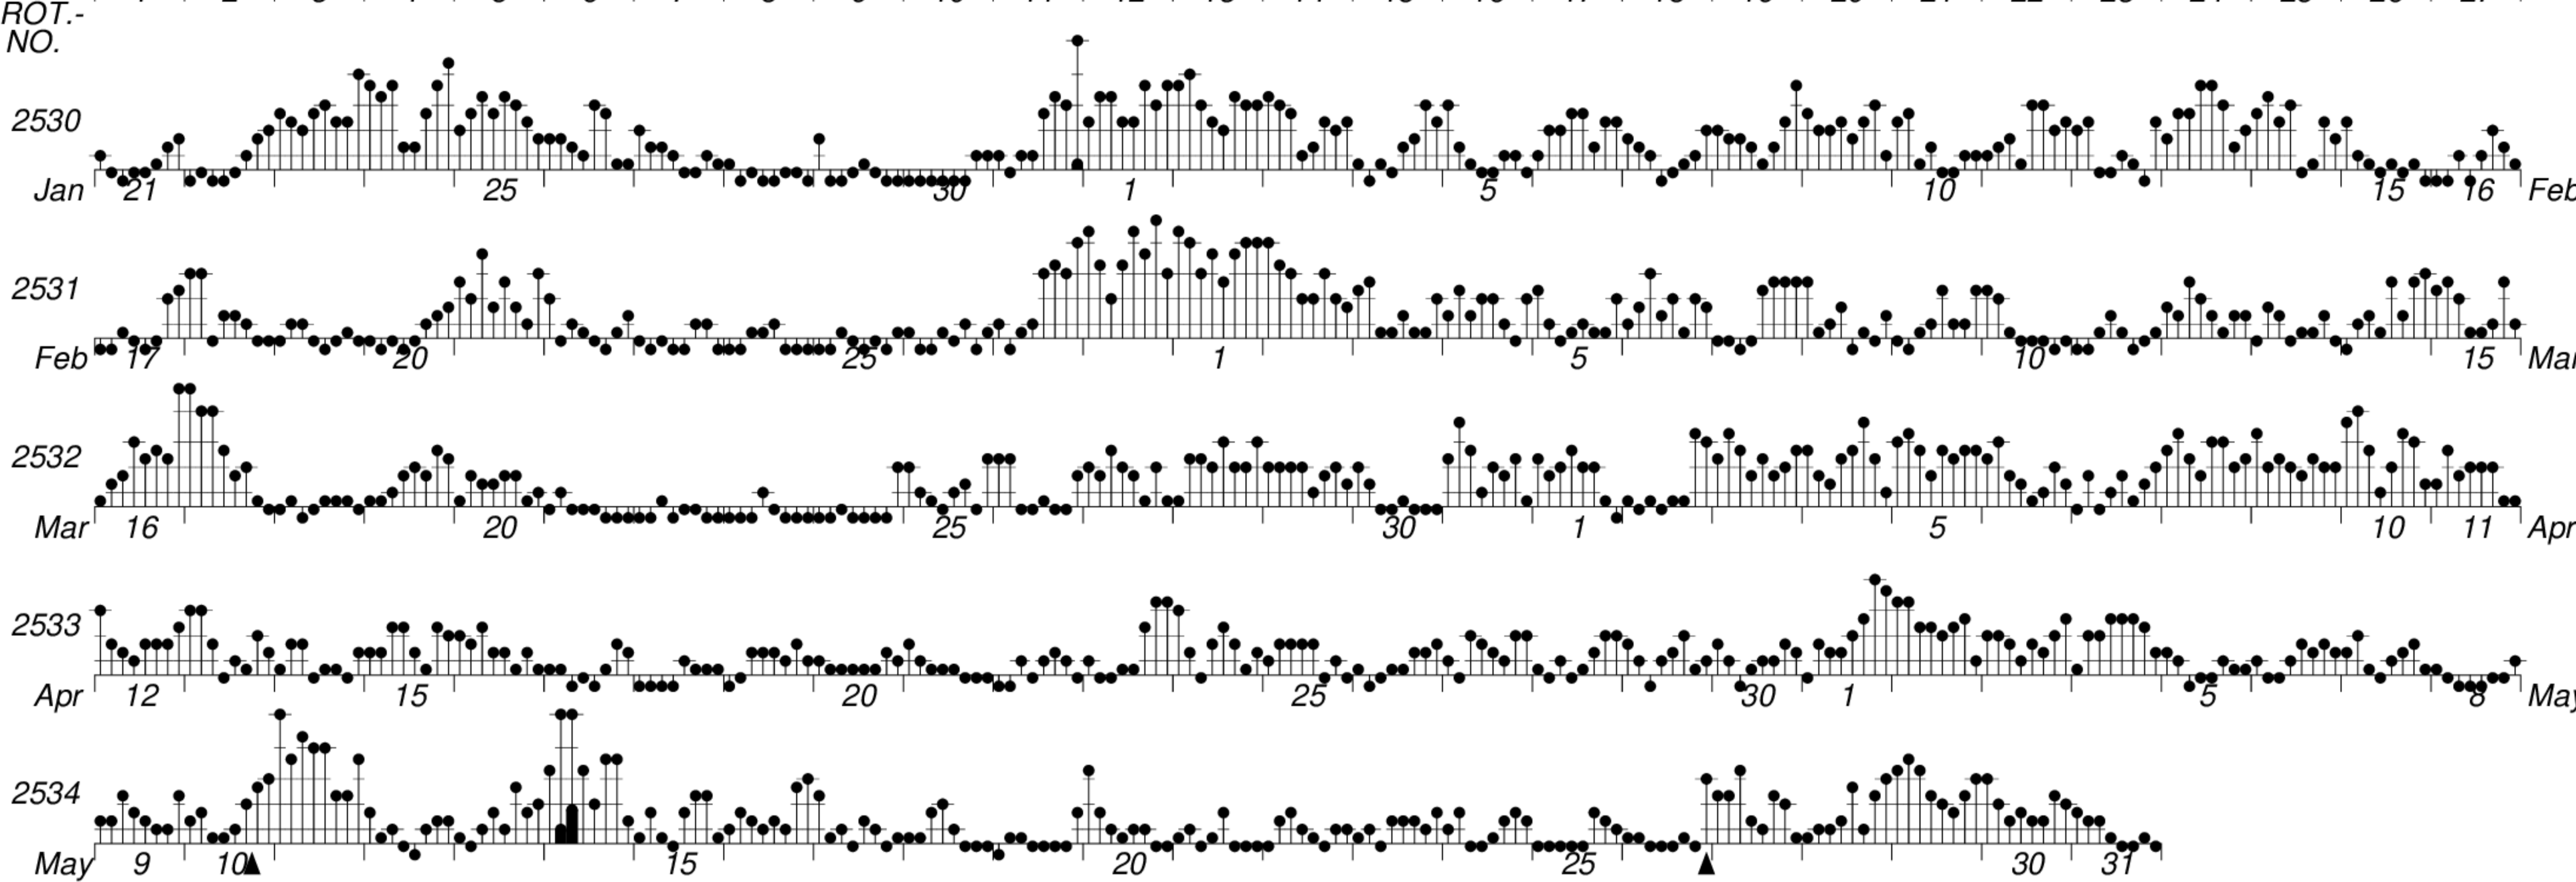

DAYS IN SOLAR ROTATION INTERVAL

1 2 3 4 5 6 7 8 9 10 11 12 13 14 15 16 17 18 19 20 21 22 23 24 25 26 27

KEY

▲ = sudden commencement

GFZ German Research Centre for Geosciences
**PLANETARY MAGNETIC
THREE-HOUR-RANGE INDICES**

Kp till 2019 May 31