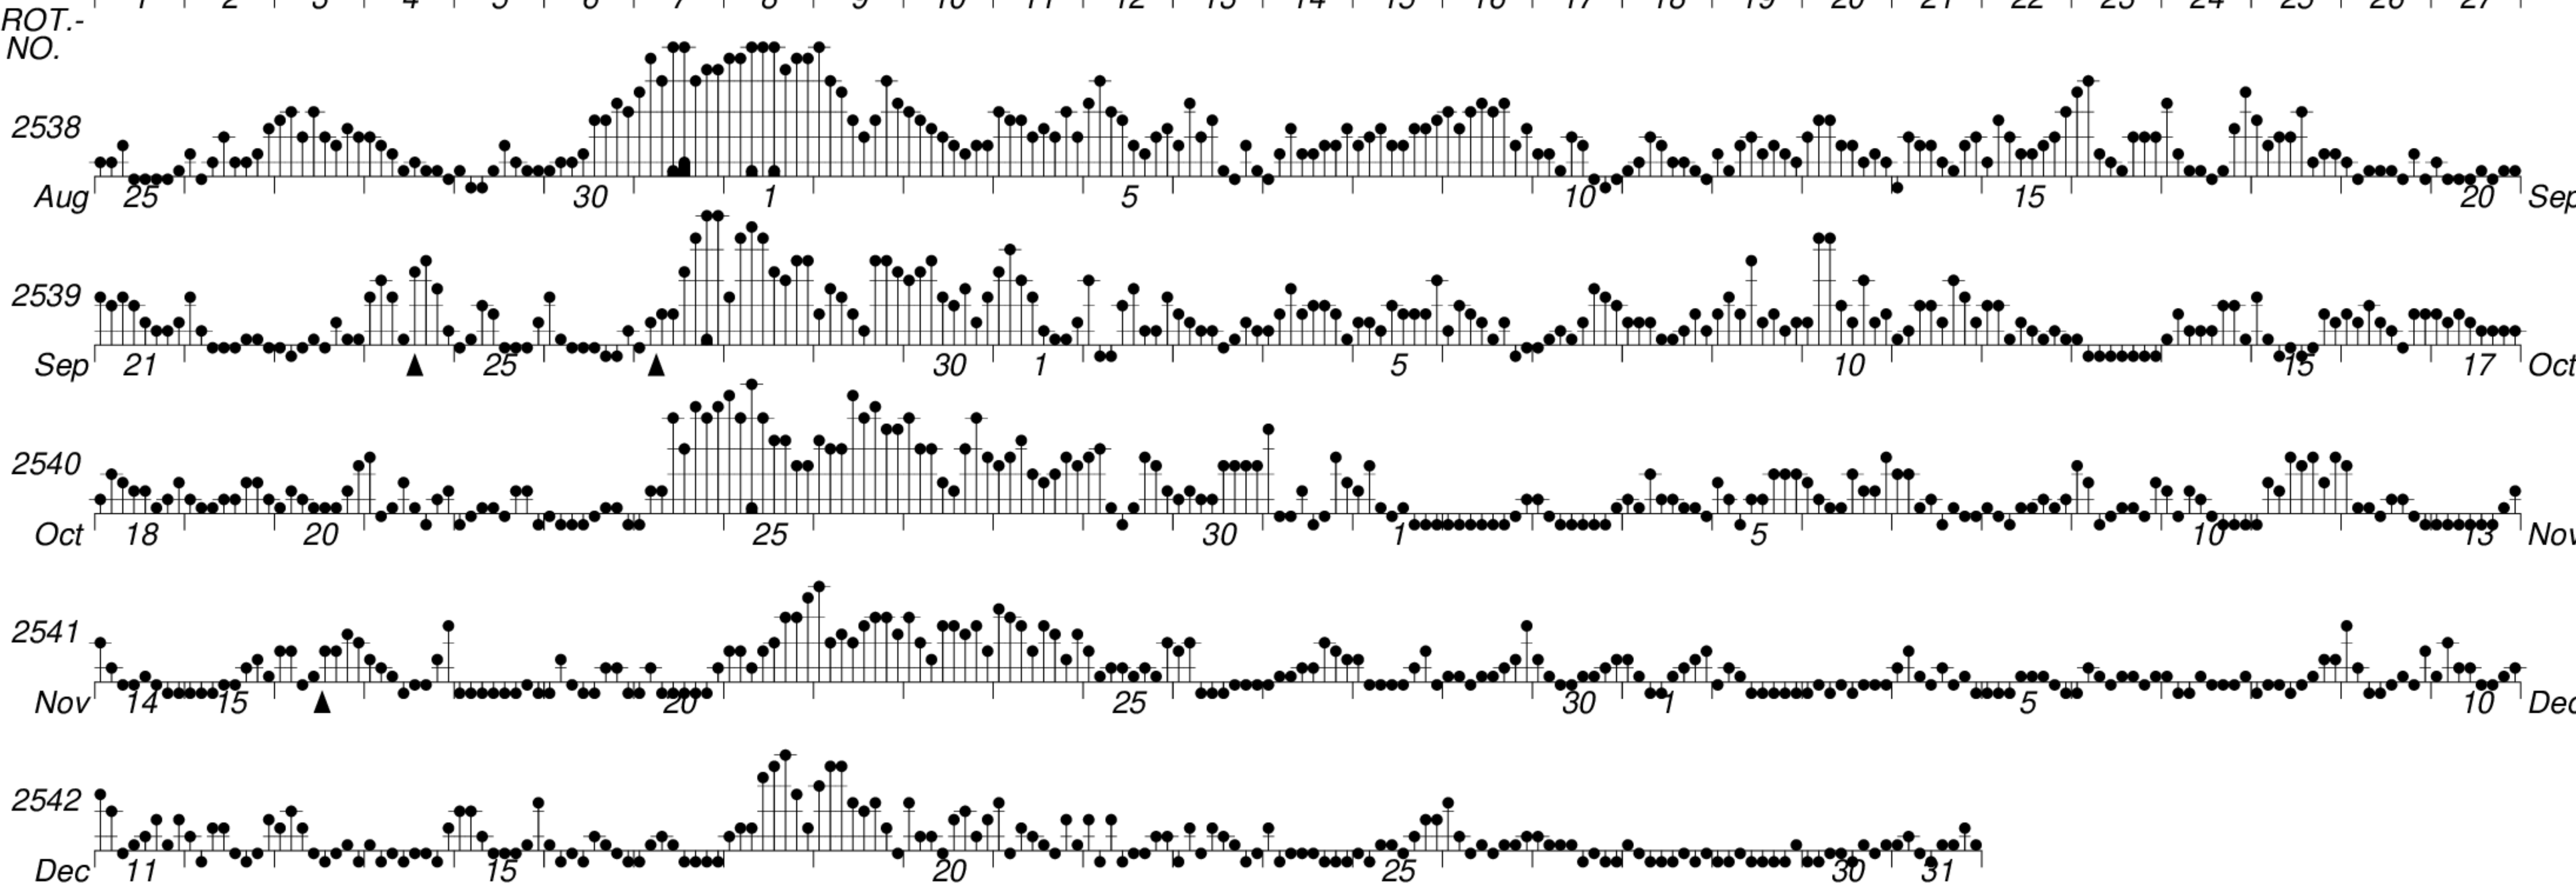

DAYS IN SOLAR ROTATION INTERVAL

1 | 2 | 3 | 4 | 5 | 6 | 7 | 8 | 9 | 10 | 11 | 12 | 13 | 14 | 15 | 16 | 17 | 18 | 19 | 20 | 21 | 22 | 23 | 24 | 25 | 26 | 27

KEY

▲ = sudden commencement

GFZ German Research Centre for Geosciences
**PLANETARY MAGNETIC
 THREE-HOUR-RANGE INDICES**

Kp till 2019 Dec 31