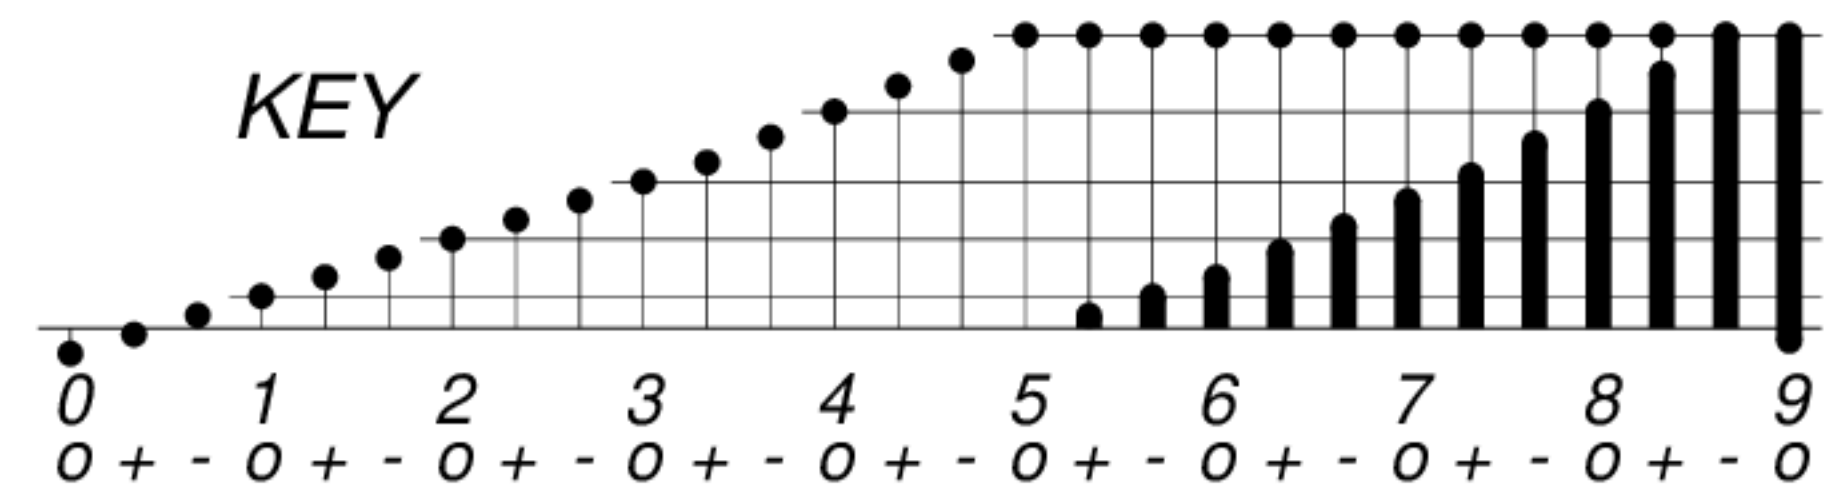

DAYS IN SOLAR ROTATION INTERVAL

1 | 2 | 3 | 4 | 5 | 6 | 7 | 8 | 9 | 10 | 11 | 12 | 13 | 14 | 15 | 16 | 17 | 18 | 19 | 20 | 21 | 22 | 23 | 24 | 25 | 26 | 27

KEY

▲ = sudden commencement

GFZ German Research Centre for Geosciences
**PLANETARY MAGNETIC
 THREE-HOUR-RANGE INDICES**

Kp till 2019 Dec 31