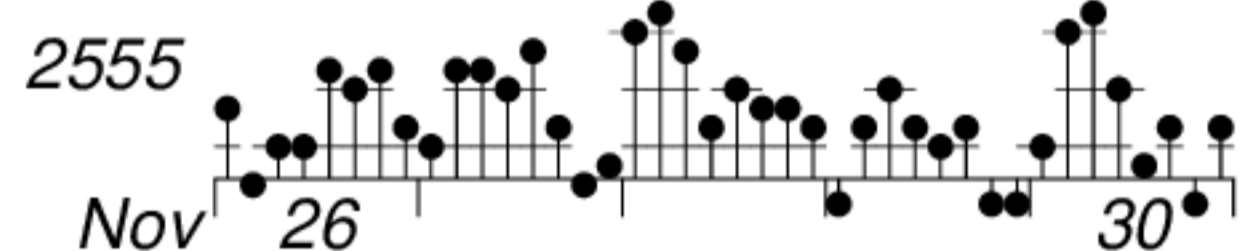

DAYS IN SOLAR ROTATION INTERVAL

1 2 3 4 5 6 7 8 9 10 11 12 13 14 15 16 17 18 19 20 21 22 23 24 25 26 27

ROT.-
NO.

KEY

▲ = sudden commencement

GFZ German Research Centre for Geosciences
**PLANETARY MAGNETIC
 THREE-HOUR-RANGE INDICES**
Kp till 2020 Nov 30