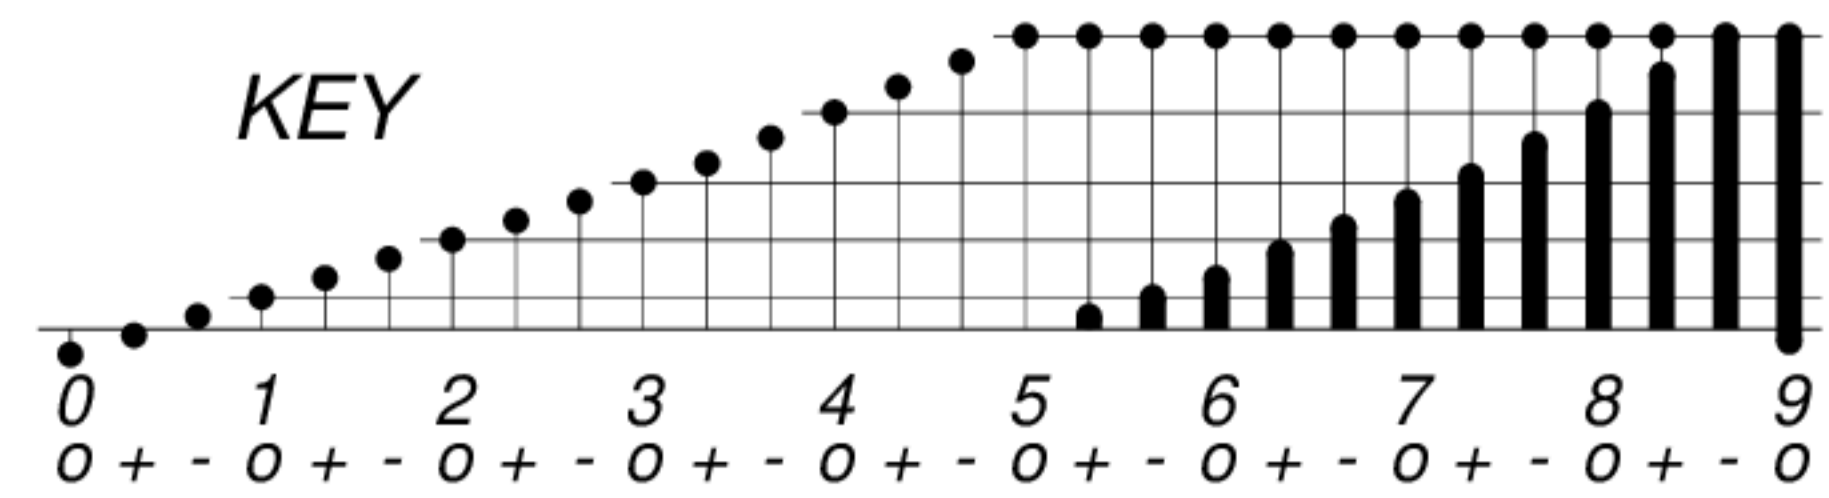

DAYS IN SOLAR ROTATION INTERVAL

1 2 3 4 5 6 7 8 9 10 11 12 13 14 15 16 17 18 19 20 21 22 23 24 25 26 27

KEY

▲ = sudden commencement

GFZ German Research Centre for Geosciences  
**PLANETARY MAGNETIC  
 THREE-HOUR-RANGE INDICES**