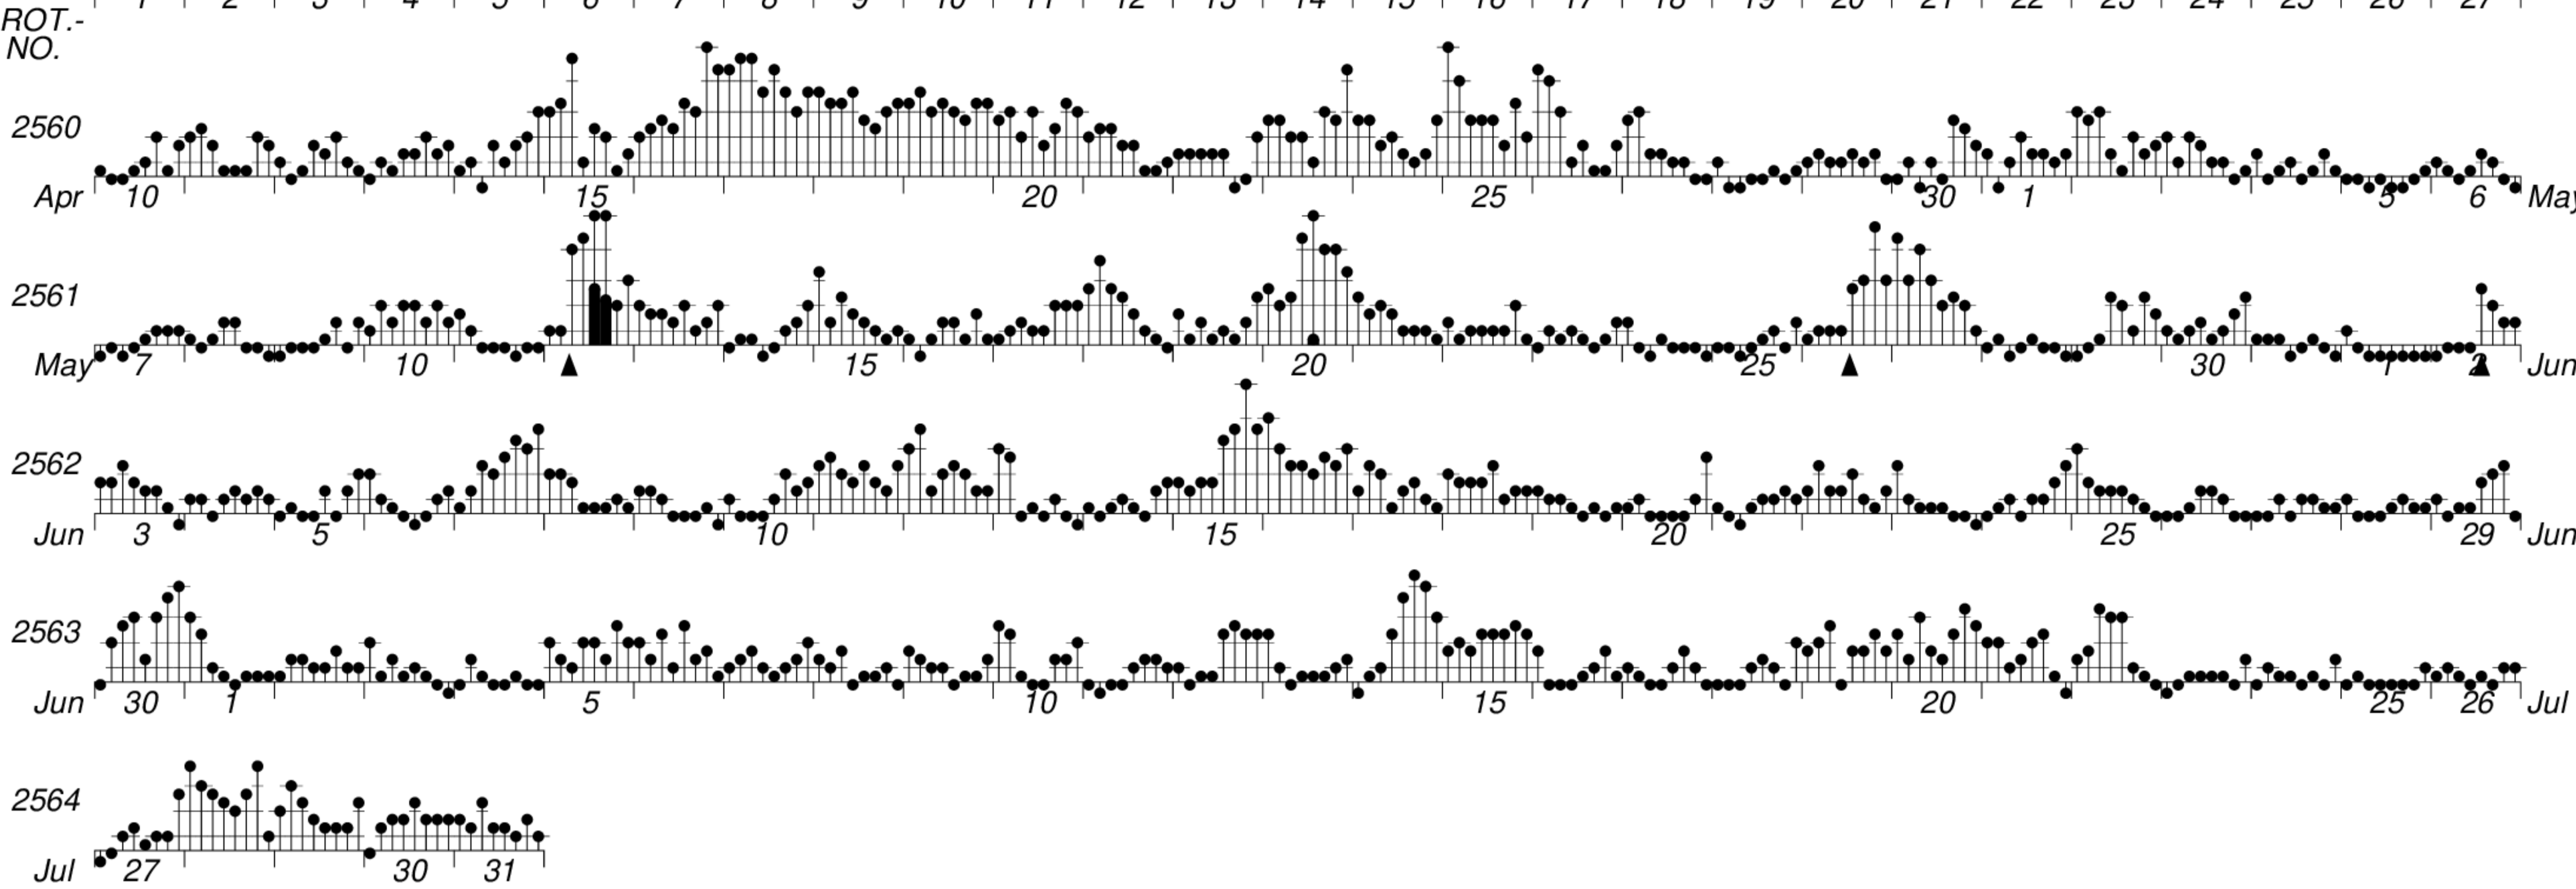

DAYS IN SOLAR ROTATION INTERVAL

1 2 3 4 5 6 7 8 9 10 11 12 13 14 15 16 17 18 19 20 21 22 23 24 25 26 27

KEY

▲ = sudden commencement

GFZ German Research Centre for Geosciences  
**PLANETARY MAGNETIC  
 THREE-HOUR-RANGE INDICES**

*Kp till 2021 Jul 31*