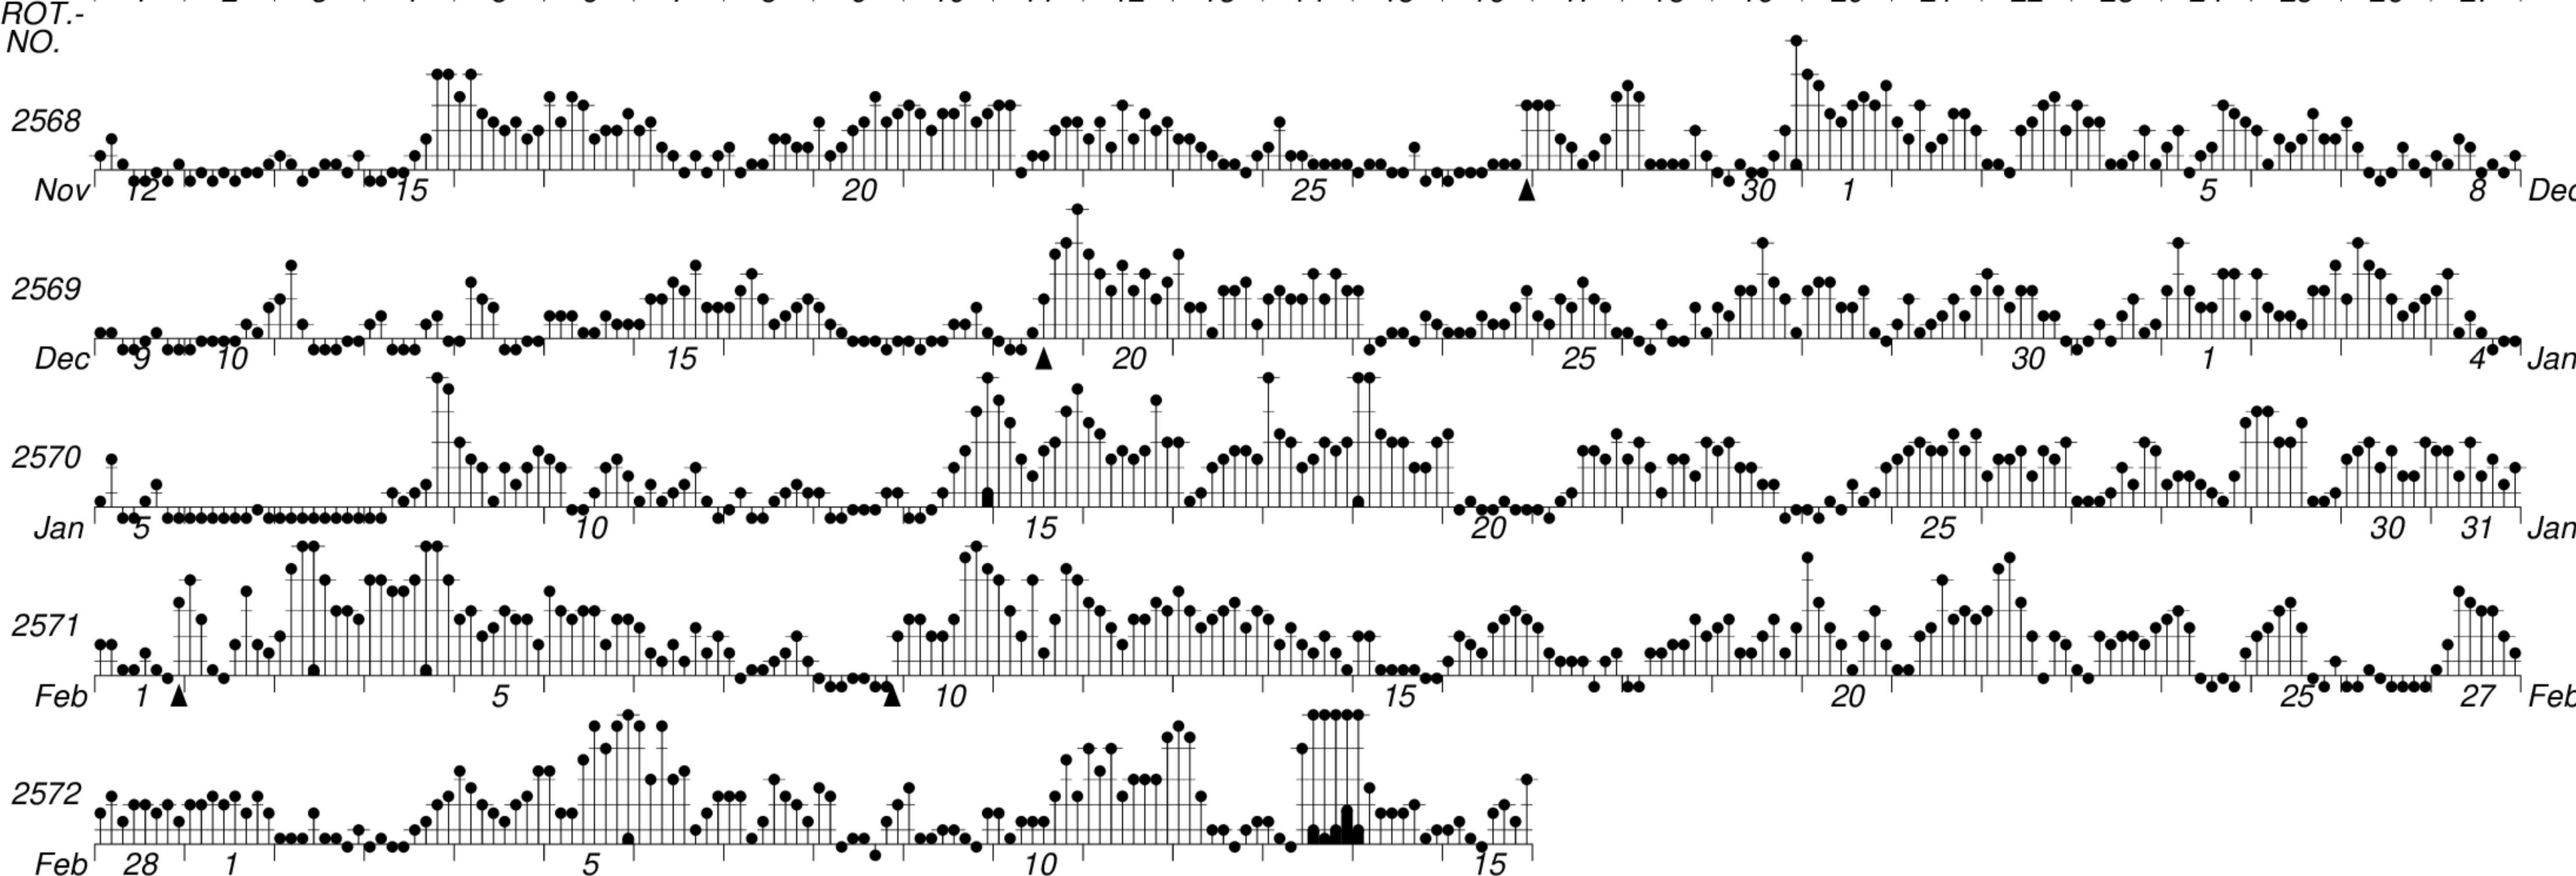

DAYS IN SOLAR ROTATION INTERVAL

1 2 3 4 5 6 7 8 9 10 11 12 13 14 15 16 17 18 19 20 21 22 23 24 25 26 27

KEY

▲ = sudden commencement

GFZ German Research Centre for Geosciences
**PLANETARY MAGNETIC
 THREE-HOUR-RANGE INDICES**

Kp till 2022 Mar 15