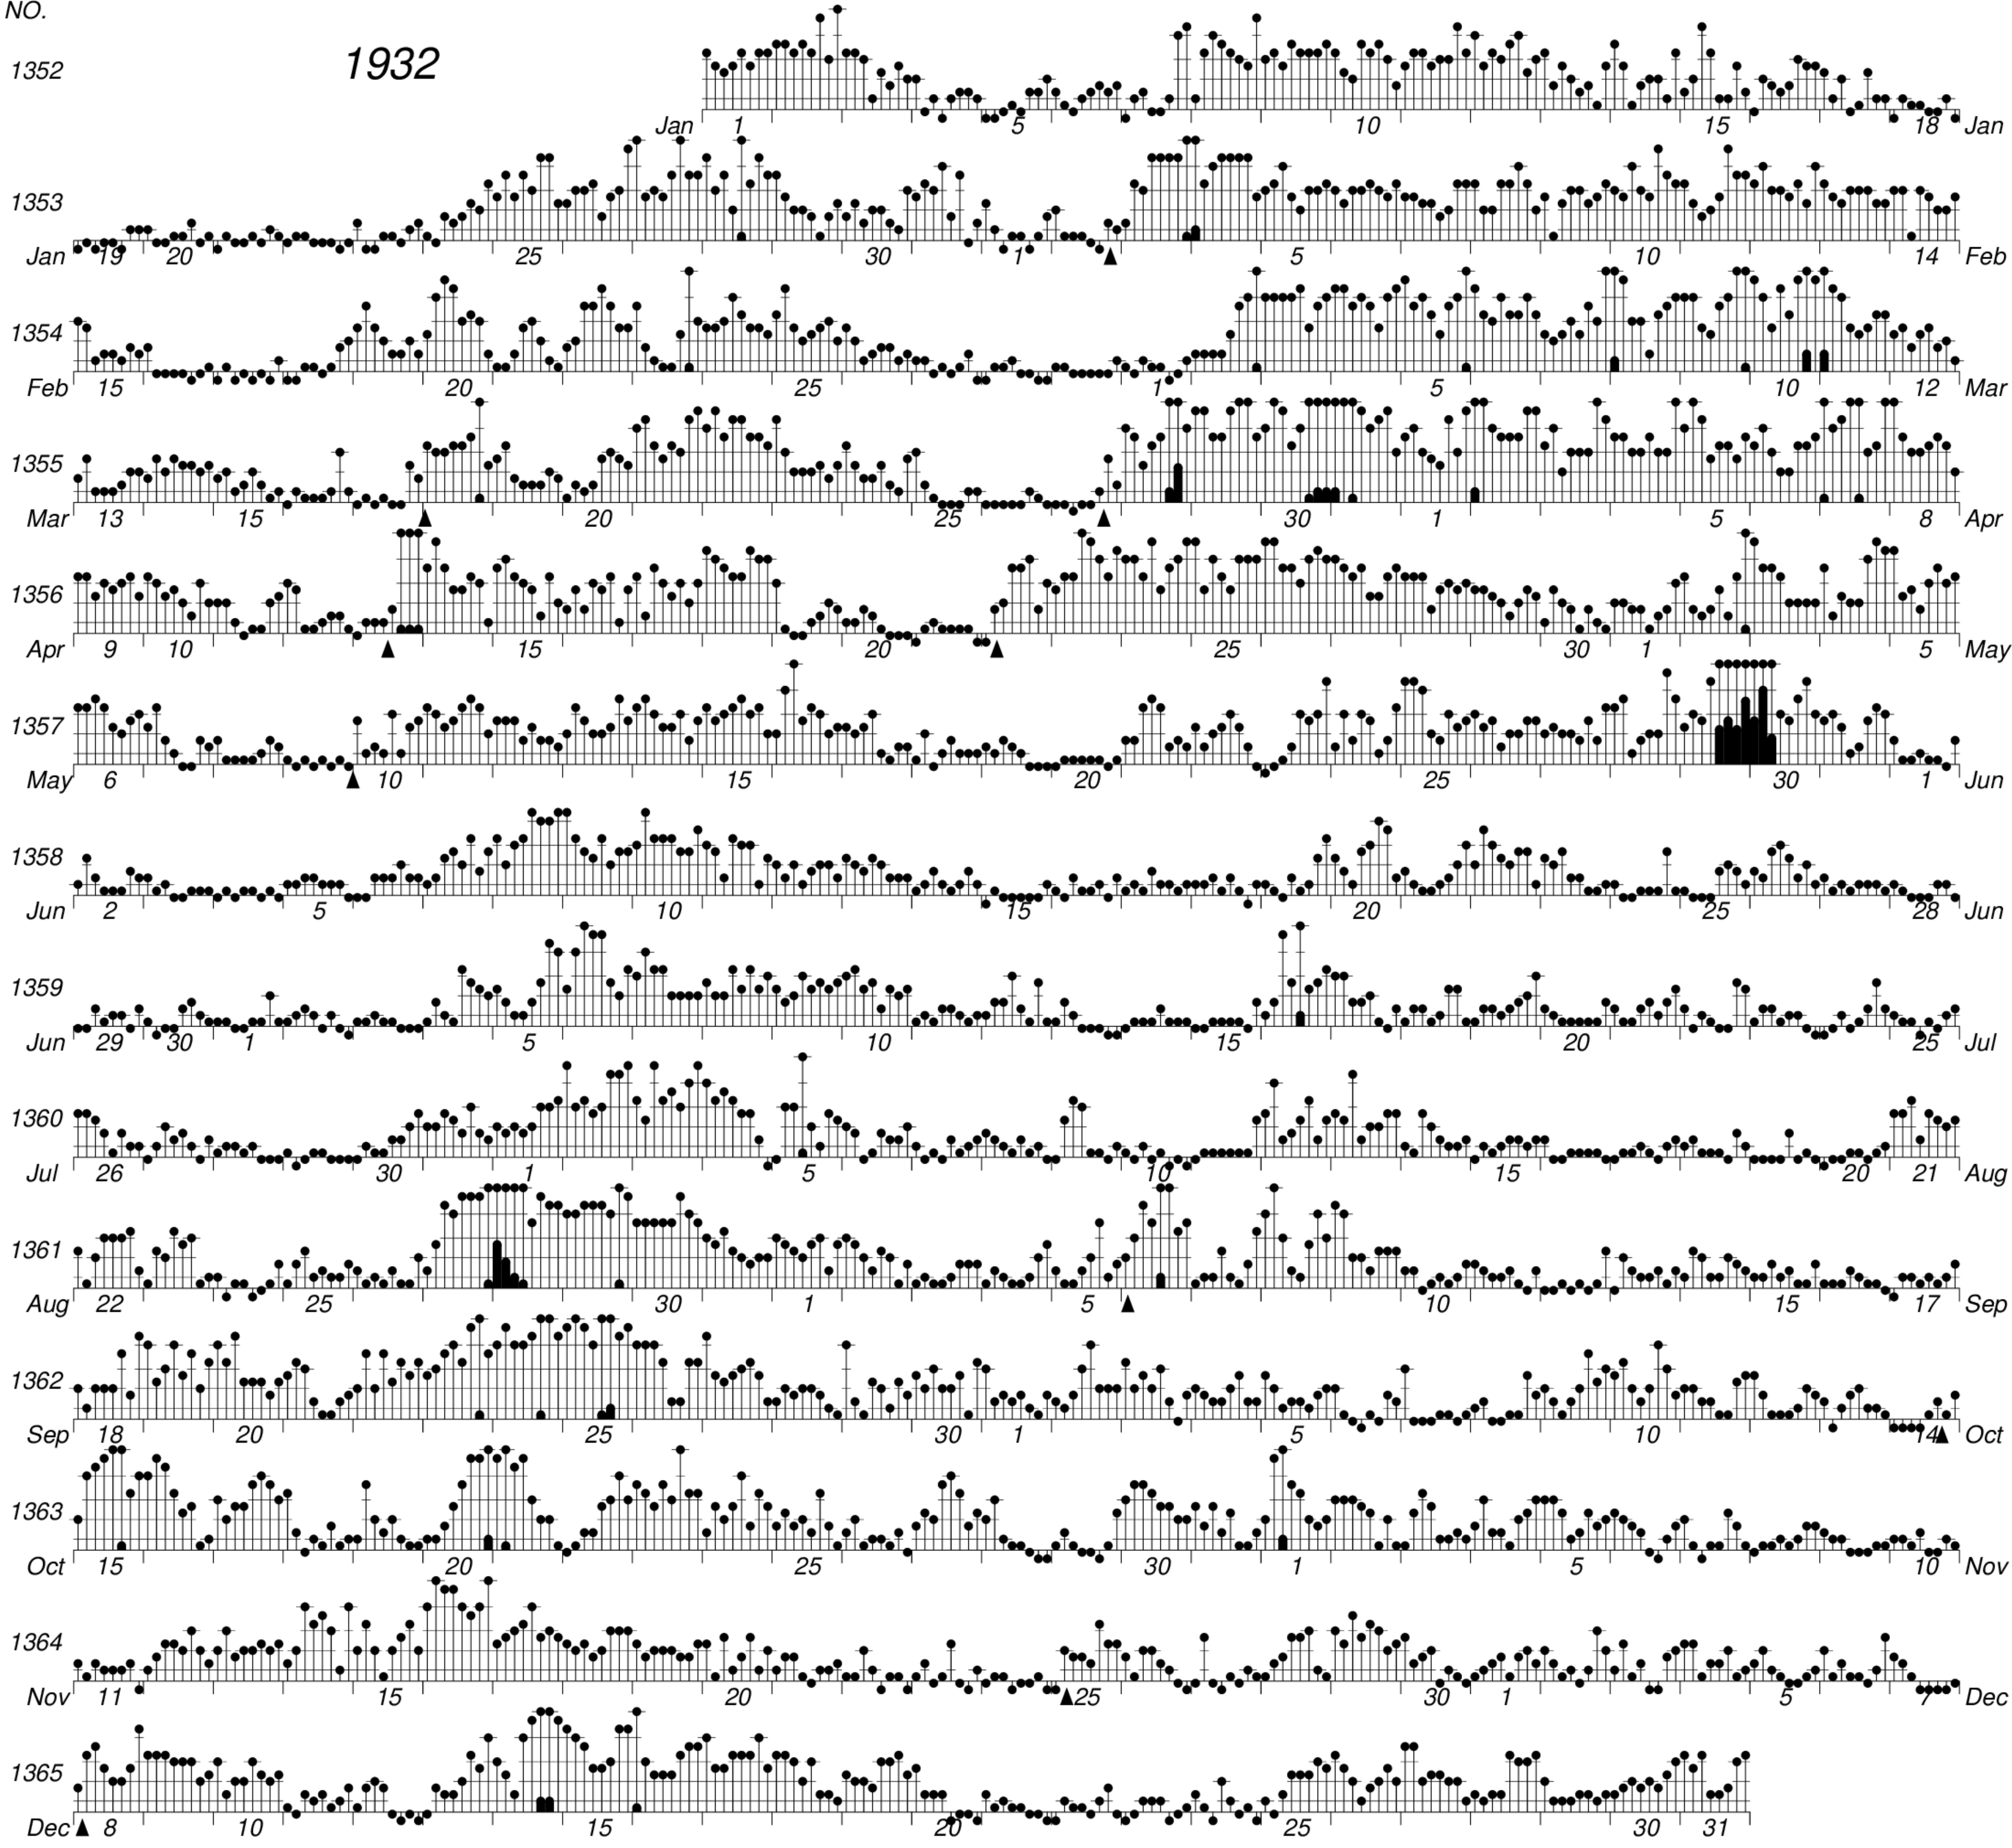

DAYS IN SOLAR ROTATION INTERVAL

1 2 3 4 5 6 7 8 9 10 11 12 13 14 15 16 17 18 19 20 21 22 23 24 25 26 27

ROT.-
NO.

1932

KEY

▲ = sudden commencement

GFZ German Research Centre for Geosciences
**PLANETARY MAGNETIC
THREE-HOUR-RANGE INDICES**
Kp 1932