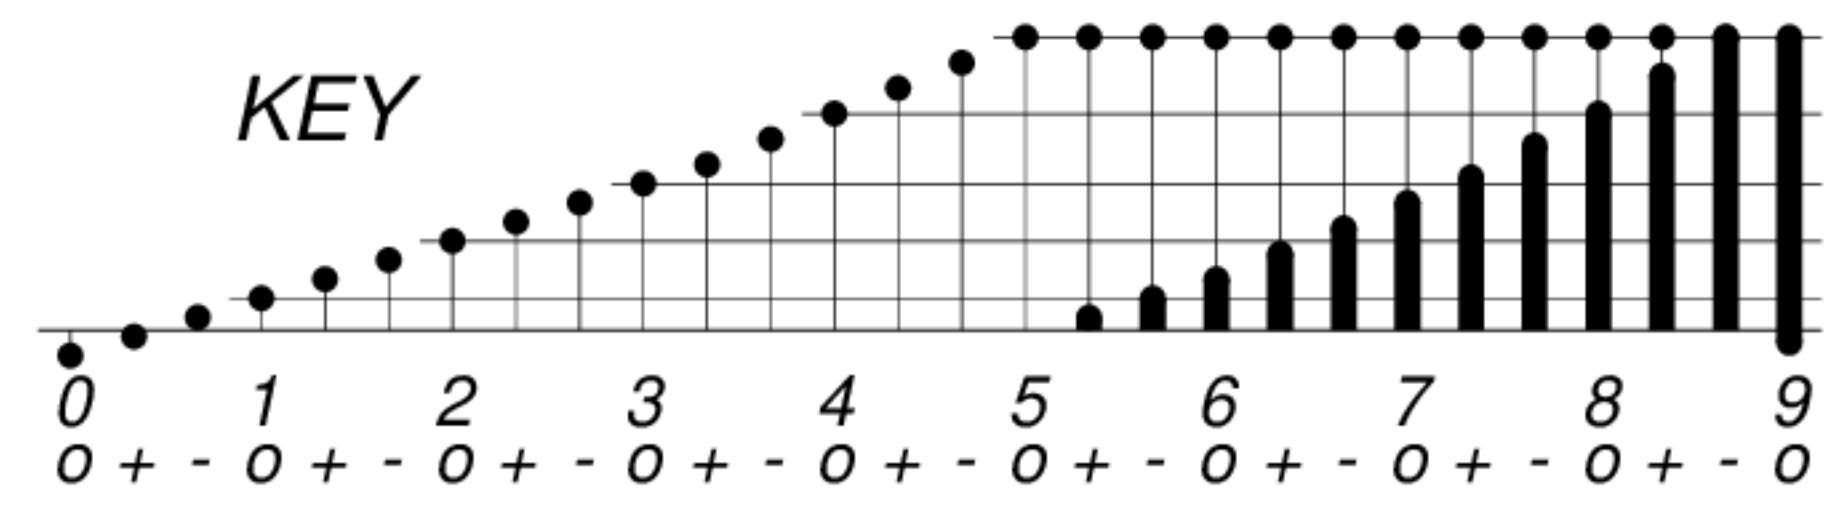

DAYS IN SOLAR ROTATION INTERVAL

1 2 3 4 5 6 7 8 9 10 11 12 13 14 15 16 17 18 19 20 21 22 23 24 25 26 27

ROT.-
NO.

1932

KEY

▲ = sudden commencement

GFZ German Research Centre for Geosciences
**PLANETARY MAGNETIC
THREE-HOUR-RANGE INDICES**
Kp 1932