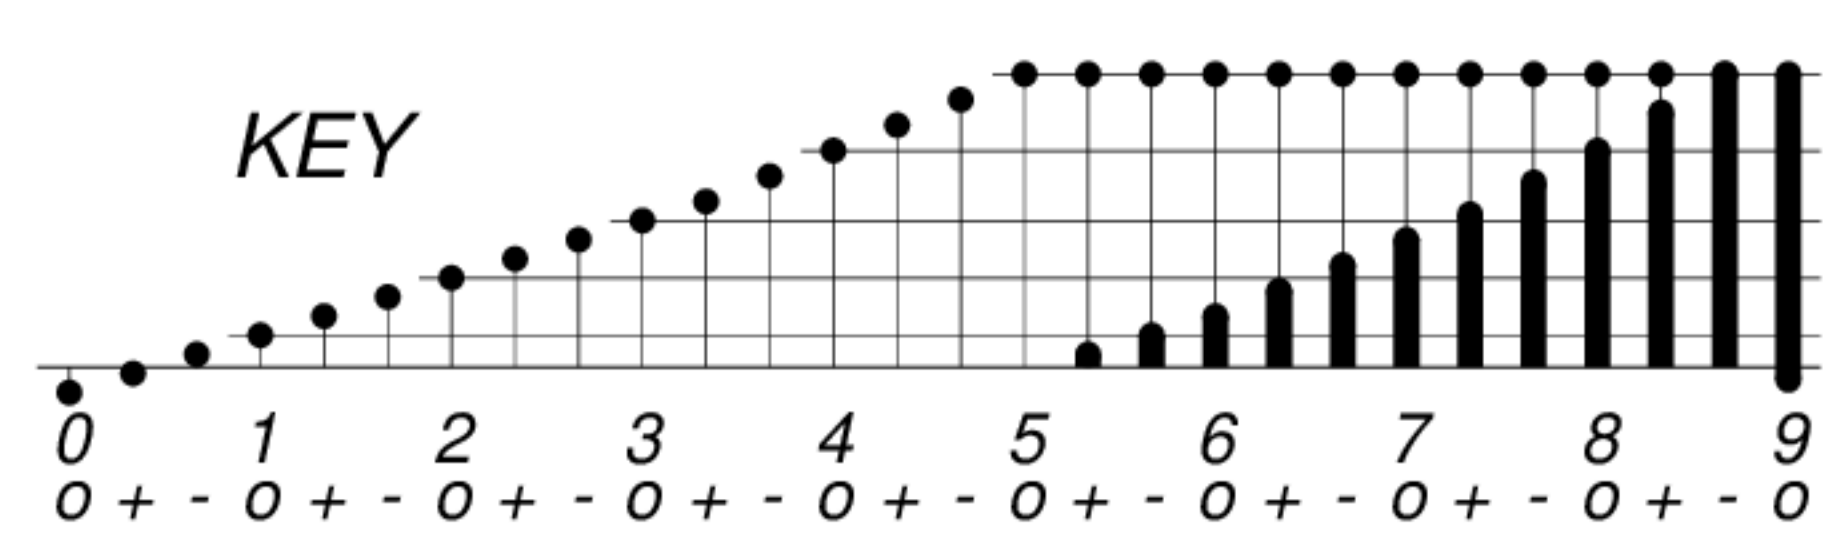

DAYS IN SOLAR ROTATION INTERVAL

1 2 3 4 5 6 7 8 9 10 11 12 13 14 15 16 17 18 19 20 21 22 23 24 25 26 27

ROT.-NO.

1933

KEY

▲ = sudden commencement

GFZ German Research Centre for Geosciences
**PLANETARY MAGNETIC
 THREE-HOUR-RANGE INDICES**
 Kp 1933