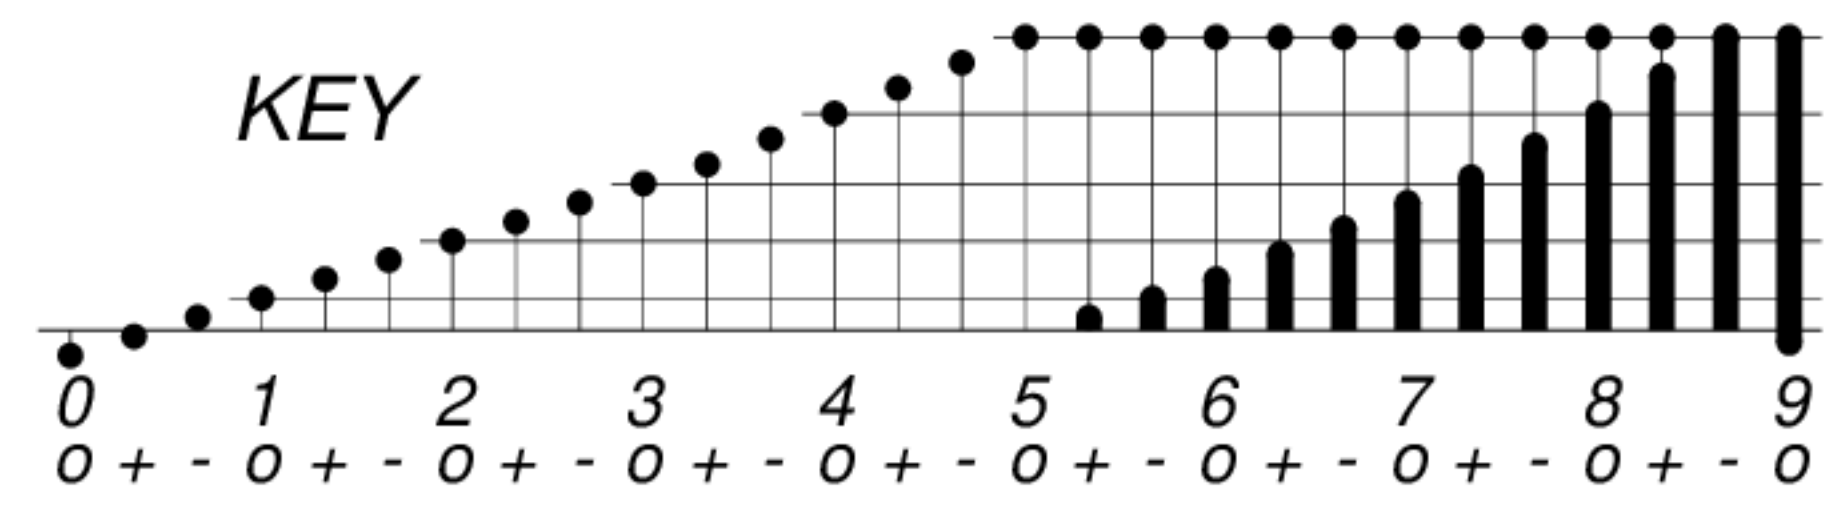

DAYS IN SOLAR ROTATION INTERVAL

1 2 3 4 5 6 7 8 9 10 11 12 13 14 15 16 17 18 19 20 21 22 23 24 25 26 27

KEY

▲ = sudden commencement

GFZ German Research Centre for Geosciences
**PLANETARY MAGNETIC
 THREE-HOUR-RANGE INDICES**
Kp 1937