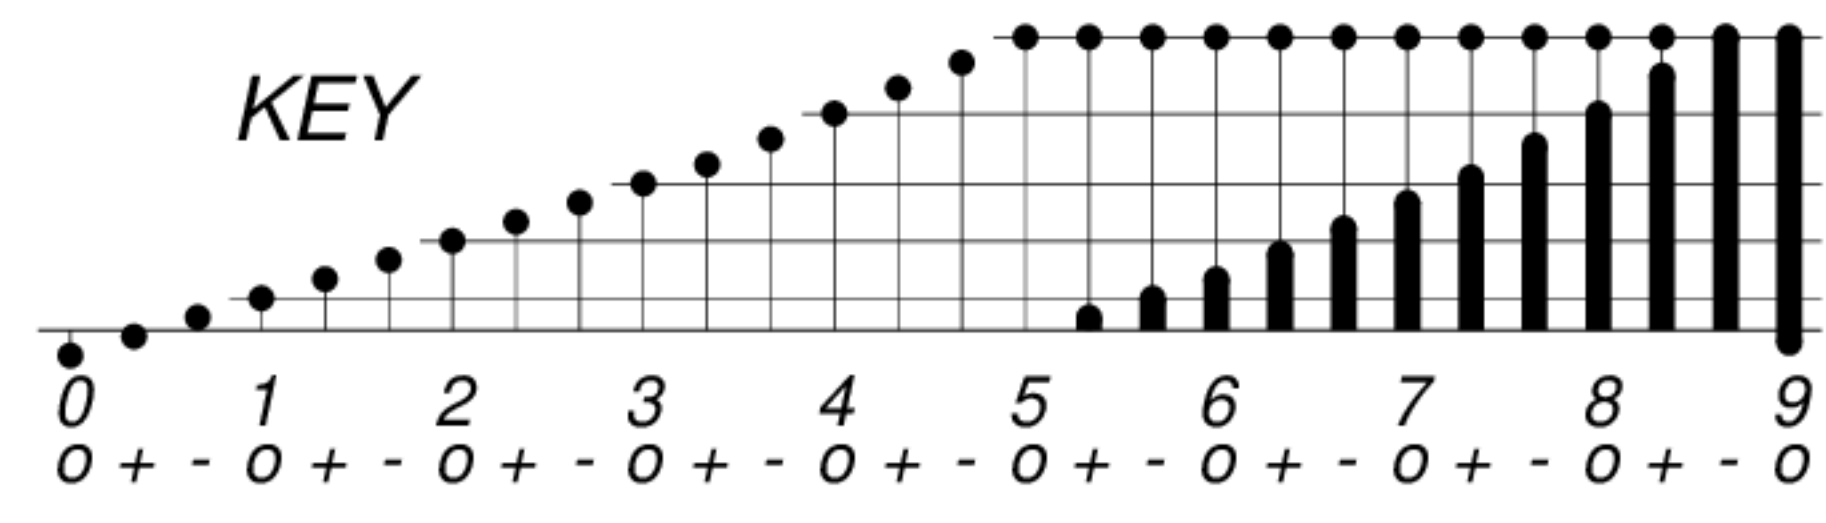

DAYS IN SOLAR ROTATION INTERVAL

1 2 3 4 5 6 7 8 9 10 11 12 13 14 15 16 17 18 19 20 21 22 23 24 25 26 27

ROT.-
NO.

1949

KEY

▲ = sudden commencement

GFZ German Research Centre for Geosciences
**PLANETARY MAGNETIC
THREE-HOUR-RANGE INDICES**
Kp 1949