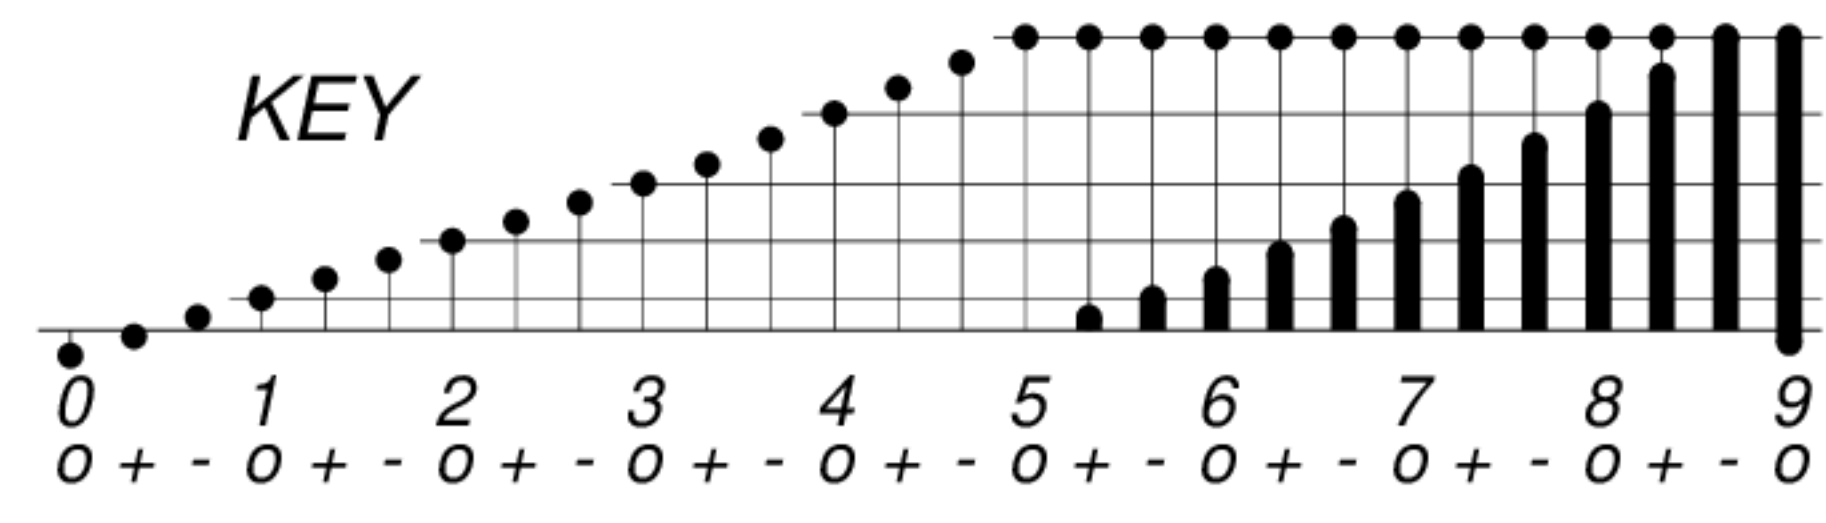

DAYS IN SOLAR ROTATION INTERVAL

1 2 3 4 5 6 7 8 9 10 11 12 13 14 15 16 17 18 19 20 21 22 23 24 25 26 27

ROT.-NO.

1964

KEY

▲ = sudden commencement

GFZ German Research Centre for Geosciences  
**PLANETARY MAGNETIC  
 THREE-HOUR-RANGE INDICES**  
 Kp 1964