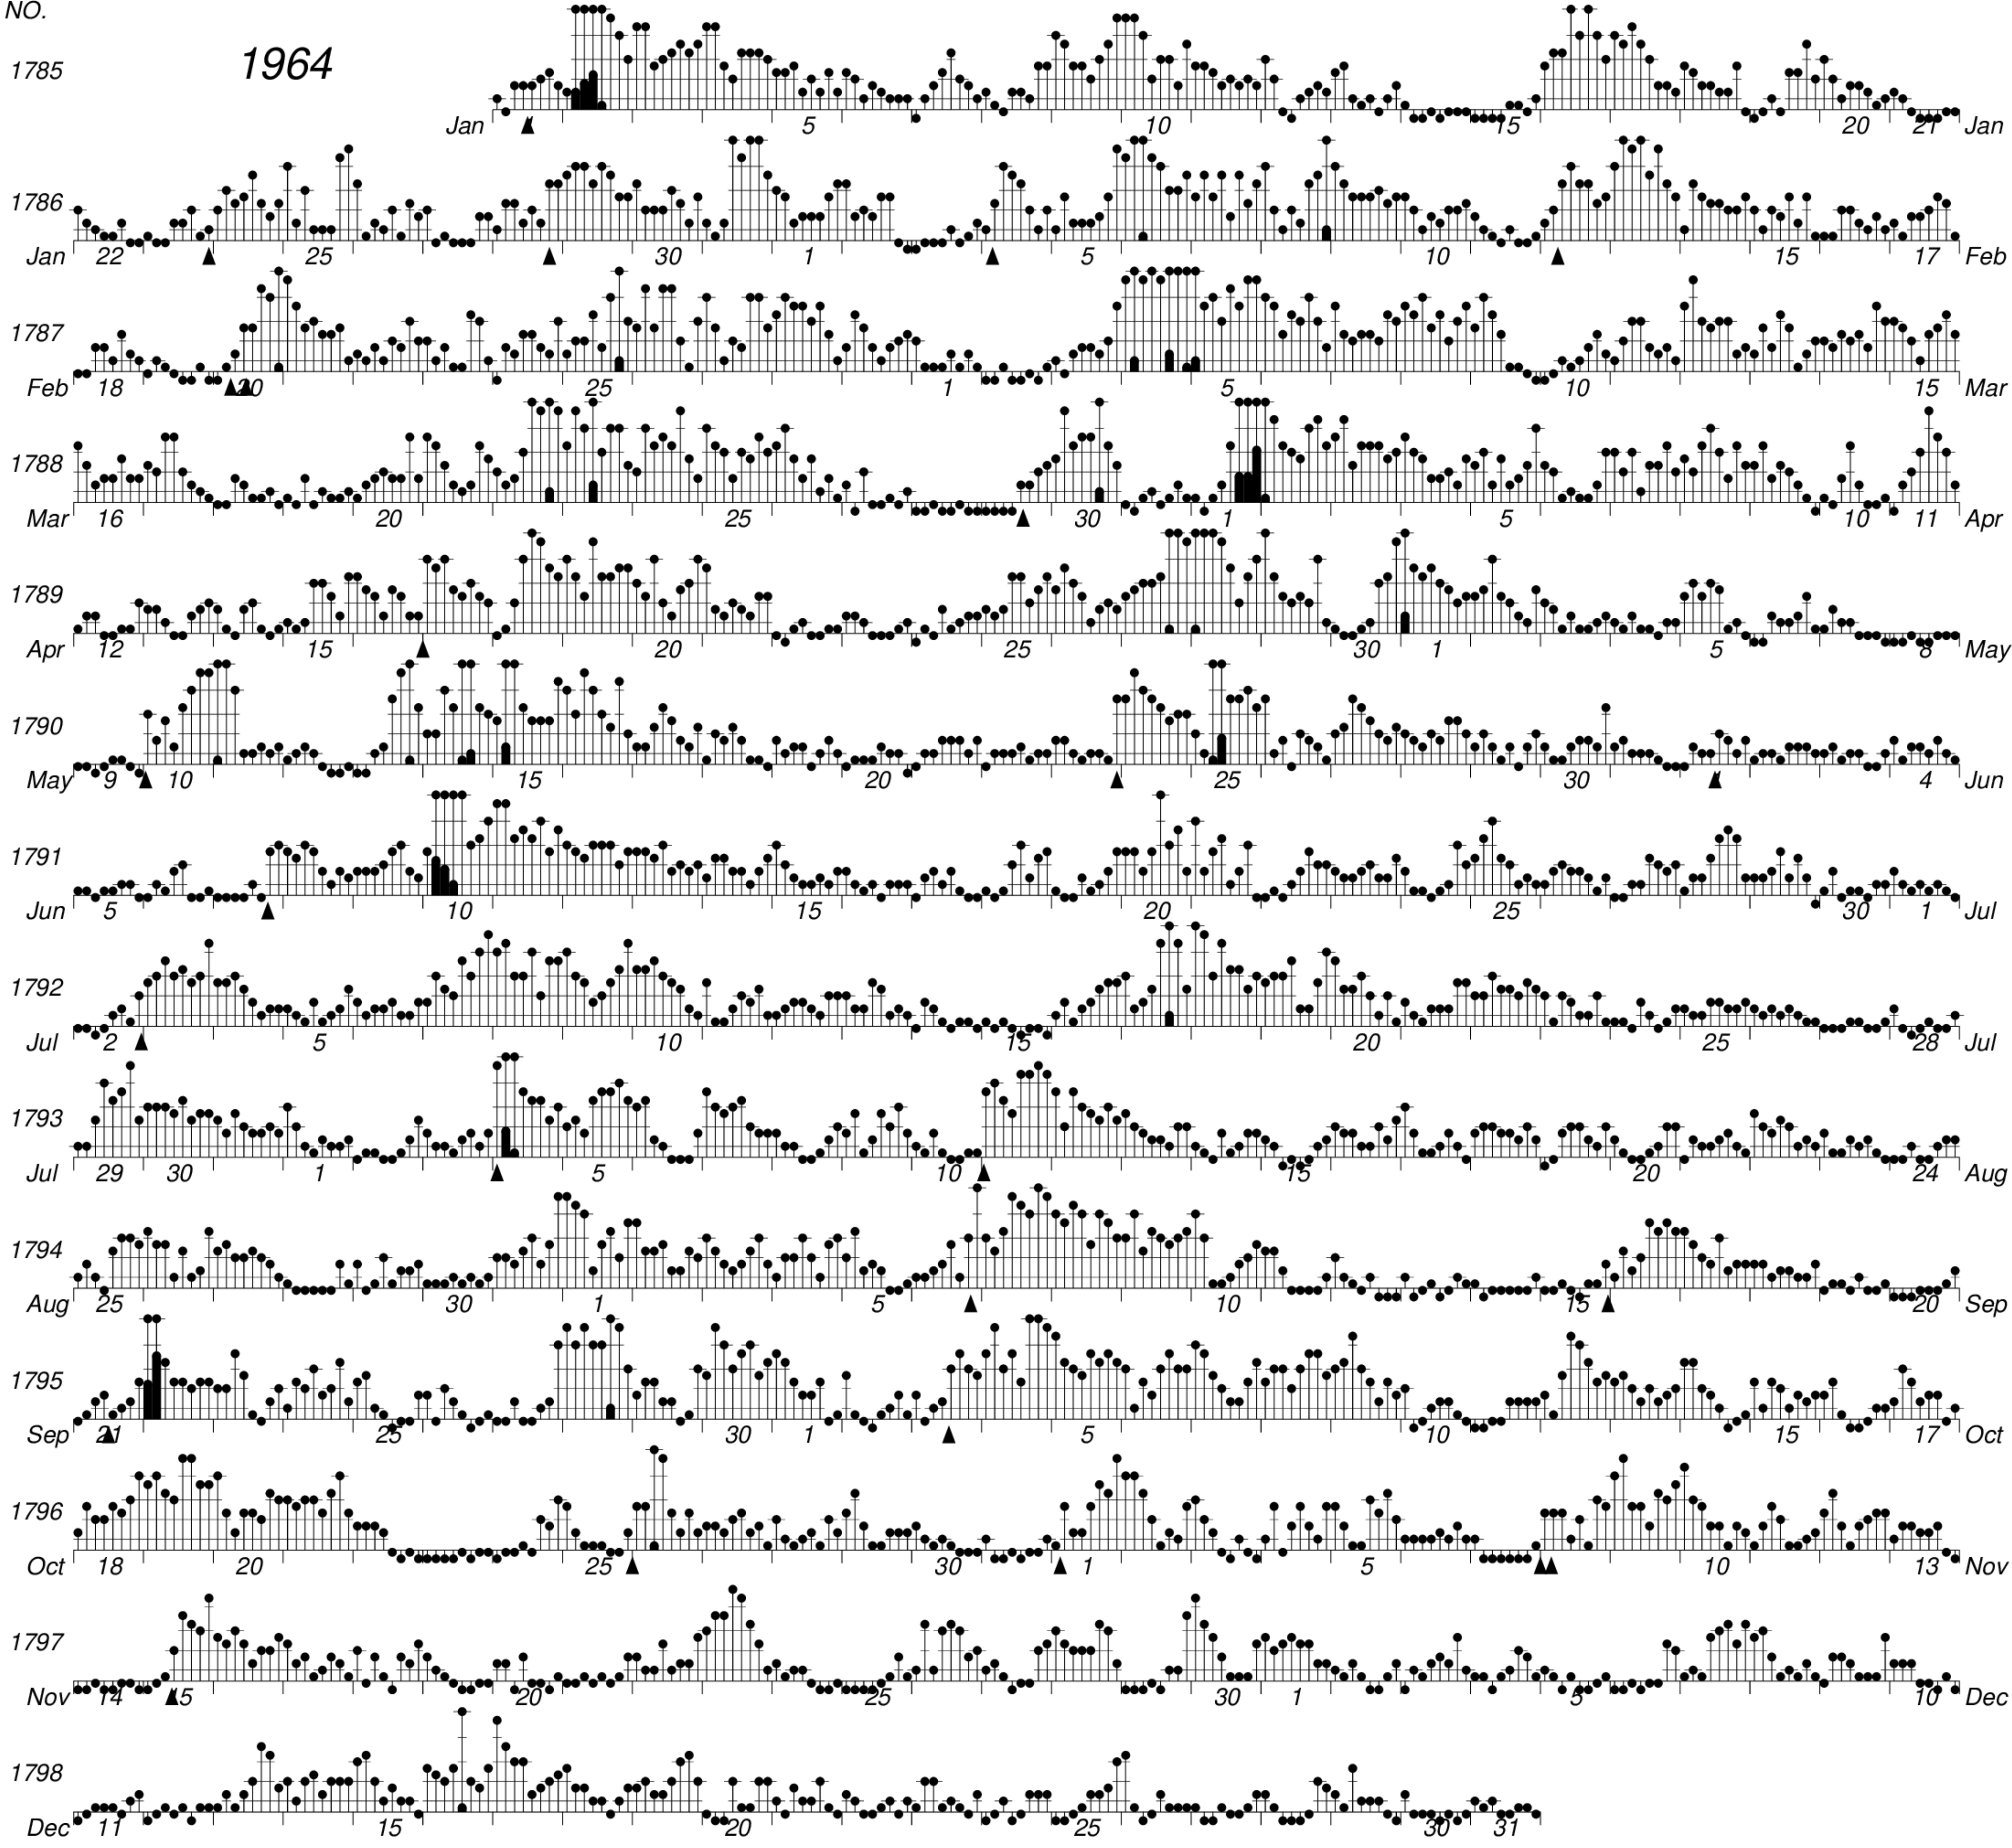

DAYS IN SOLAR ROTATION INTERVAL

1 2 3 4 5 6 7 8 9 10 11 12 13 14 15 16 17 18 19 20 21 22 23 24 25 26 27

ROT.-NO.

1964

KEY

▲ = sudden commencement

GFZ German Research Centre for Geosciences  
**PLANETARY MAGNETIC  
 THREE-HOUR-RANGE INDICES**  
 Kp 1964