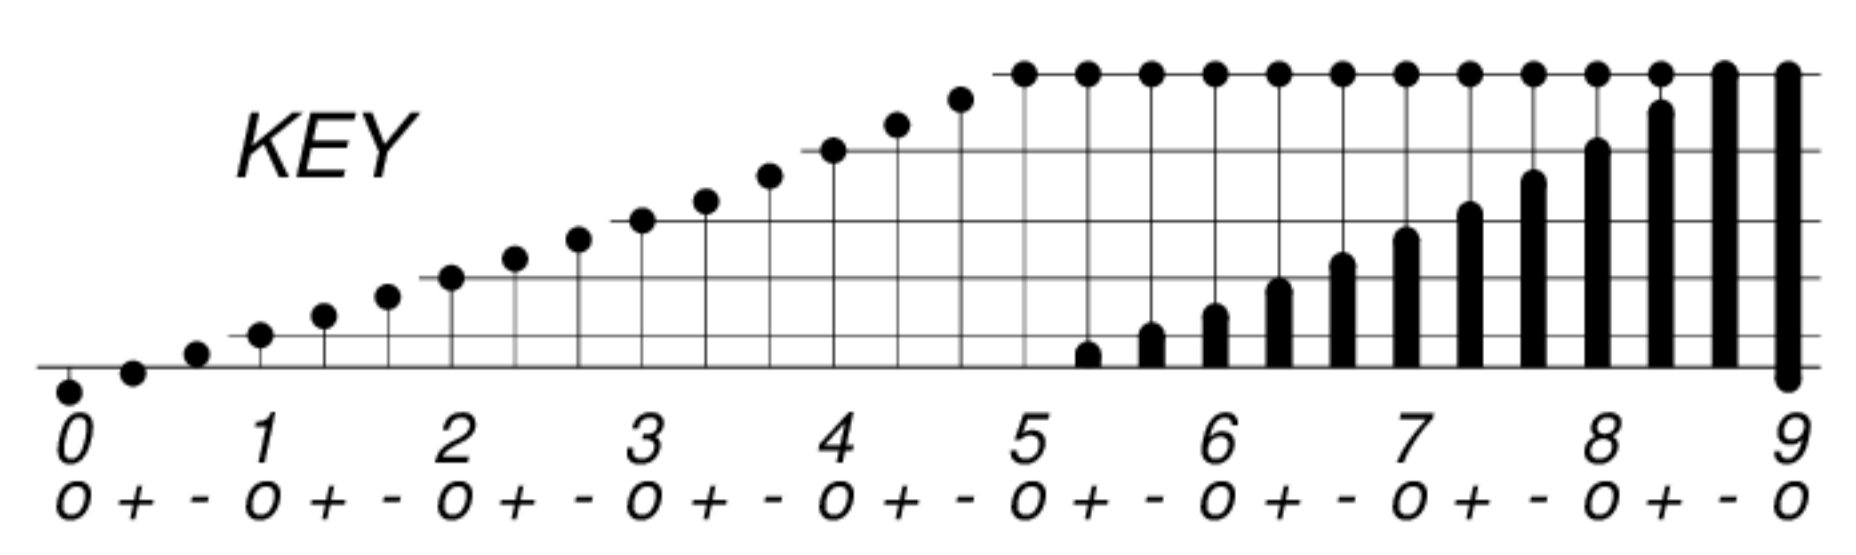

DAYS IN SOLAR ROTATION INTERVAL

1 2 3 4 5 6 7 8 9 10 11 12 13 14 15 16 17 18 19 20 21 22 23 24 25 26 27

ROT.-
NO.

1971

KEY

▲ = sudden commencement

GFZ German Research Centre for Geosciences
**PLANETARY MAGNETIC
 THREE-HOUR-RANGE INDICES**
 Kp 1971