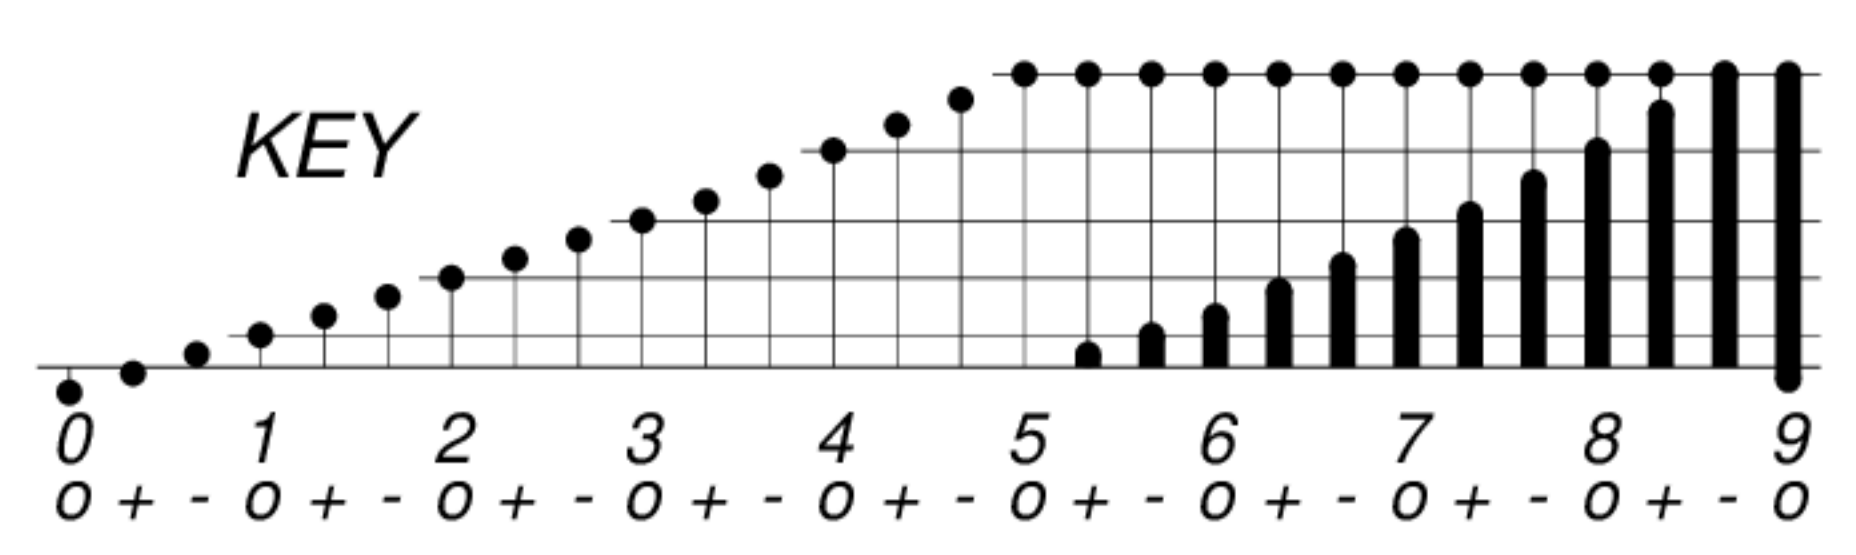

DAYS IN SOLAR ROTATION INTERVAL

1 2 3 4 5 6 7 8 9 10 11 12 13 14 15 16 17 18 19 20 21 22 23 24 25 26 27

ROT.-NO.

2461

2014

2462

2463

2464

2473

2474

2475

KEY

▲ = sudden commencement

GFZ German Research Centre for Geosciences
**PLANETARY MAGNETIC
 THREE-HOUR-RANGE INDICES**
 Kp 2014