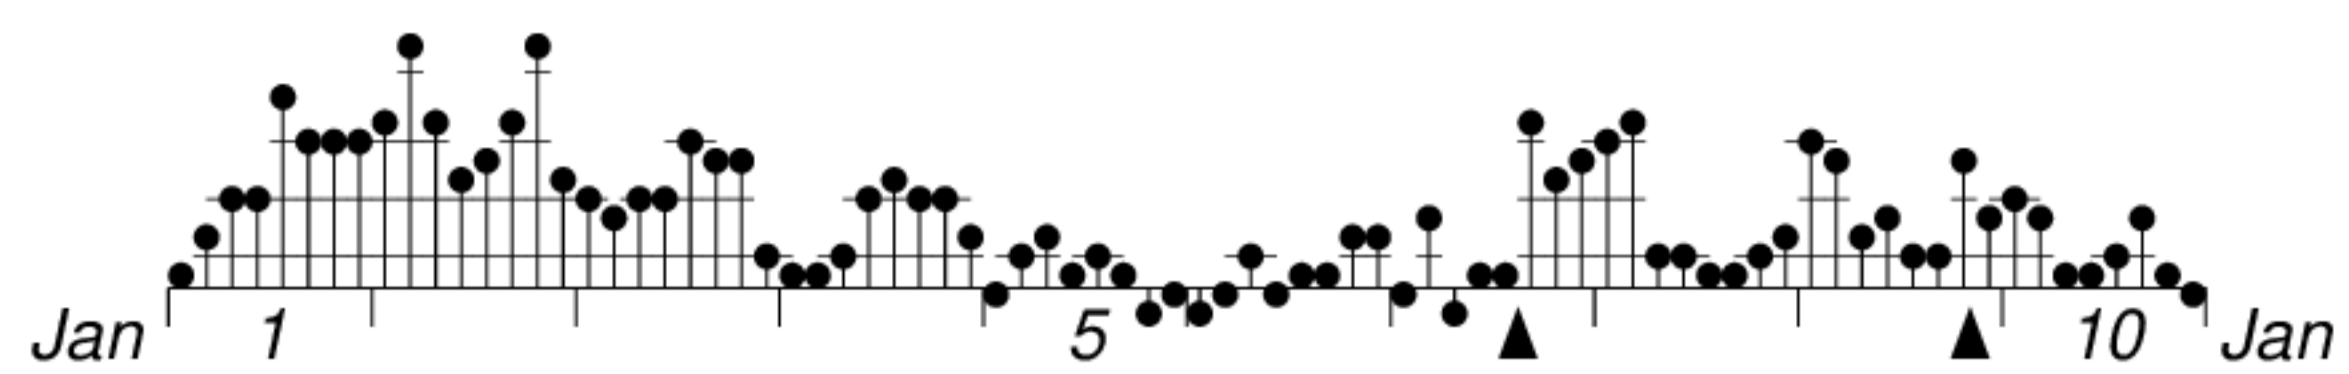

DAYS IN SOLAR ROTATION INTERVAL

1 2 3 4 5 6 7 8 9 10 11 12 13 14 15 16 17 18 19 20 21 22 23 24 25 26 27

ROT.-NO.

2461

2014

2462

2463

2464

2473

2474

2475

KEY

▲ = sudden commencement

GFZ German Research Centre for Geosciences
**PLANETARY MAGNETIC
 THREE-HOUR-RANGE INDICES**
 Kp 2014