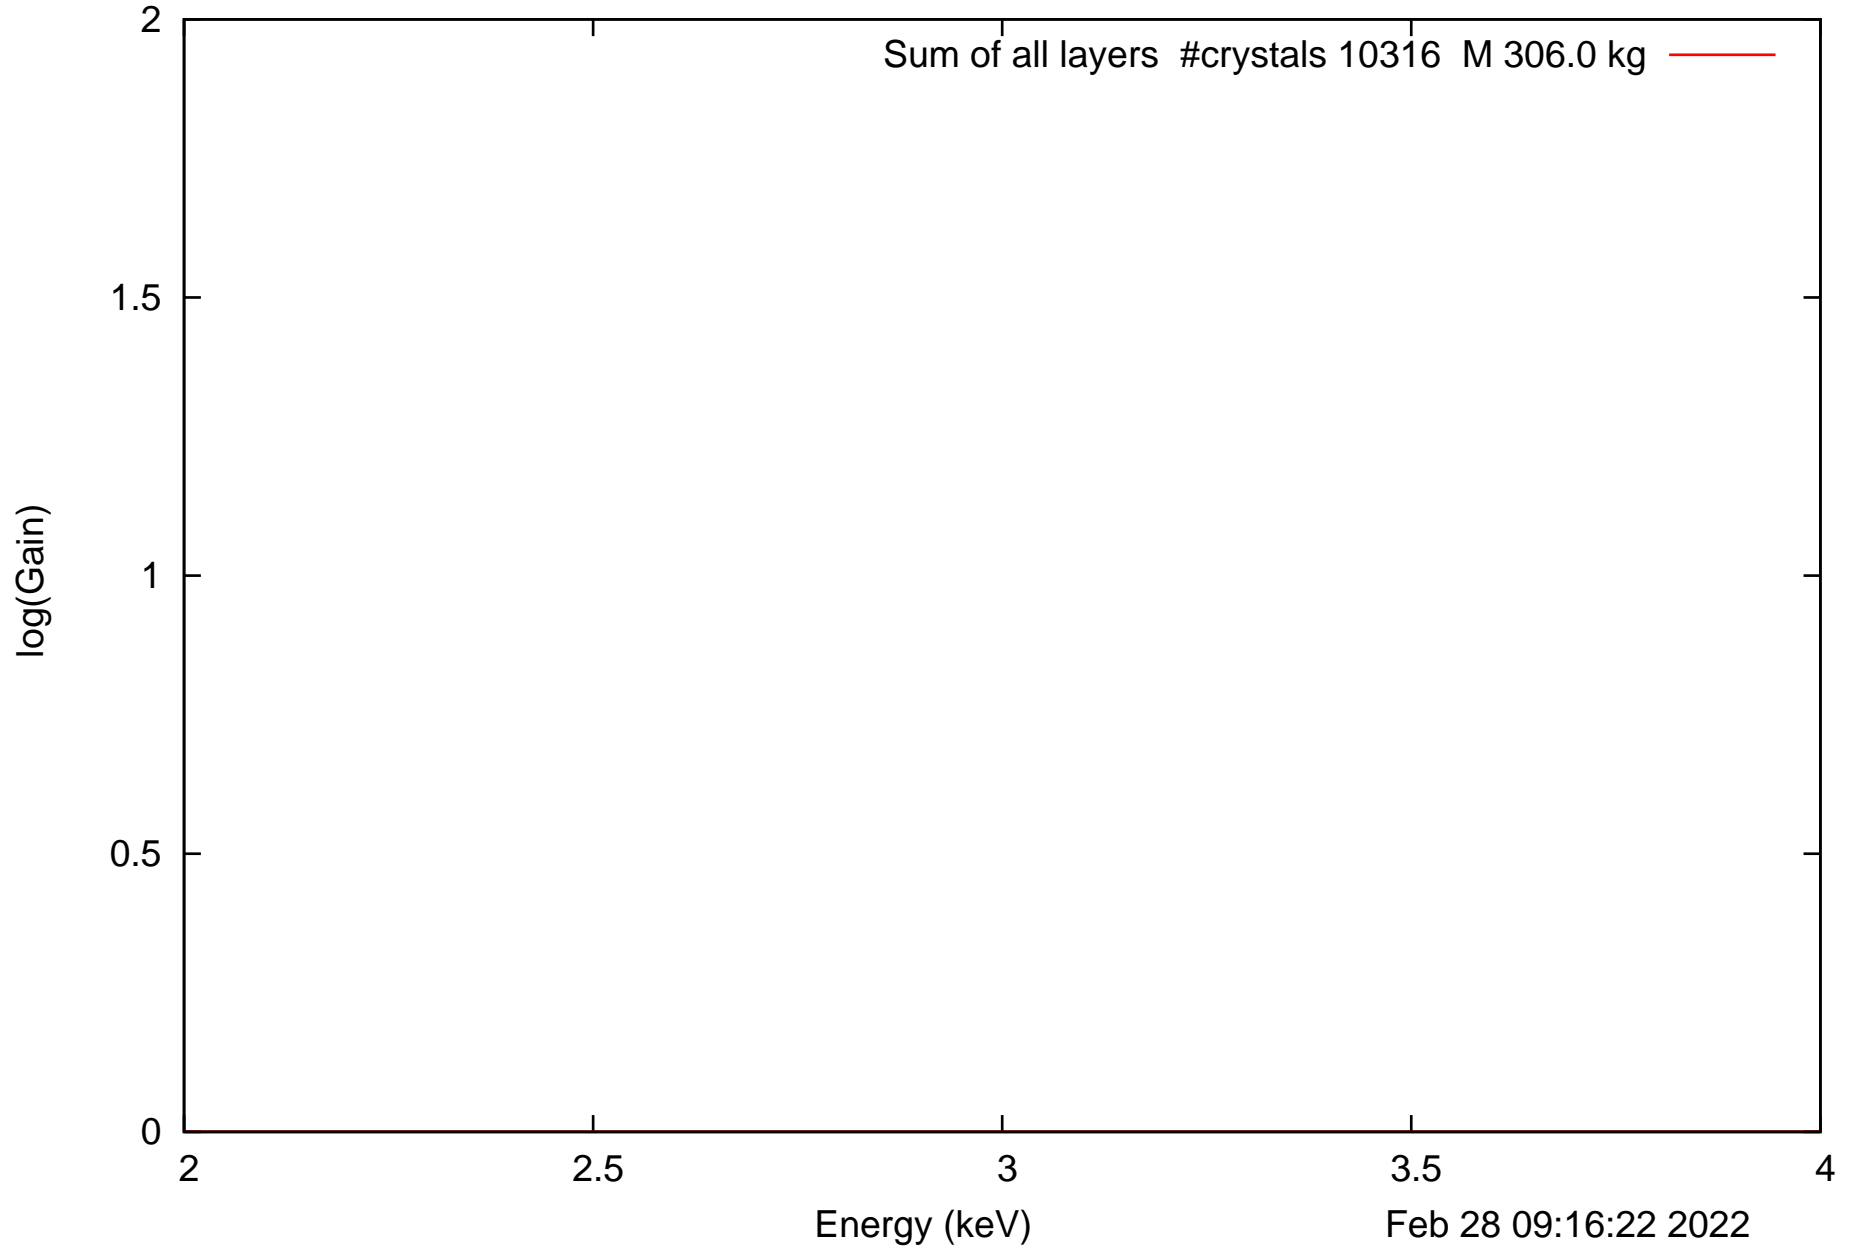

Laue lens diameter: 351 cm, Detect.diameter: 5.0 cm, mosaic: 0.5 arcmin

Laue lens diameter: 351 cm, Detect.diameter: 5.0 cm, mosaic: 0.5 arcmin

Laue lens diameter: 351 cm, Detect.diameter: 5.0 cm, mosaic: 0.5 arcmin