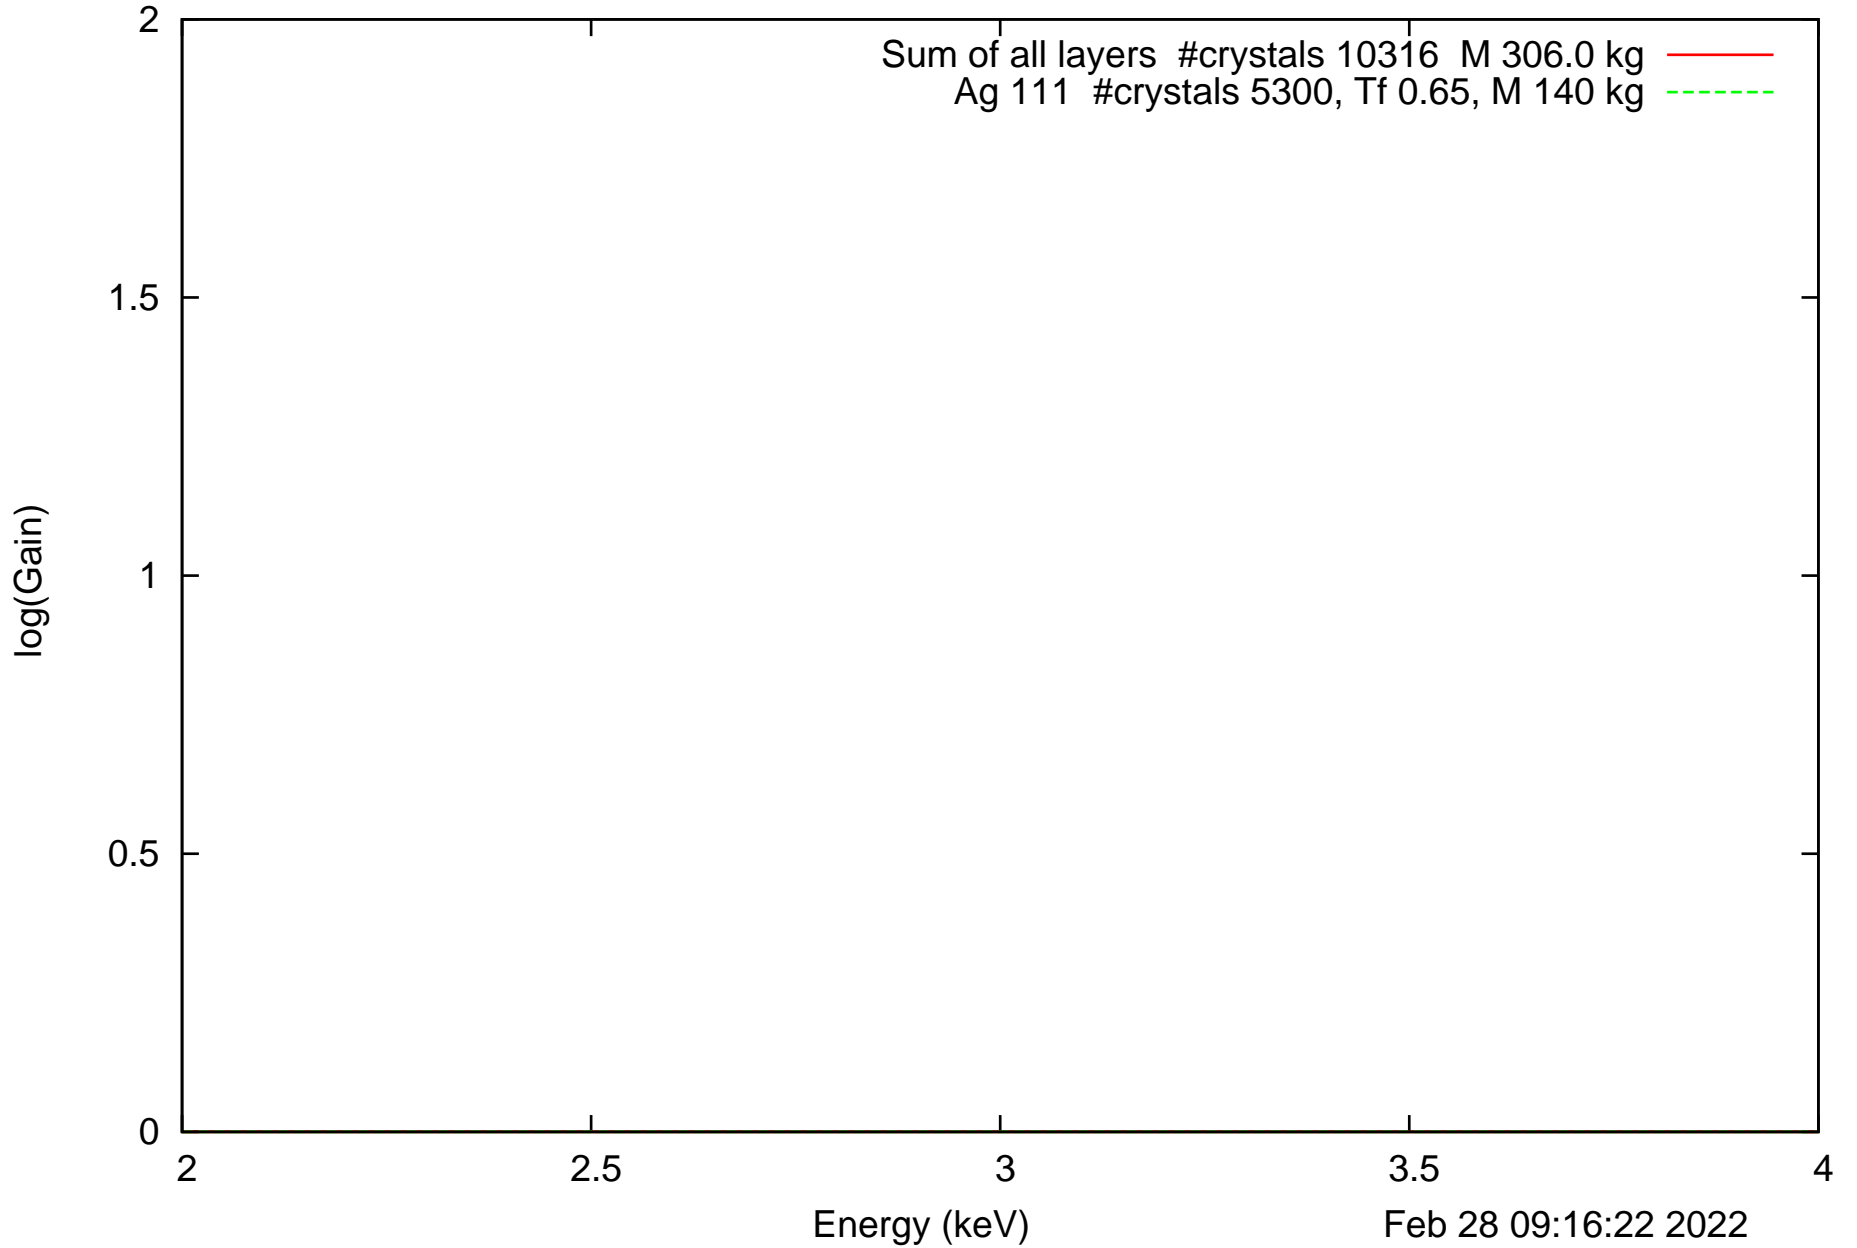

Laue lens diameter: 351 cm, Detect.diameter: 5.0 cm, mosaic: 0.5 arcmin

Laue lens diameter: 351 cm, Detect.diameter: 5.0 cm, mosaic: 0.5 arcmin

Laue lens diameter: 351 cm, Detect.diameter: 5.0 cm, mosaic: 0.5 arcmin