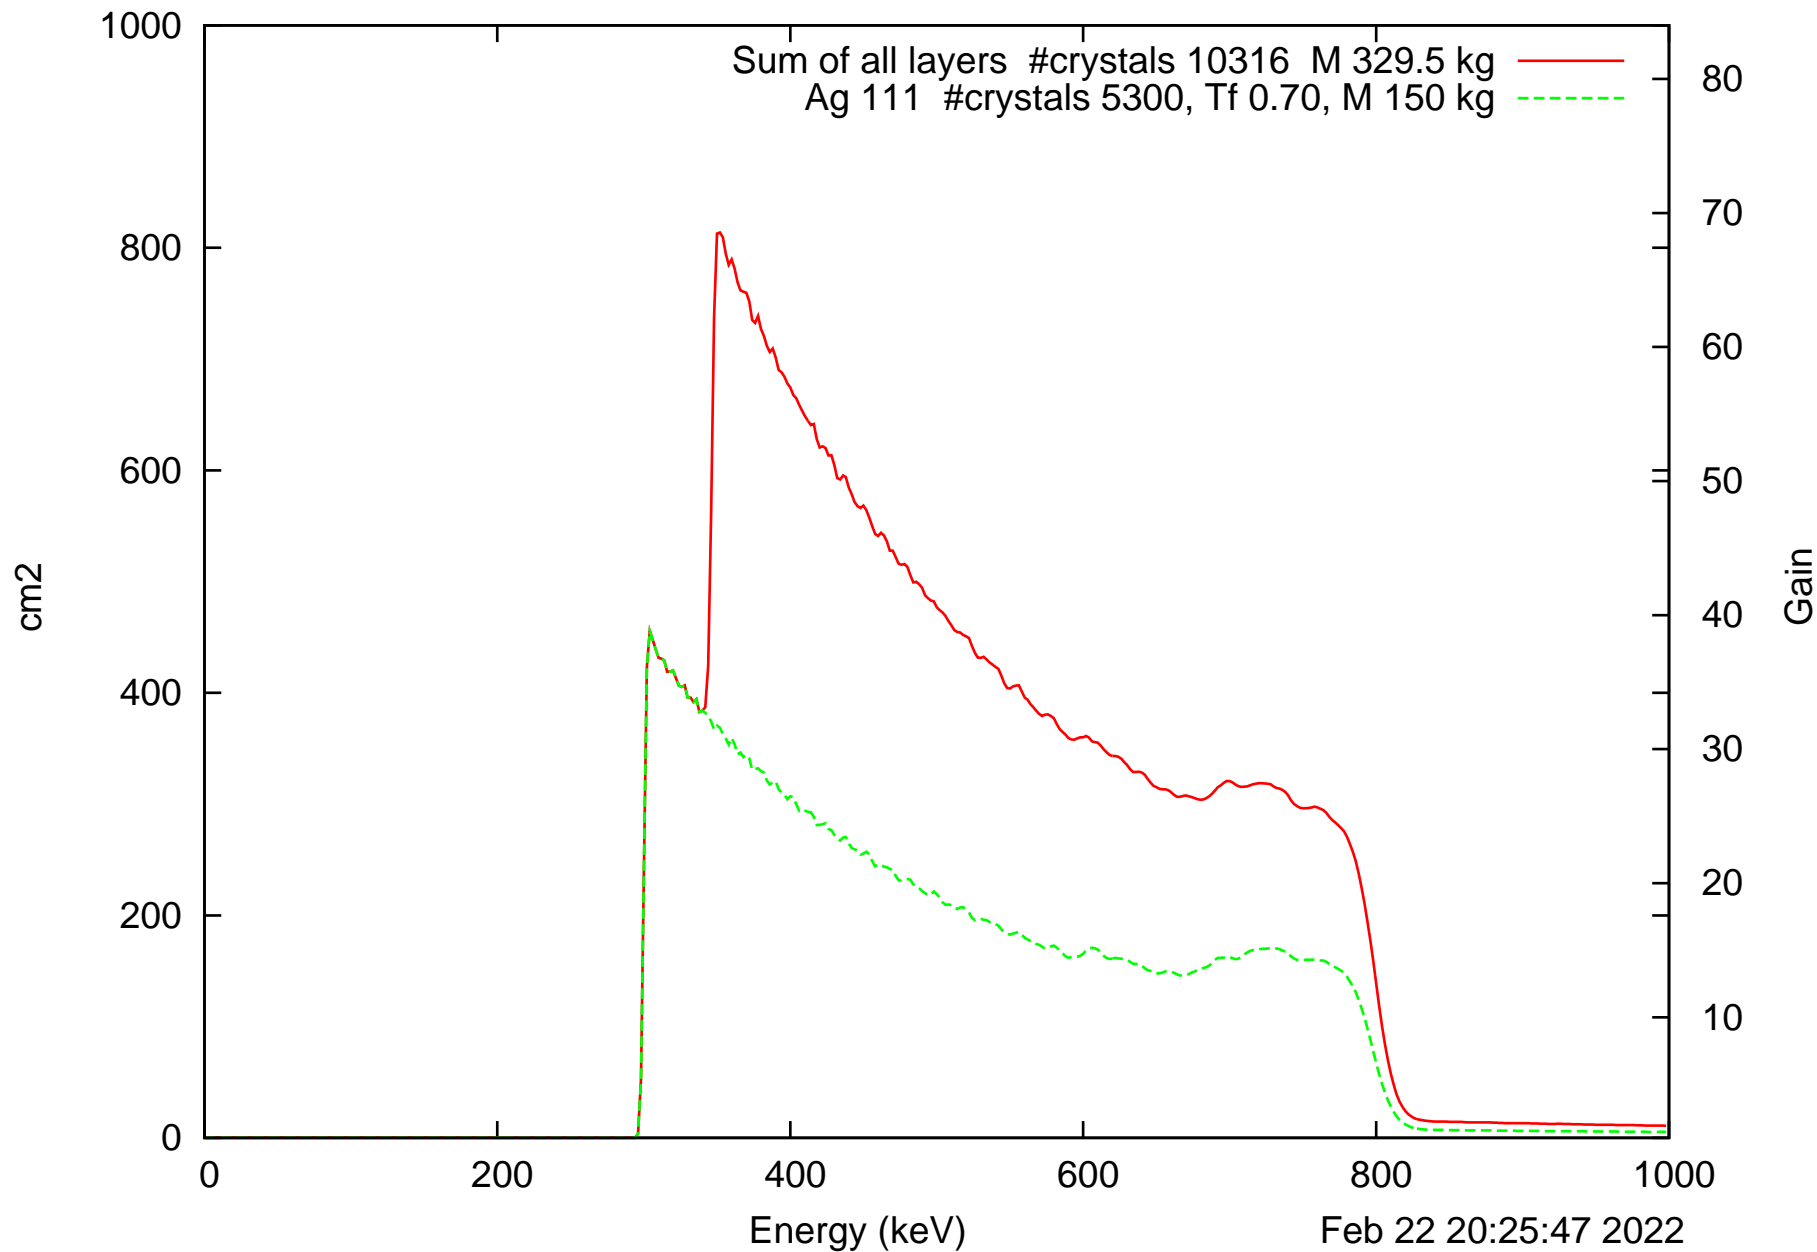

Laue lens diameter: 351 cm, Detect.diameter: 4.0 cm, mosaic: 0.5 arcmin

Laue lens diameter: 351 cm, Detect.diameter: 4.0 cm, mosaic: 0.5 arcmin

Laue lens diameter: 351 cm, Detect.diameter: 4.0 cm, mosaic: 0.5 arcmin