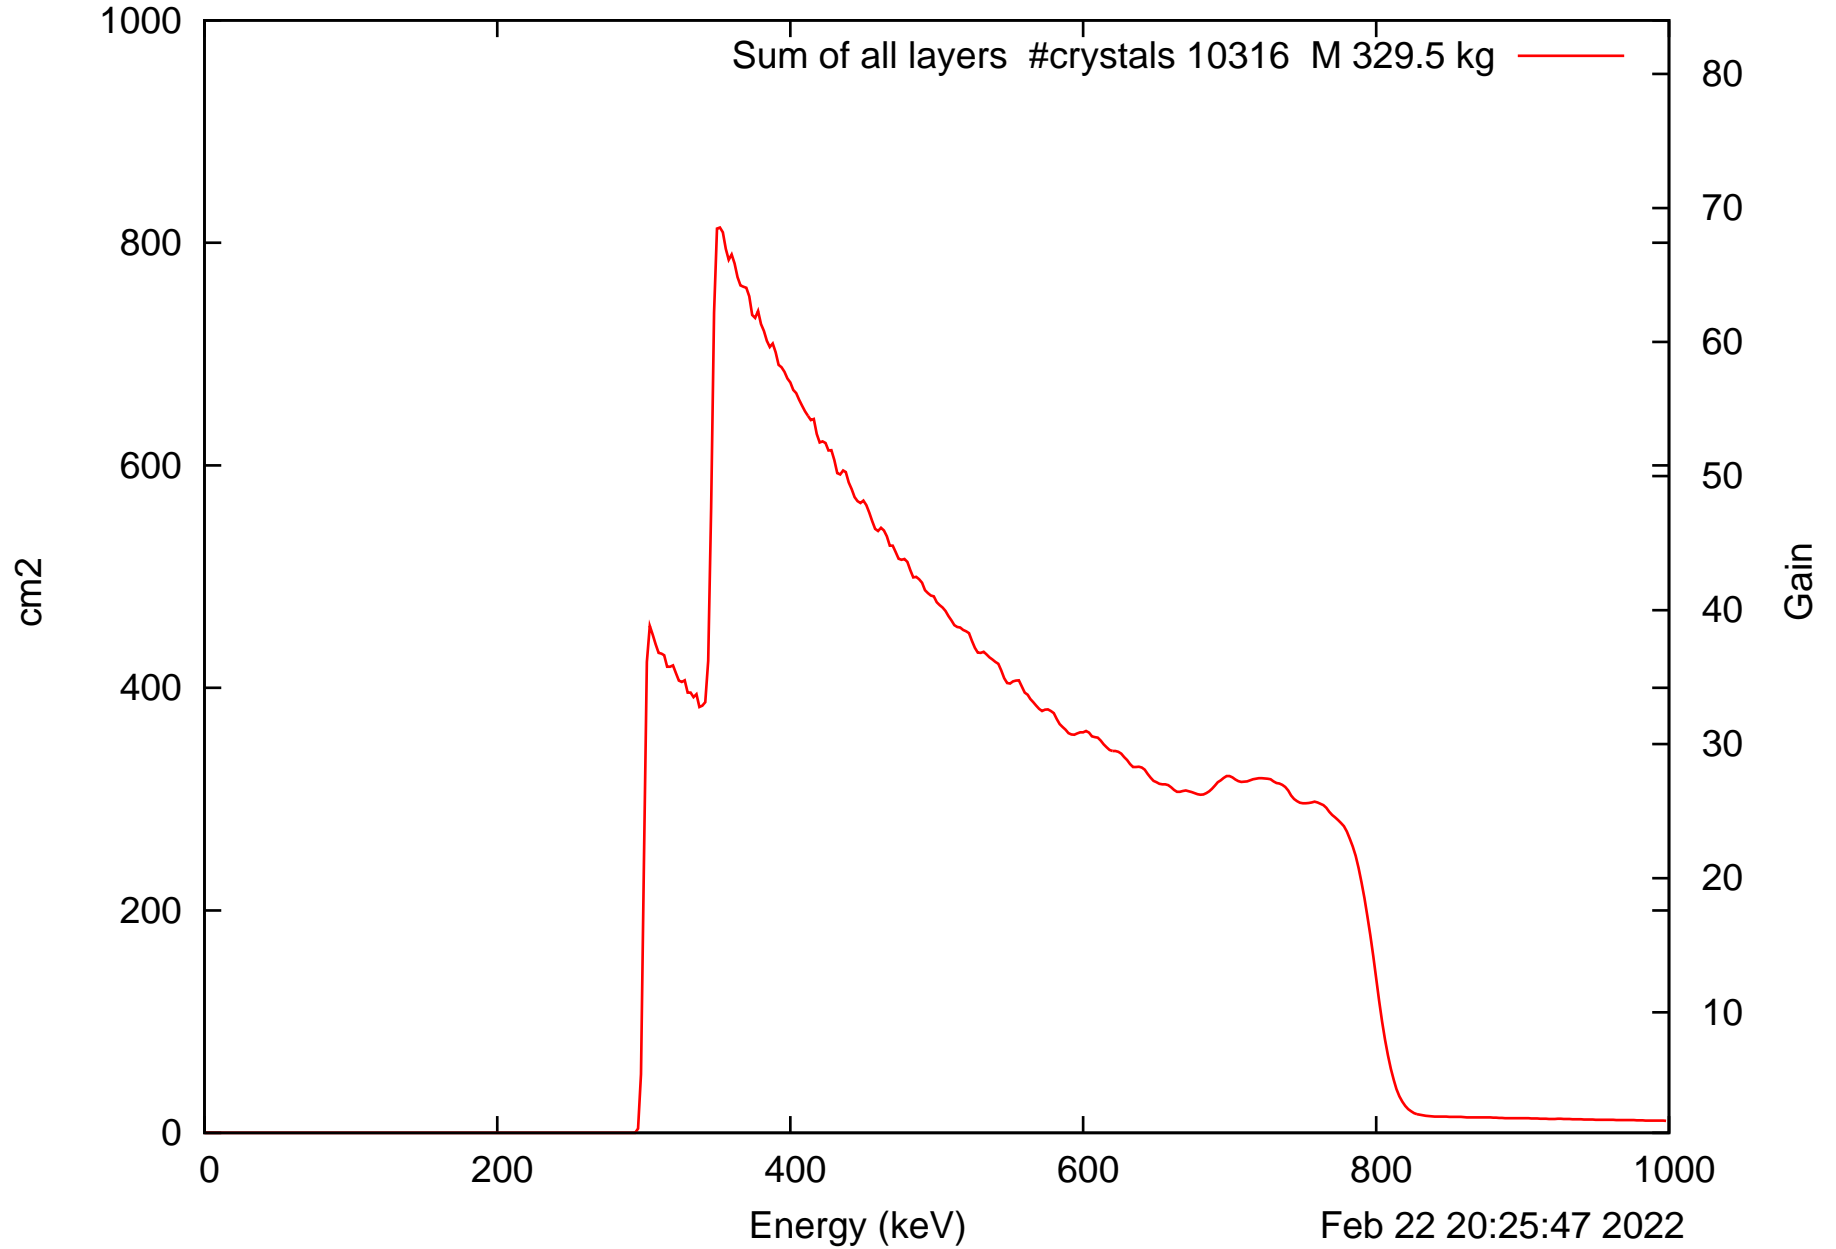

Laue lens diameter: 351 cm, Detect.diameter: 4.0 cm, mosaic: 0.5 arcmin

Laue lens diameter: 351 cm, Detect.diameter: 4.0 cm, mosaic: 0.5 arcmin

Laue lens diameter: 351 cm, Detect.diameter: 4.0 cm, mosaic: 0.5 arcmin