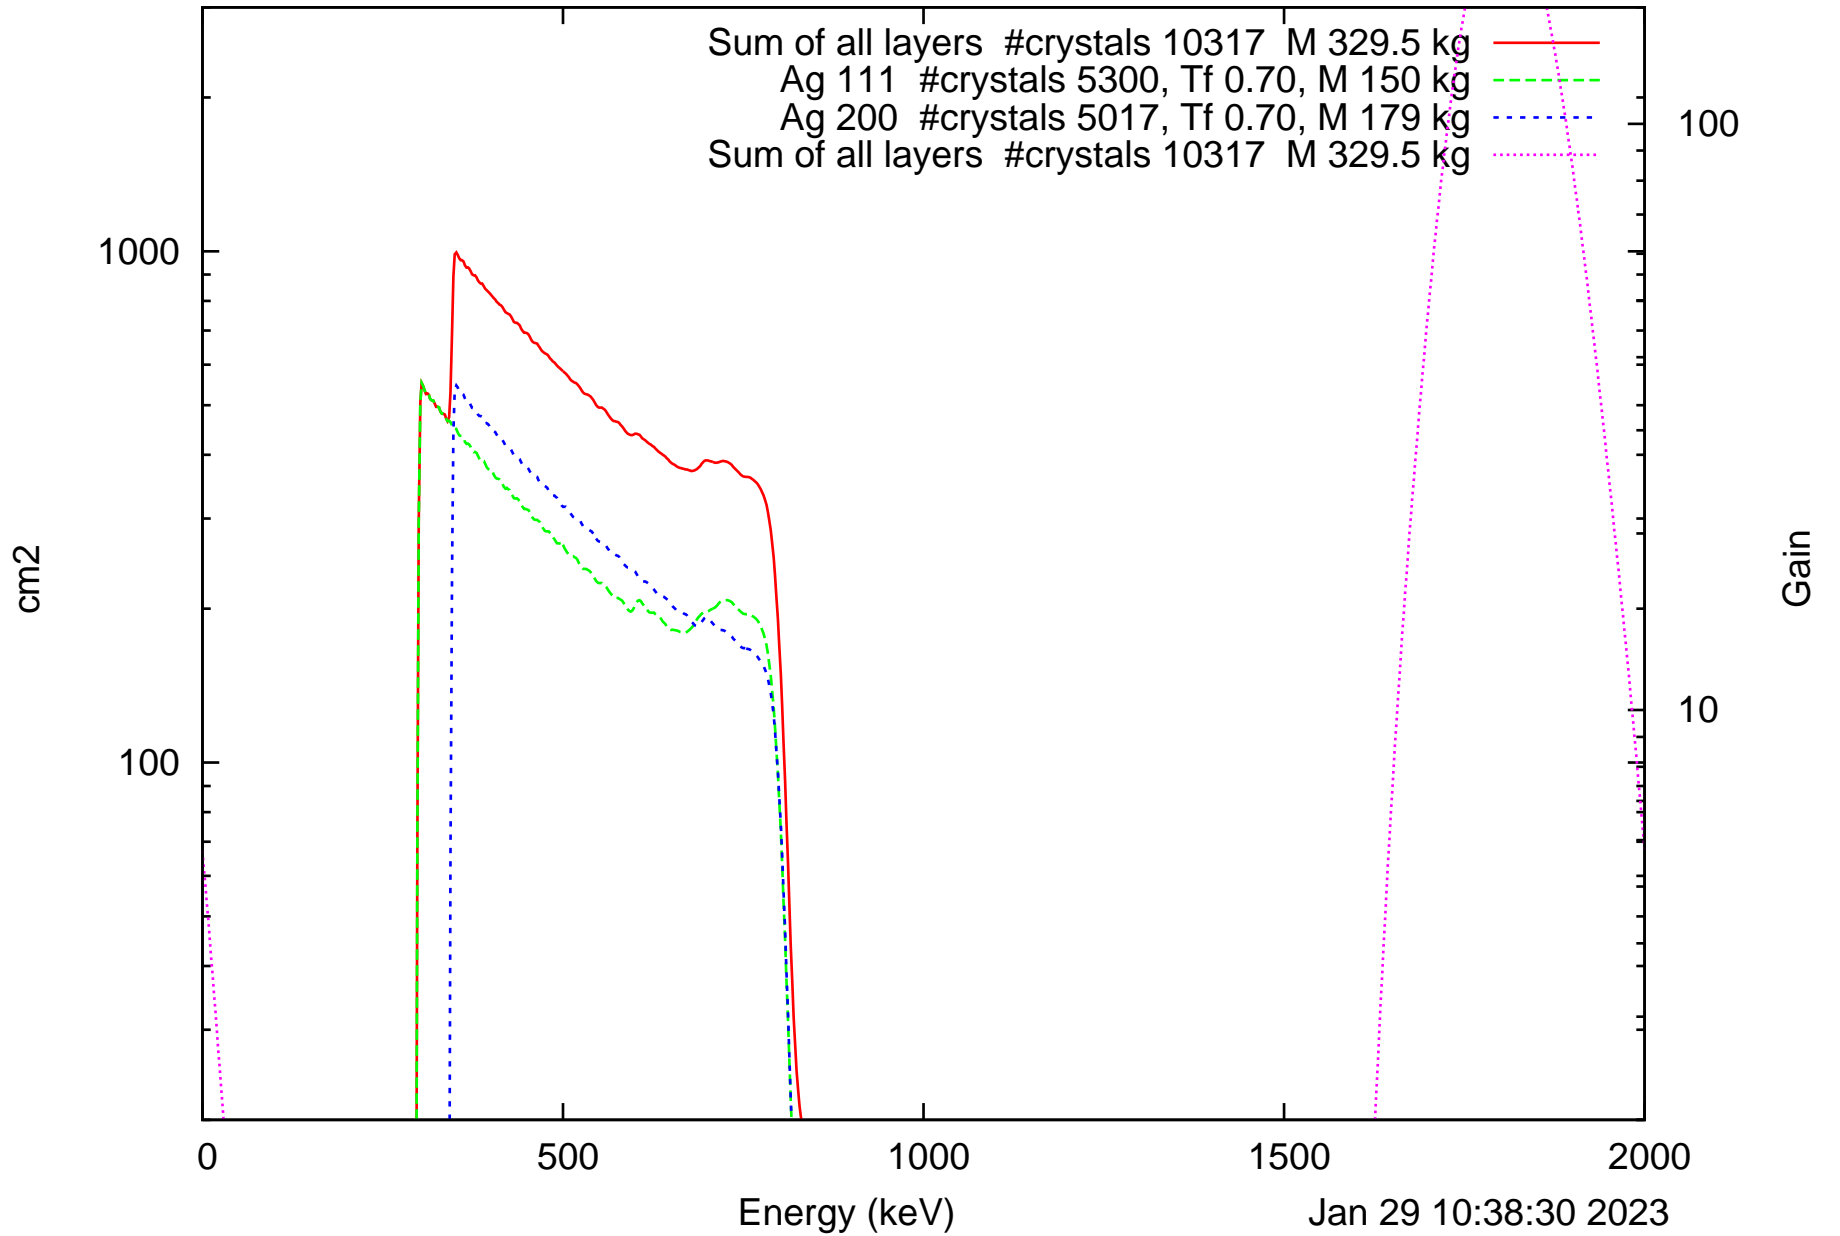

Laue lens diameter: 351 cm, Detect.diameter: 5.0 cm, mosaic: 0.5 arcmin

Laue lens diameter: 351 cm, Detect.diameter: 5.0 cm, mosaic: 0.5 arcmin

Laue lens diameter: 351 cm, Detect.diameter: 5.0 cm, mosaic: 0.5 arcmin