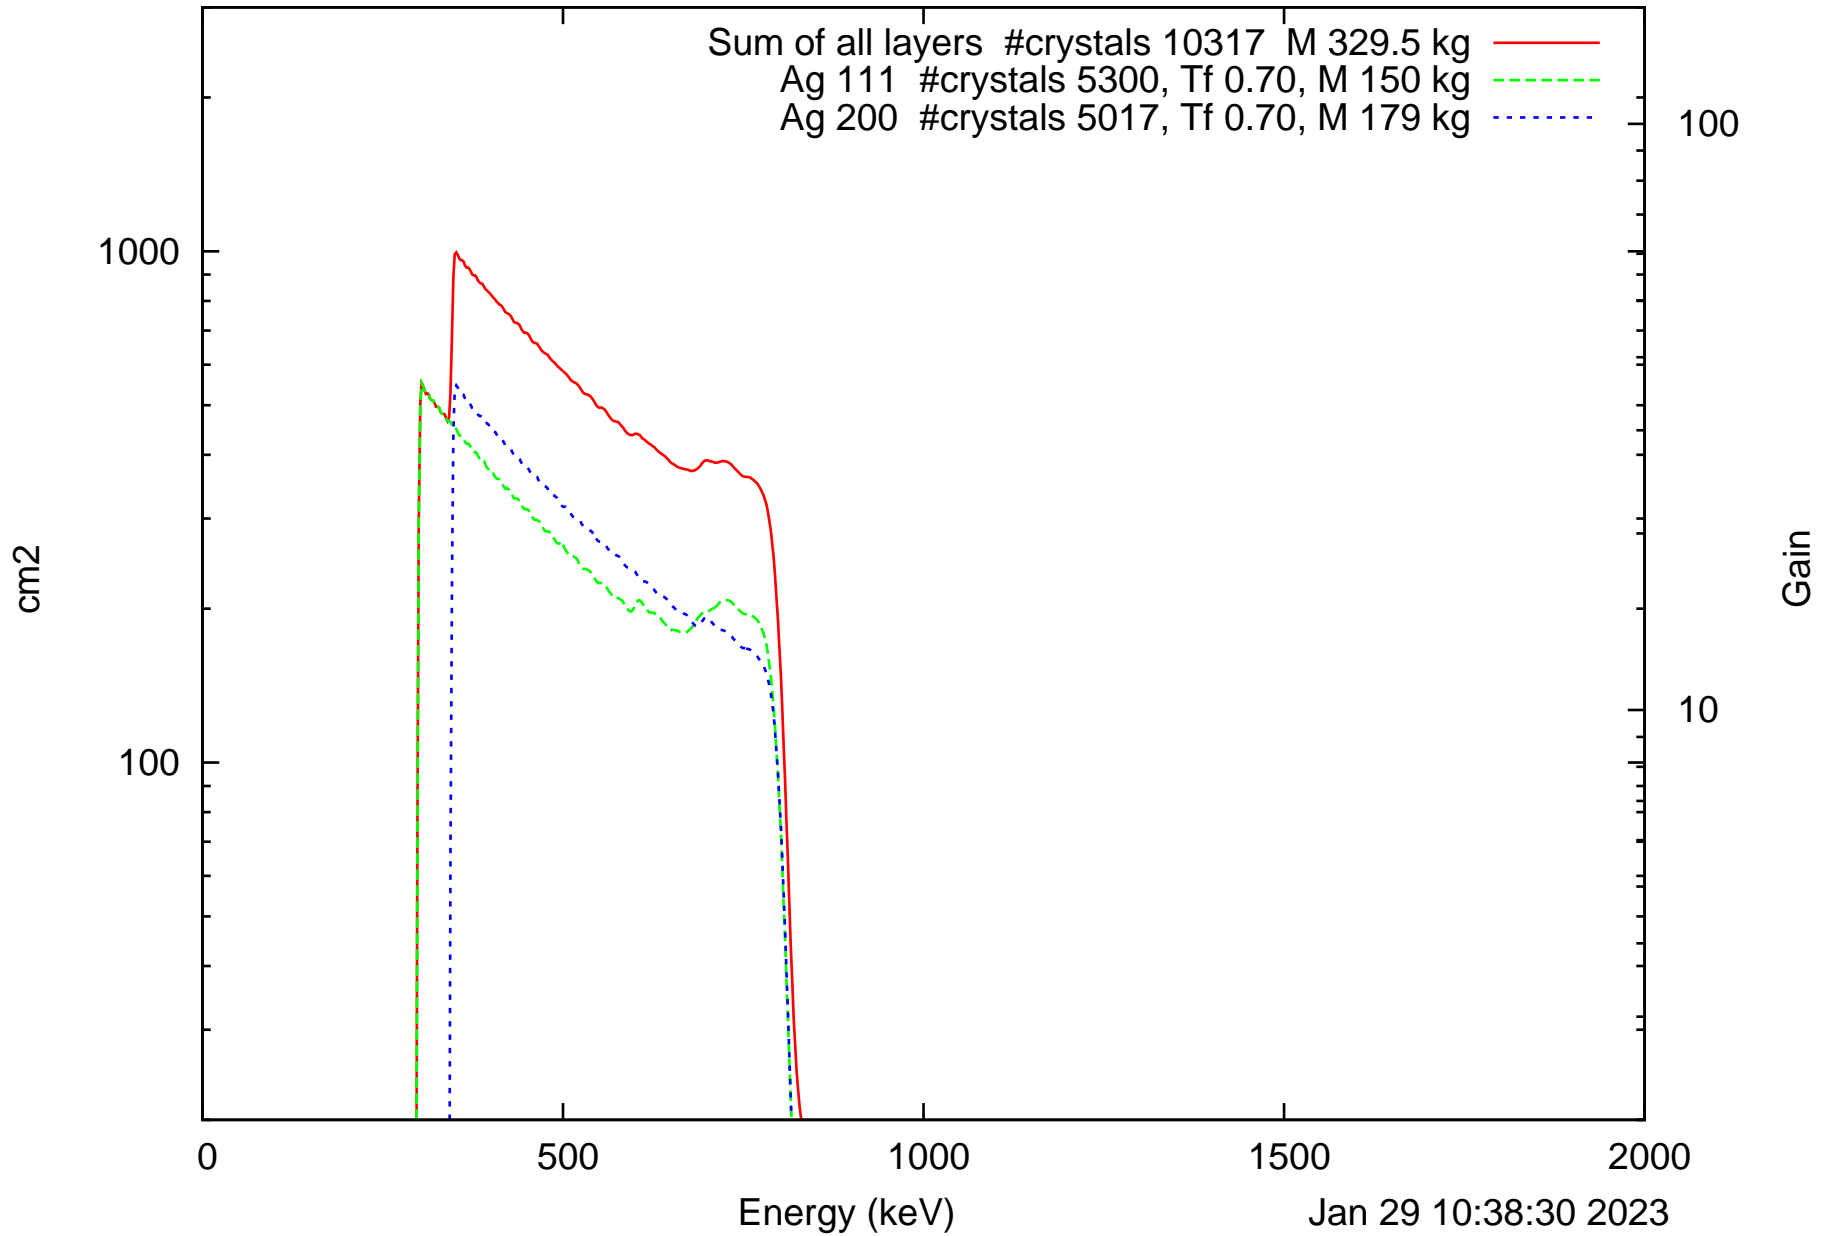

Laue lens diameter: 351 cm, Detect.diameter: 5.0 cm, mosaic: 0.5 arcmin

Laue lens diameter: 351 cm, Detect.diameter: 5.0 cm, mosaic: 0.5 arcmin

Laue lens diameter: 351 cm, Detect.diameter: 5.0 cm, mosaic: 0.5 arcmin