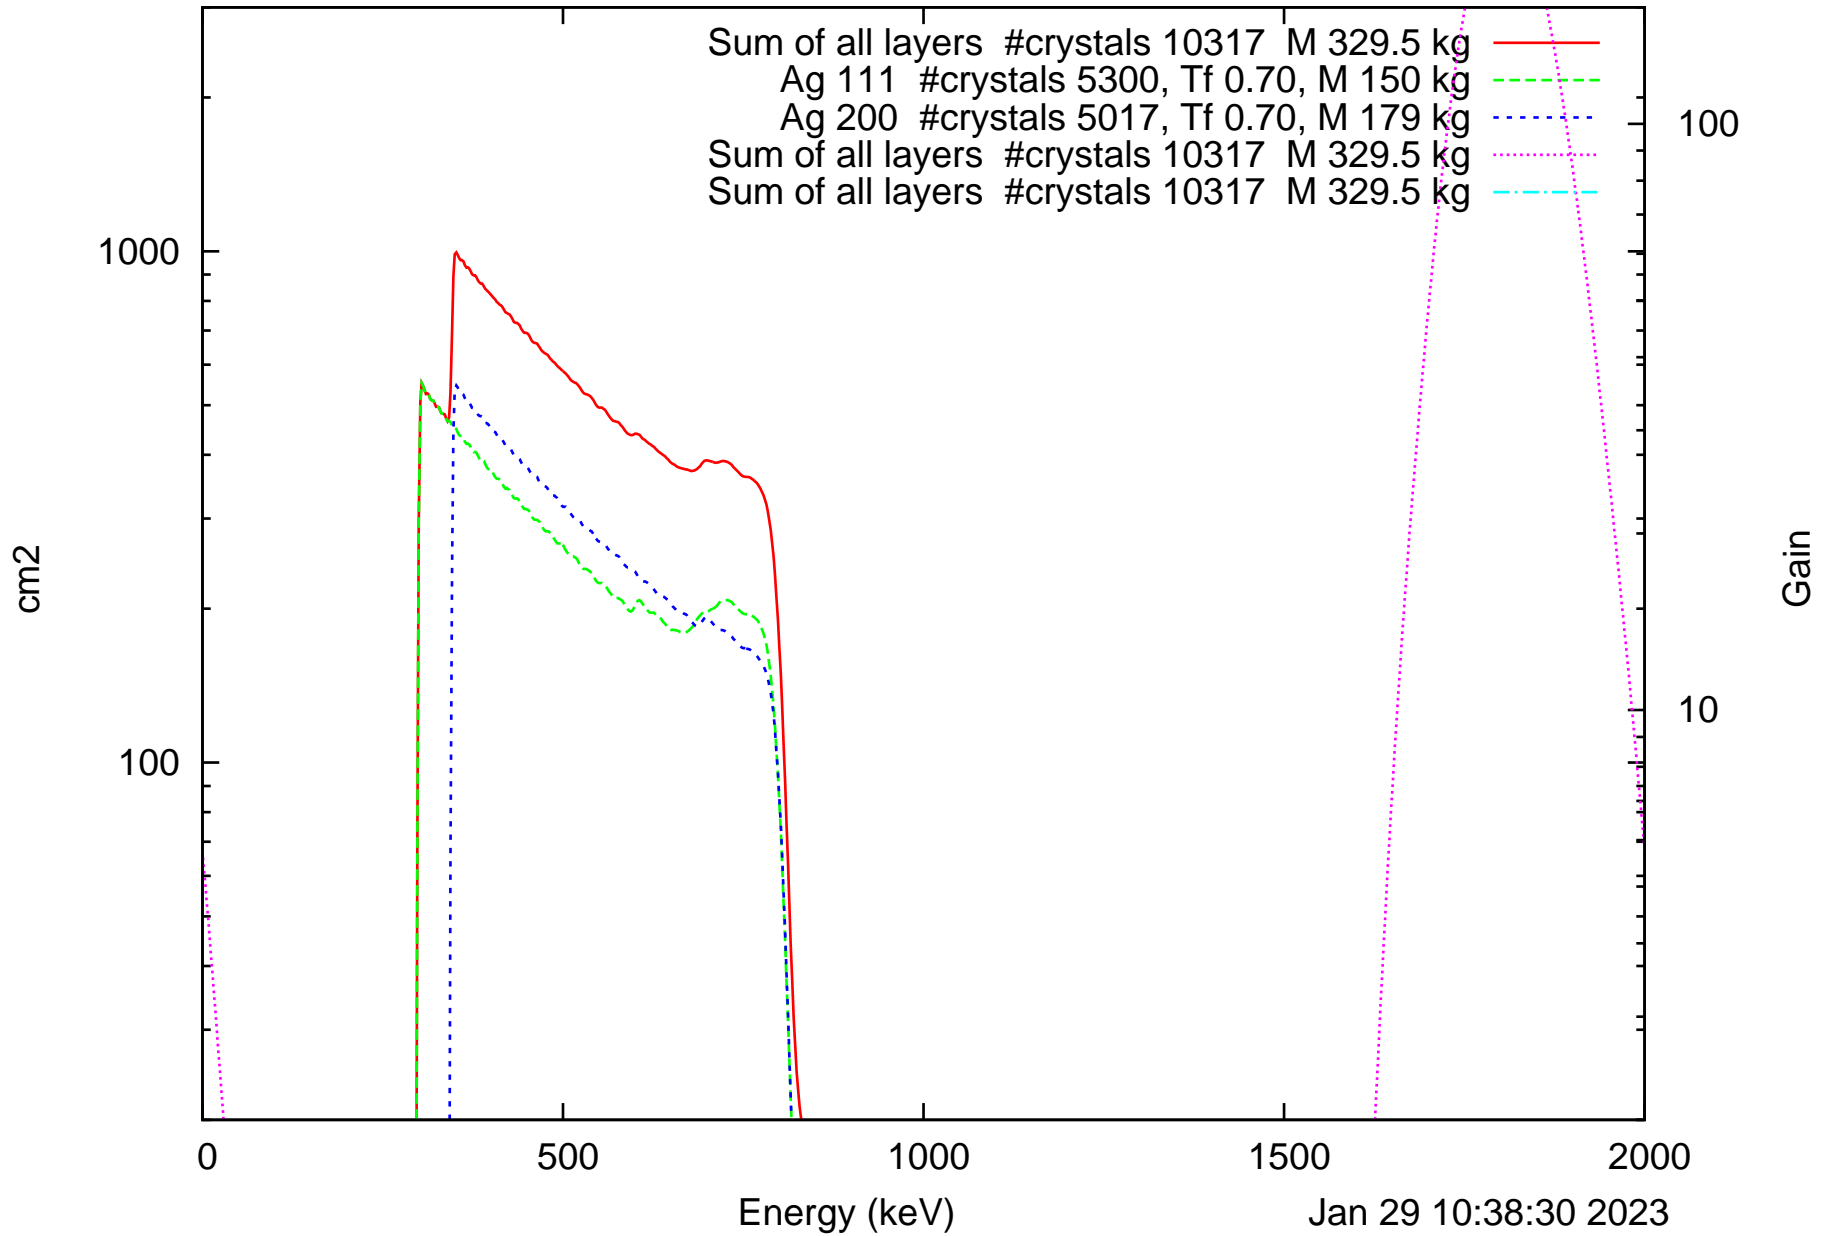

Laue lens diameter: 351 cm, Detect.diameter: 5.0 cm, mosaic: 0.5 arcmin

Laue lens diameter: 351 cm, Detect.diameter: 5.0 cm, mosaic: 0.5 arcmin

Laue lens diameter: 351 cm, Detect.diameter: 5.0 cm, mosaic: 0.5 arcmin