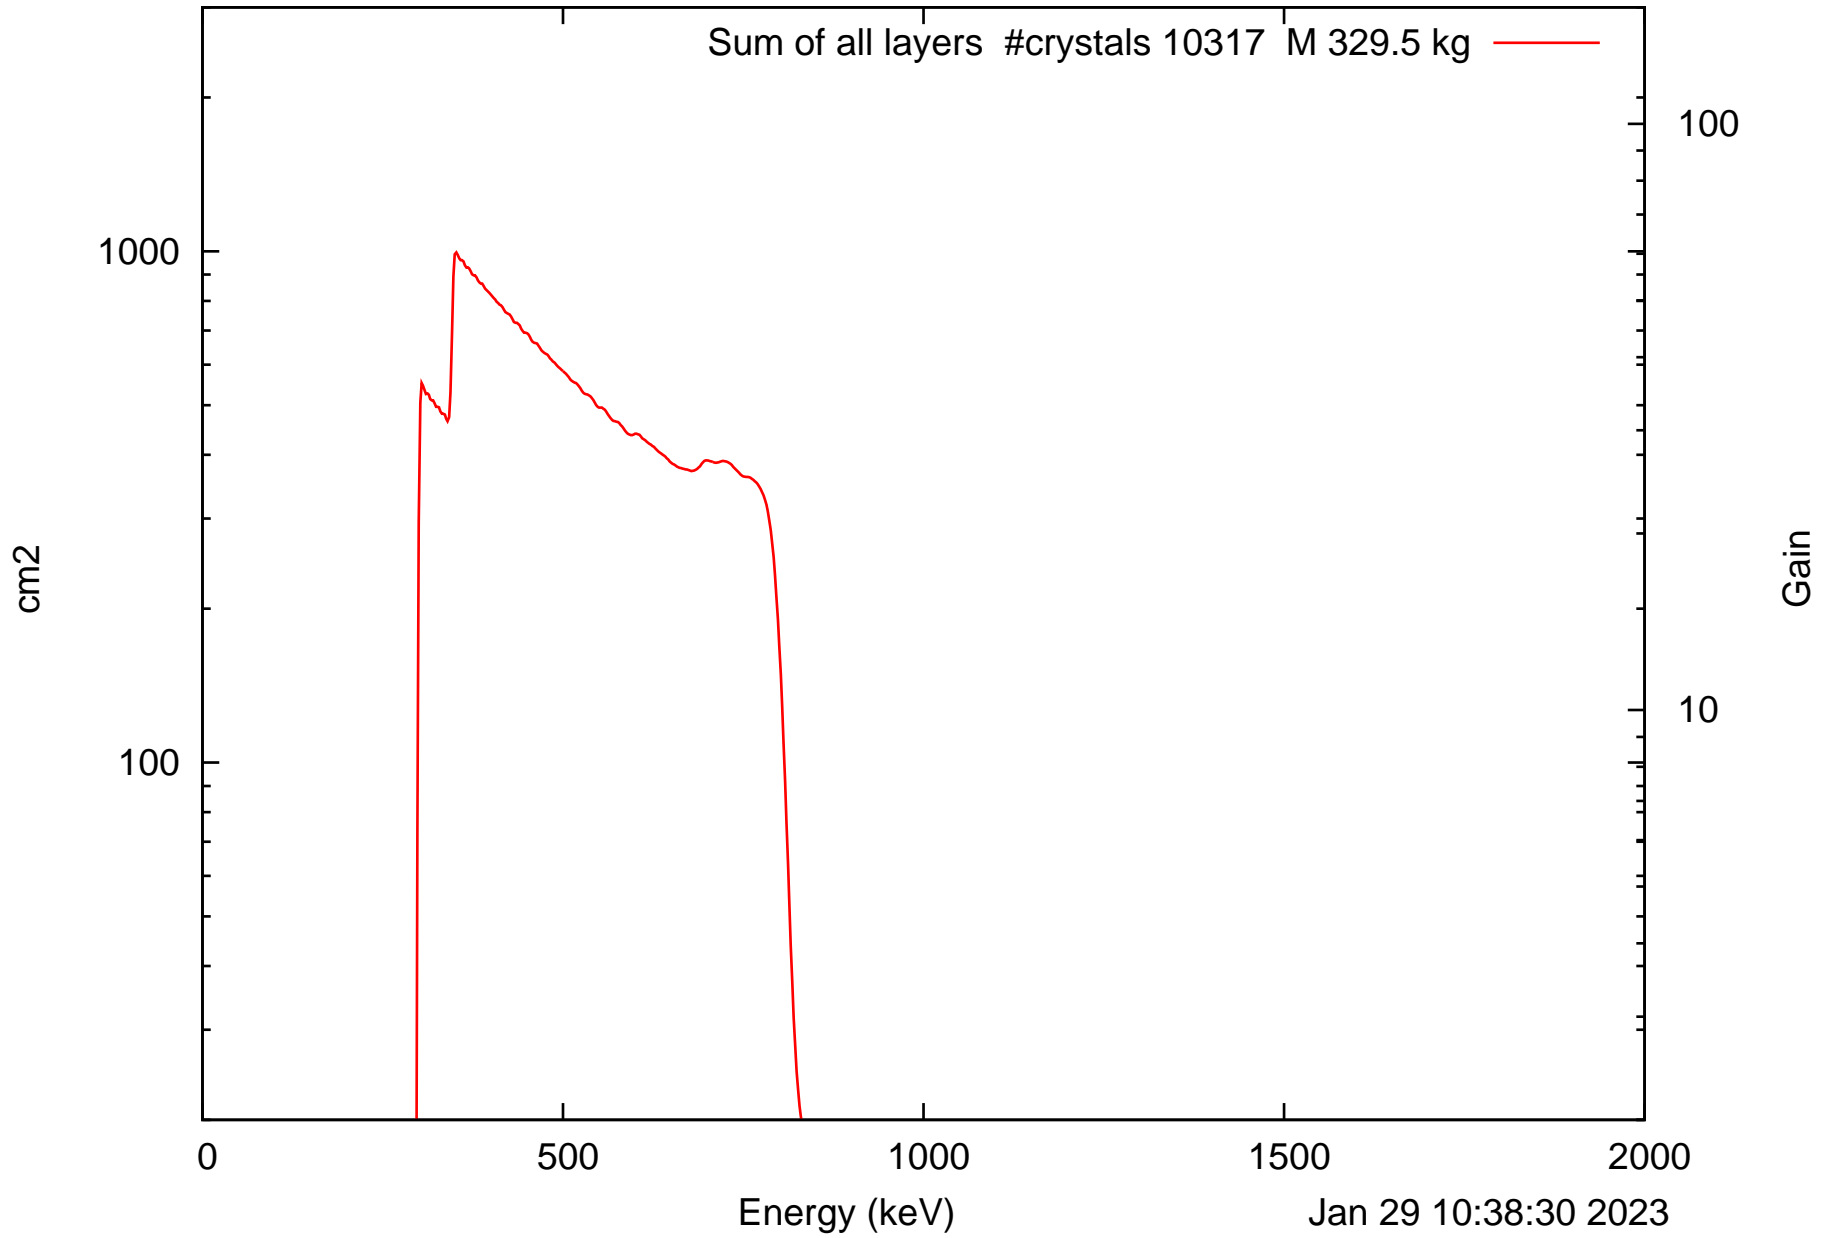

Laue lens diameter: 351 cm, Detect.diameter: 5.0 cm, mosaic: 0.5 arcmin

Laue lens diameter: 351 cm, Detect.diameter: 5.0 cm, mosaic: 0.5 arcmin

Laue lens diameter: 351 cm, Detect.diameter: 5.0 cm, mosaic: 0.5 arcmin