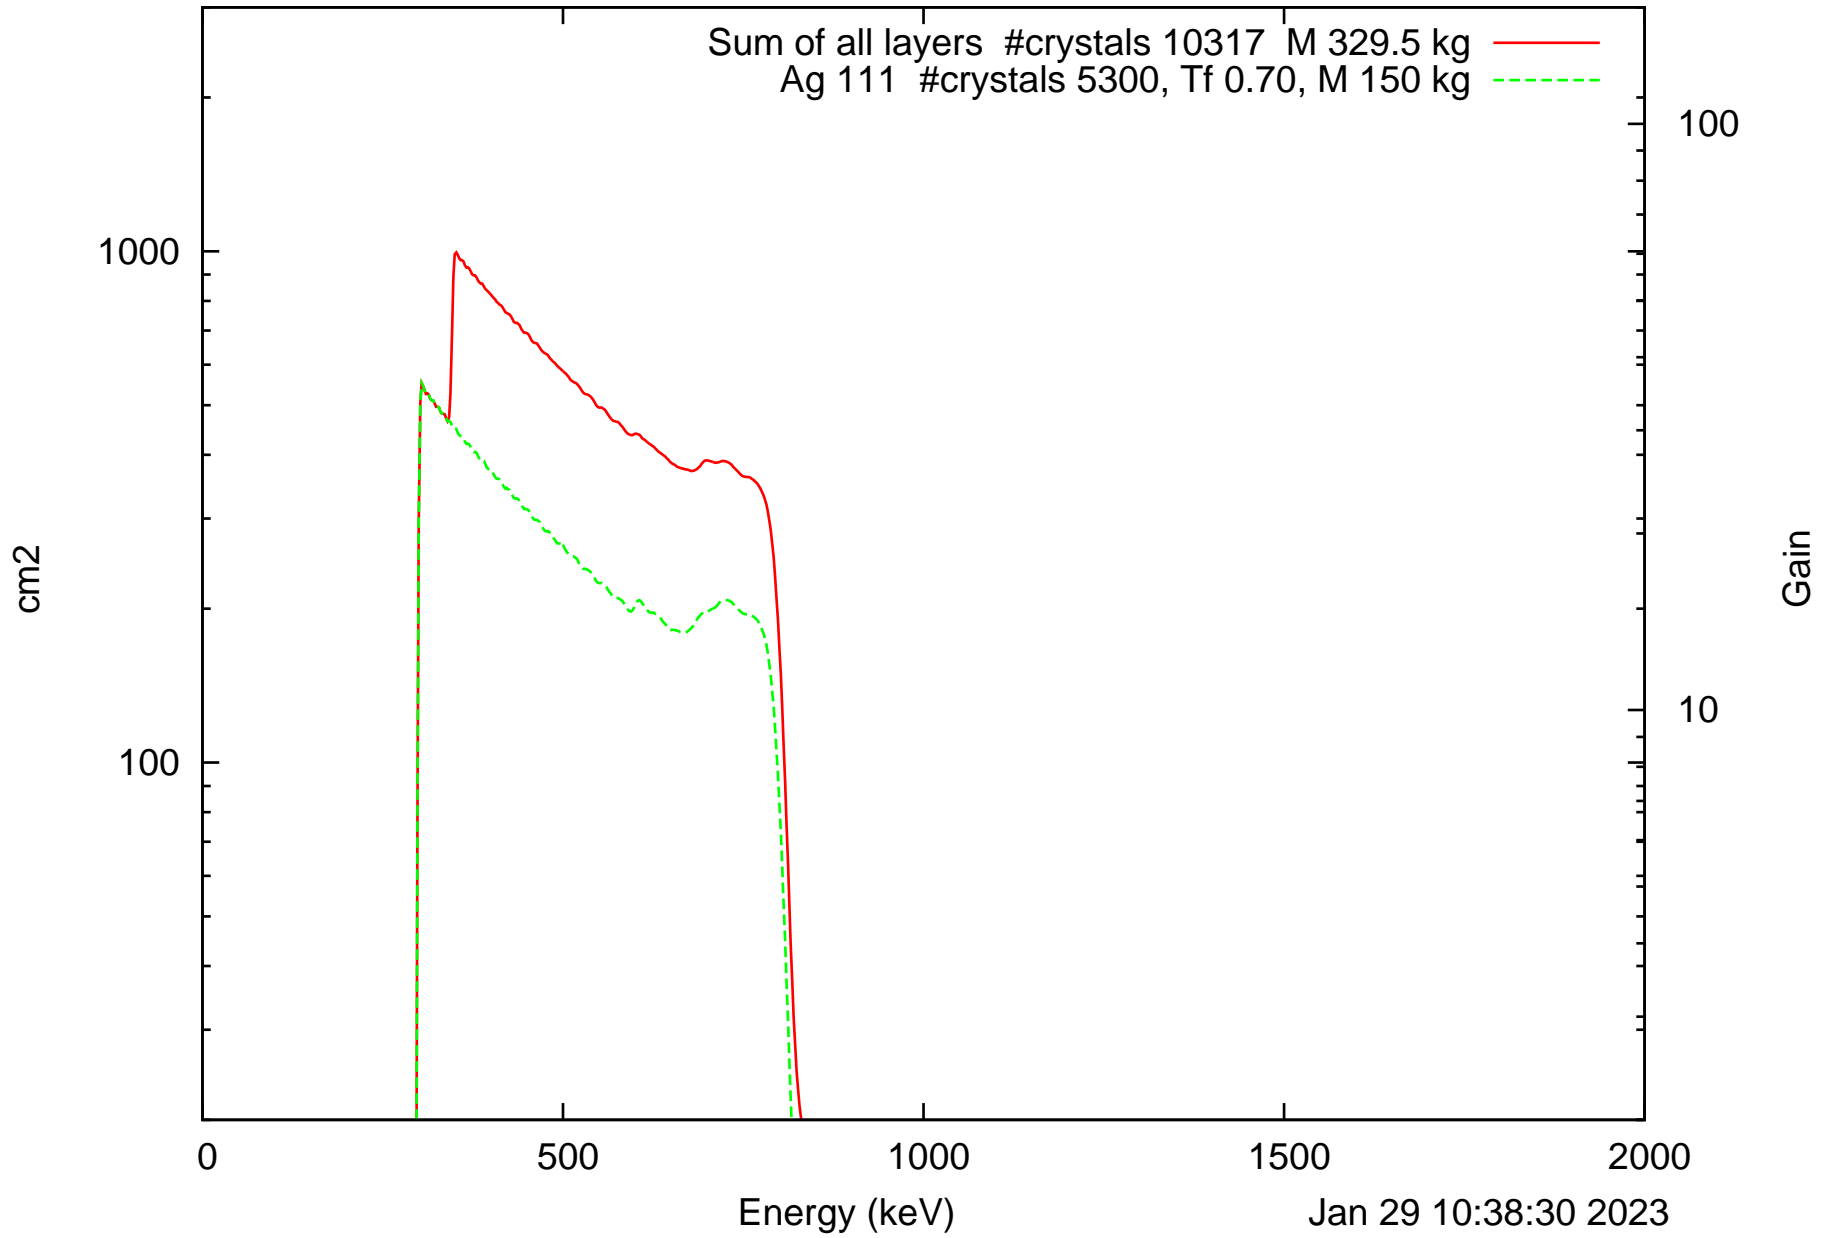

Laue lens diameter: 351 cm, Detect.diameter: 5.0 cm, mosaic: 0.5 arcmin

Laue lens diameter: 351 cm, Detect.diameter: 5.0 cm, mosaic: 0.5 arcmin

Laue lens diameter: 351 cm, Detect.diameter: 5.0 cm, mosaic: 0.5 arcmin