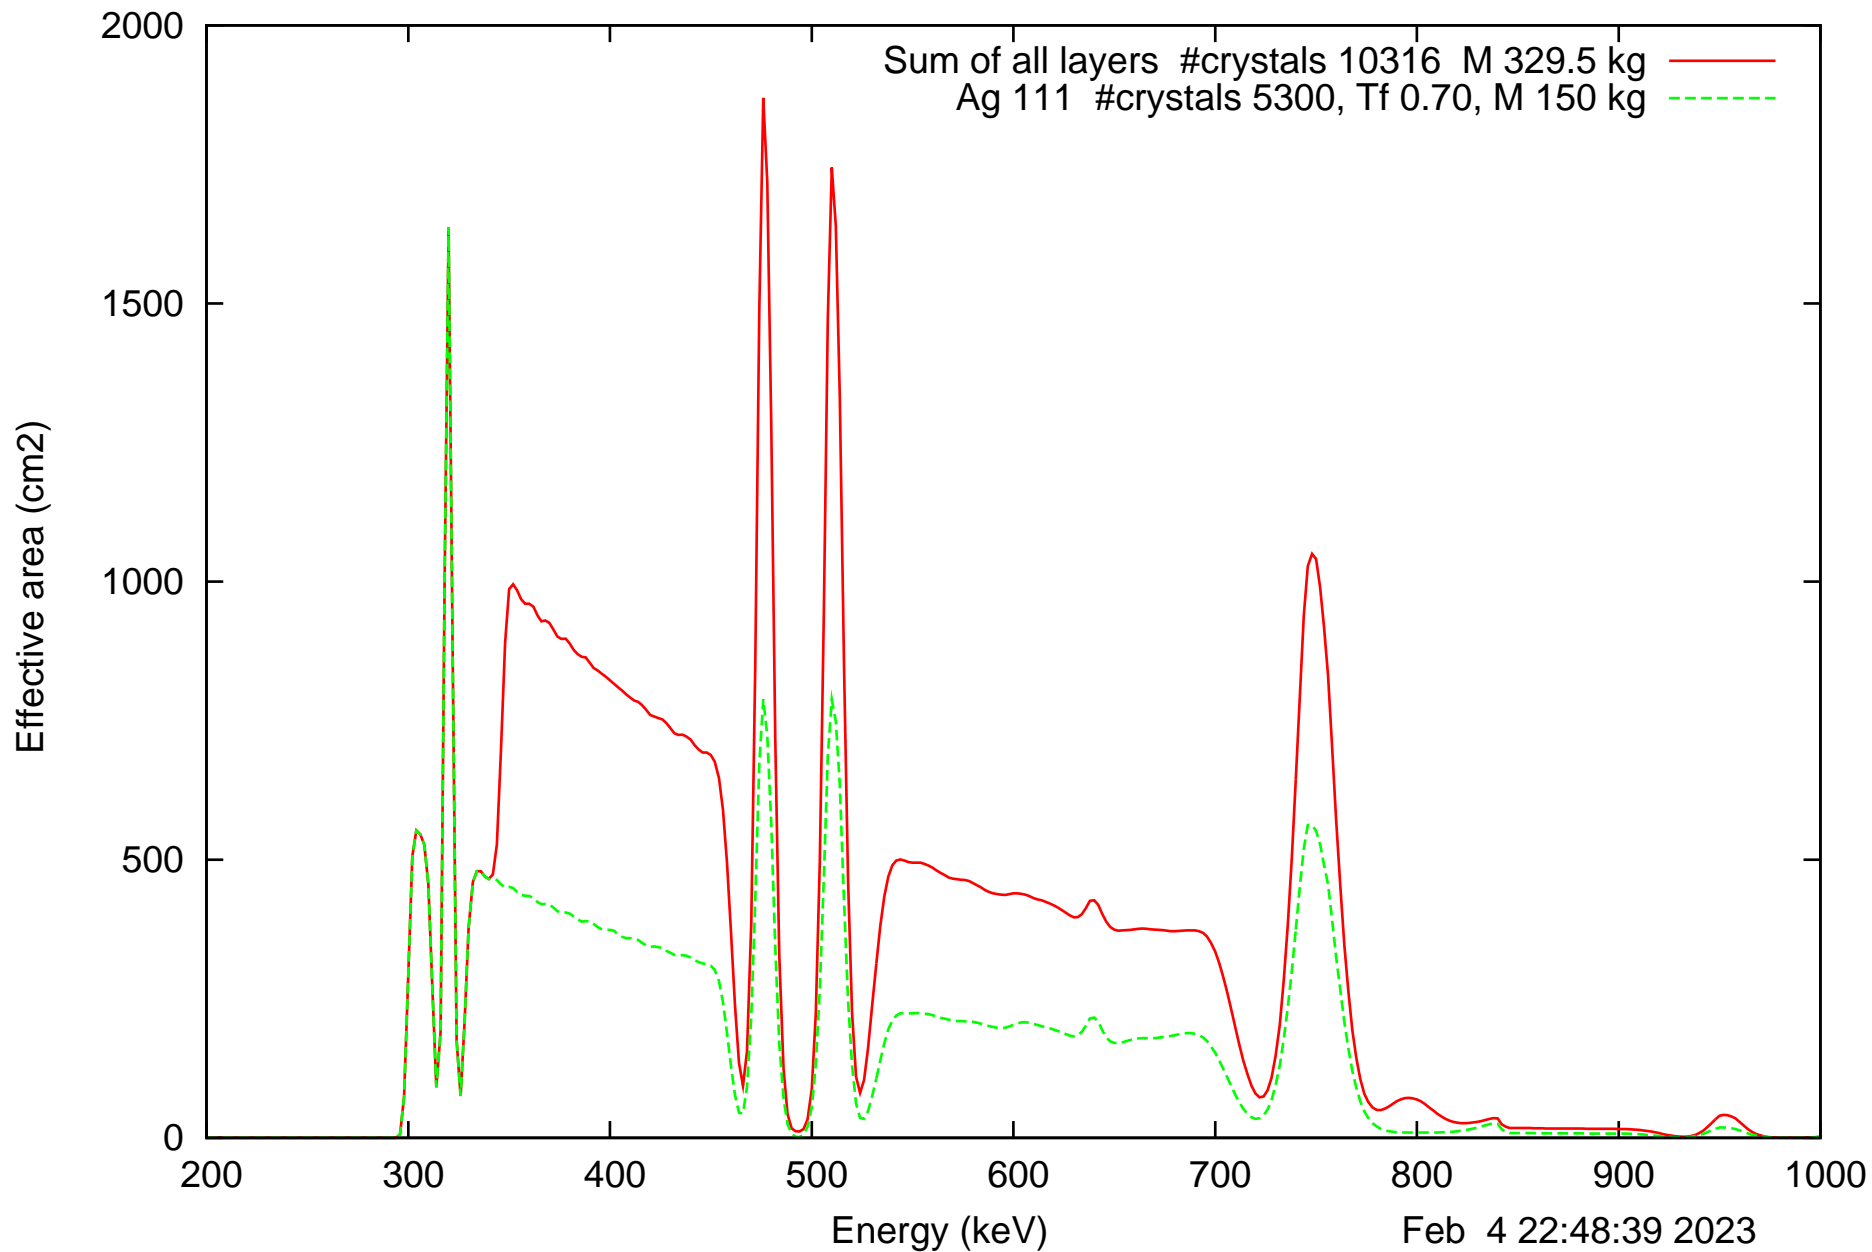

Laue lens diameter: 351 cm, Detect.diameter: 5.0 cm, mosaic: 0.5 arcmin

Laue lens diameter: 351 cm, Detect.diameter: 5.0 cm, mosaic: 0.5 arcmin

Laue lens diameter: 351 cm, Detect.diameter: 5.0 cm, mosaic: 0.5 arcmin