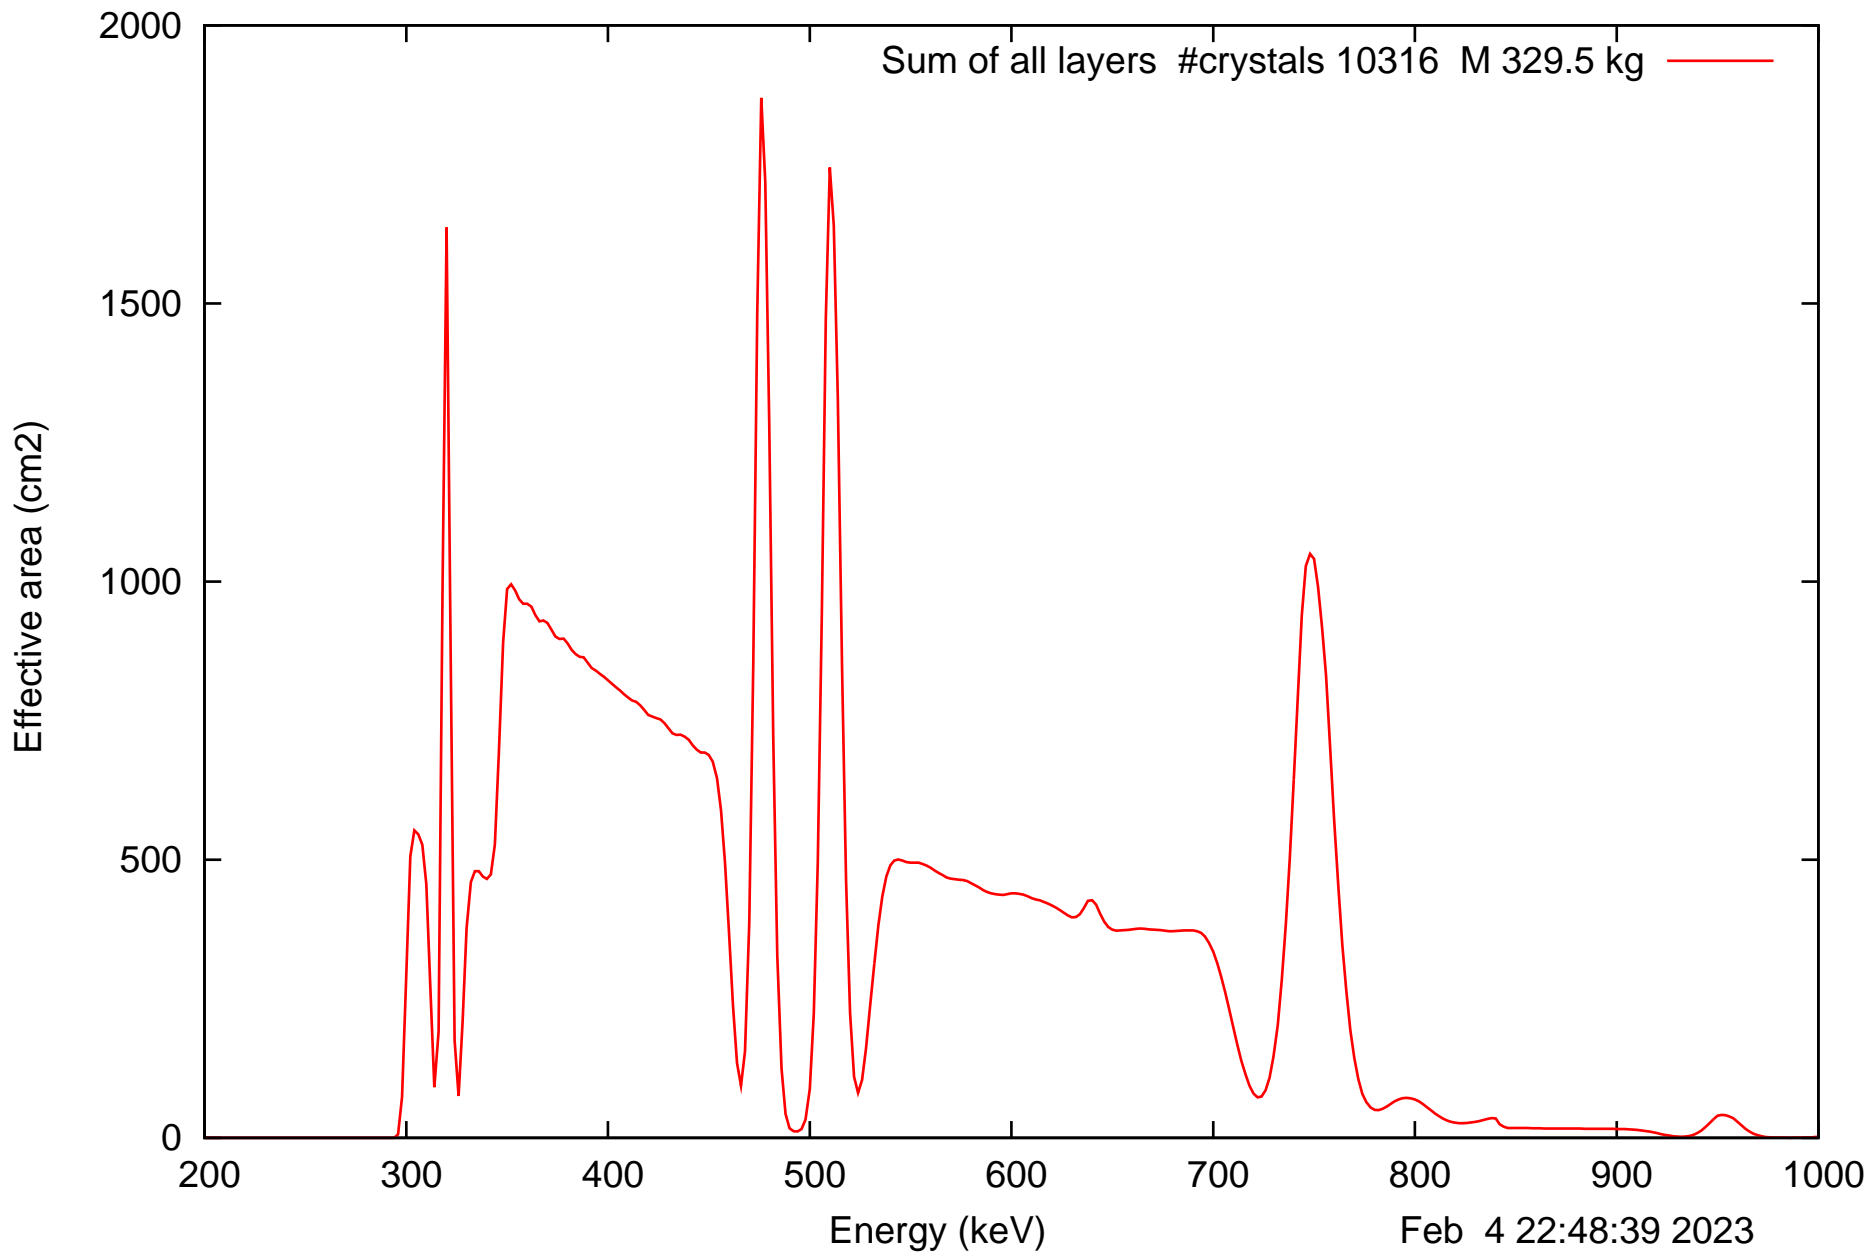

Laue lens diameter: 351 cm, Detect.diameter: 5.0 cm, mosaic: 0.5 arcmin

Laue lens diameter: 351 cm, Detect.diameter: 5.0 cm, mosaic: 0.5 arcmin

Laue lens diameter: 351 cm, Detect.diameter: 5.0 cm, mosaic: 0.5 arcmin