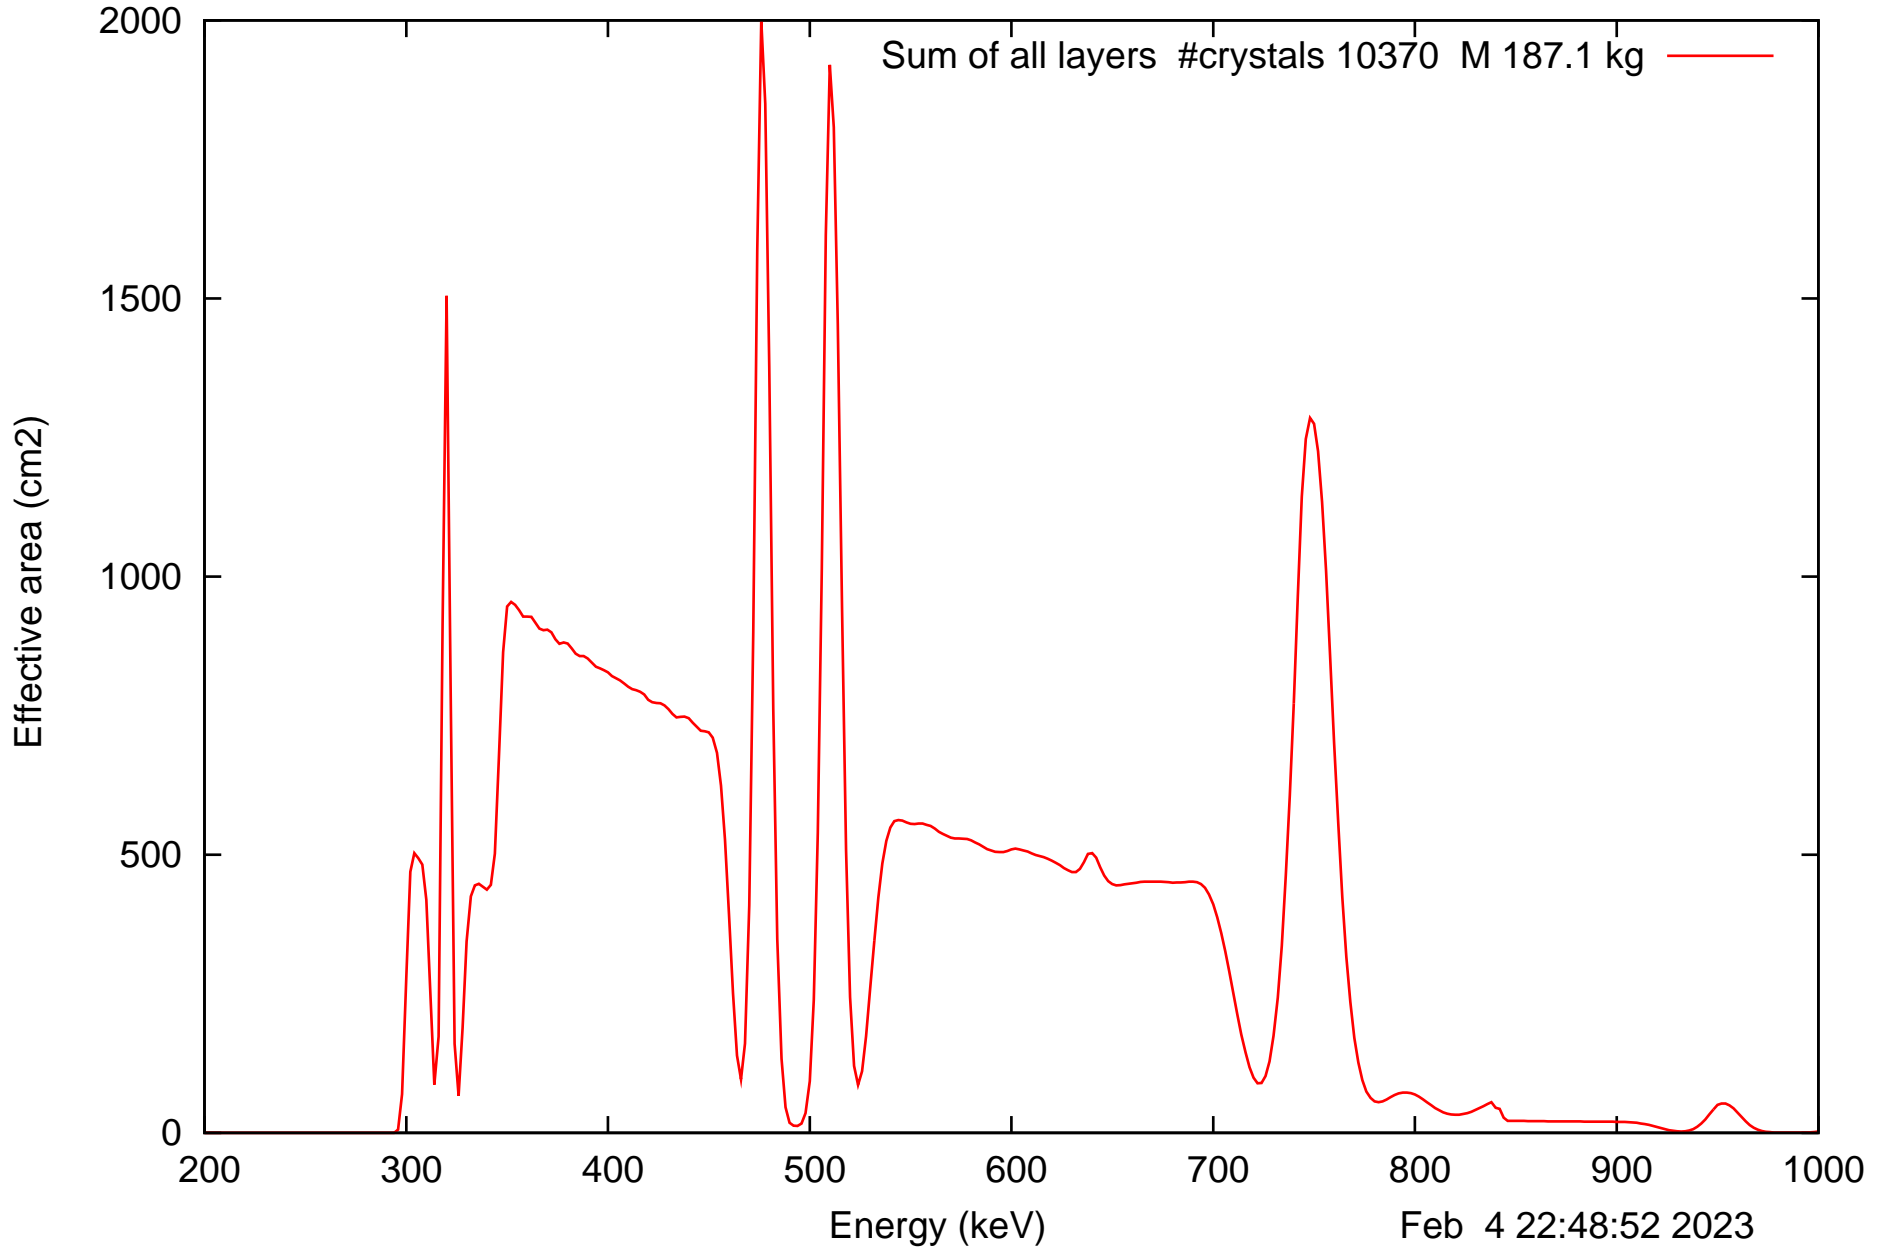

Laue lens diameter: 352 cm, Detect.diameter: 5.0 cm, mosaic: 0.5 arcmin

Laue lens diameter: 352 cm, Detect.diameter: 5.0 cm, mosaic: 0.5 arcmin

Laue lens diameter: 352 cm, Detect.diameter: 5.0 cm, mosaic: 0.5 arcmin