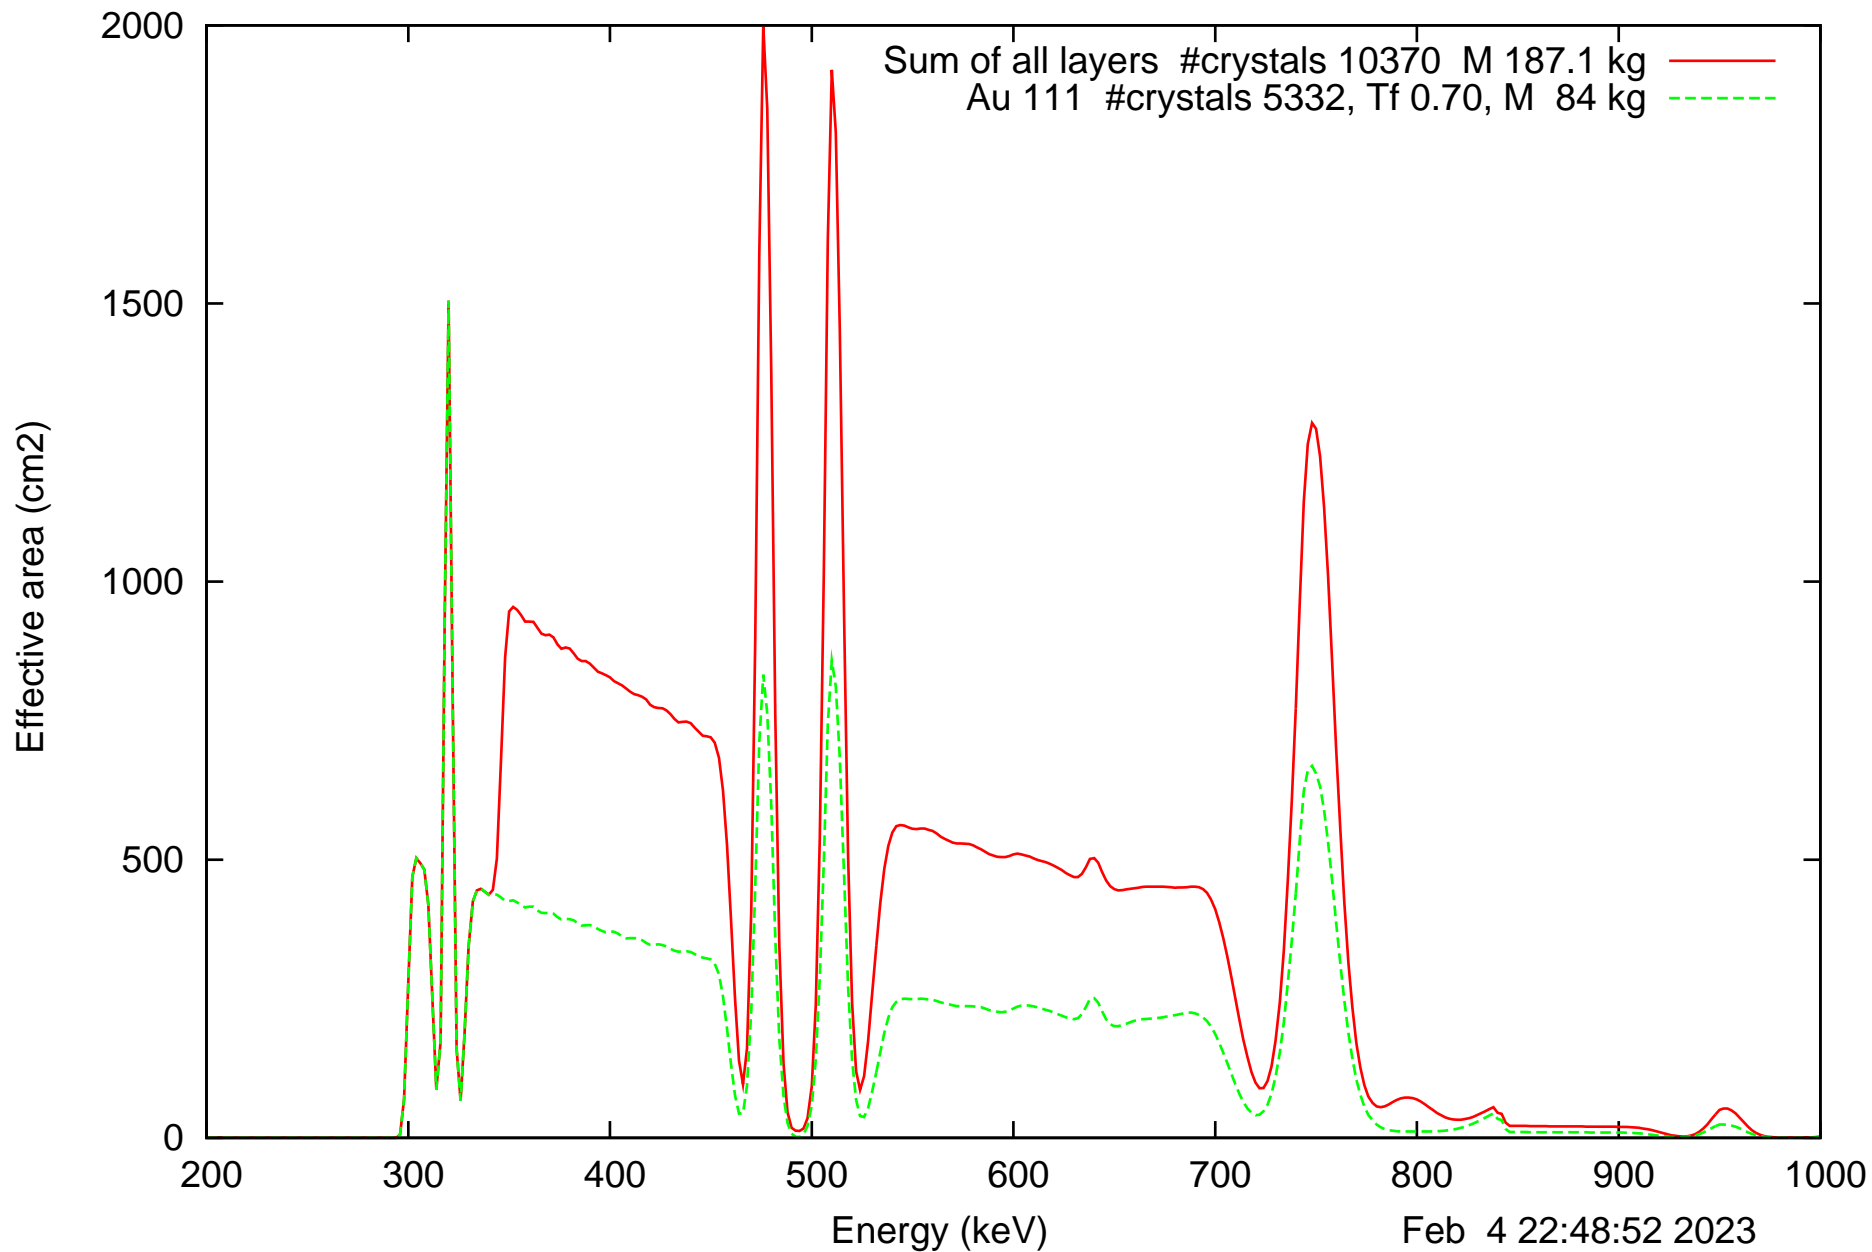

Laue lens diameter: 352 cm, Detect.diameter: 5.0 cm, mosaic: 0.5 arcmin

Laue lens diameter: 352 cm, Detect.diameter: 5.0 cm, mosaic: 0.5 arcmin

Laue lens diameter: 352 cm, Detect.diameter: 5.0 cm, mosaic: 0.5 arcmin