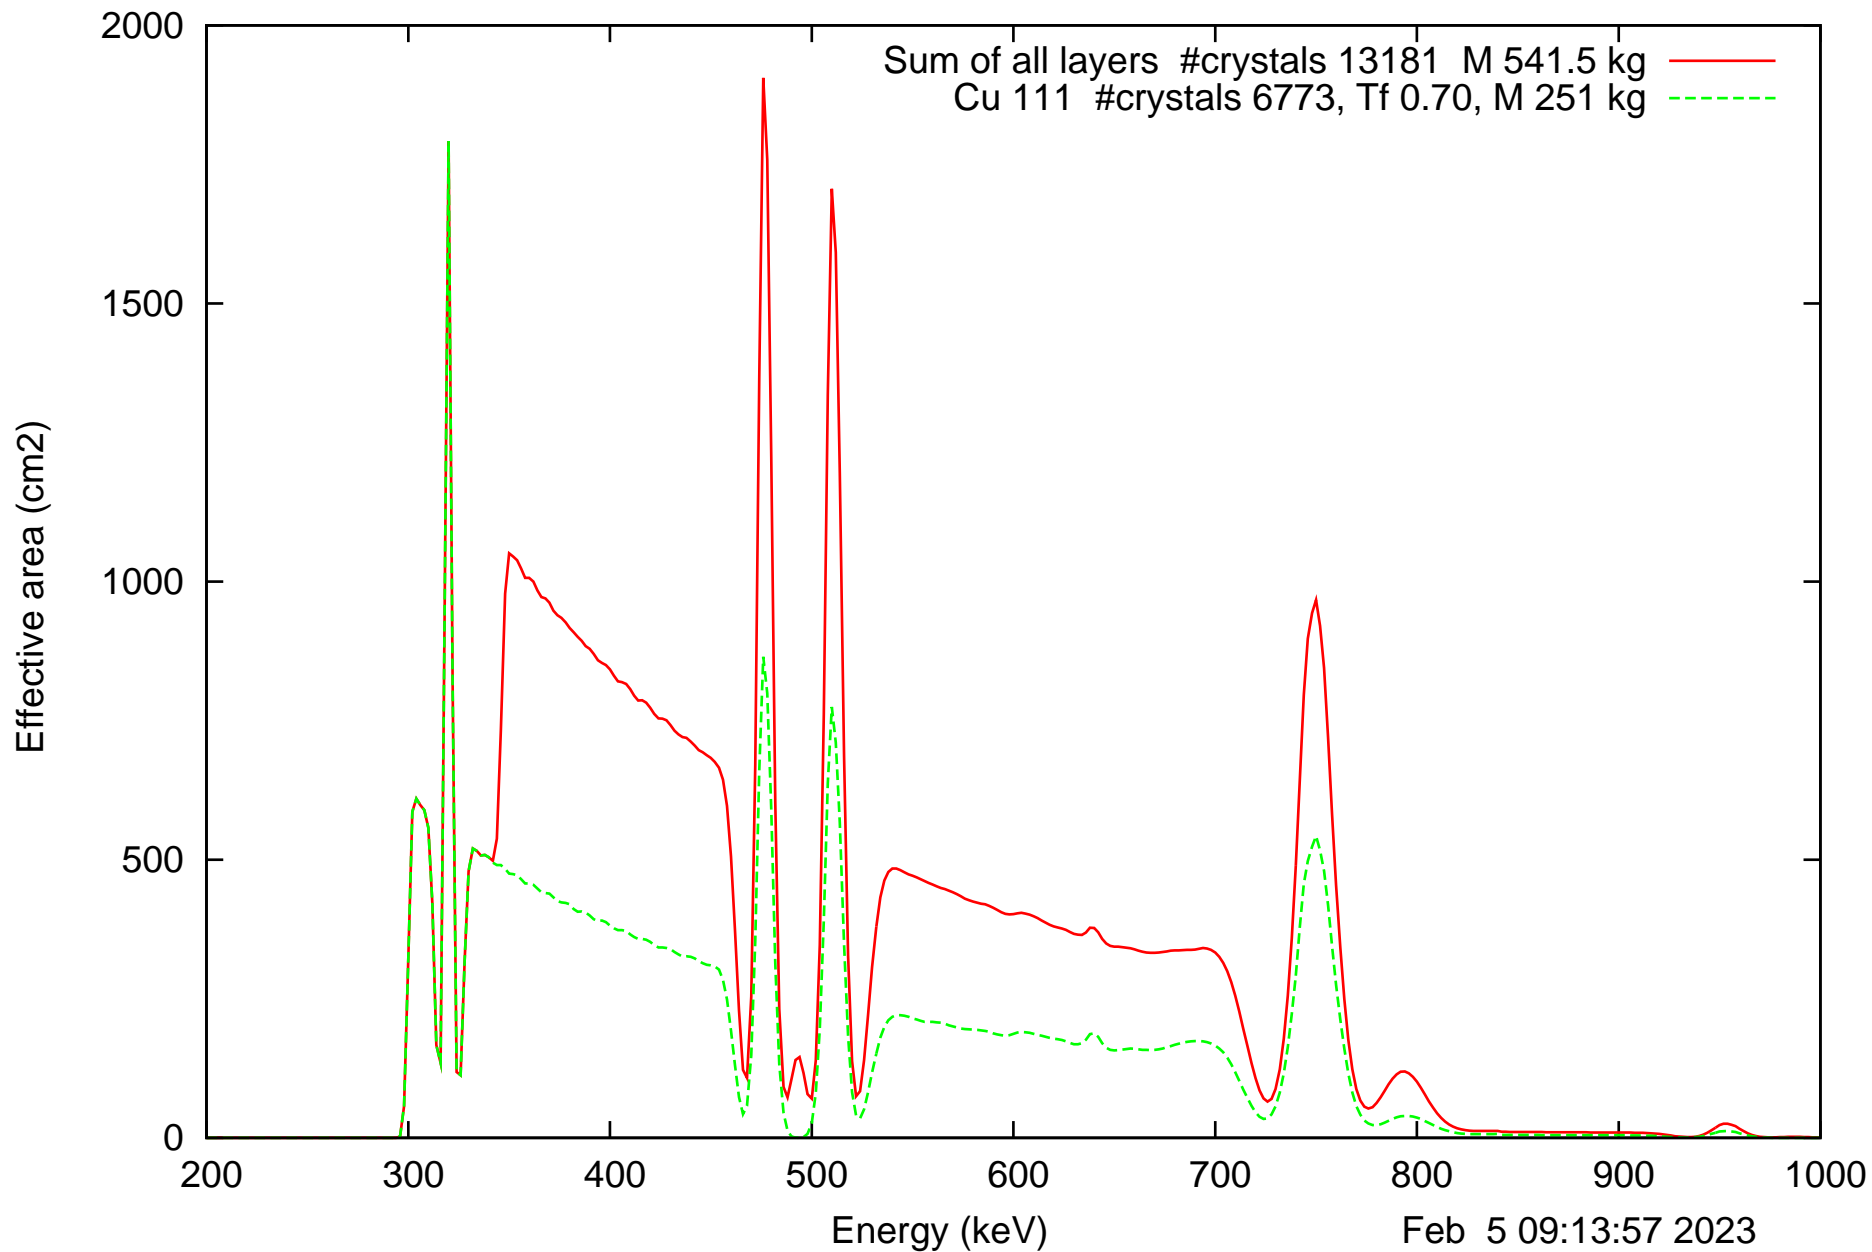

Laue lens diameter: 396 cm, Detect.diameter: 5.0 cm, mosaic: 0.5 arcmin

Laue lens diameter: 396 cm, Detect.diameter: 5.0 cm, mosaic: 0.5 arcmin

Laue lens diameter: 396 cm, Detect.diameter: 5.0 cm, mosaic: 0.5 arcmin