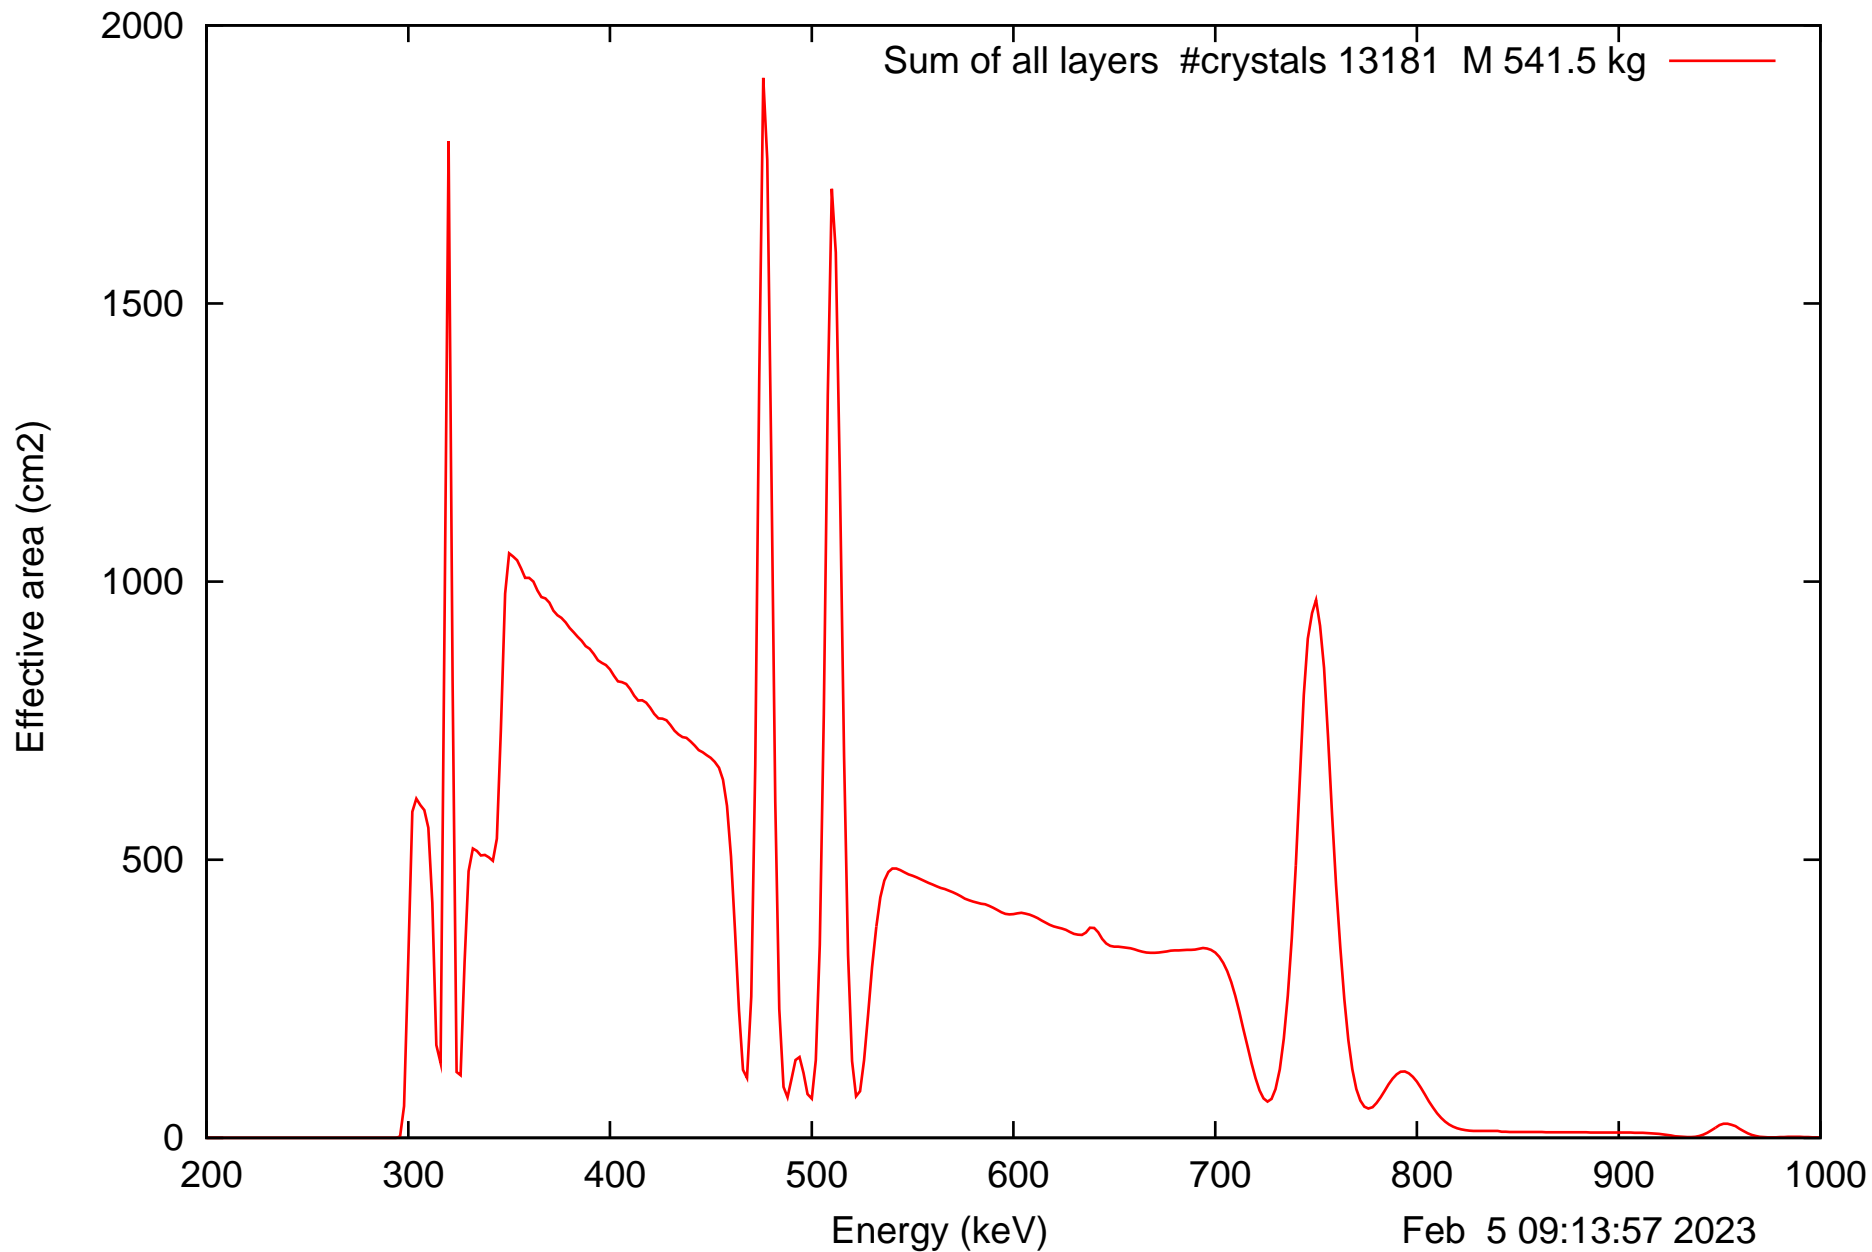

Laue lens diameter: 396 cm, Detect.diameter: 5.0 cm, mosaic: 0.5 arcmin

Laue lens diameter: 396 cm, Detect.diameter: 5.0 cm, mosaic: 0.5 arcmin

Laue lens diameter: 396 cm, Detect.diameter: 5.0 cm, mosaic: 0.5 arcmin