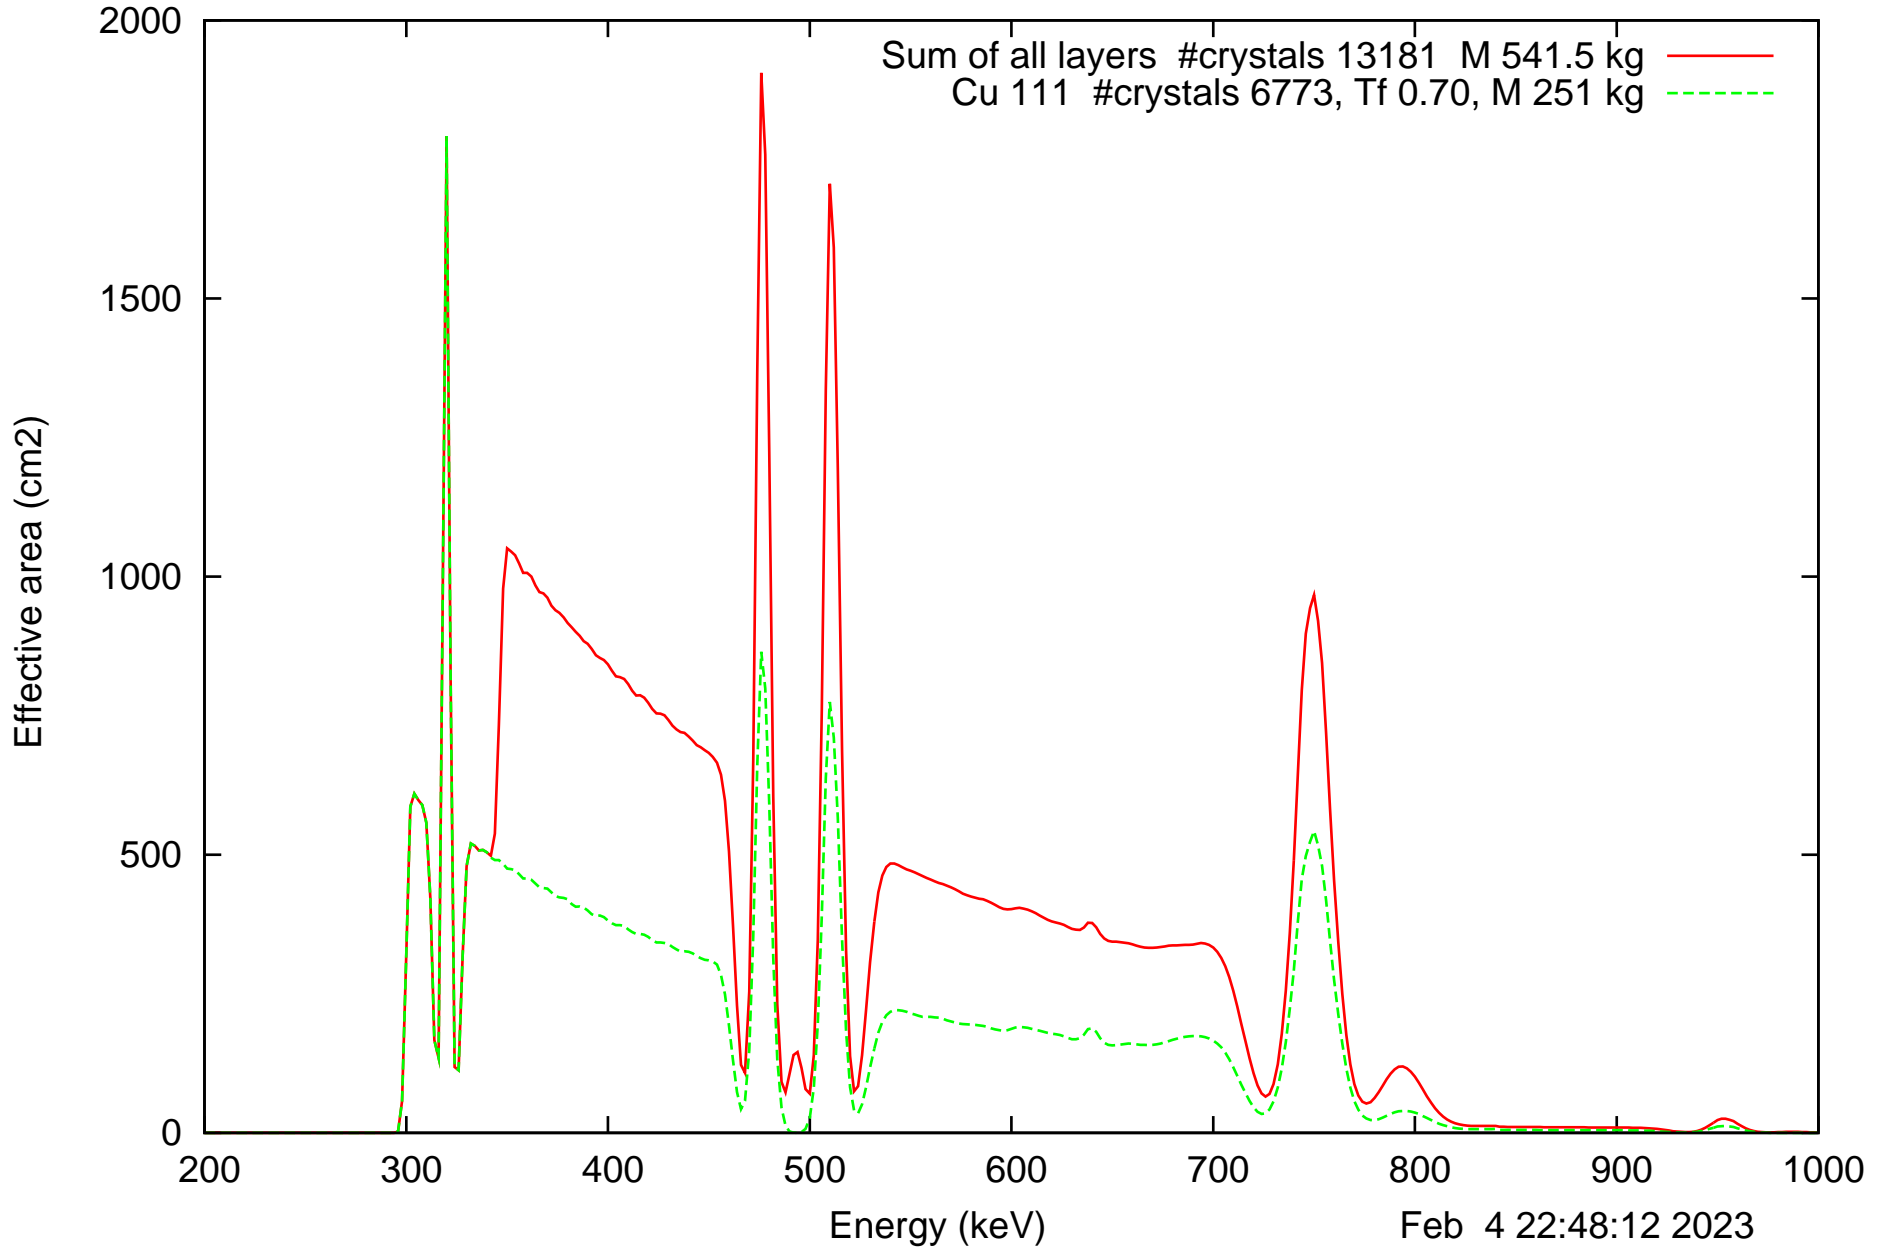

Laue lens diameter: 396 cm, Detect.diameter: 5.0 cm, mosaic: 0.5 arcmin

Laue lens diameter: 396 cm, Detect.diameter: 5.0 cm, mosaic: 0.5 arcmin

Laue lens diameter: 396 cm, Detect.diameter: 5.0 cm, mosaic: 0.5 arcmin