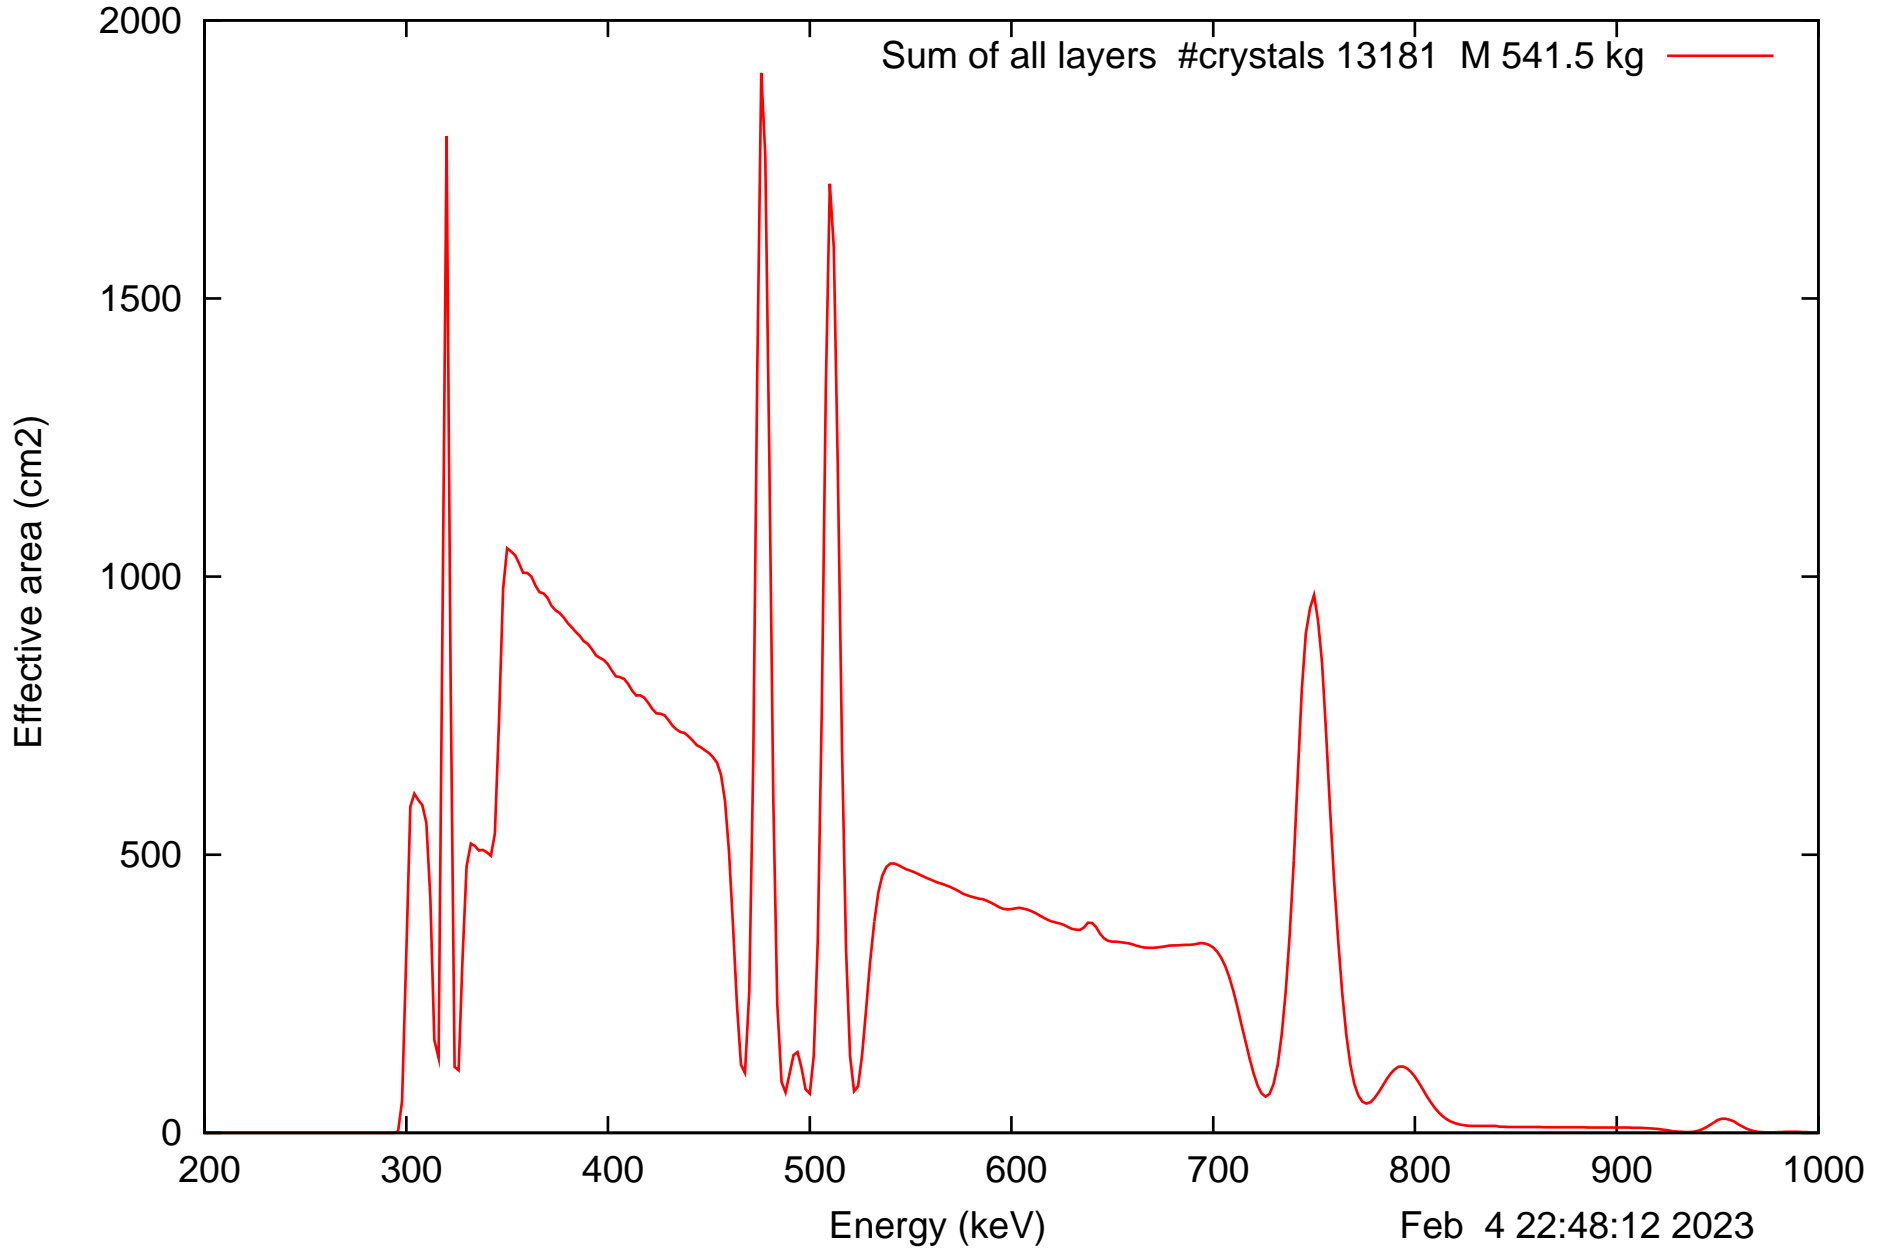

Laue lens diameter: 396 cm, Detect.diameter: 5.0 cm, mosaic: 0.5 arcmin

Laue lens diameter: 396 cm, Detect.diameter: 5.0 cm, mosaic: 0.5 arcmin

Laue lens diameter: 396 cm, Detect.diameter: 5.0 cm, mosaic: 0.5 arcmin