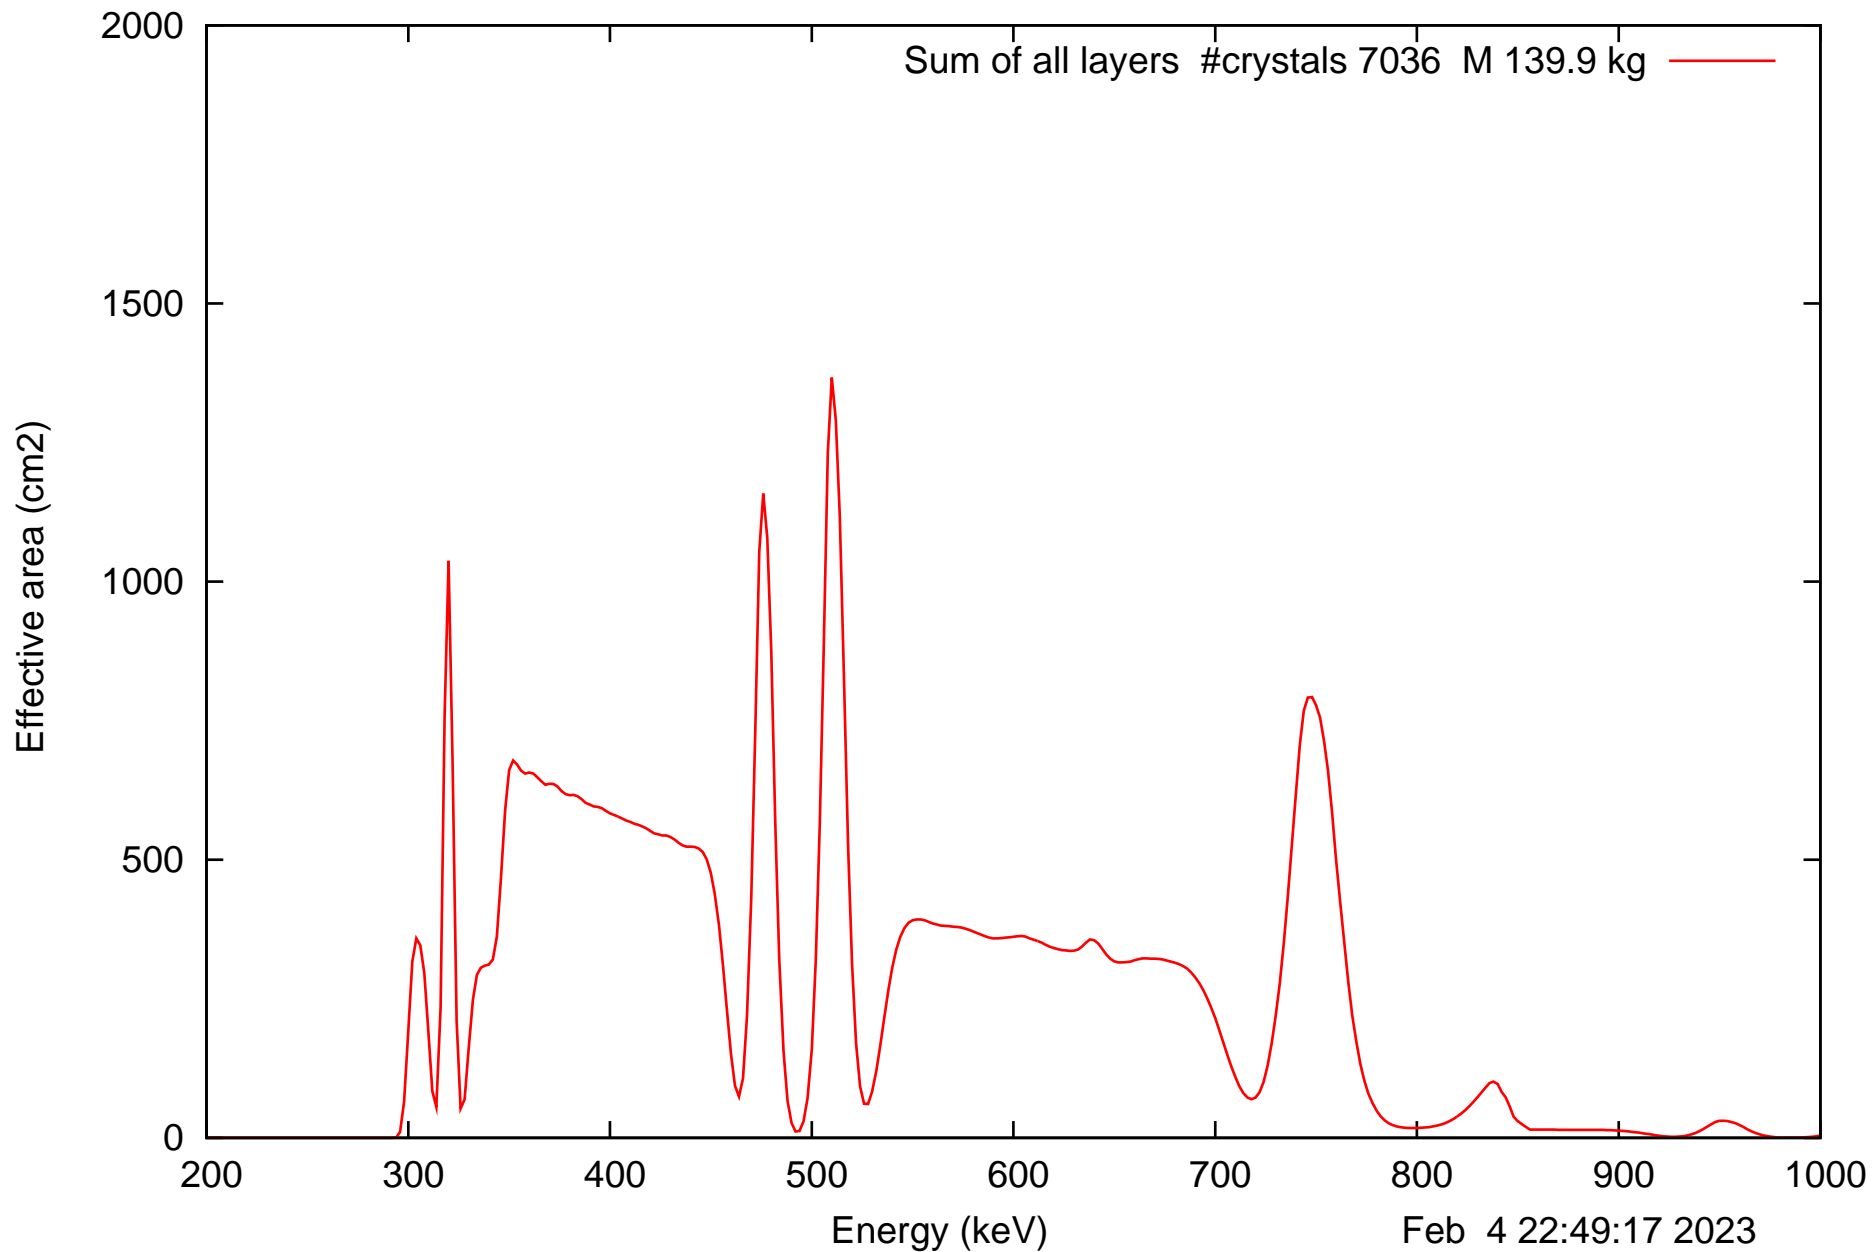

Laue lens diameter: 290 cm, Detect.diameter: 5.0 cm, mosaic: 0.5 arcmin

Laue lens diameter: 290 cm, Detect.diameter: 5.0 cm, mosaic: 0.5 arcmin

Laue lens diameter: 290 cm, Detect.diameter: 5.0 cm, mosaic: 0.5 arcmin