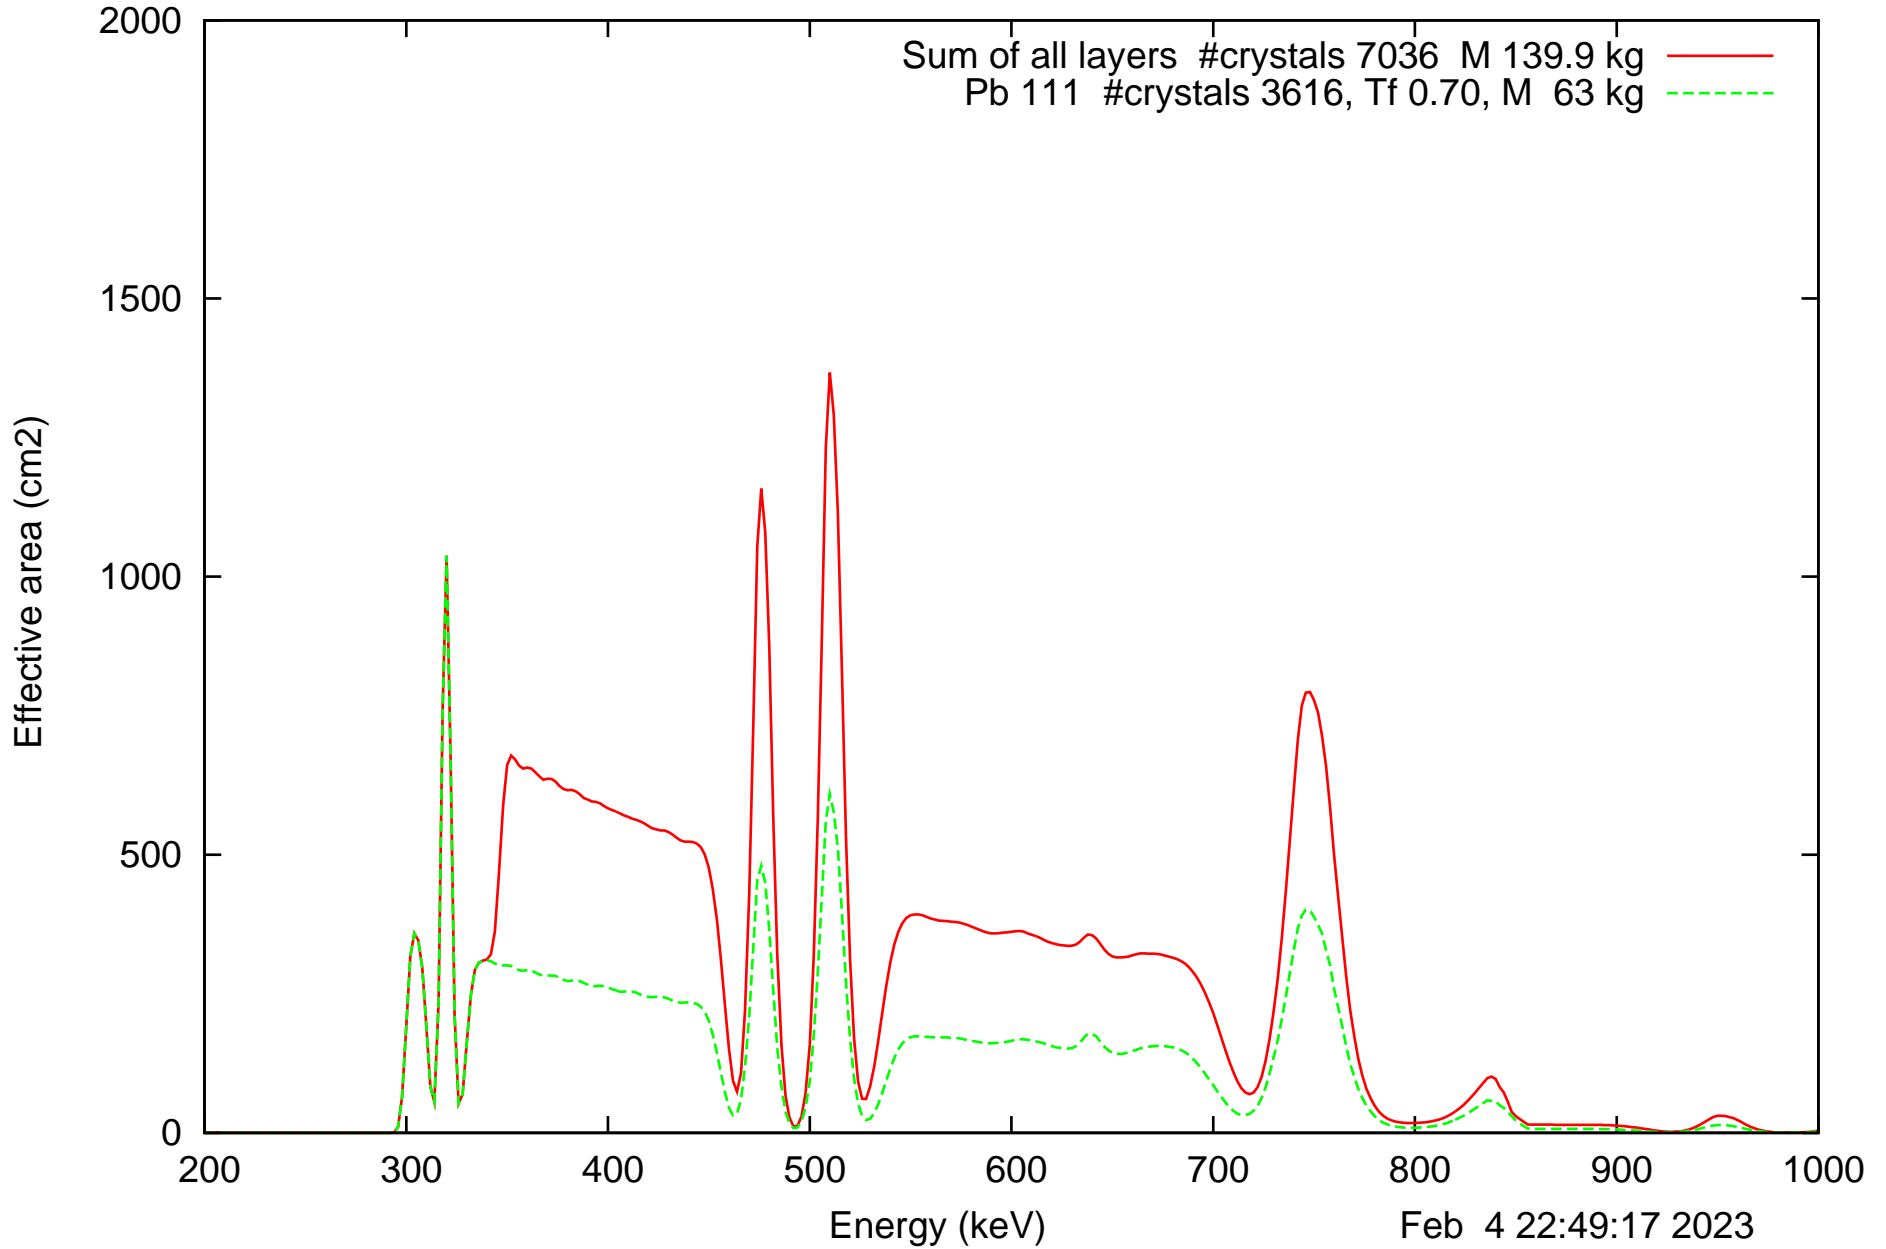

Laue lens diameter: 290 cm, Detect.diameter: 5.0 cm, mosaic: 0.5 arcmin

Laue lens diameter: 290 cm, Detect.diameter: 5.0 cm, mosaic: 0.5 arcmin

Laue lens diameter: 290 cm, Detect.diameter: 5.0 cm, mosaic: 0.5 arcmin