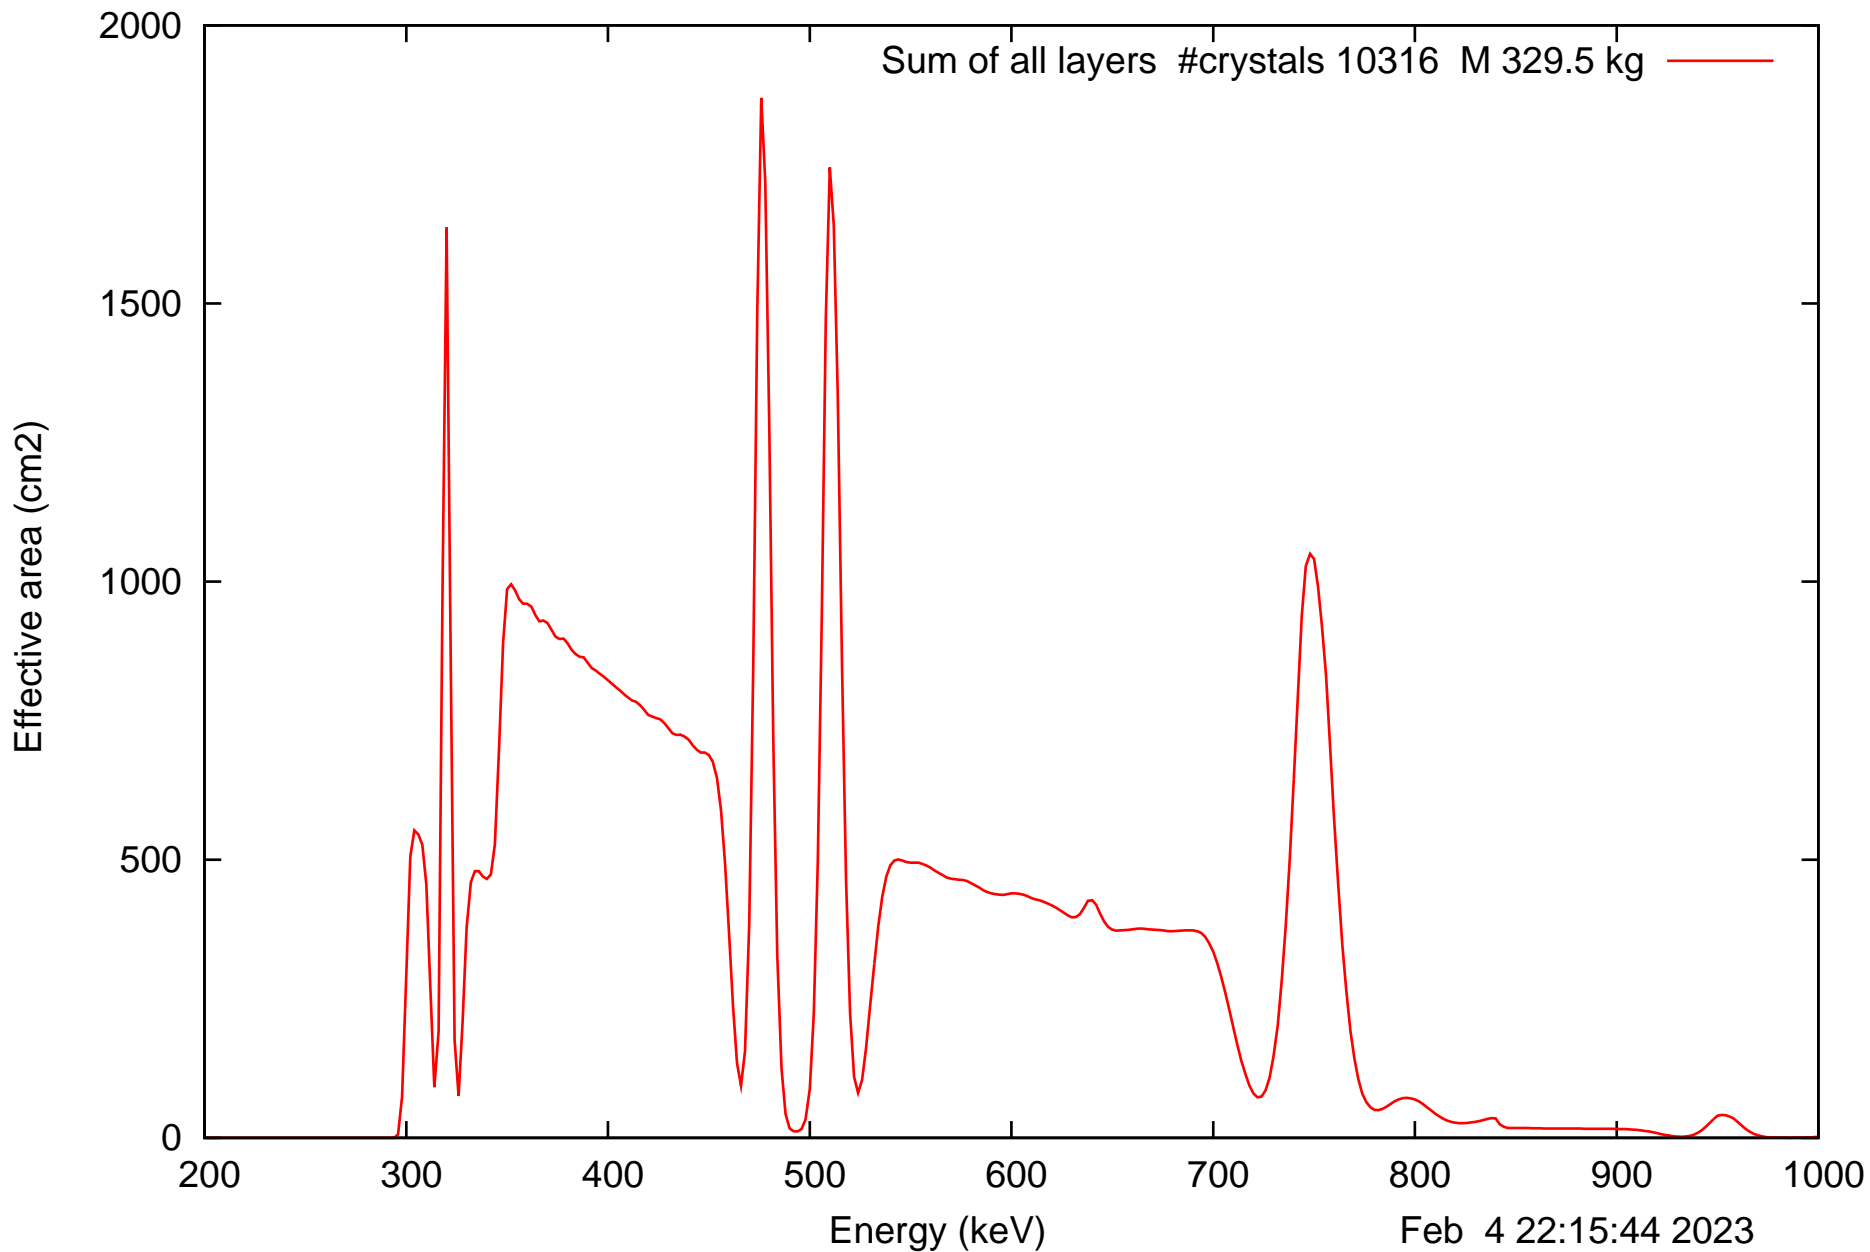

Laue lens diameter: 351 cm, Detect.diameter: 5.0 cm, mosaic: 0.5 arcmin

Laue lens diameter: 351 cm, Detect.diameter: 5.0 cm, mosaic: 0.5 arcmin

Laue lens diameter: 351 cm, Detect.diameter: 5.0 cm, mosaic: 0.5 arcmin