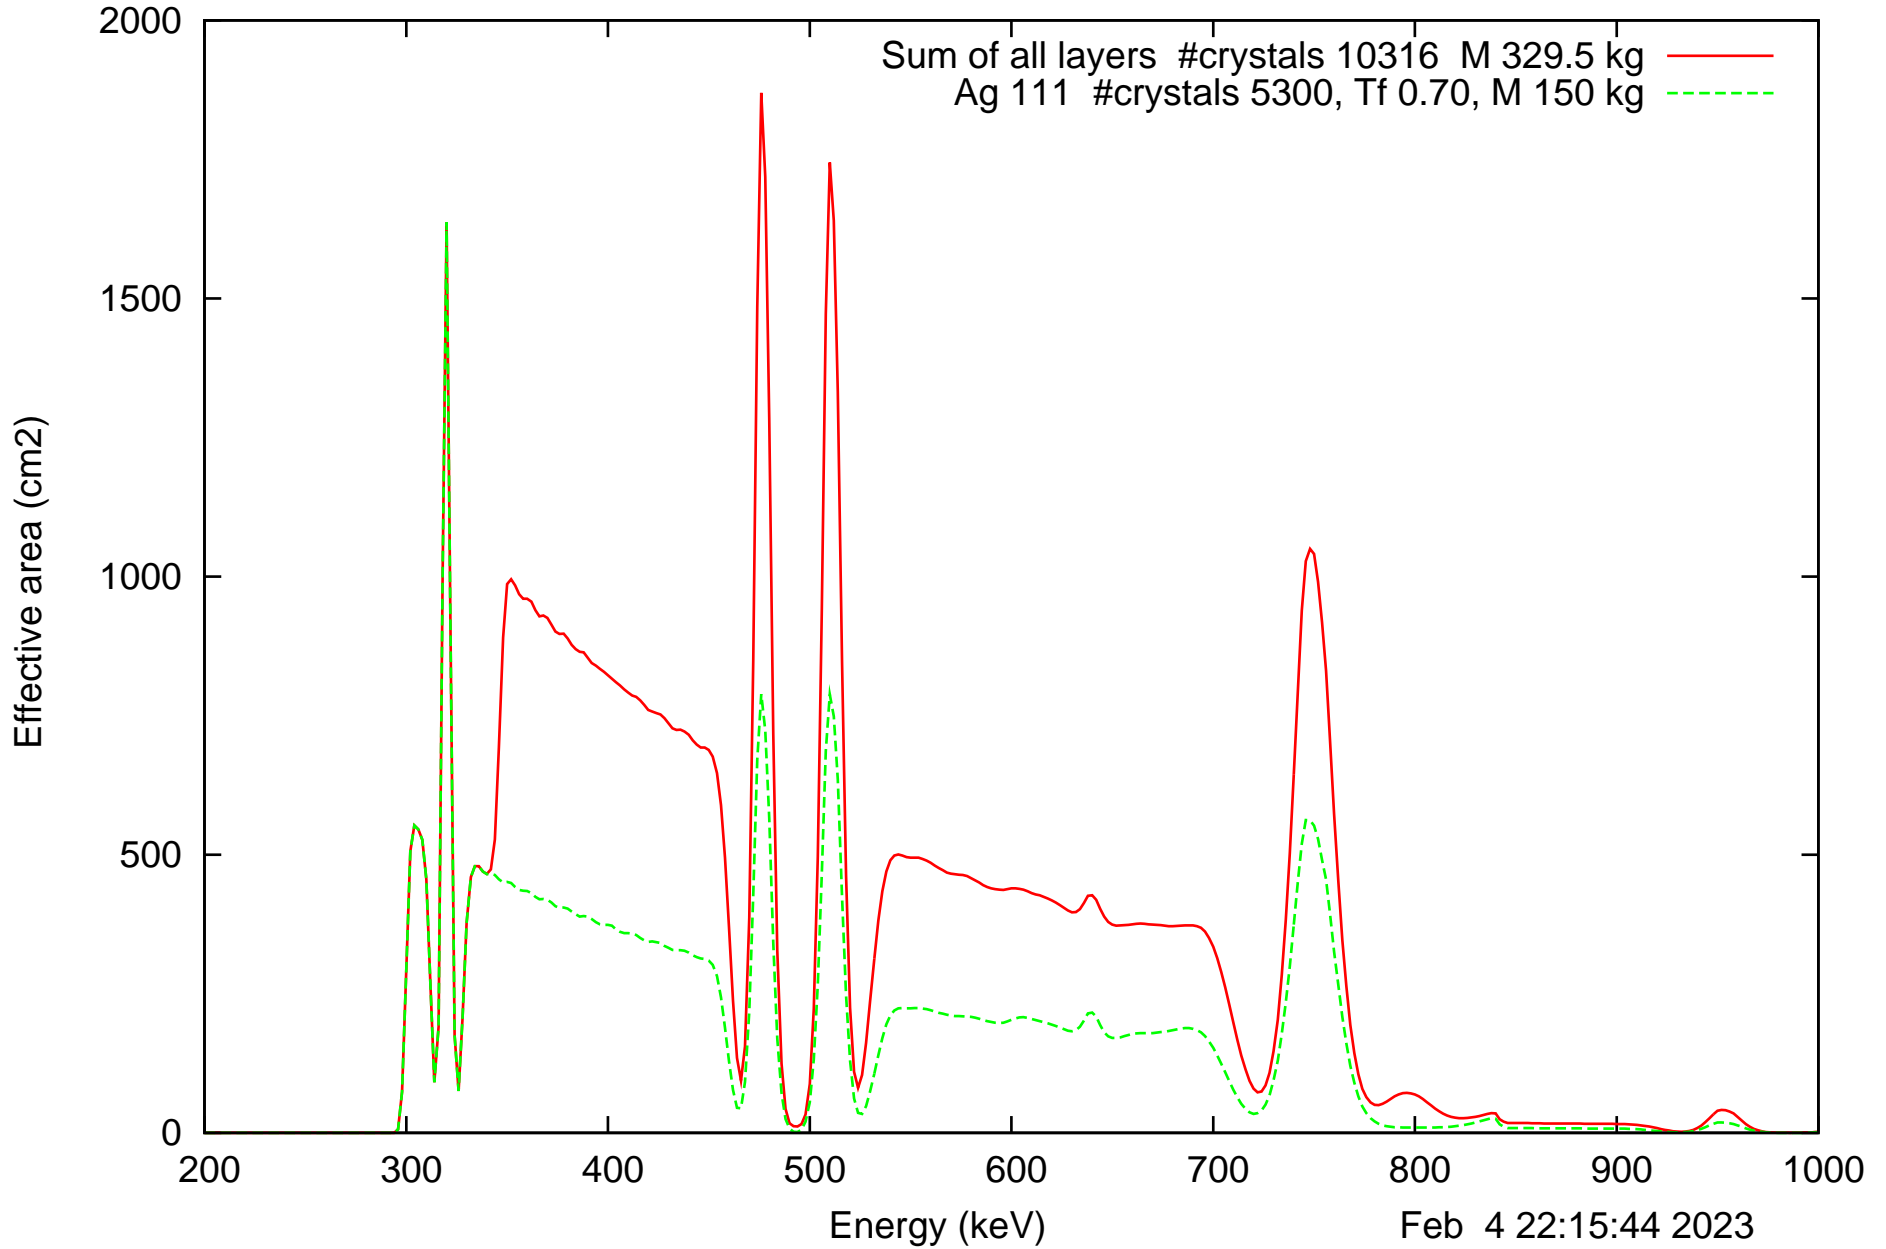

Laue lens diameter: 351 cm, Detect.diameter: 5.0 cm, mosaic: 0.5 arcmin

Laue lens diameter: 351 cm, Detect.diameter: 5.0 cm, mosaic: 0.5 arcmin

Laue lens diameter: 351 cm, Detect.diameter: 5.0 cm, mosaic: 0.5 arcmin