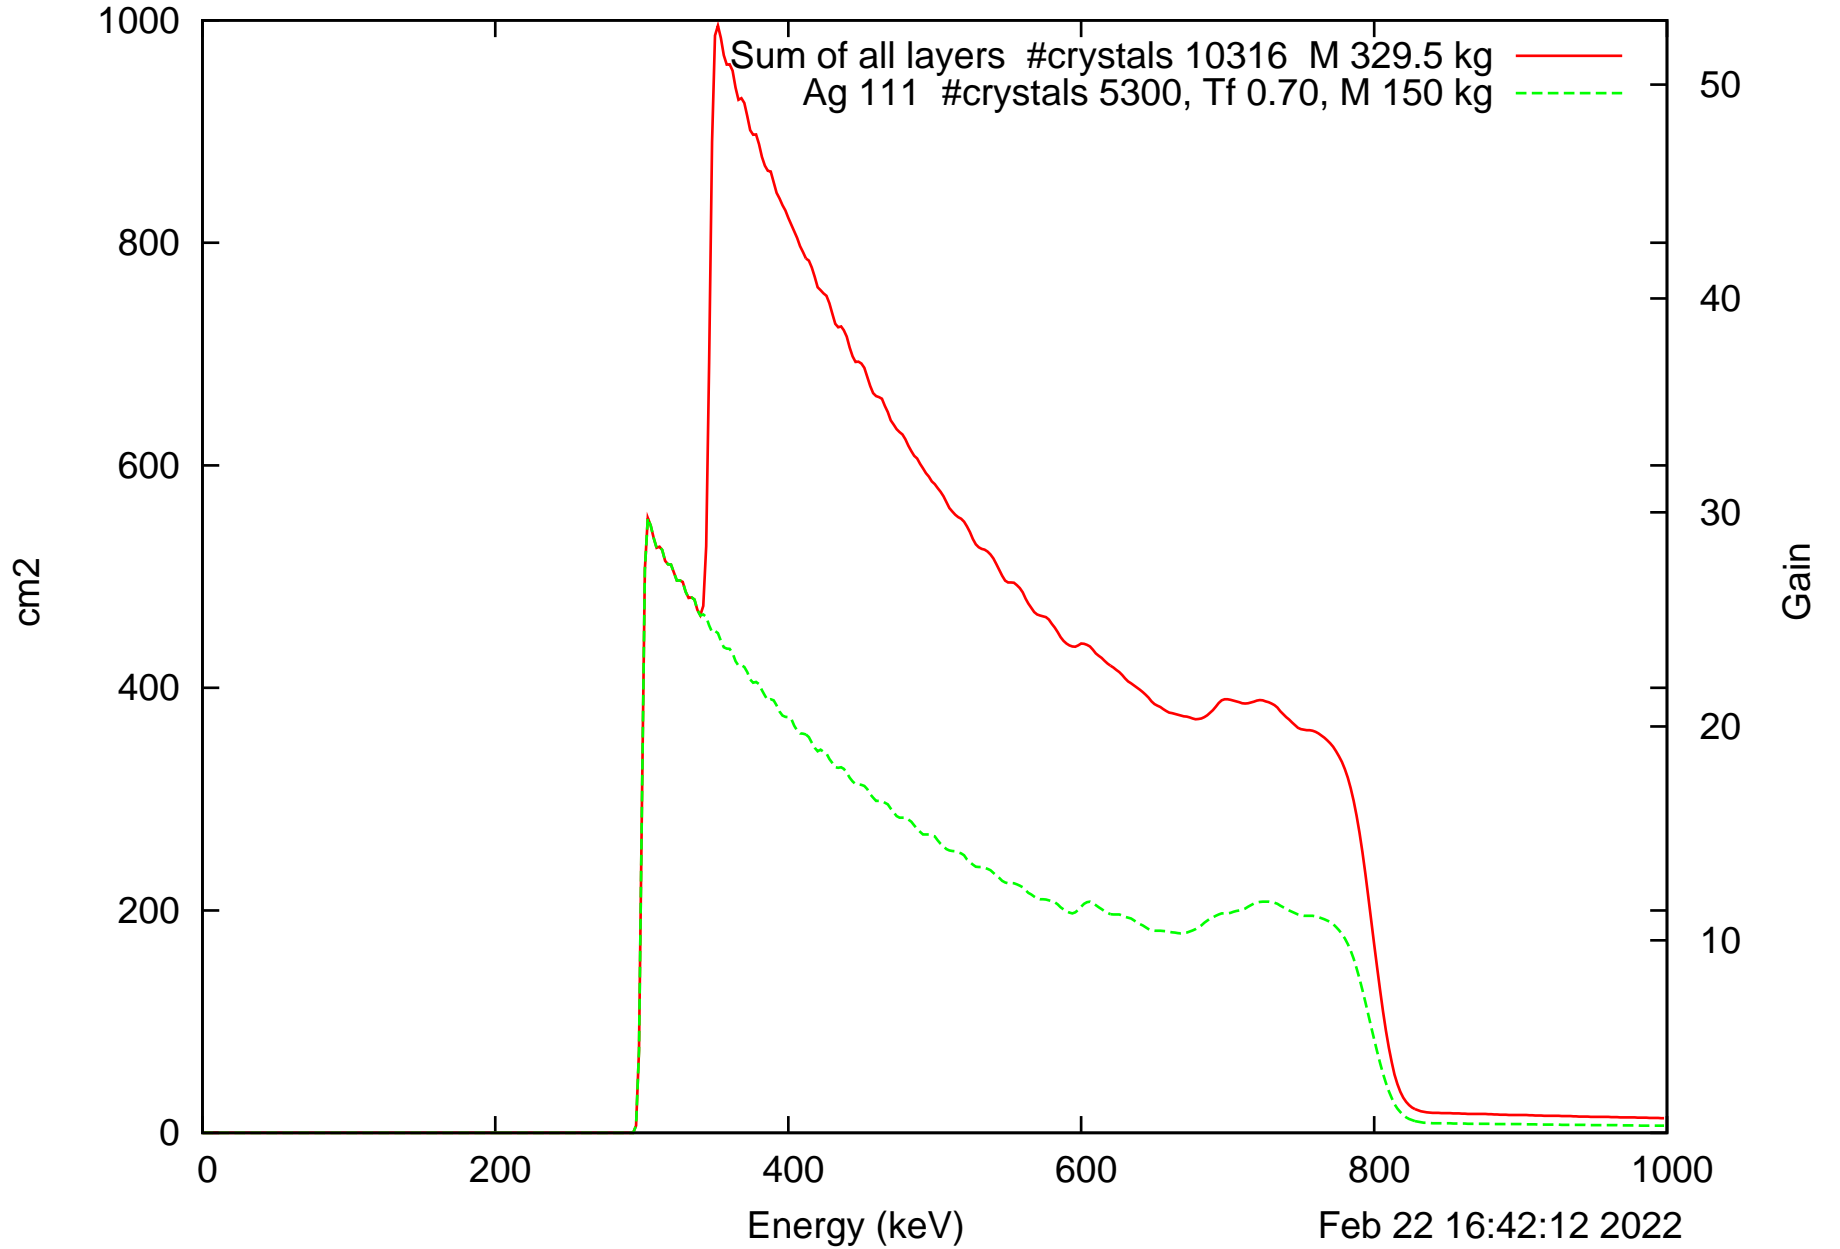

Laue lens diameter: 351 cm, Detect.diameter: 5.0 cm, mosaic: 0.5 arcmin

Laue lens diameter: 351 cm, Detect.diameter: 5.0 cm, mosaic: 0.5 arcmin

Laue lens diameter: 351 cm, Detect.diameter: 5.0 cm, mosaic: 0.5 arcmin