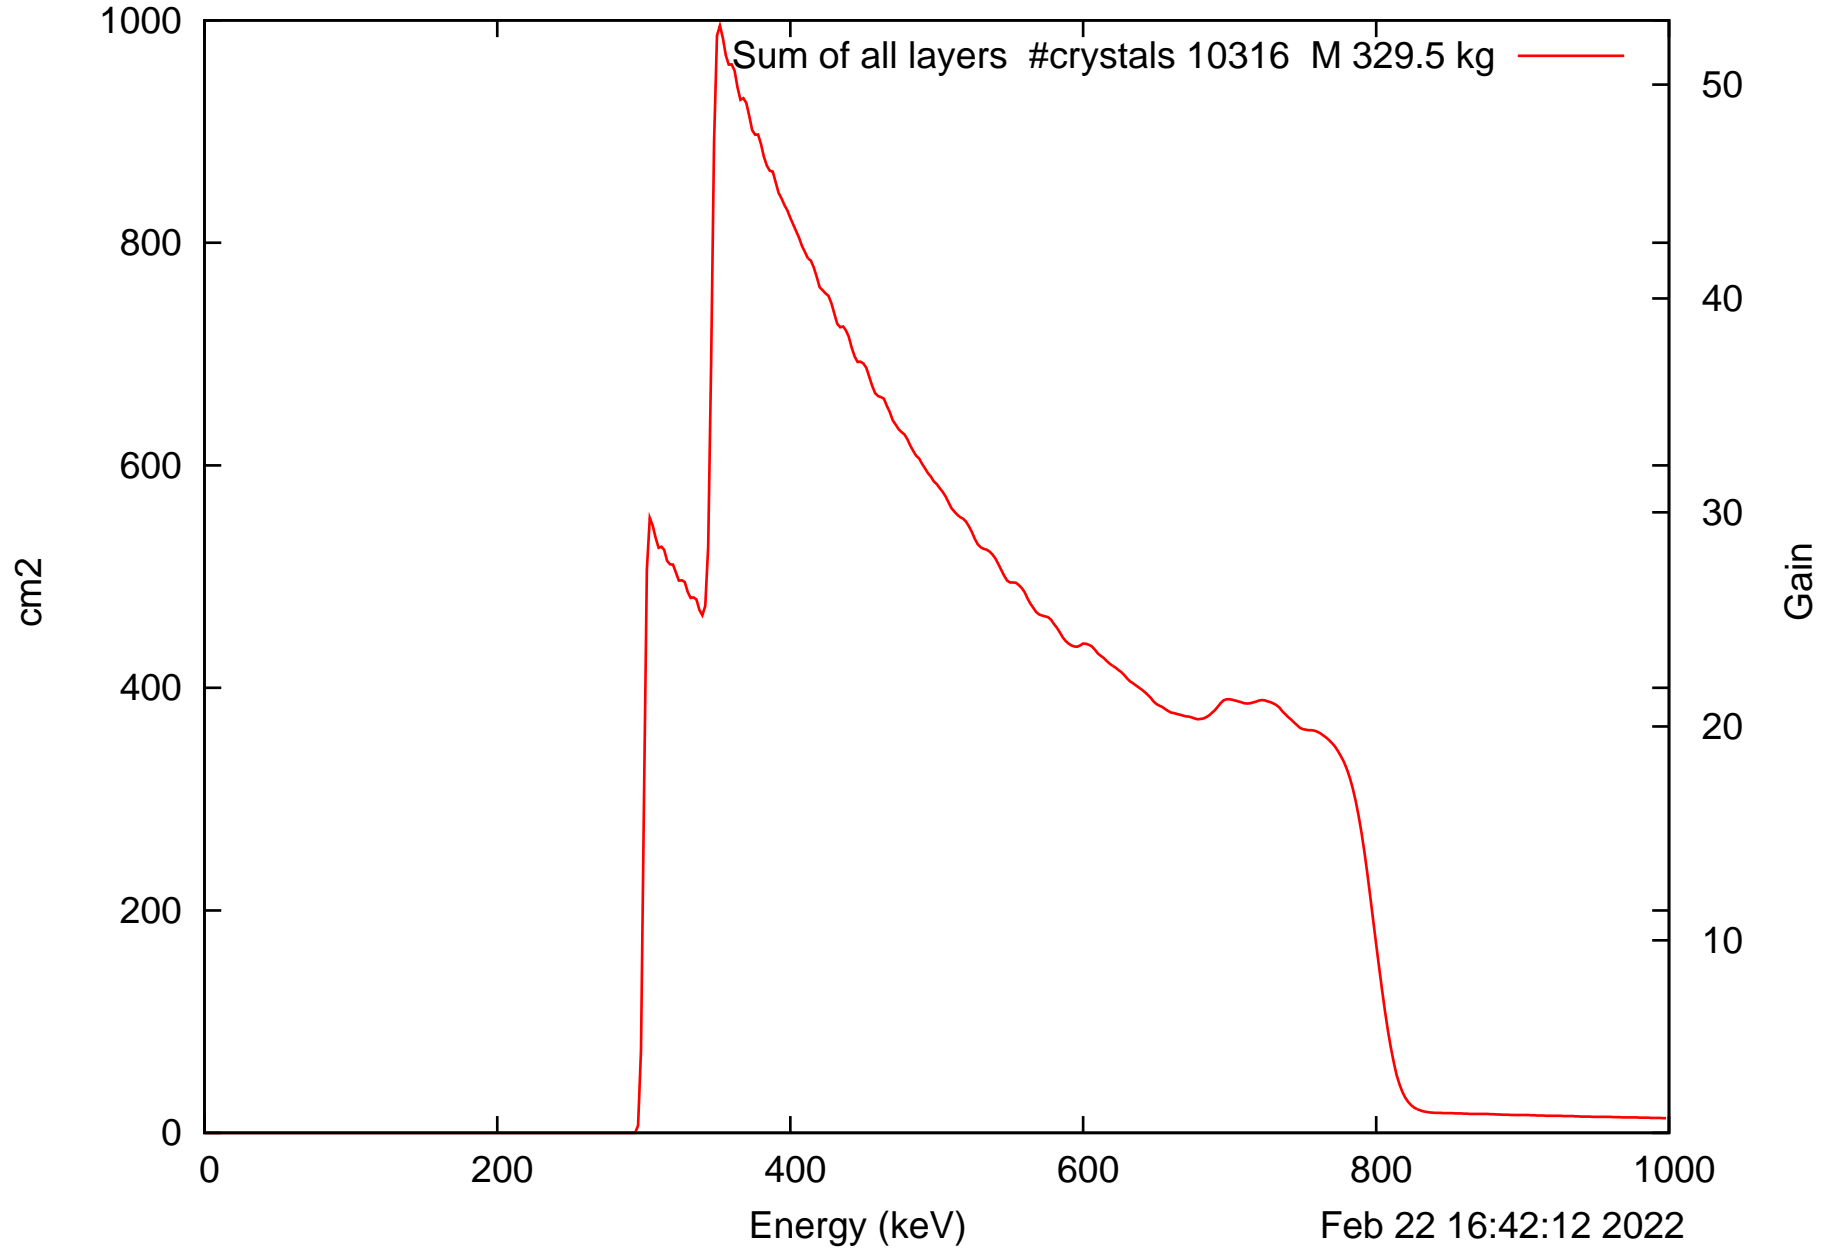

Laue lens diameter: 351 cm, Detect.diameter: 5.0 cm, mosaic: 0.5 arcmin

Laue lens diameter: 351 cm, Detect.diameter: 5.0 cm, mosaic: 0.5 arcmin

Laue lens diameter: 351 cm, Detect.diameter: 5.0 cm, mosaic: 0.5 arcmin