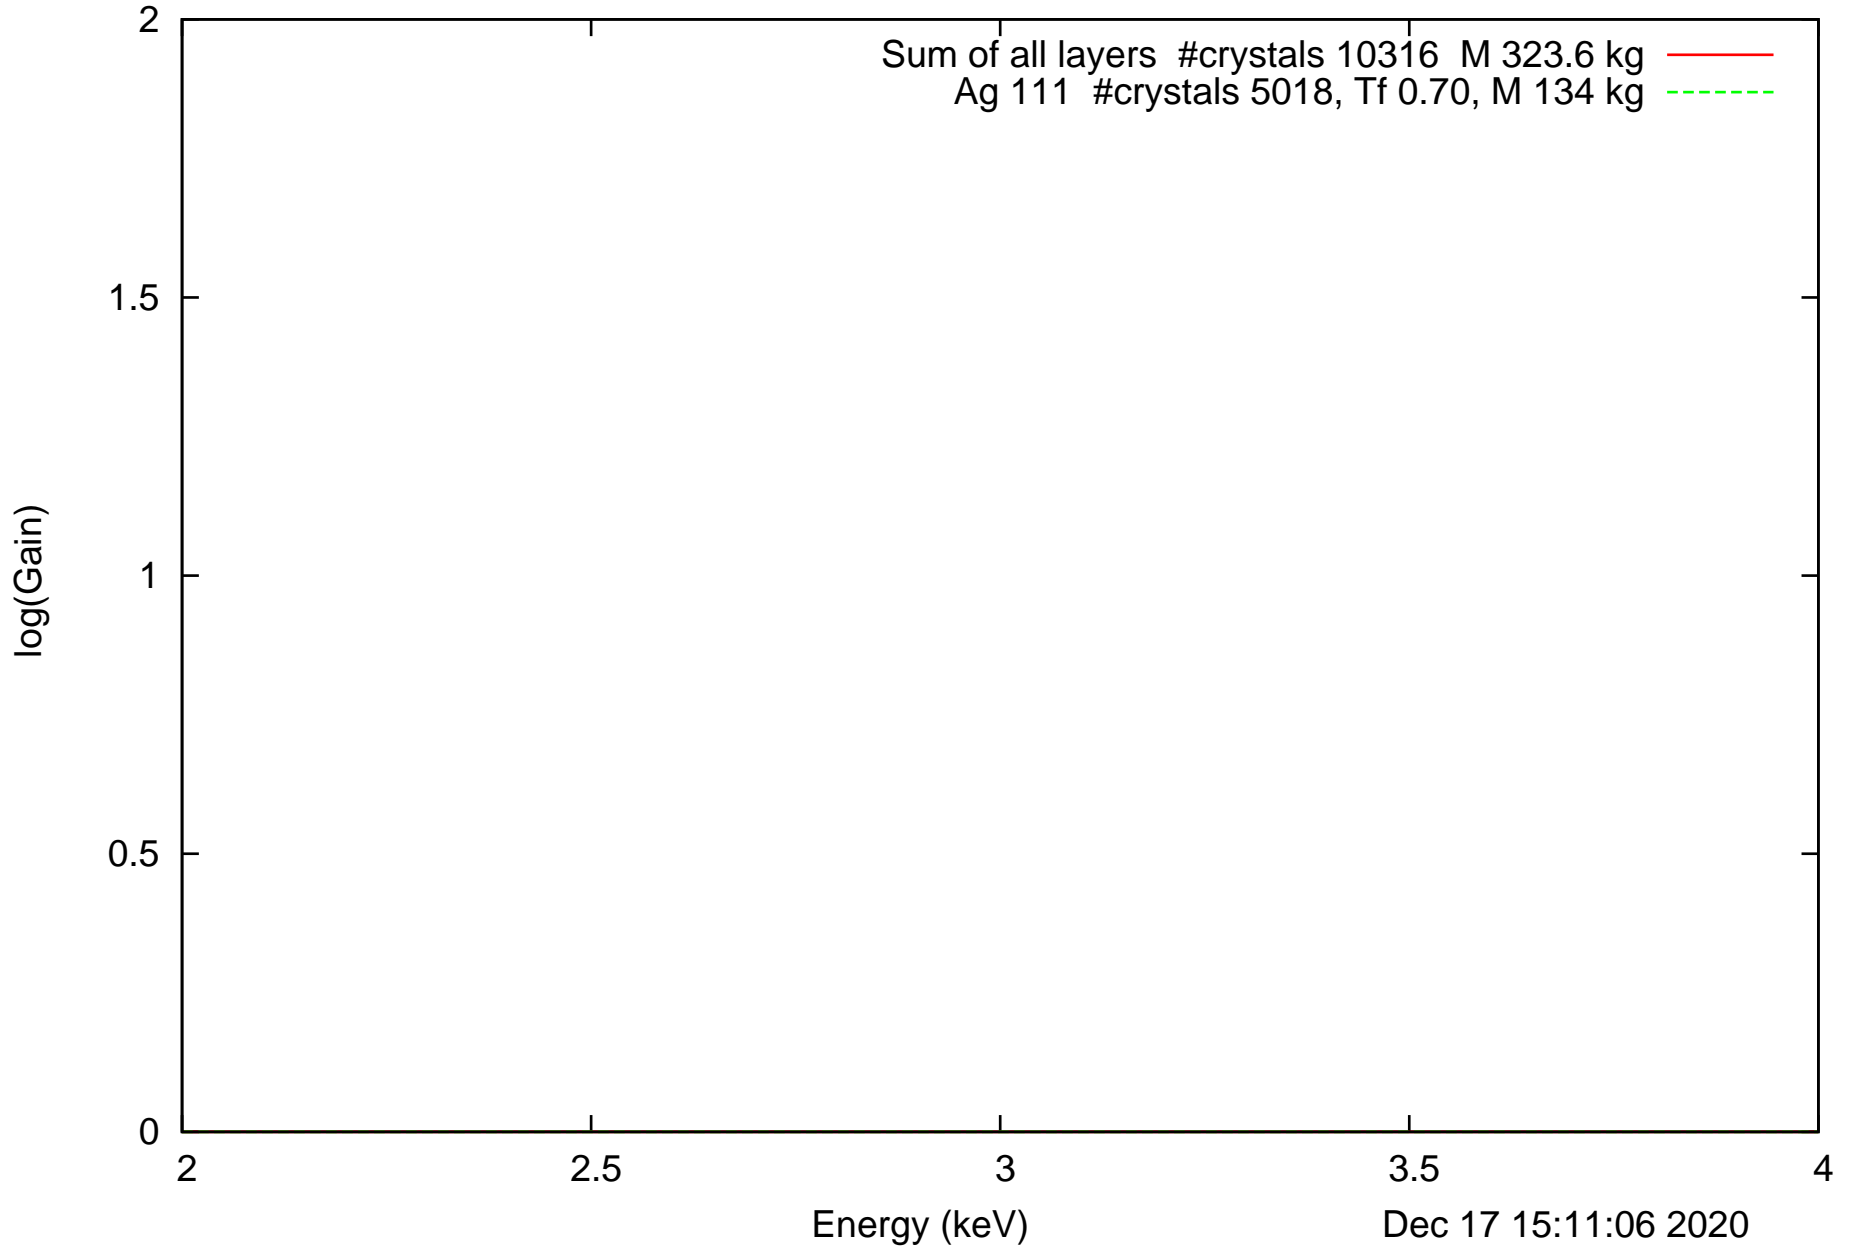

Laue lens diameter: 351 cm, Detect.diameter: 5.0 cm, mosaic: 0.5 arcmin

Laue lens diameter: 351 cm, Detect.diameter: 5.0 cm, mosaic: 0.5 arcmin

Laue lens diameter: 351 cm, Detect.diameter: 5.0 cm, mosaic: 0.5 arcmin

Laue lens diameter: 351 cm, Detect.diameter: 5.0 cm, mosaic: 0.5 arcmin