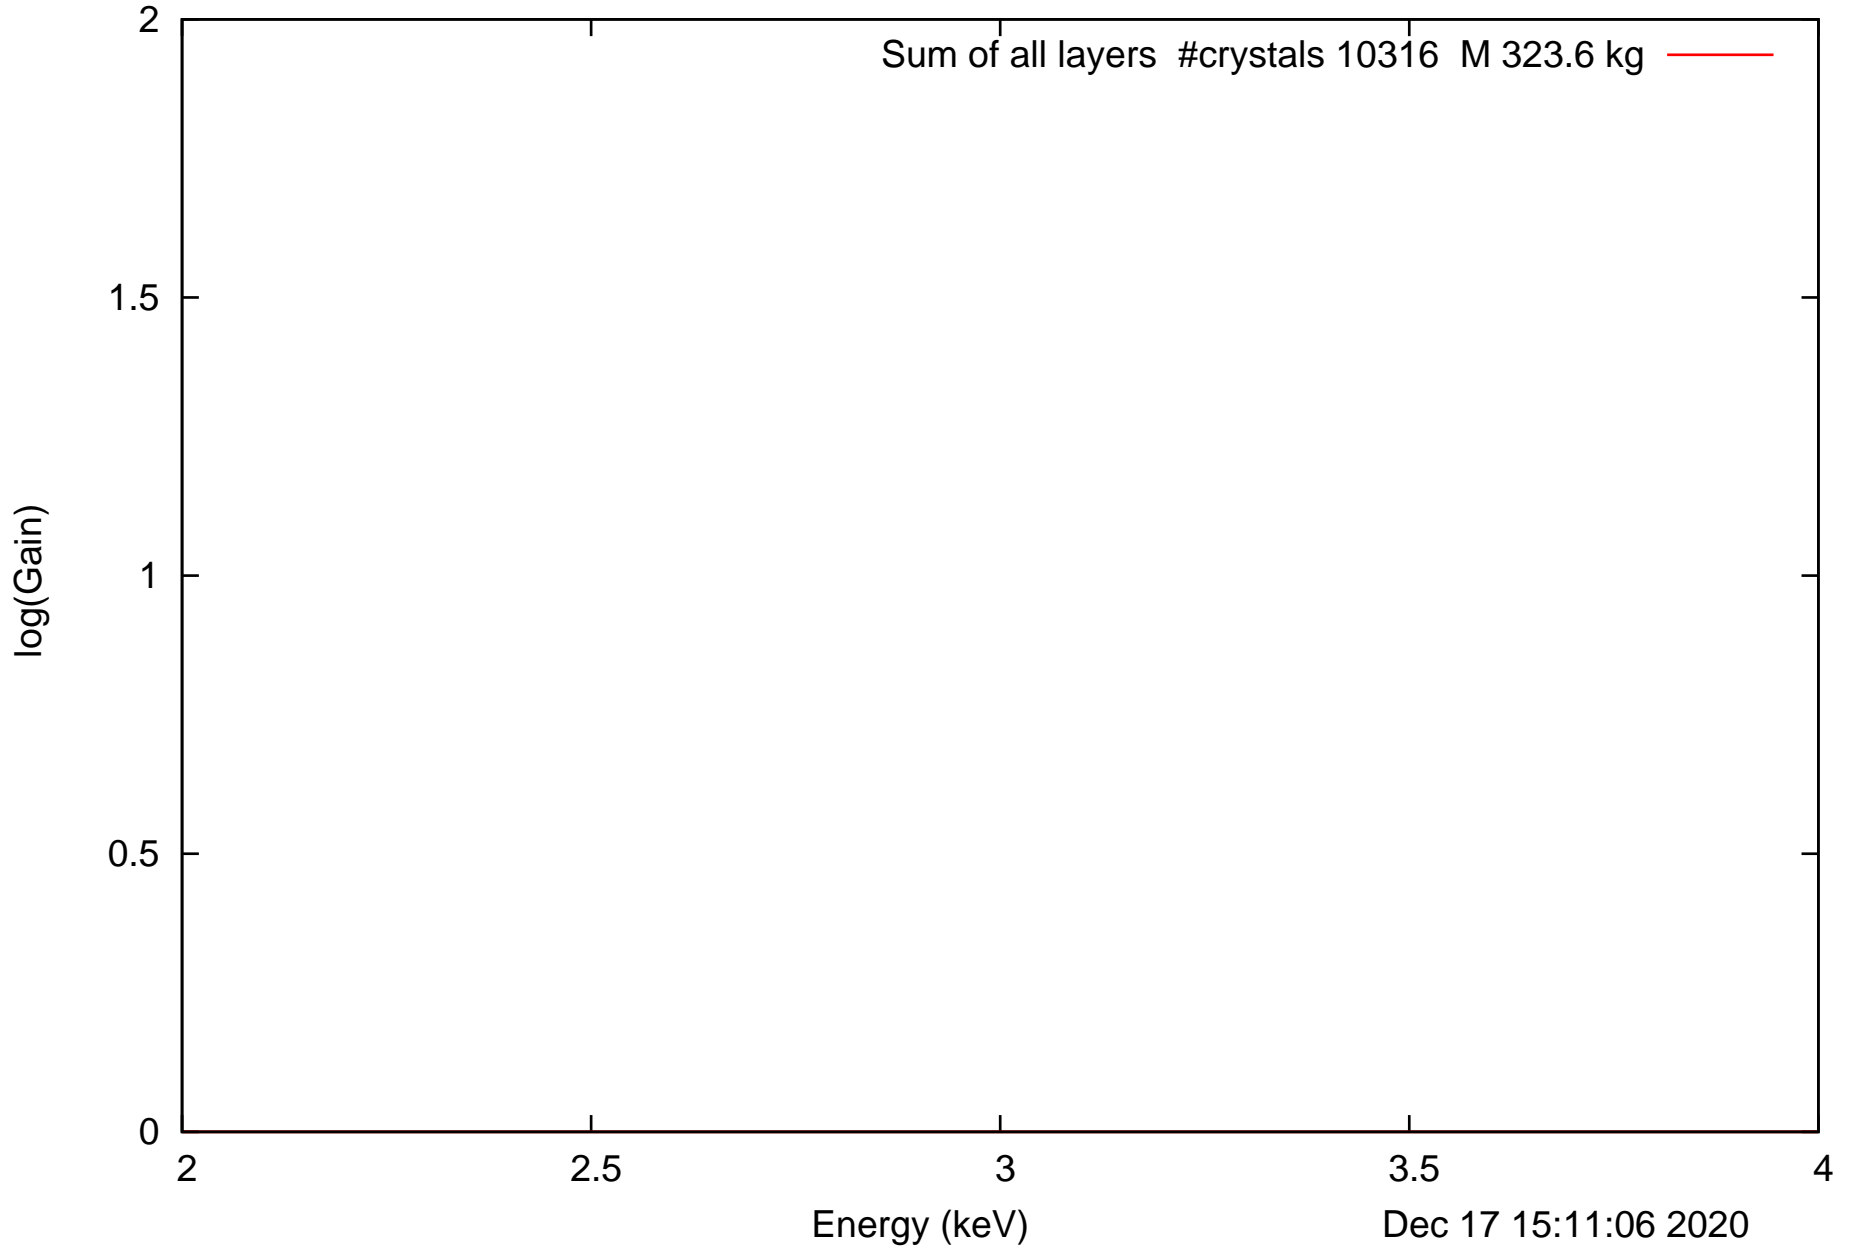

Laue lens diameter: 351 cm, Detect.diameter: 5.0 cm, mosaic: 0.5 arcmin

Laue lens diameter: 351 cm, Detect.diameter: 5.0 cm, mosaic: 0.5 arcmin

Laue lens diameter: 351 cm, Detect.diameter: 5.0 cm, mosaic: 0.5 arcmin

Laue lens diameter: 351 cm, Detect.diameter: 5.0 cm, mosaic: 0.5 arcmin