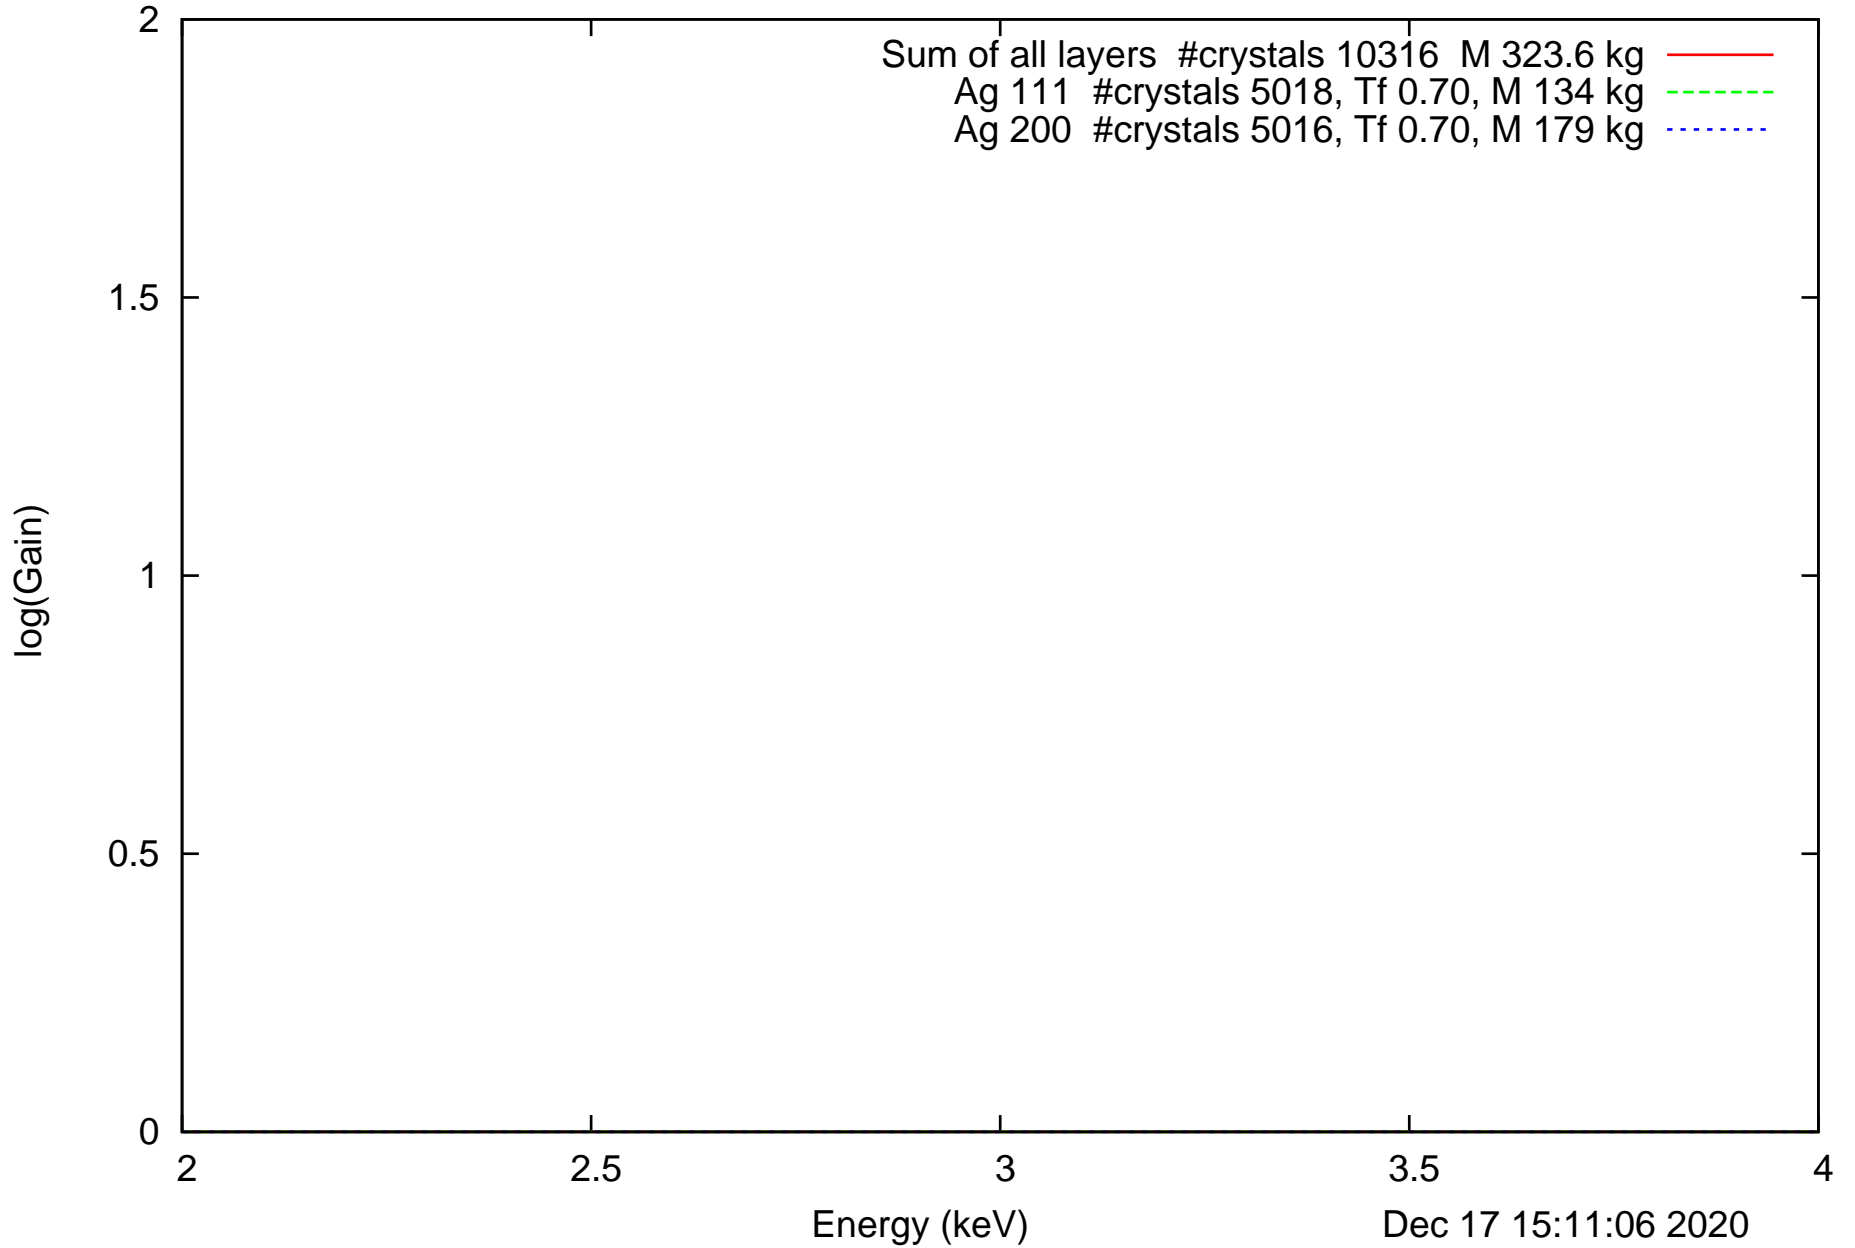

Laue lens diameter: 351 cm, Detect.diameter: 5.0 cm, mosaic: 0.5 arcmin

Laue lens diameter: 351 cm, Detect.diameter: 5.0 cm, mosaic: 0.5 arcmin

Laue lens diameter: 351 cm, Detect.diameter: 5.0 cm, mosaic: 0.5 arcmin

Laue lens diameter: 351 cm, Detect.diameter: 5.0 cm, mosaic: 0.5 arcmin