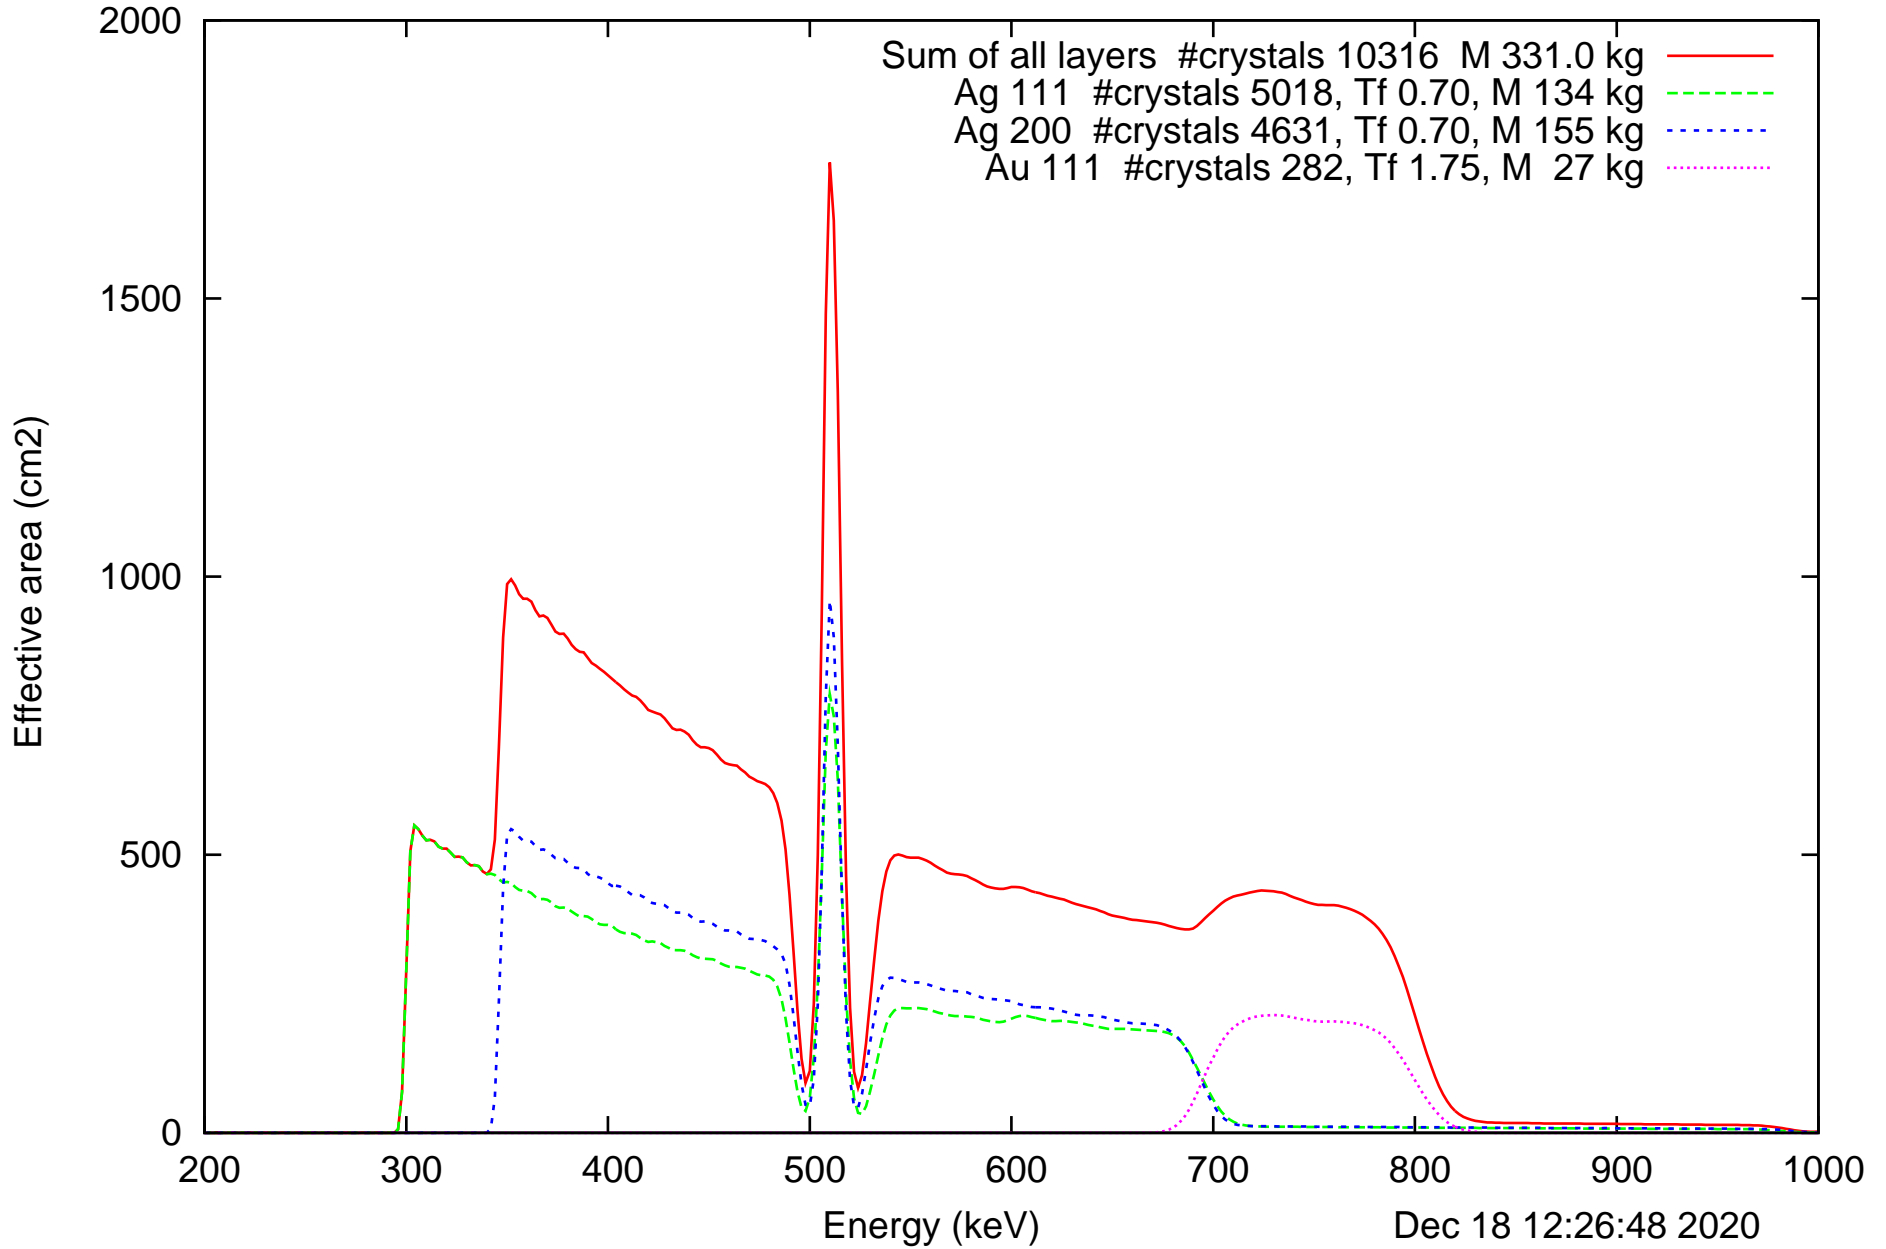

Laue lens diameter: 351 cm, Detect.diameter: 5.0 cm, mosaic: 0.5 arcmin

Laue lens diameter: 351 cm, Detect.diameter: 5.0 cm, mosaic: 0.5 arcmin

Laue lens diameter: 351 cm, Detect.diameter: 5.0 cm, mosaic: 0.5 arcmin

Laue lens diameter: 351 cm, Detect.diameter: 5.0 cm, mosaic: 0.5 arcmin

Laue lens diameter: 351 cm, Detect.diameter: 5.0 cm, mosaic: 0.5 arcmin