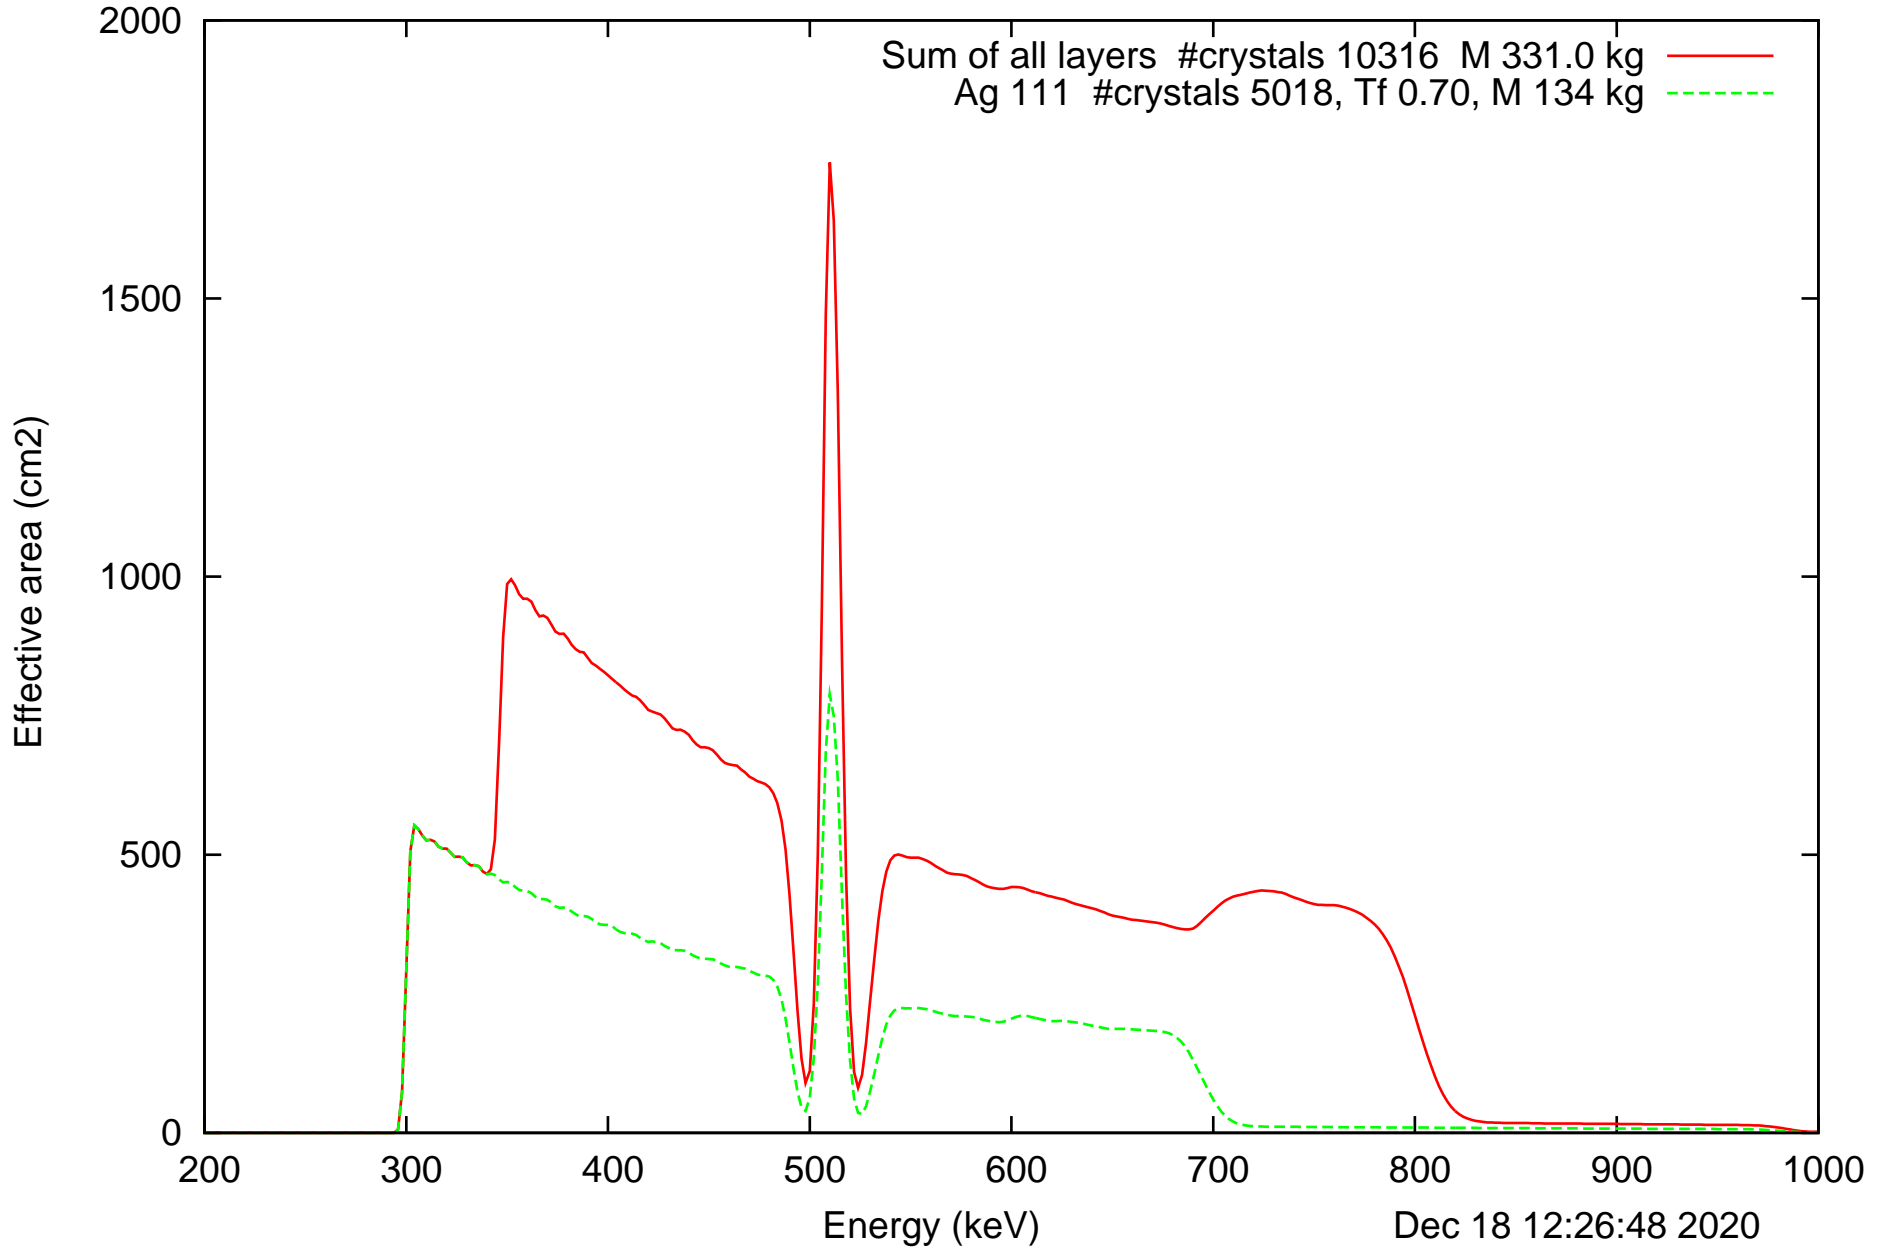

Laue lens diameter: 351 cm, Detect.diameter: 5.0 cm, mosaic: 0.5 arcmin

Laue lens diameter: 351 cm, Detect.diameter: 5.0 cm, mosaic: 0.5 arcmin

Laue lens diameter: 351 cm, Detect.diameter: 5.0 cm, mosaic: 0.5 arcmin

Laue lens diameter: 351 cm, Detect.diameter: 5.0 cm, mosaic: 0.5 arcmin

Laue lens diameter: 351 cm, Detect.diameter: 5.0 cm, mosaic: 0.5 arcmin