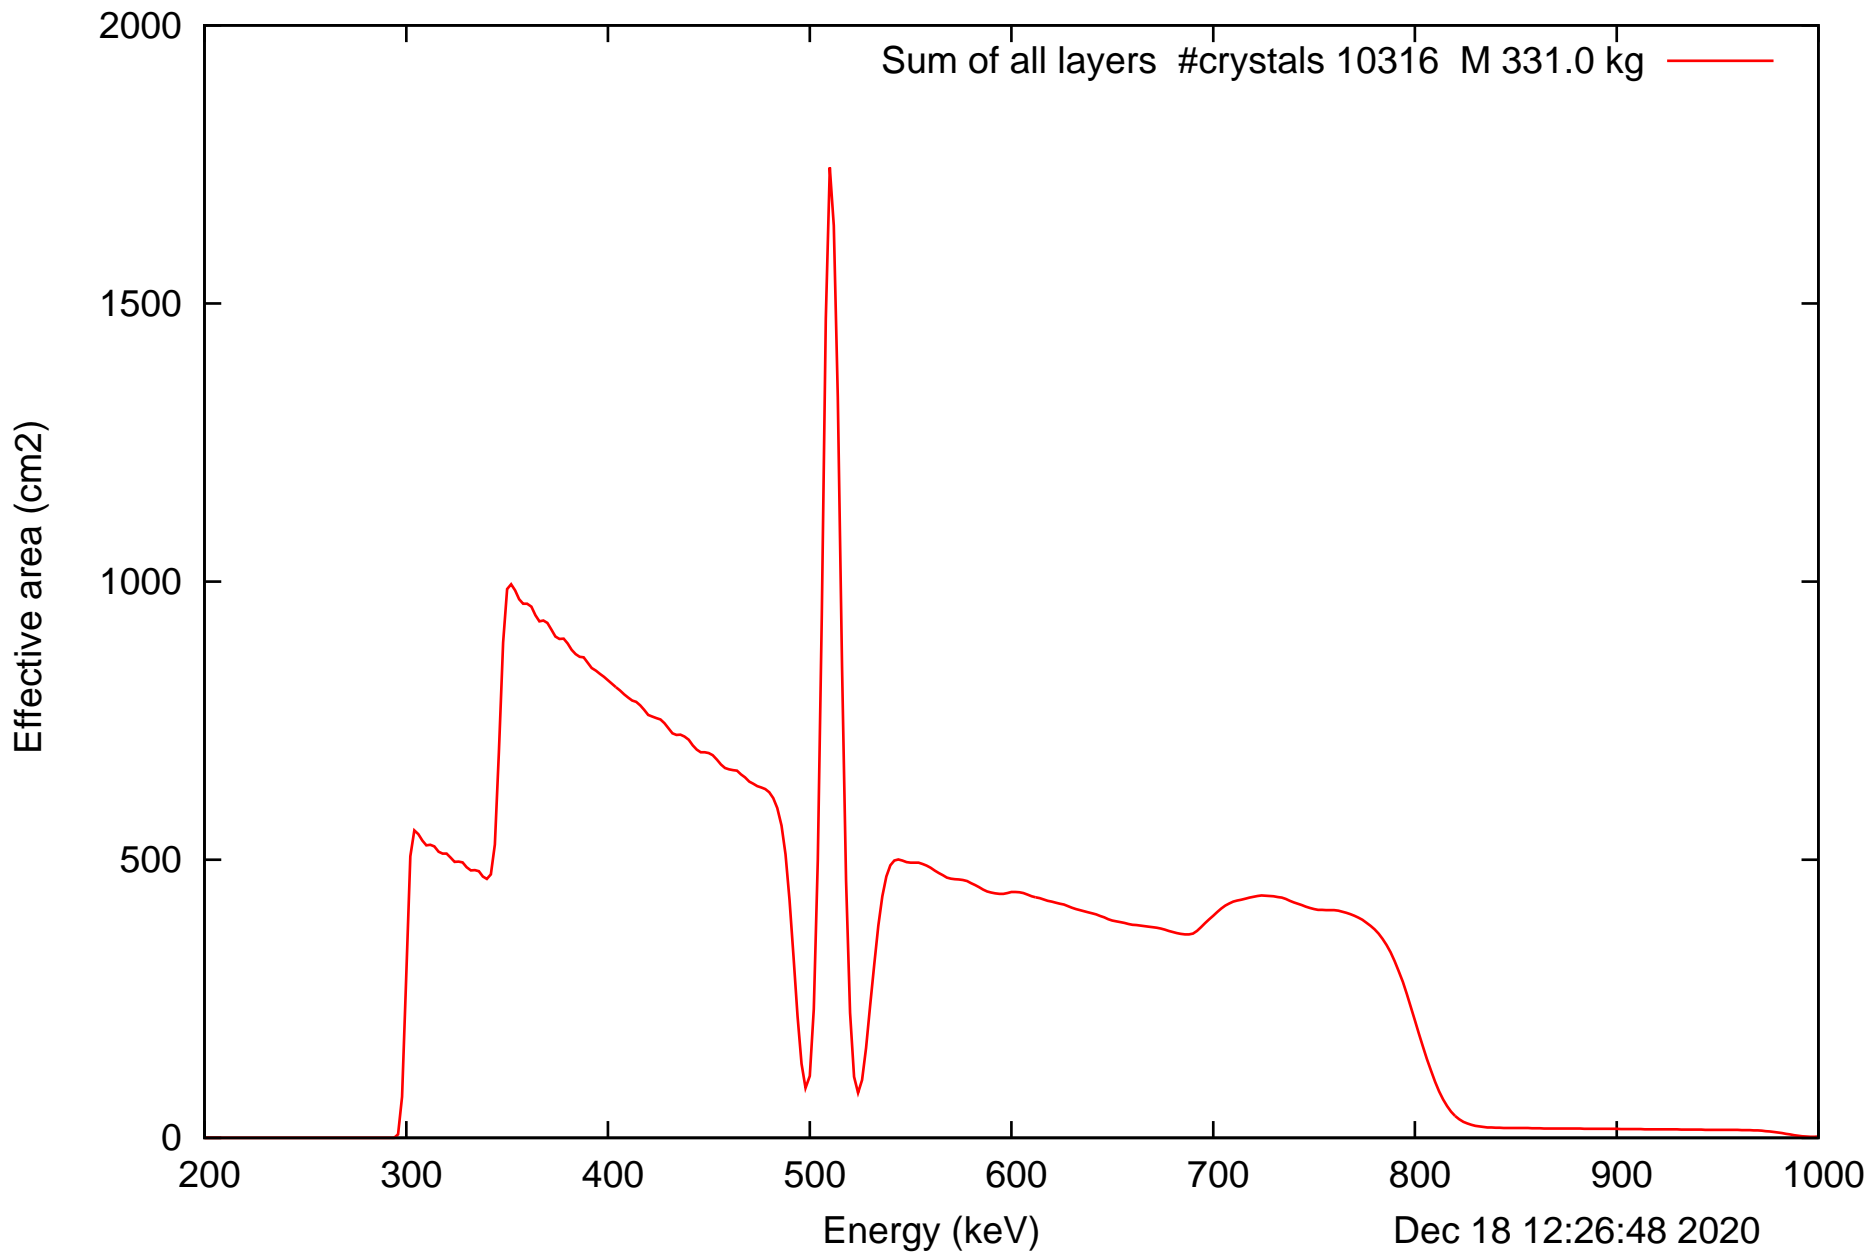

Laue lens diameter: 351 cm, Detect.diameter: 5.0 cm, mosaic: 0.5 arcmin

Laue lens diameter: 351 cm, Detect.diameter: 5.0 cm, mosaic: 0.5 arcmin

Laue lens diameter: 351 cm, Detect.diameter: 5.0 cm, mosaic: 0.5 arcmin

Laue lens diameter: 351 cm, Detect.diameter: 5.0 cm, mosaic: 0.5 arcmin

Laue lens diameter: 351 cm, Detect.diameter: 5.0 cm, mosaic: 0.5 arcmin