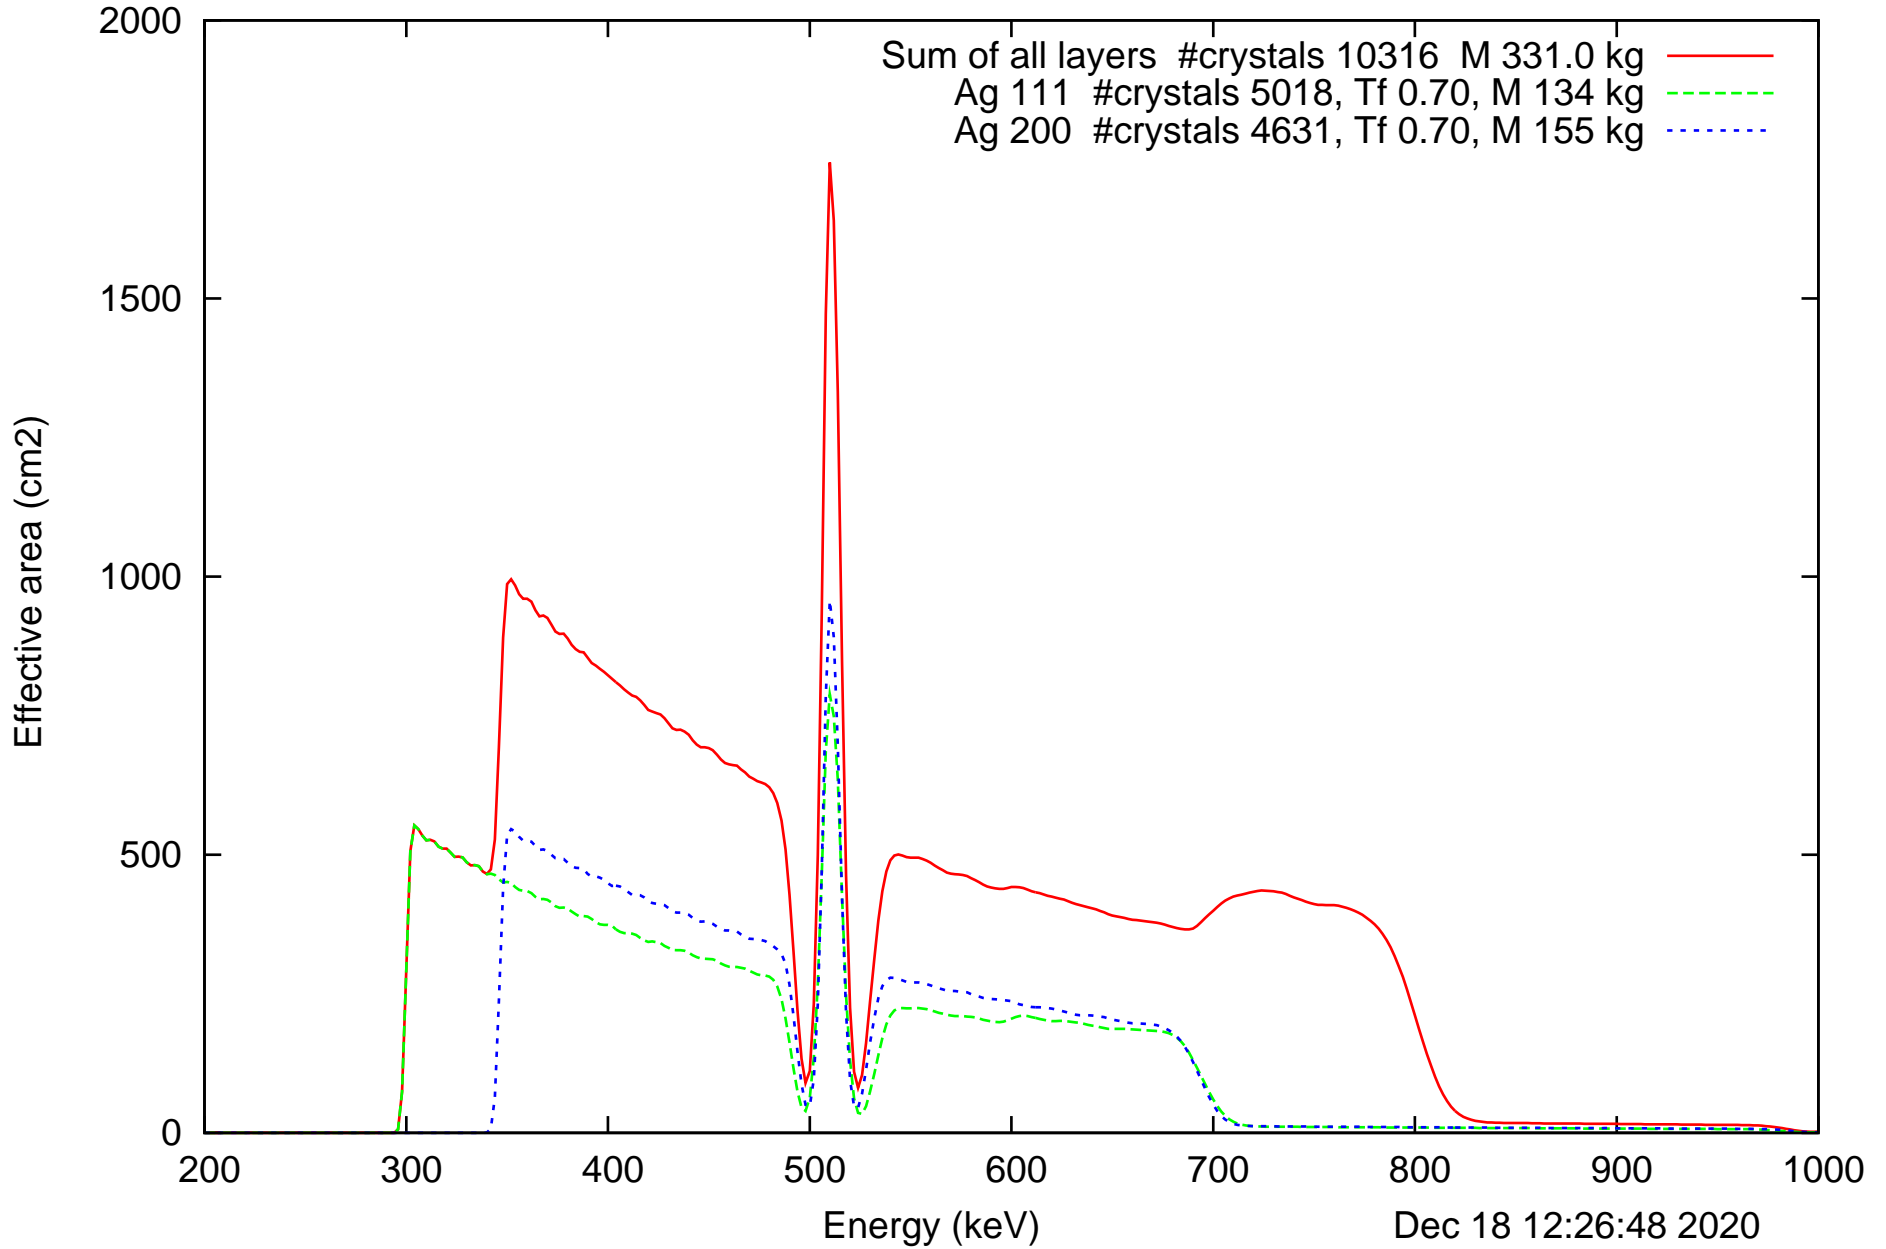

Laue lens diameter: 351 cm, Detect.diameter: 5.0 cm, mosaic: 0.5 arcmin

Laue lens diameter: 351 cm, Detect.diameter: 5.0 cm, mosaic: 0.5 arcmin

Laue lens diameter: 351 cm, Detect.diameter: 5.0 cm, mosaic: 0.5 arcmin

Laue lens diameter: 351 cm, Detect.diameter: 5.0 cm, mosaic: 0.5 arcmin

Laue lens diameter: 351 cm, Detect.diameter: 5.0 cm, mosaic: 0.5 arcmin