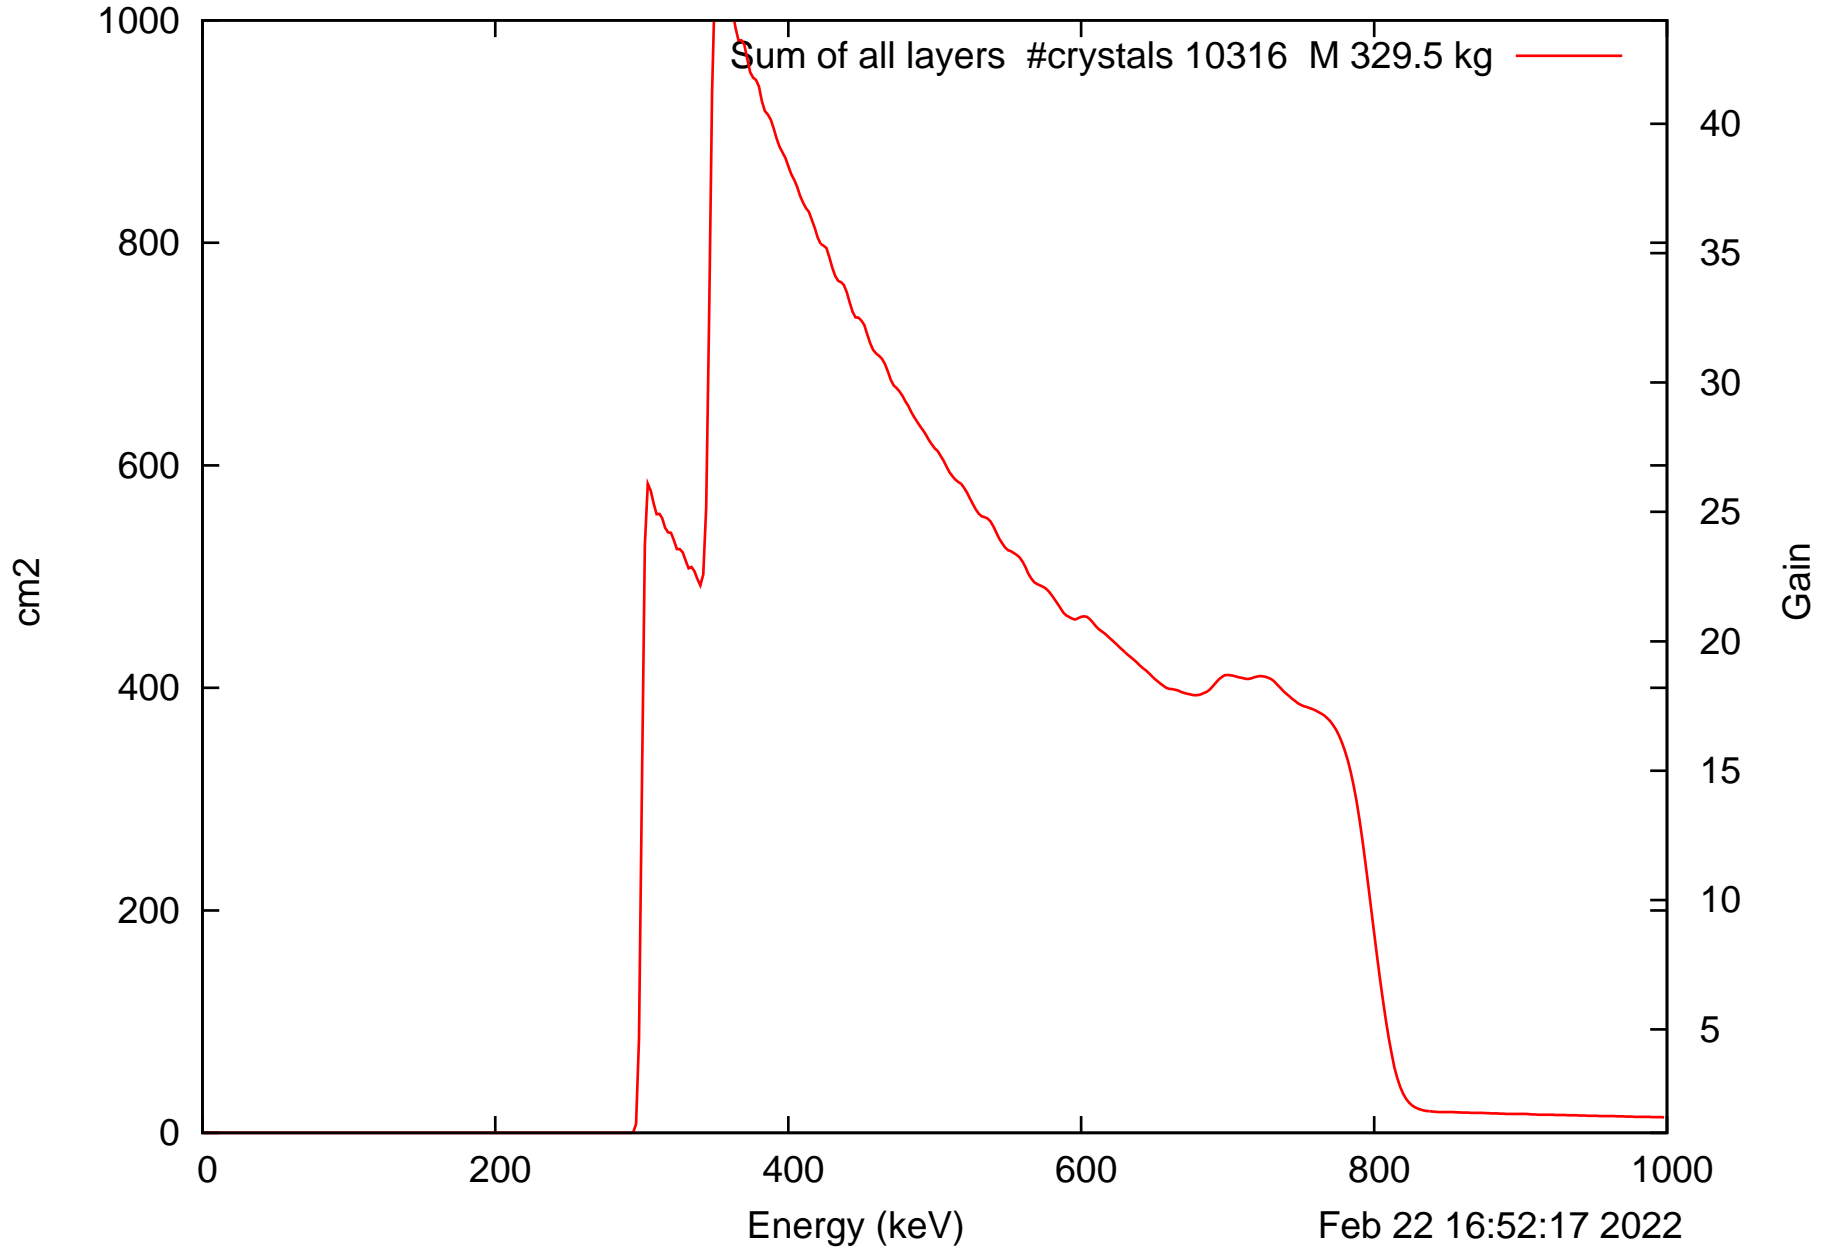

Laue lens diameter: 351 cm, Detect.diameter: 5.5 cm, mosaic: 0.5 arcmin

Laue lens diameter: 351 cm, Detect.diameter: 5.5 cm, mosaic: 0.5 arcmin

Laue lens diameter: 351 cm, Detect.diameter: 5.5 cm, mosaic: 0.5 arcmin