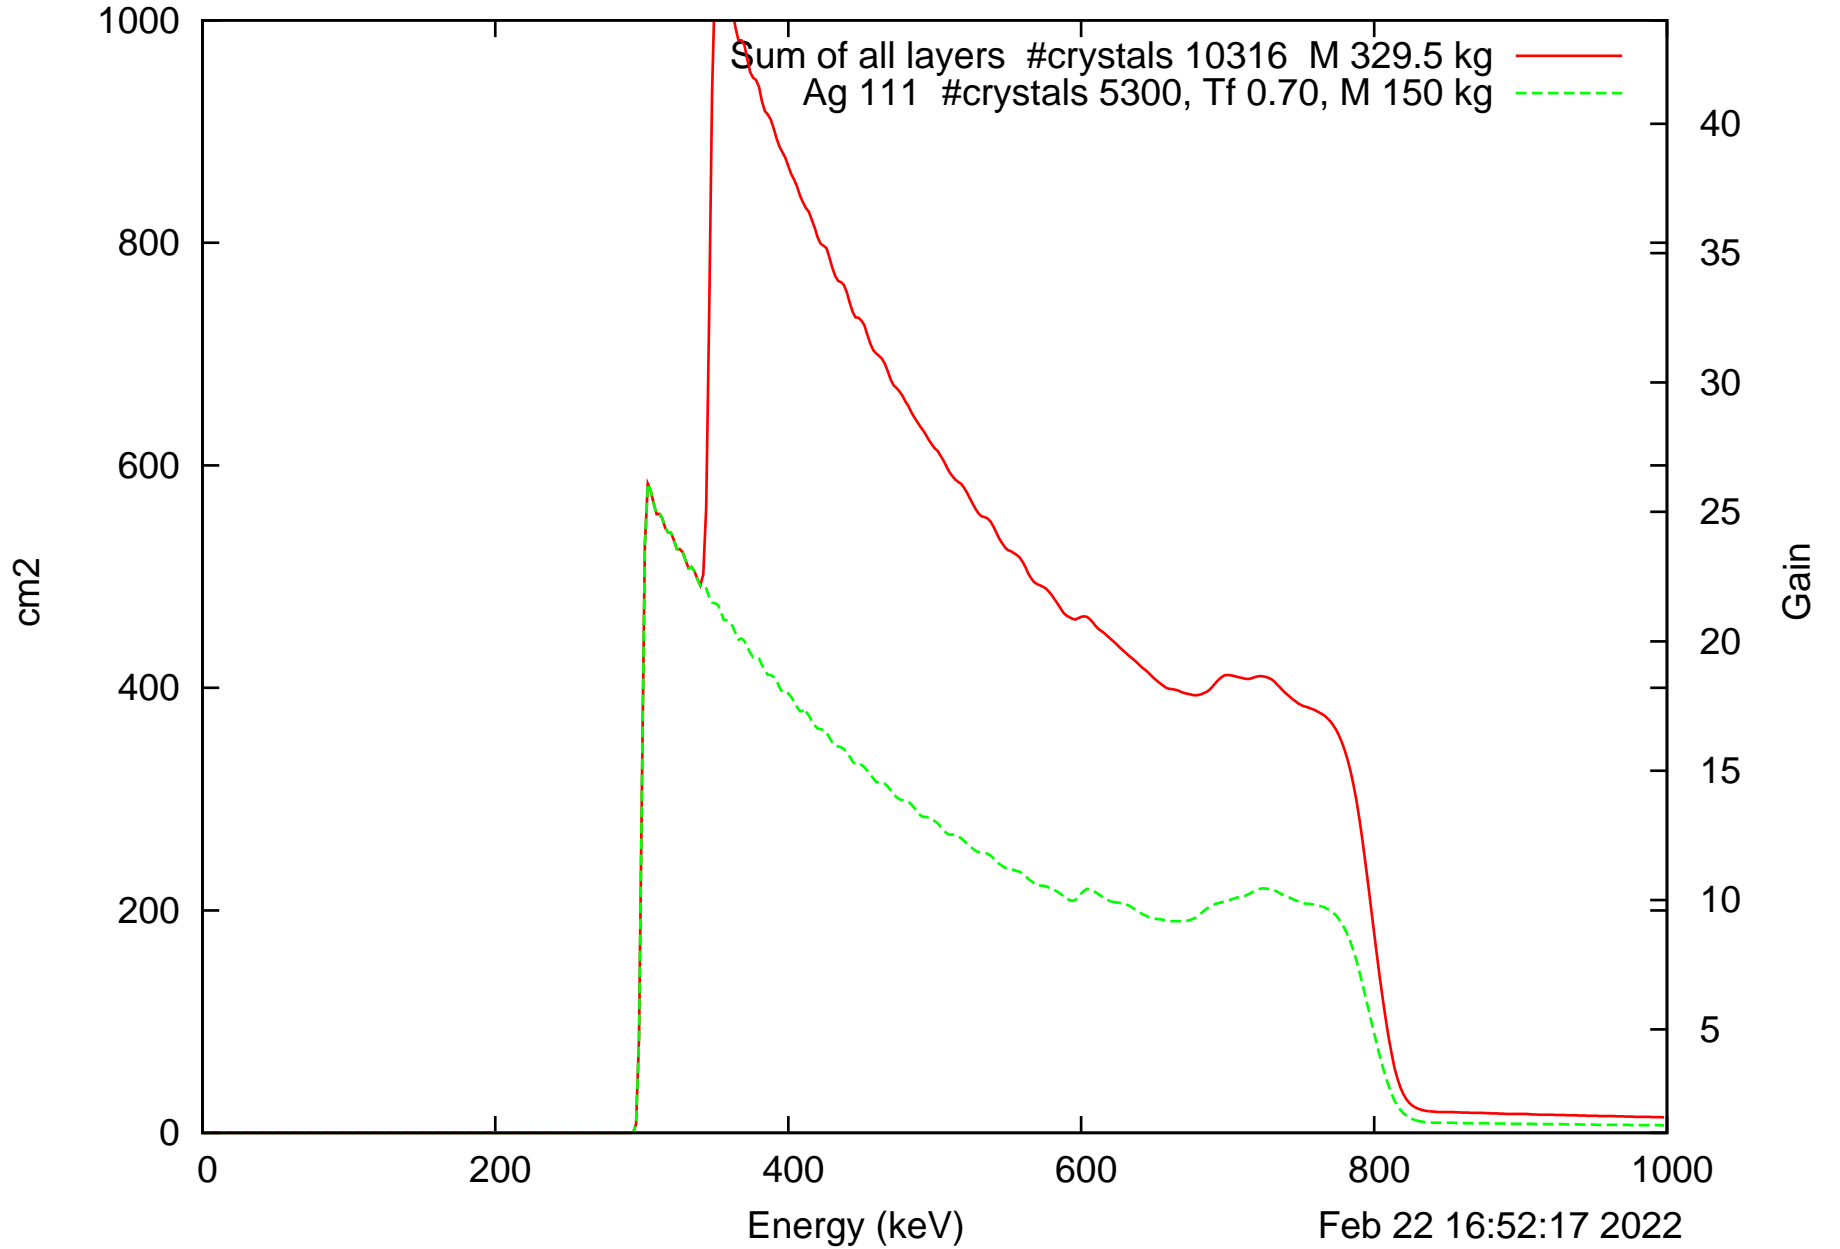

Laue lens diameter: 351 cm, Detect.diameter: 5.5 cm, mosaic: 0.5 arcmin

Laue lens diameter: 351 cm, Detect.diameter: 5.5 cm, mosaic: 0.5 arcmin

Laue lens diameter: 351 cm, Detect.diameter: 5.5 cm, mosaic: 0.5 arcmin