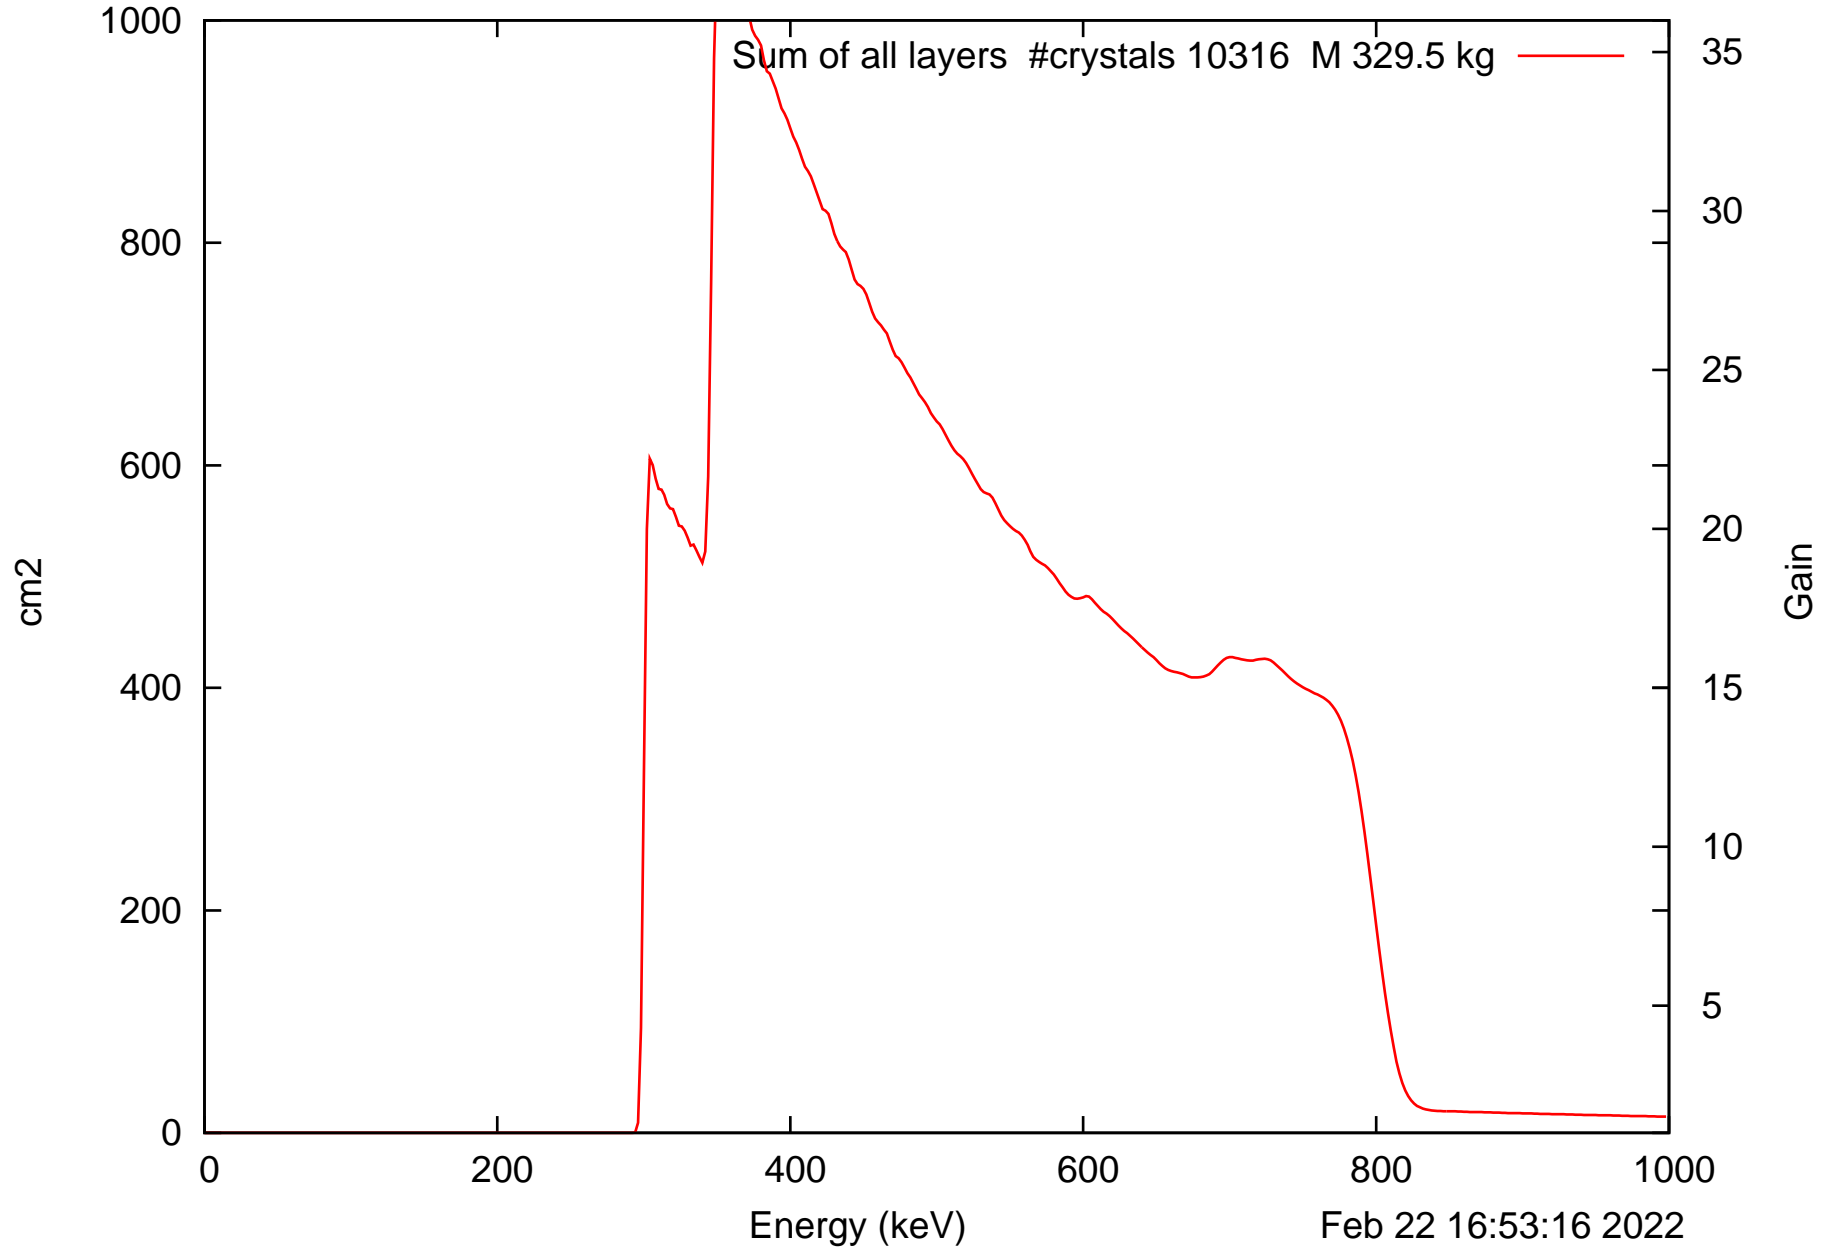

Laue lens diameter: 351 cm, Detect.diameter: 6.0 cm, mosaic: 0.5 arcmin

Laue lens diameter: 351 cm, Detect.diameter: 6.0 cm, mosaic: 0.5 arcmin

Laue lens diameter: 351 cm, Detect.diameter: 6.0 cm, mosaic: 0.5 arcmin