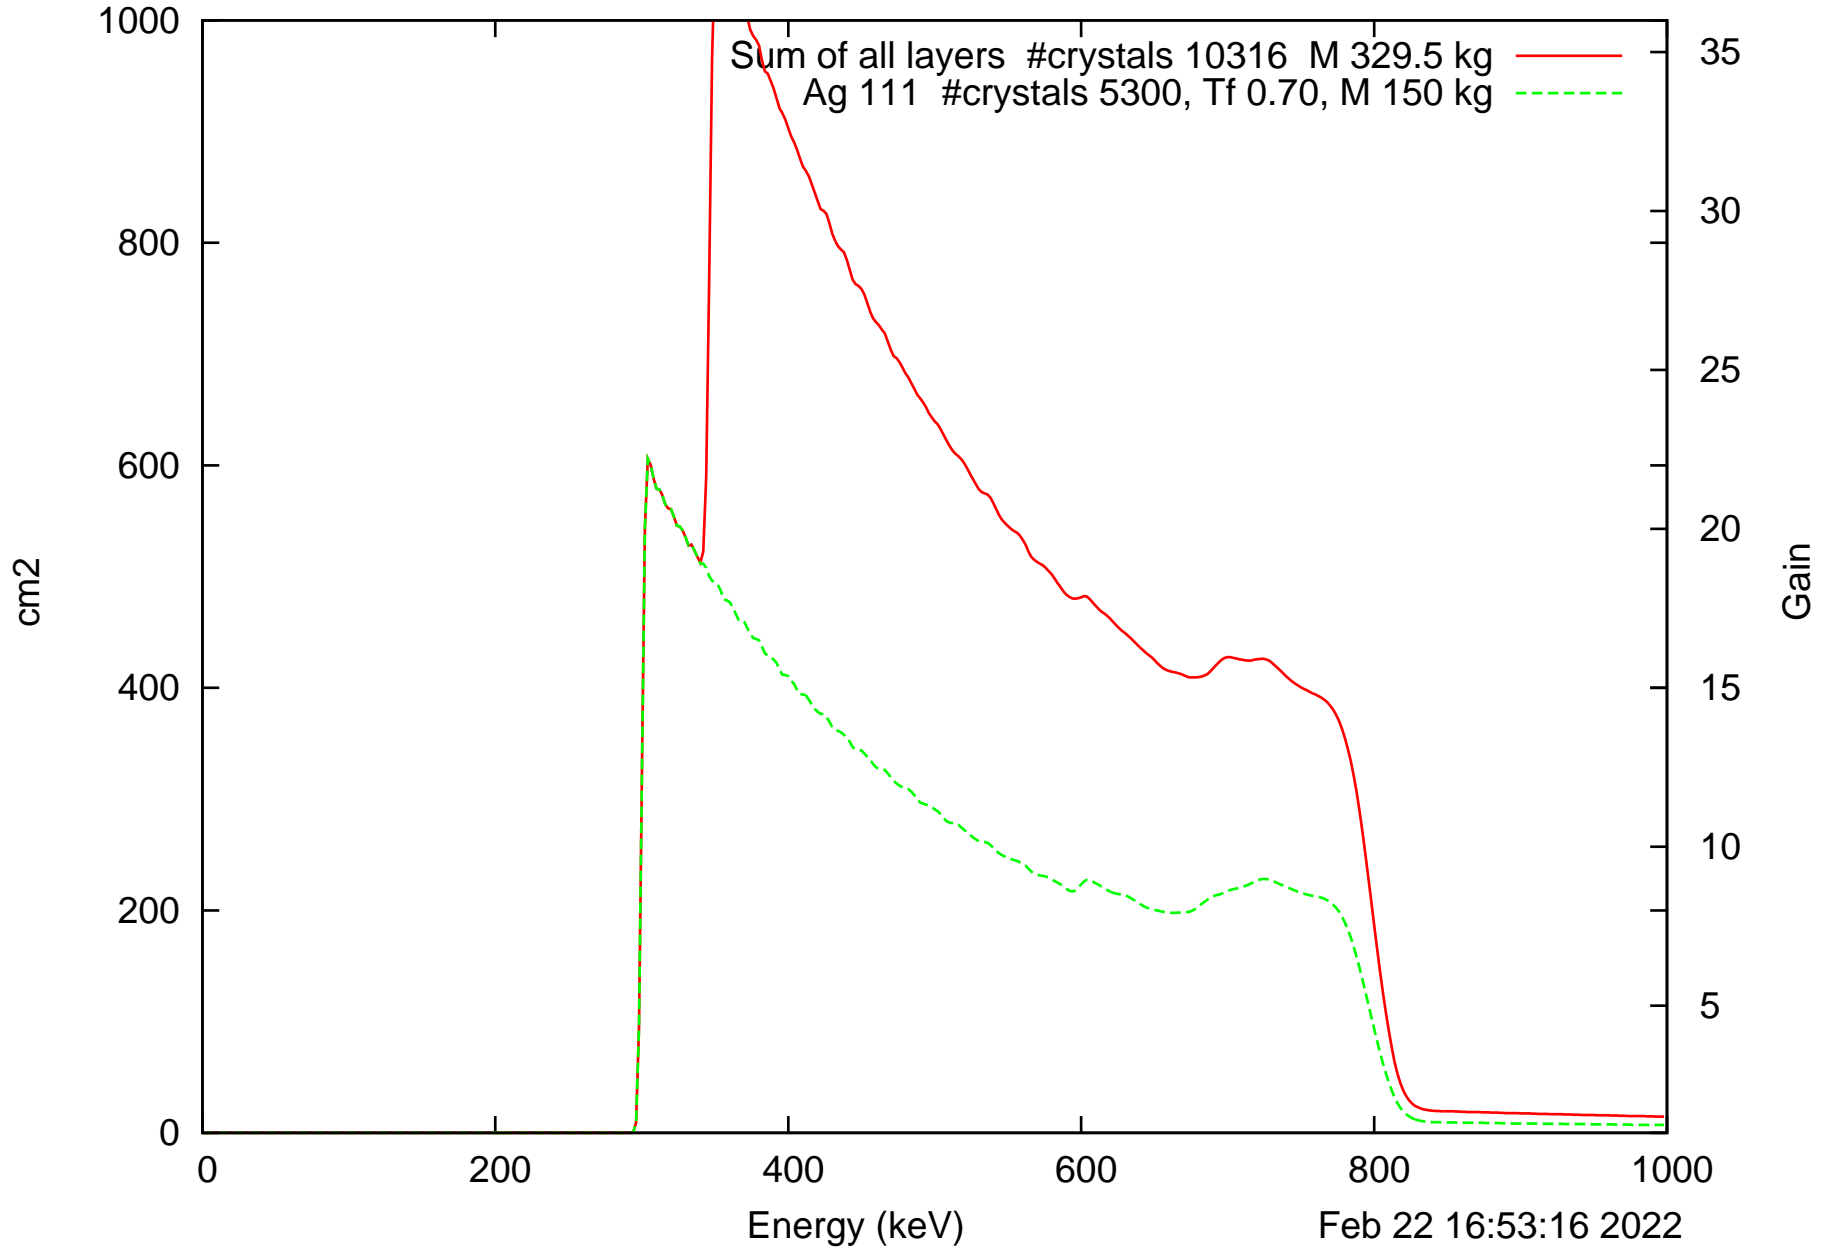

Laue lens diameter: 351 cm, Detect.diameter: 6.0 cm, mosaic: 0.5 arcmin

Laue lens diameter: 351 cm, Detect.diameter: 6.0 cm, mosaic: 0.5 arcmin

Laue lens diameter: 351 cm, Detect.diameter: 6.0 cm, mosaic: 0.5 arcmin