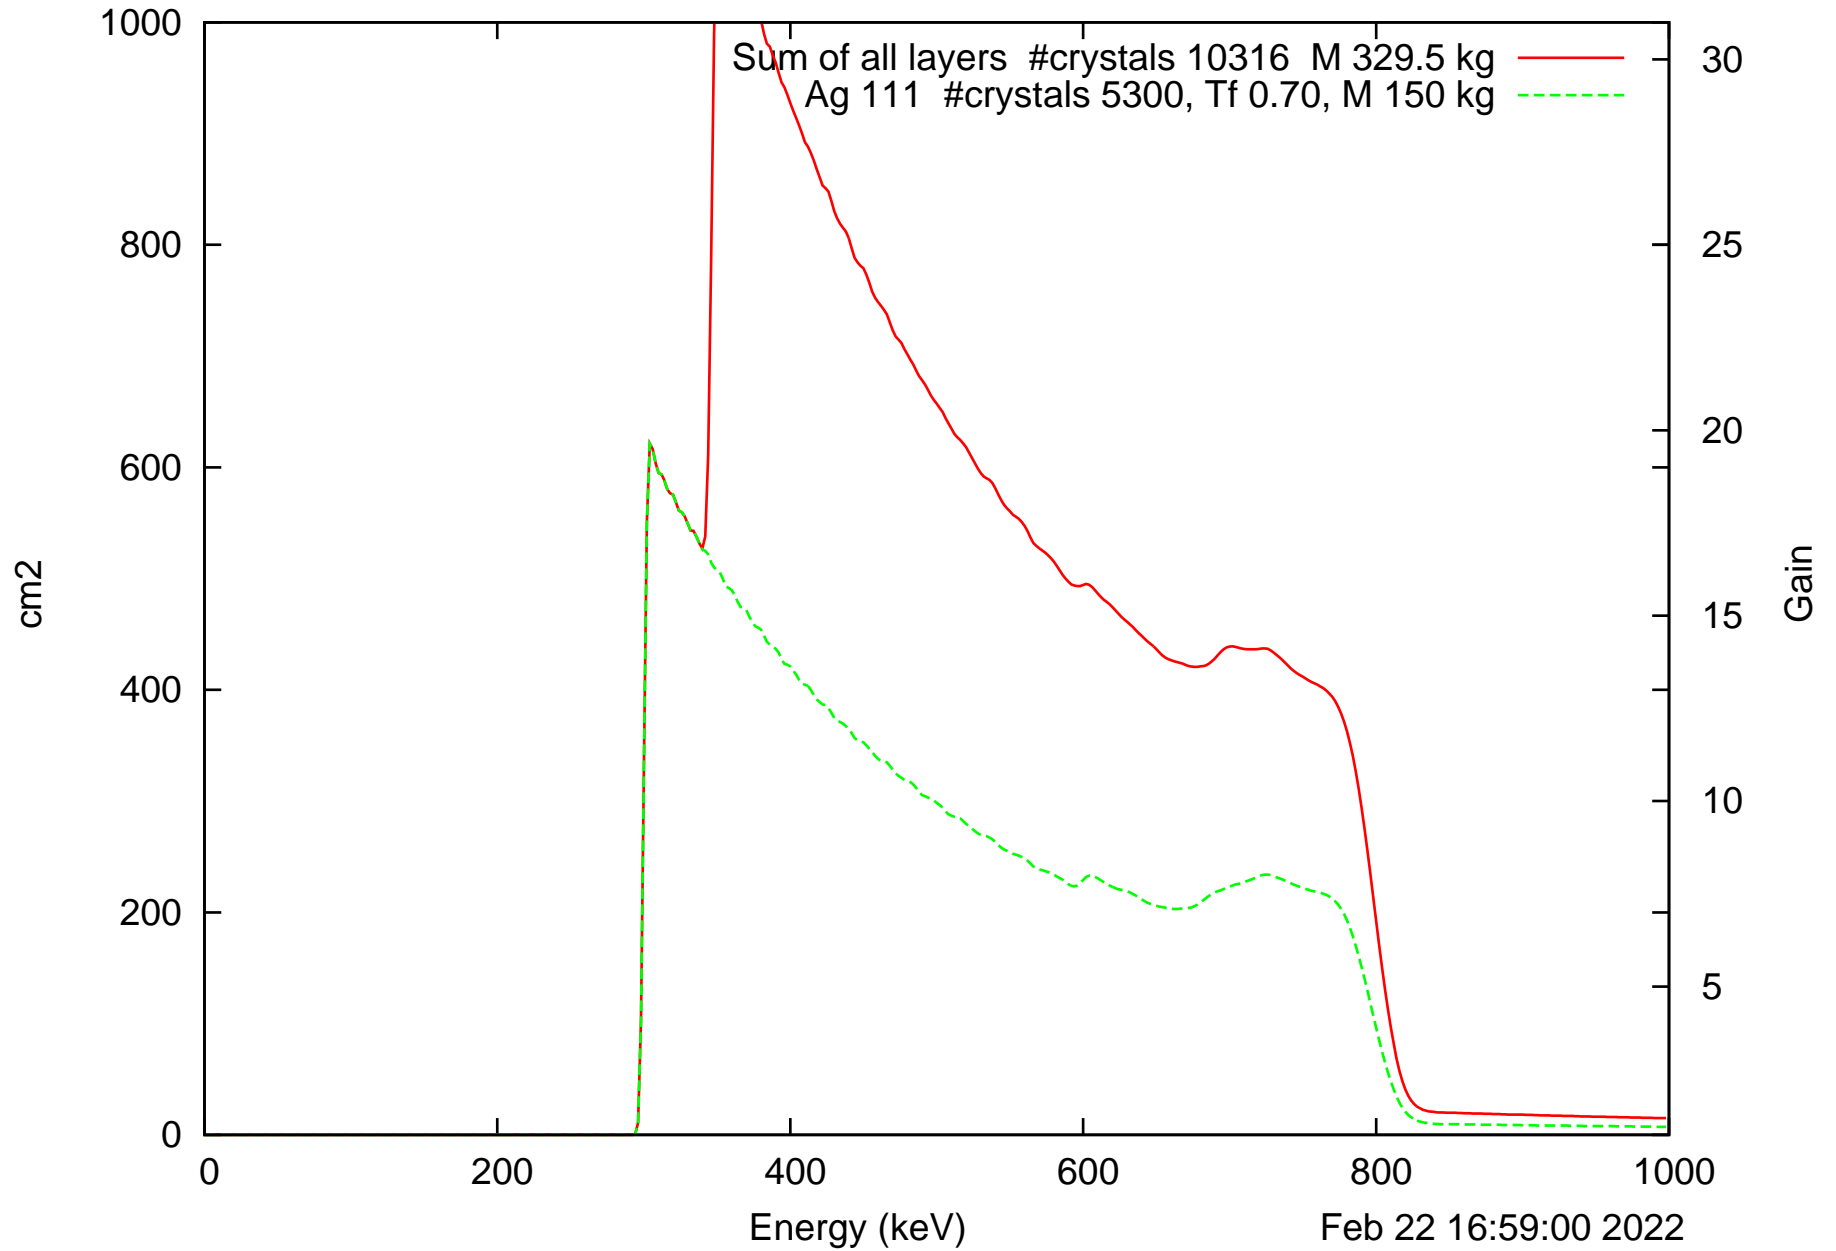

Laue lens diameter: 351 cm, Detect.diameter: 6.5 cm, mosaic: 0.5 arcmin

Laue lens diameter: 351 cm, Detect.diameter: 6.5 cm, mosaic: 0.5 arcmin

Laue lens diameter: 351 cm, Detect.diameter: 6.5 cm, mosaic: 0.5 arcmin