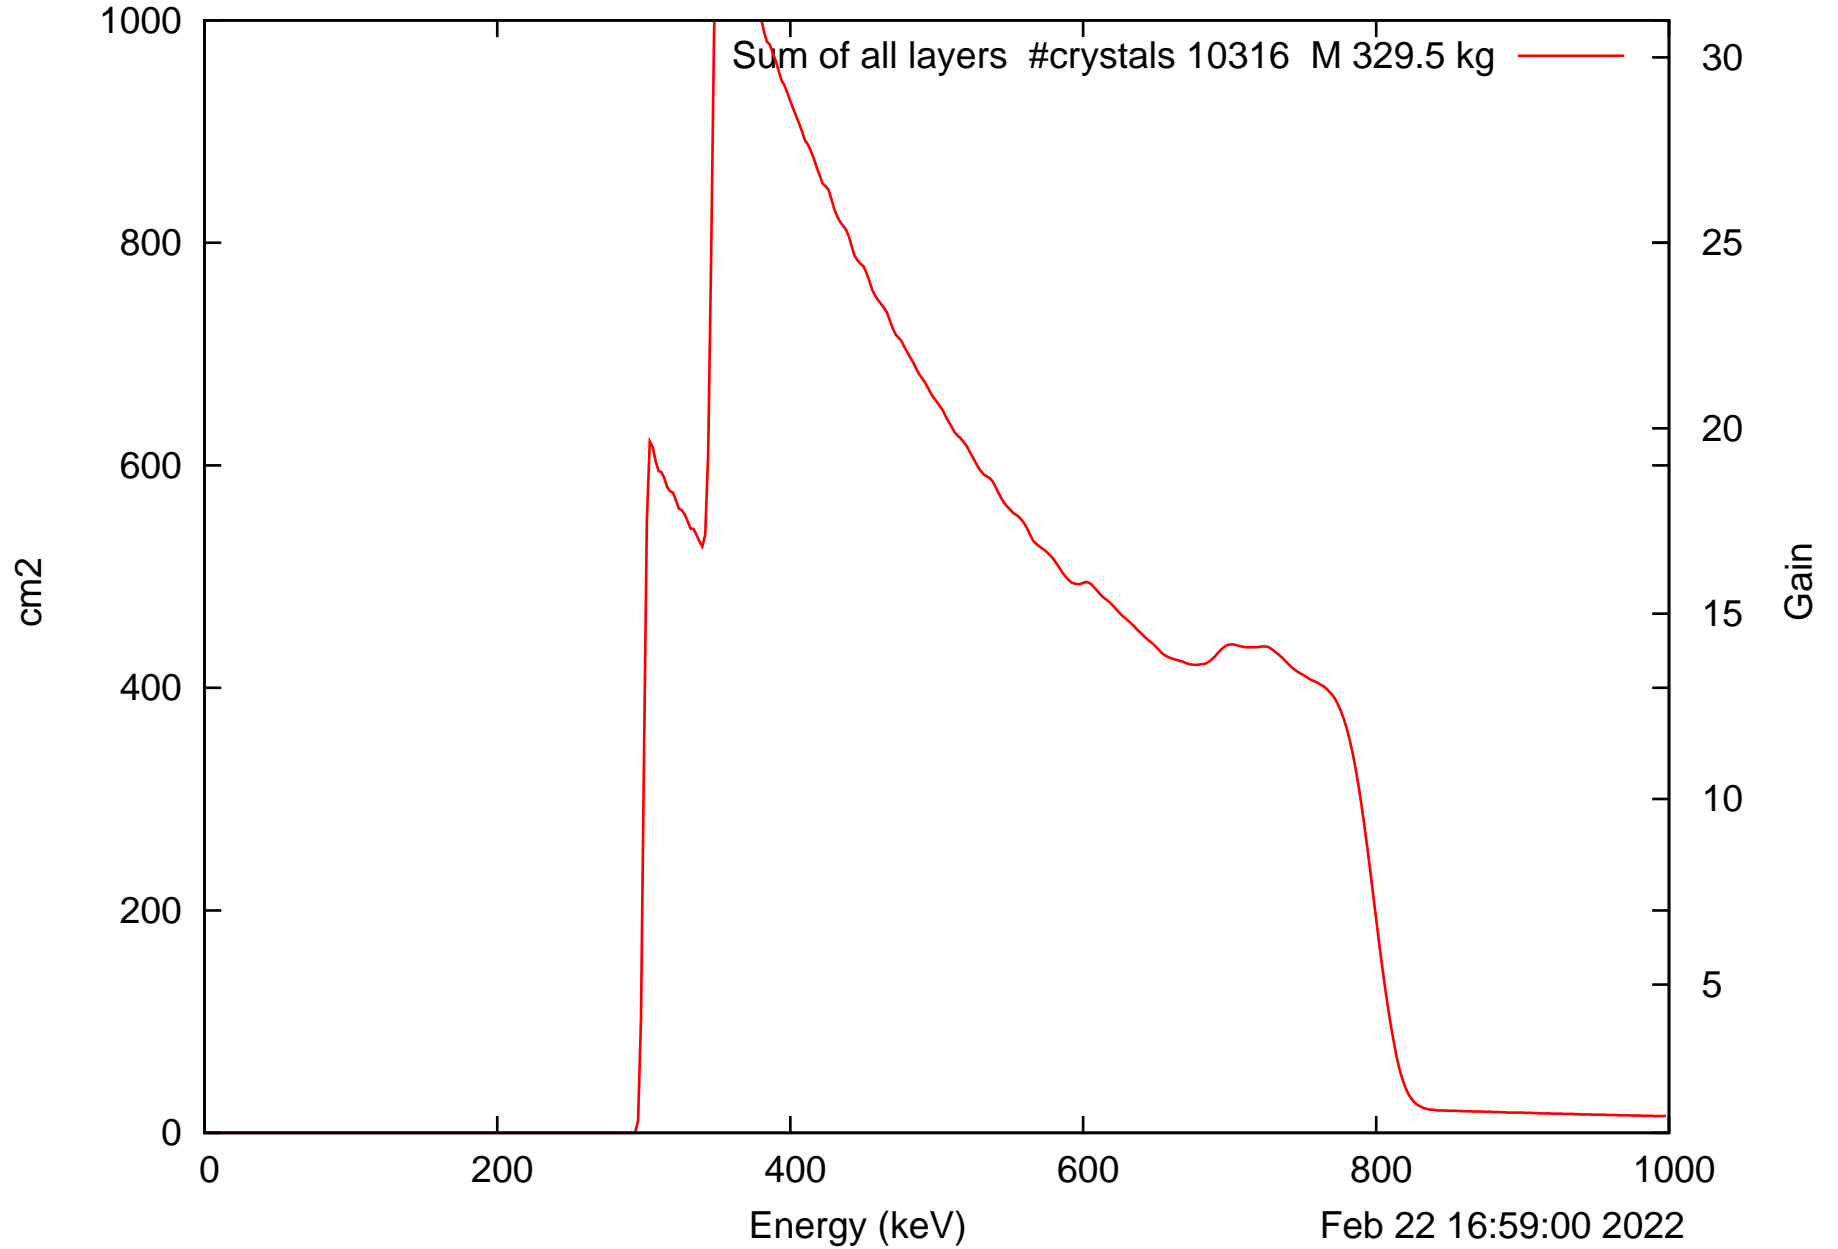

Laue lens diameter: 351 cm, Detect.diameter: 6.5 cm, mosaic: 0.5 arcmin

Laue lens diameter: 351 cm, Detect.diameter: 6.5 cm, mosaic: 0.5 arcmin

Laue lens diameter: 351 cm, Detect.diameter: 6.5 cm, mosaic: 0.5 arcmin