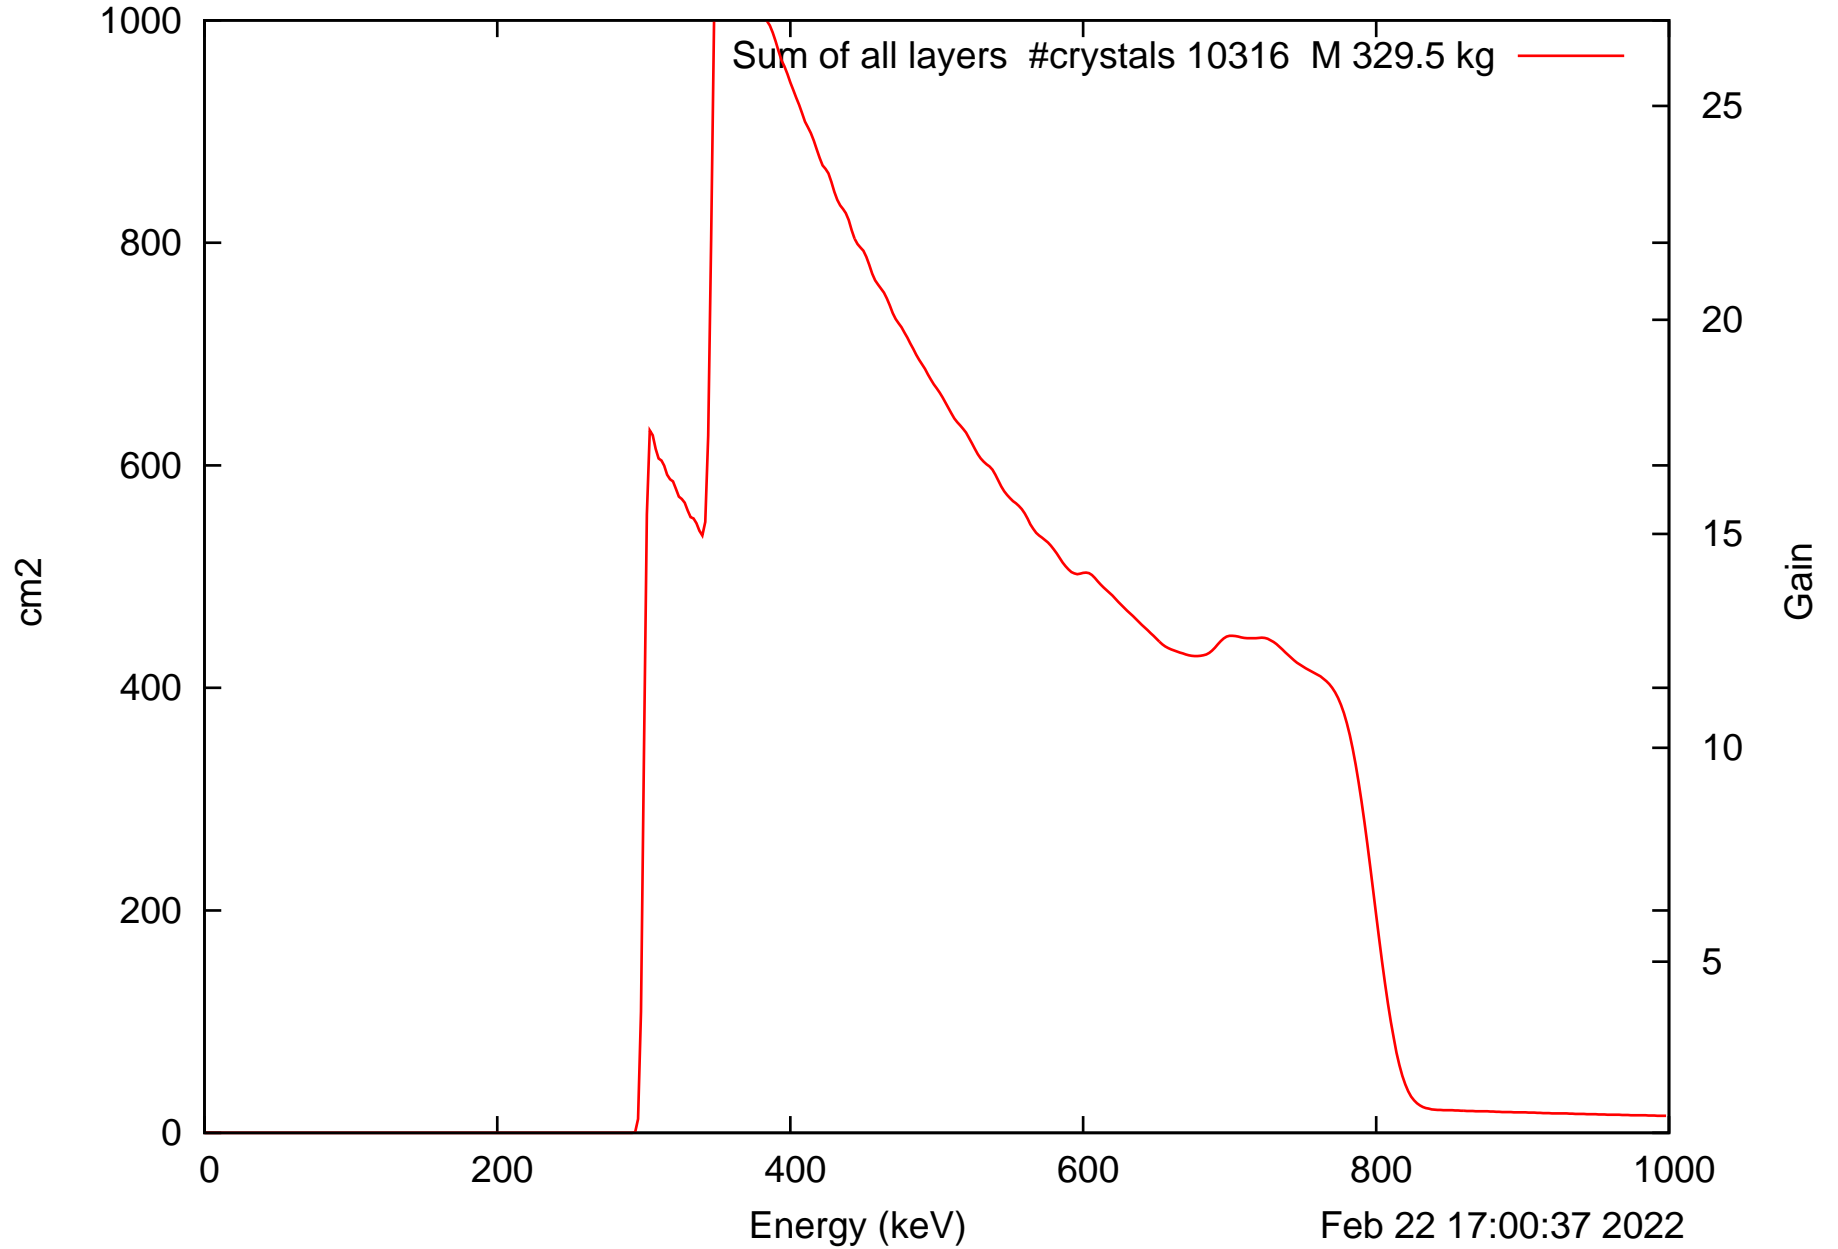

Laue lens diameter: 351 cm, Detect.diameter: 7.0 cm, mosaic: 0.5 arcmin

Laue lens diameter: 351 cm, Detect.diameter: 7.0 cm, mosaic: 0.5 arcmin

Laue lens diameter: 351 cm, Detect.diameter: 7.0 cm, mosaic: 0.5 arcmin