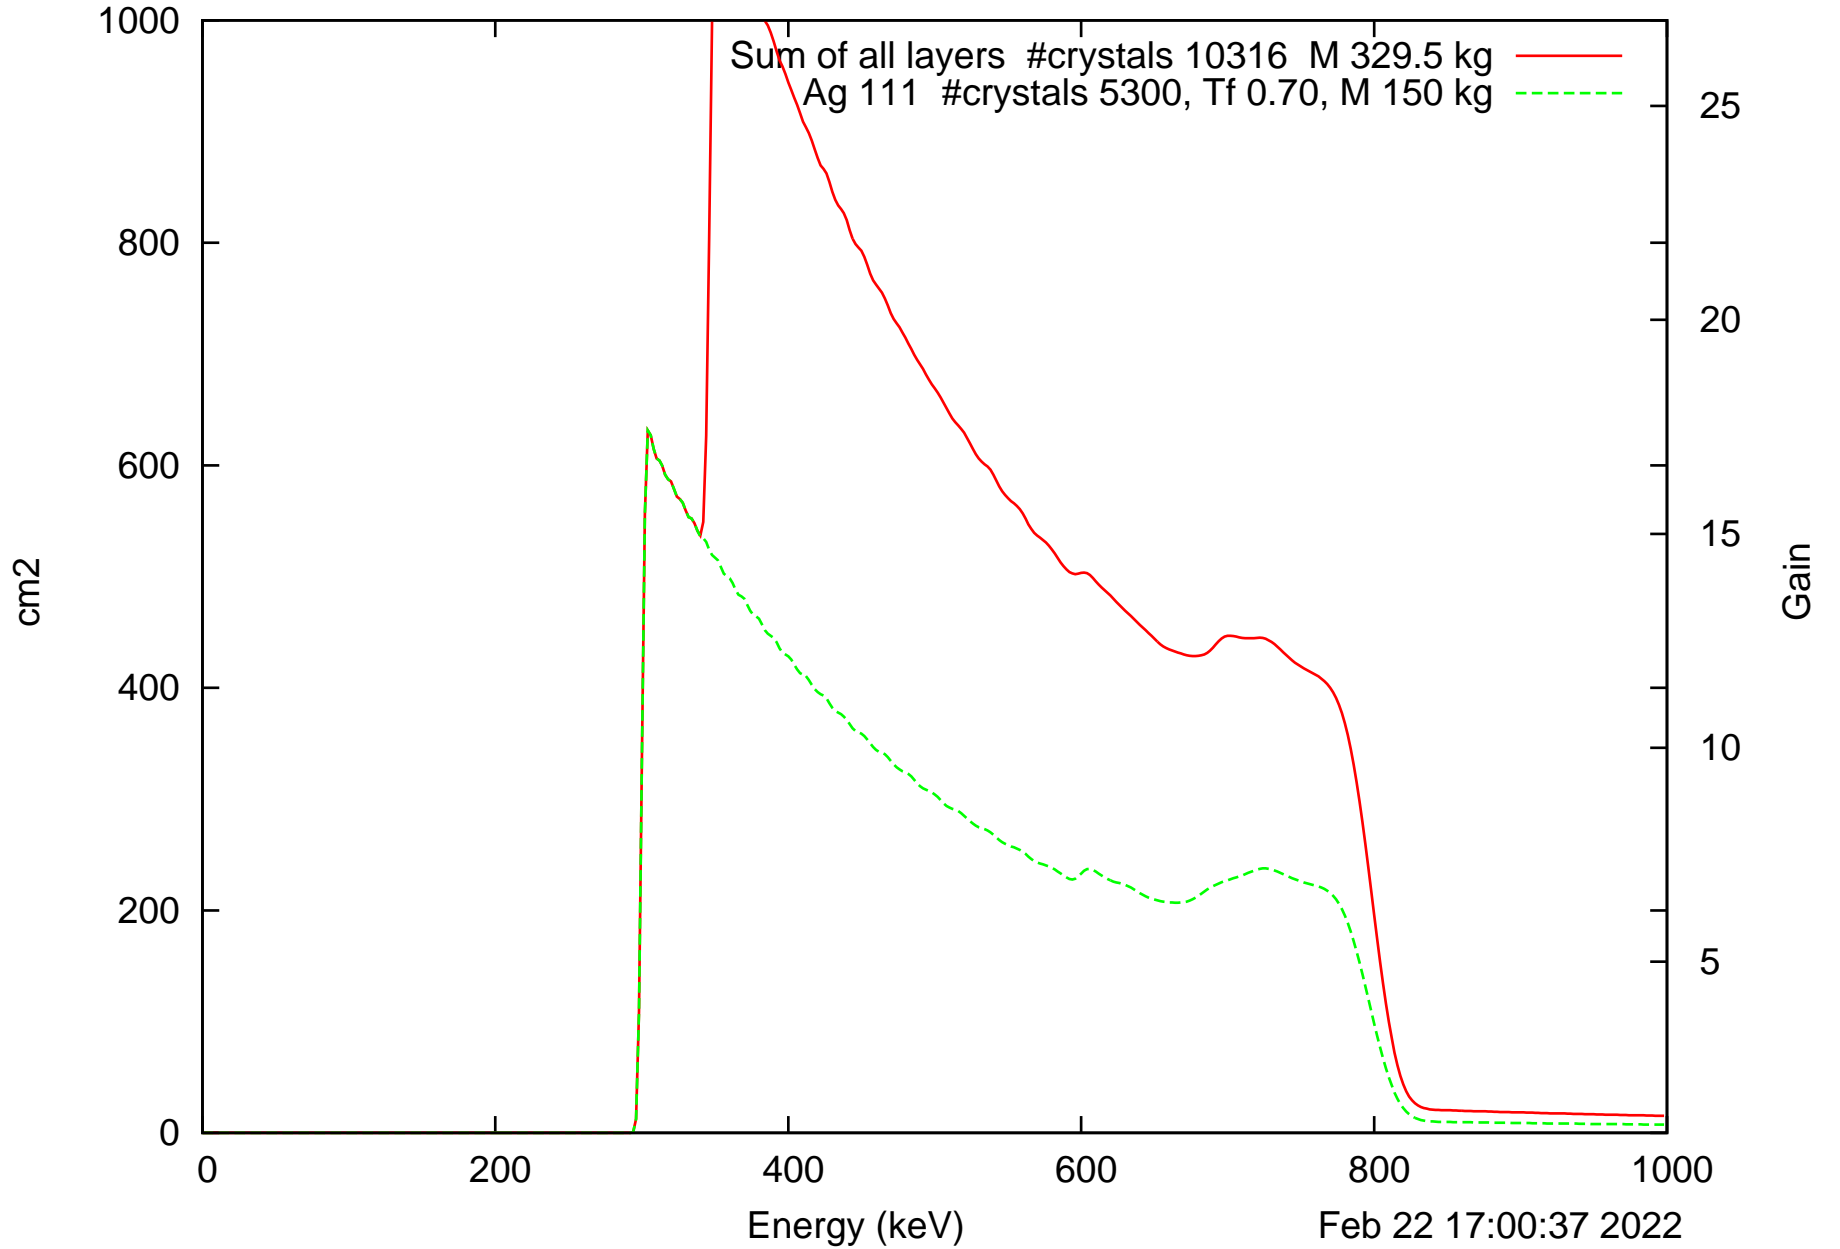

Laue lens diameter: 351 cm, Detect.diameter: 7.0 cm, mosaic: 0.5 arcmin

Laue lens diameter: 351 cm, Detect.diameter: 7.0 cm, mosaic: 0.5 arcmin

Laue lens diameter: 351 cm, Detect.diameter: 7.0 cm, mosaic: 0.5 arcmin