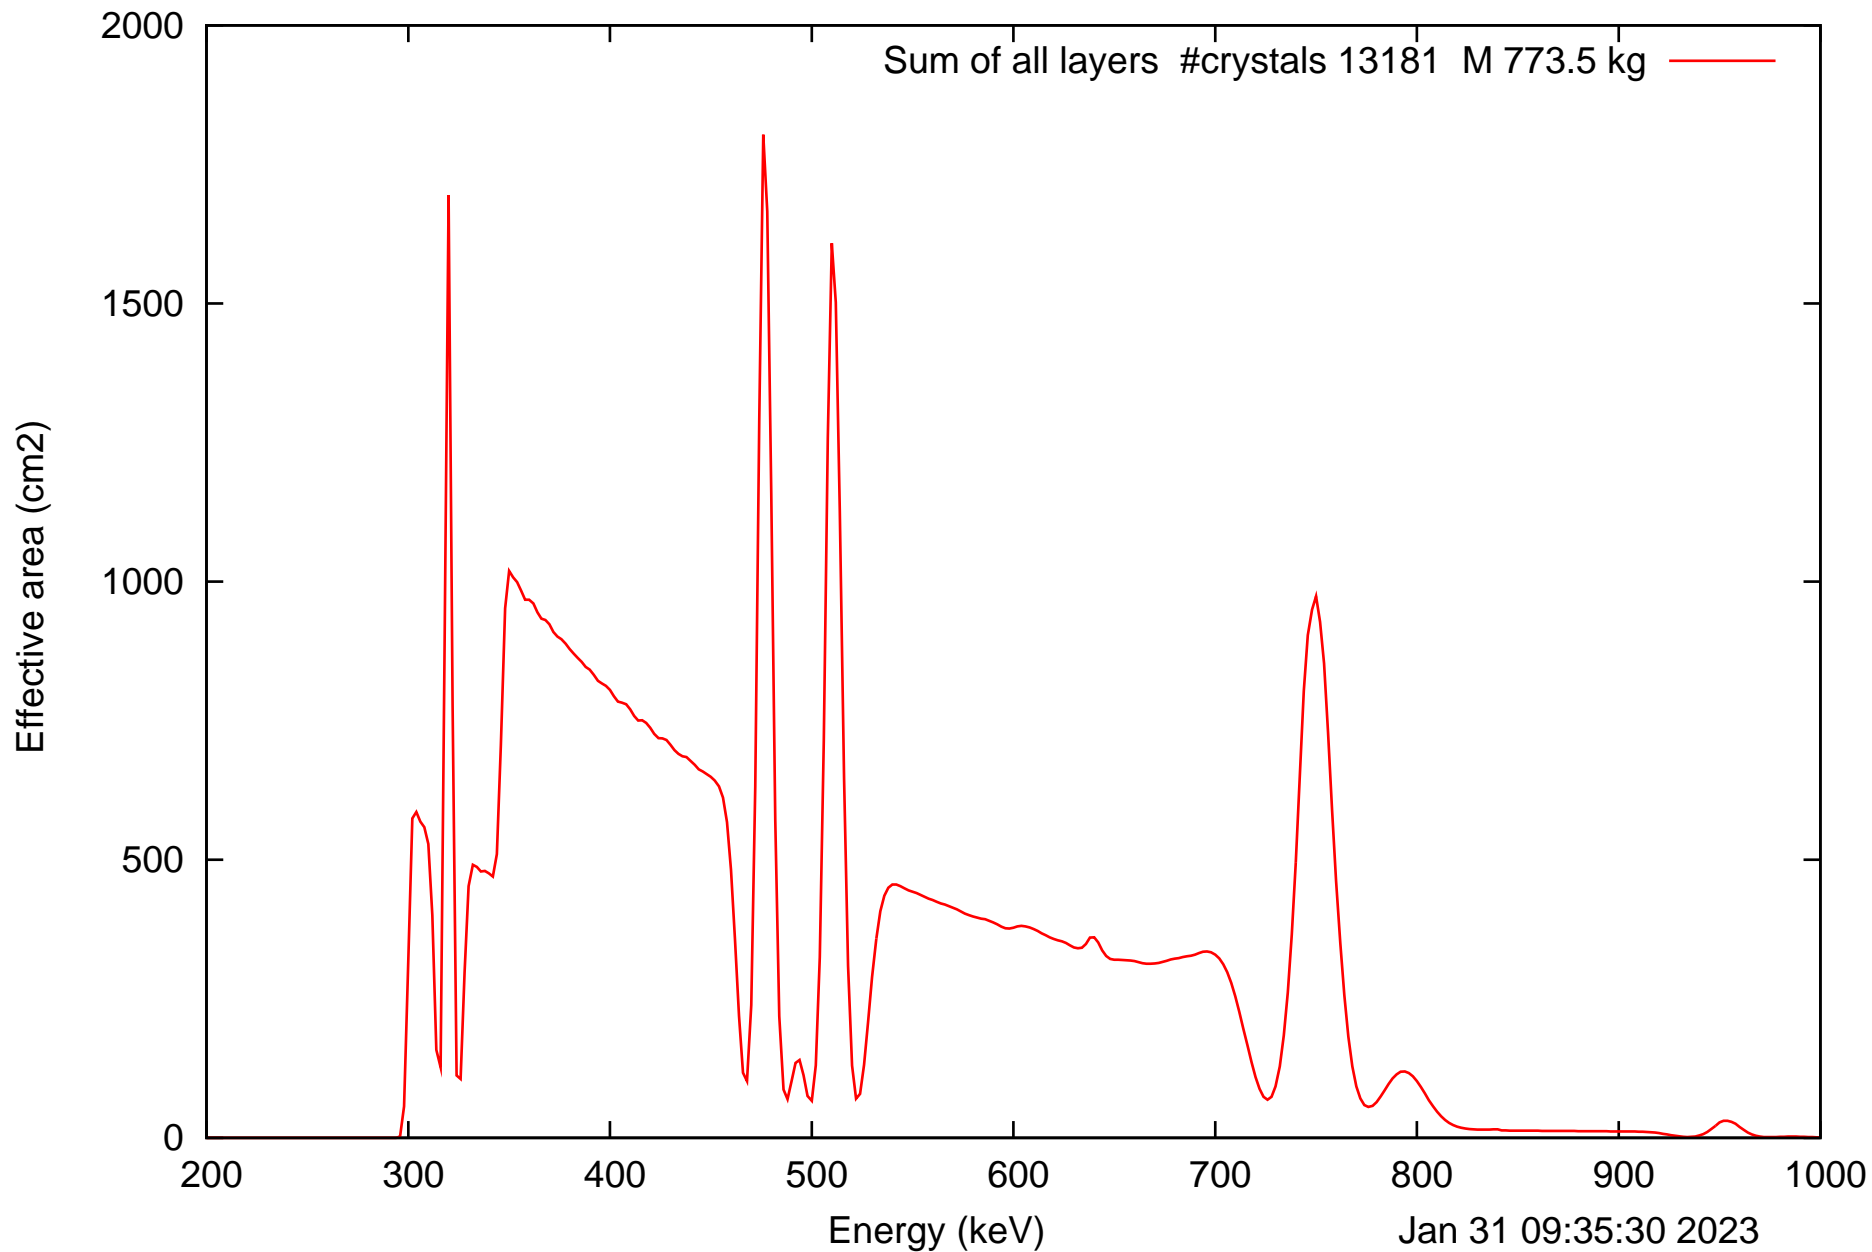

Laue lens diameter: 396 cm, Detect.diameter: 5.0 cm, mosaic: 0.5 arcmin

Laue lens diameter: 396 cm, Detect.diameter: 5.0 cm, mosaic: 0.5 arcmin

Laue lens diameter: 396 cm, Detect.diameter: 5.0 cm, mosaic: 0.5 arcmin