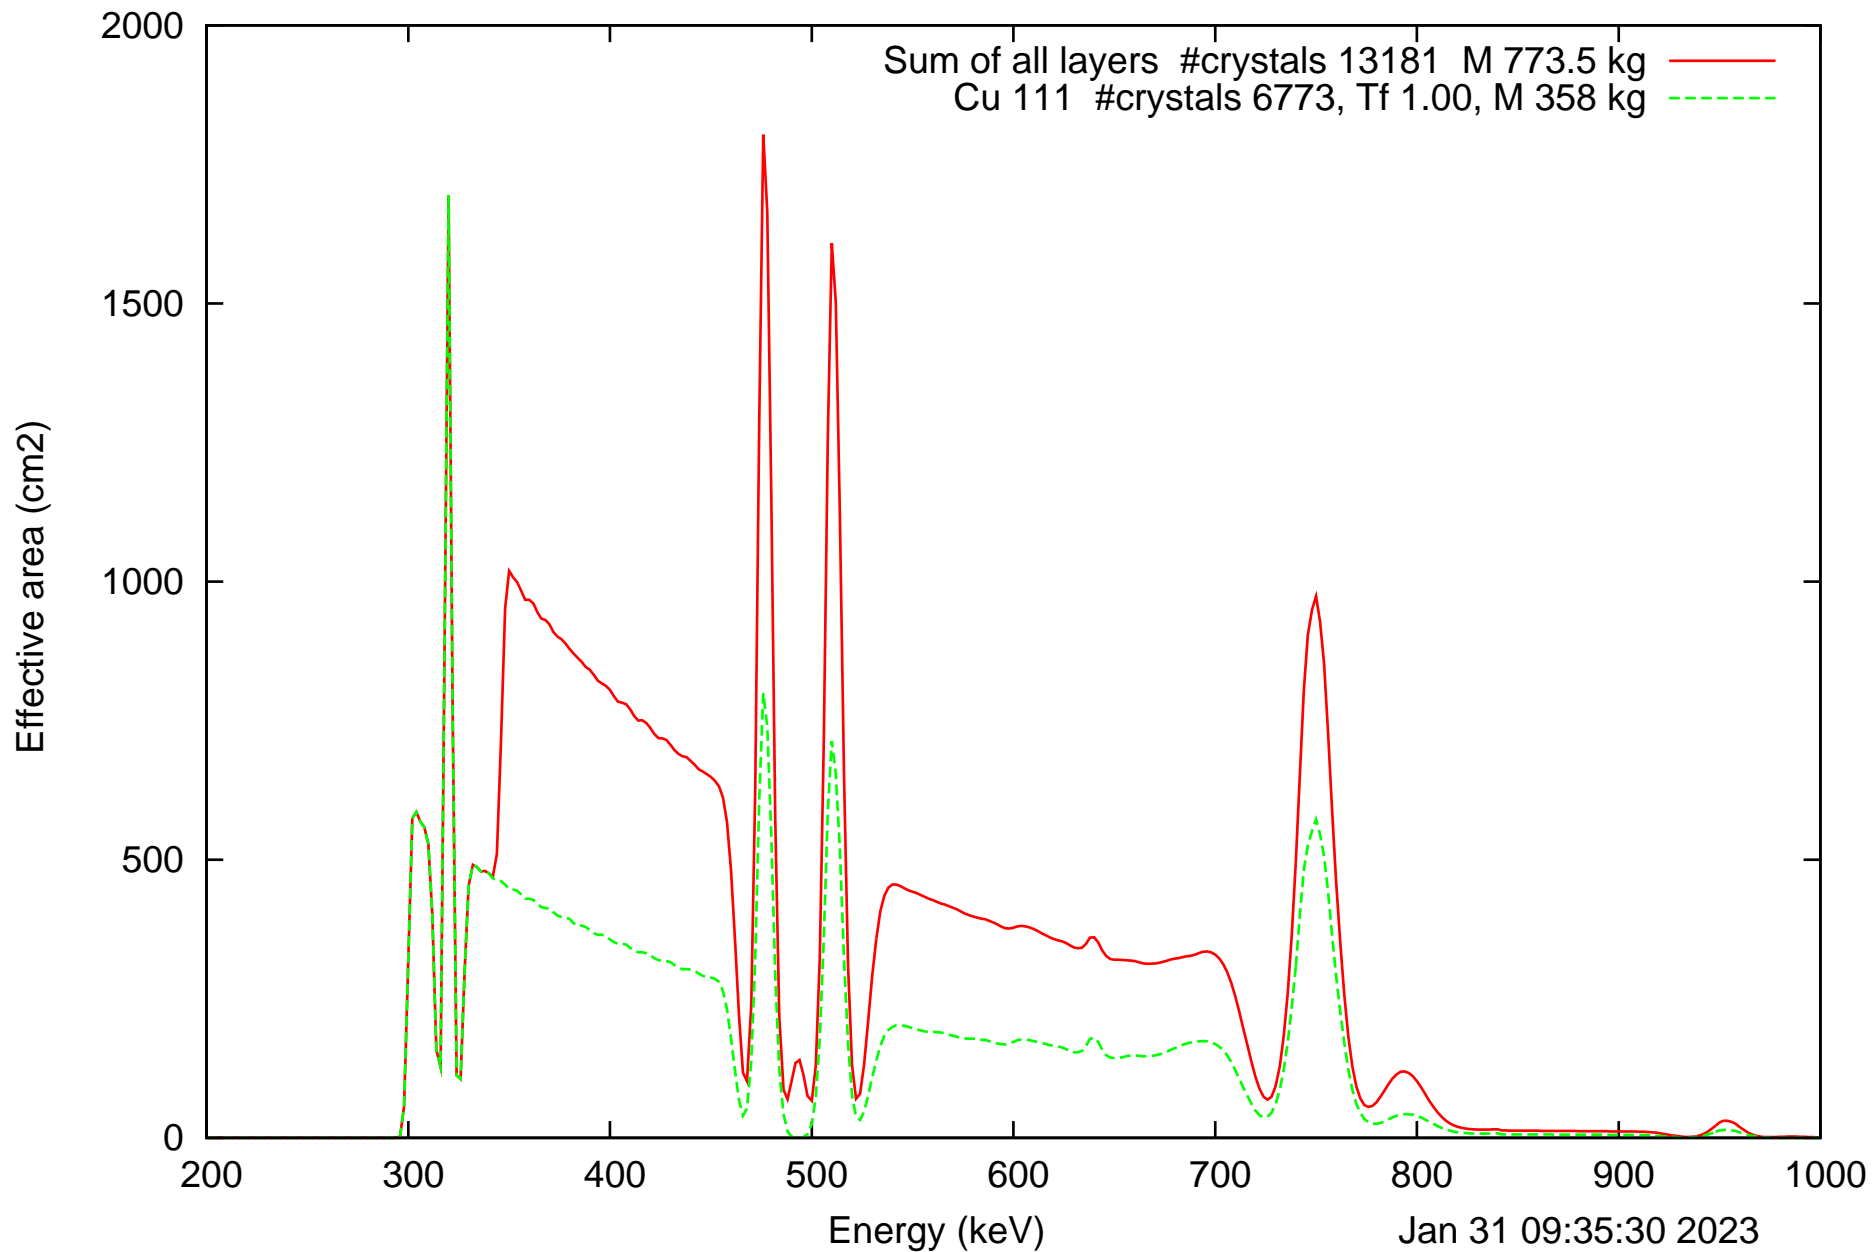

Laue lens diameter: 396 cm, Detect.diameter: 5.0 cm, mosaic: 0.5 arcmin

Laue lens diameter: 396 cm, Detect.diameter: 5.0 cm, mosaic: 0.5 arcmin

Laue lens diameter: 396 cm, Detect.diameter: 5.0 cm, mosaic: 0.5 arcmin