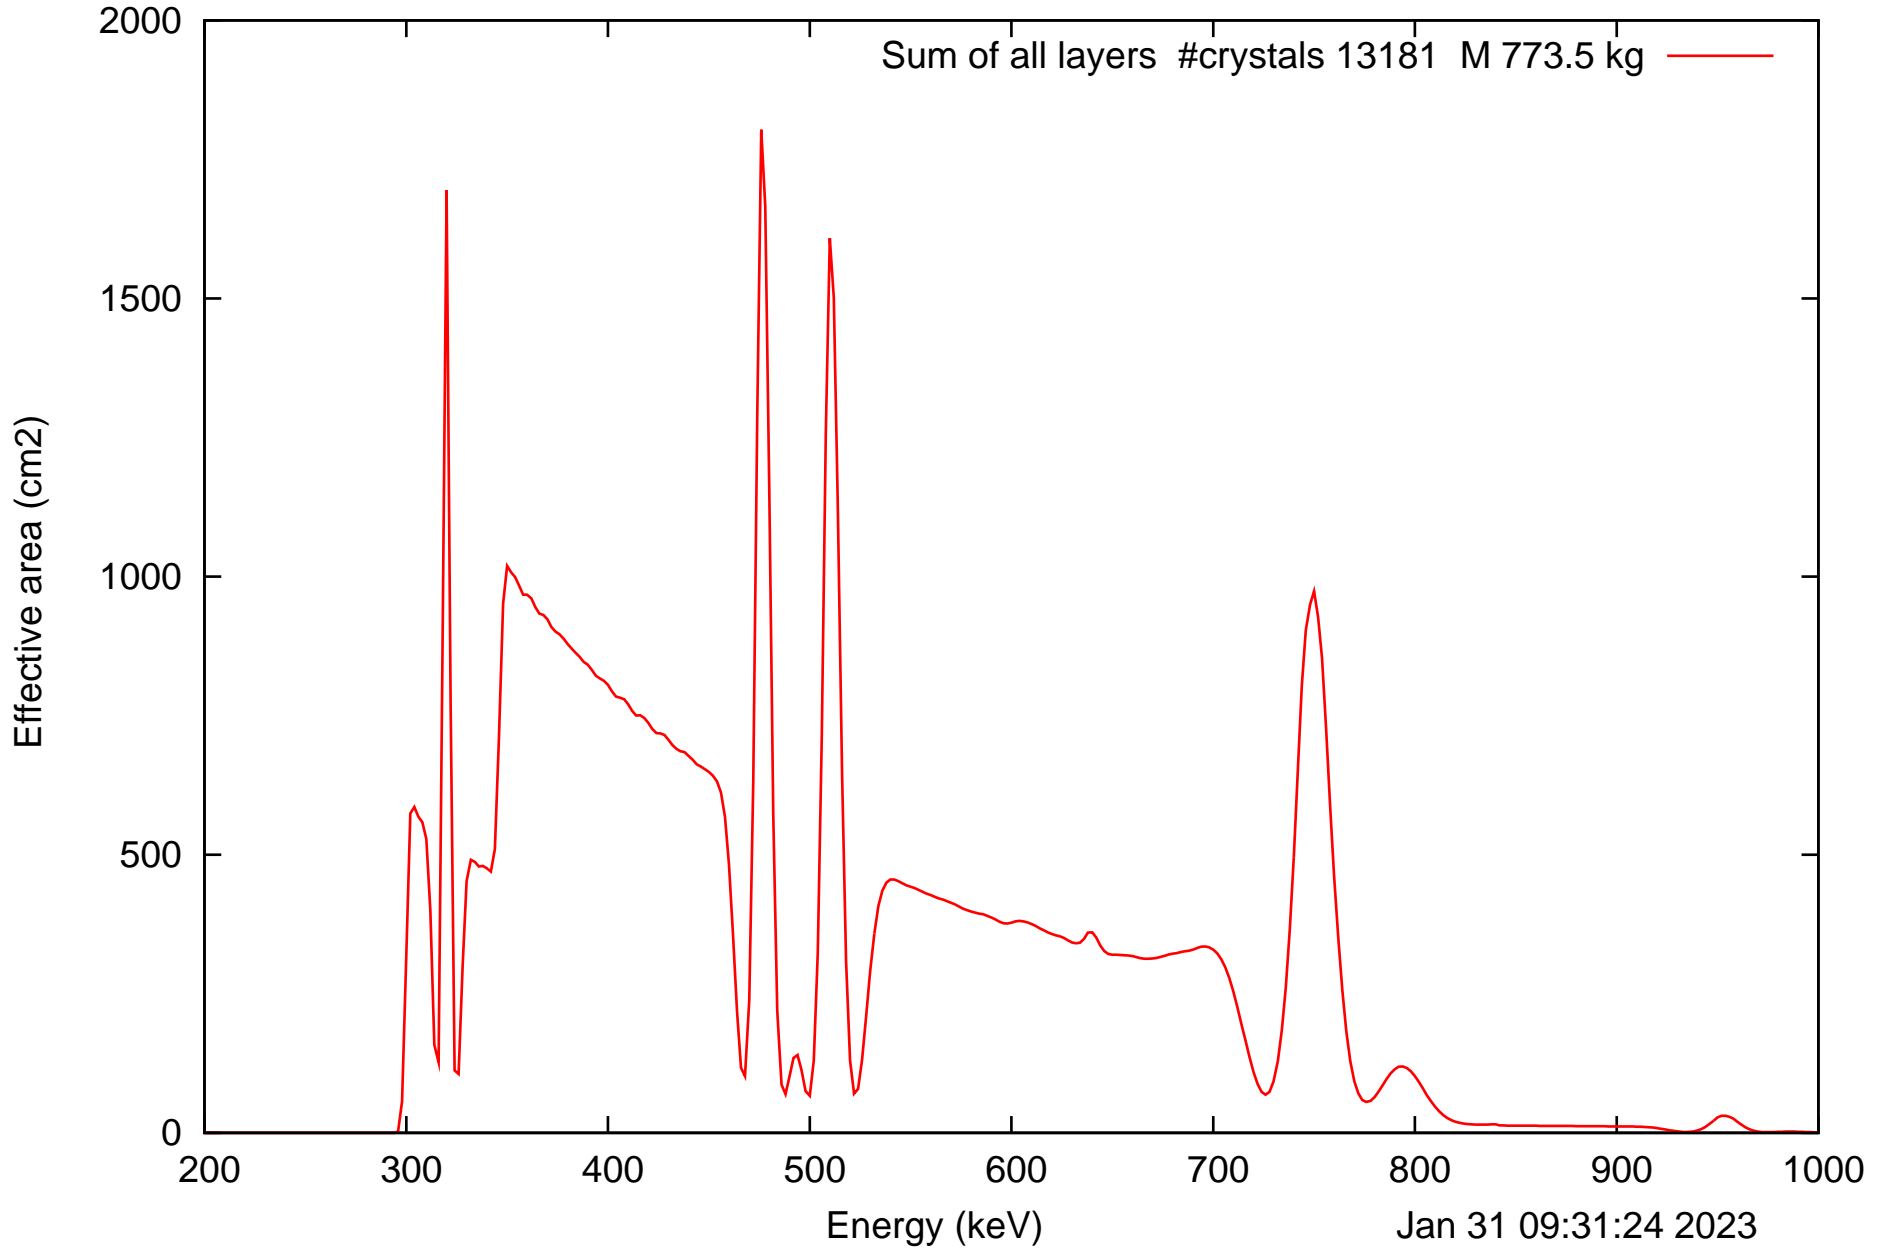

Laue lens diameter: 396 cm, Detect.diameter: 5.0 cm, mosaic: 0.5 arcmin

Laue lens diameter: 396 cm, Detect.diameter: 5.0 cm, mosaic: 0.5 arcmin

Laue lens diameter: 396 cm, Detect.diameter: 5.0 cm, mosaic: 0.5 arcmin