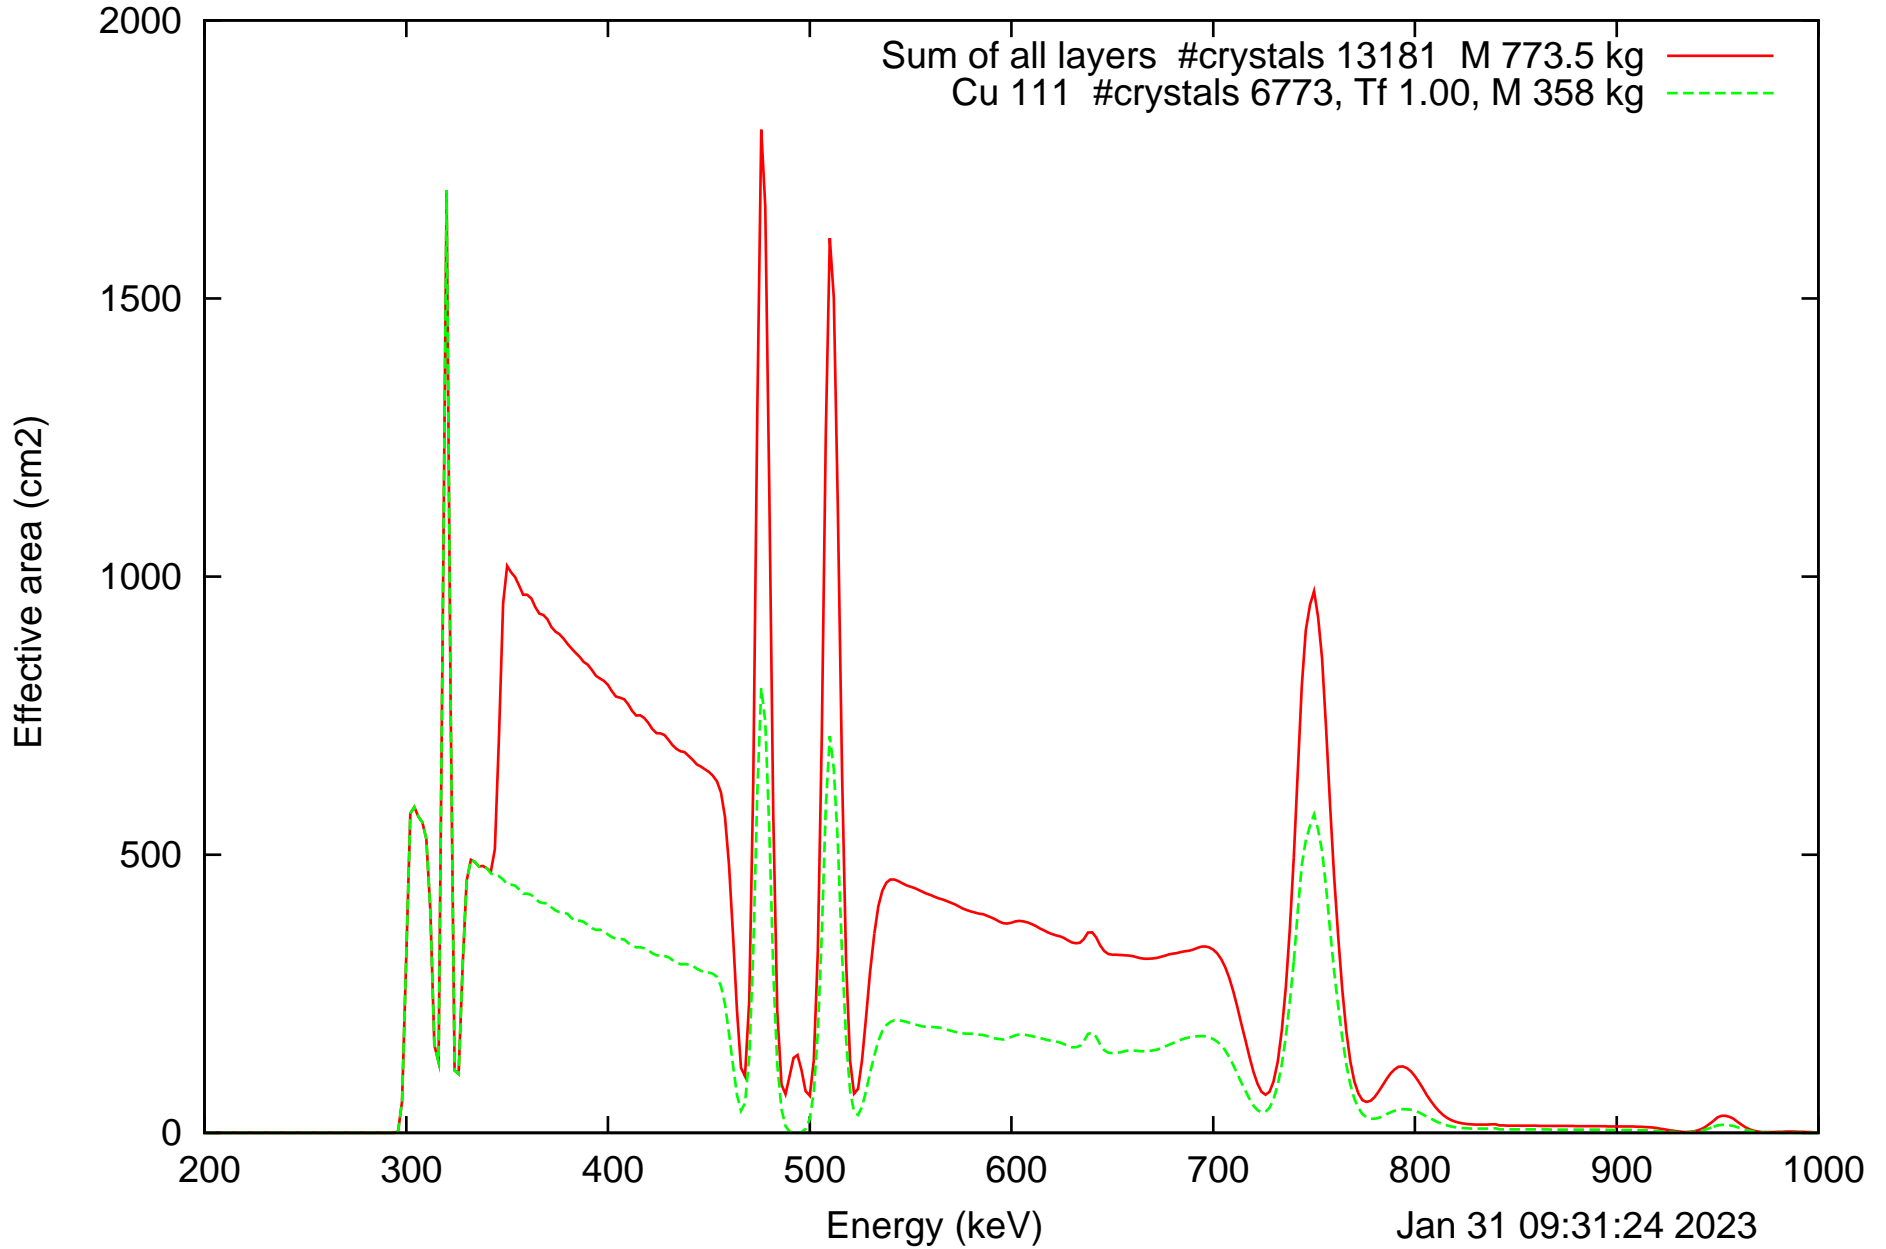

Laue lens diameter: 396 cm, Detect.diameter: 5.0 cm, mosaic: 0.5 arcmin

Laue lens diameter: 396 cm, Detect.diameter: 5.0 cm, mosaic: 0.5 arcmin

Laue lens diameter: 396 cm, Detect.diameter: 5.0 cm, mosaic: 0.5 arcmin