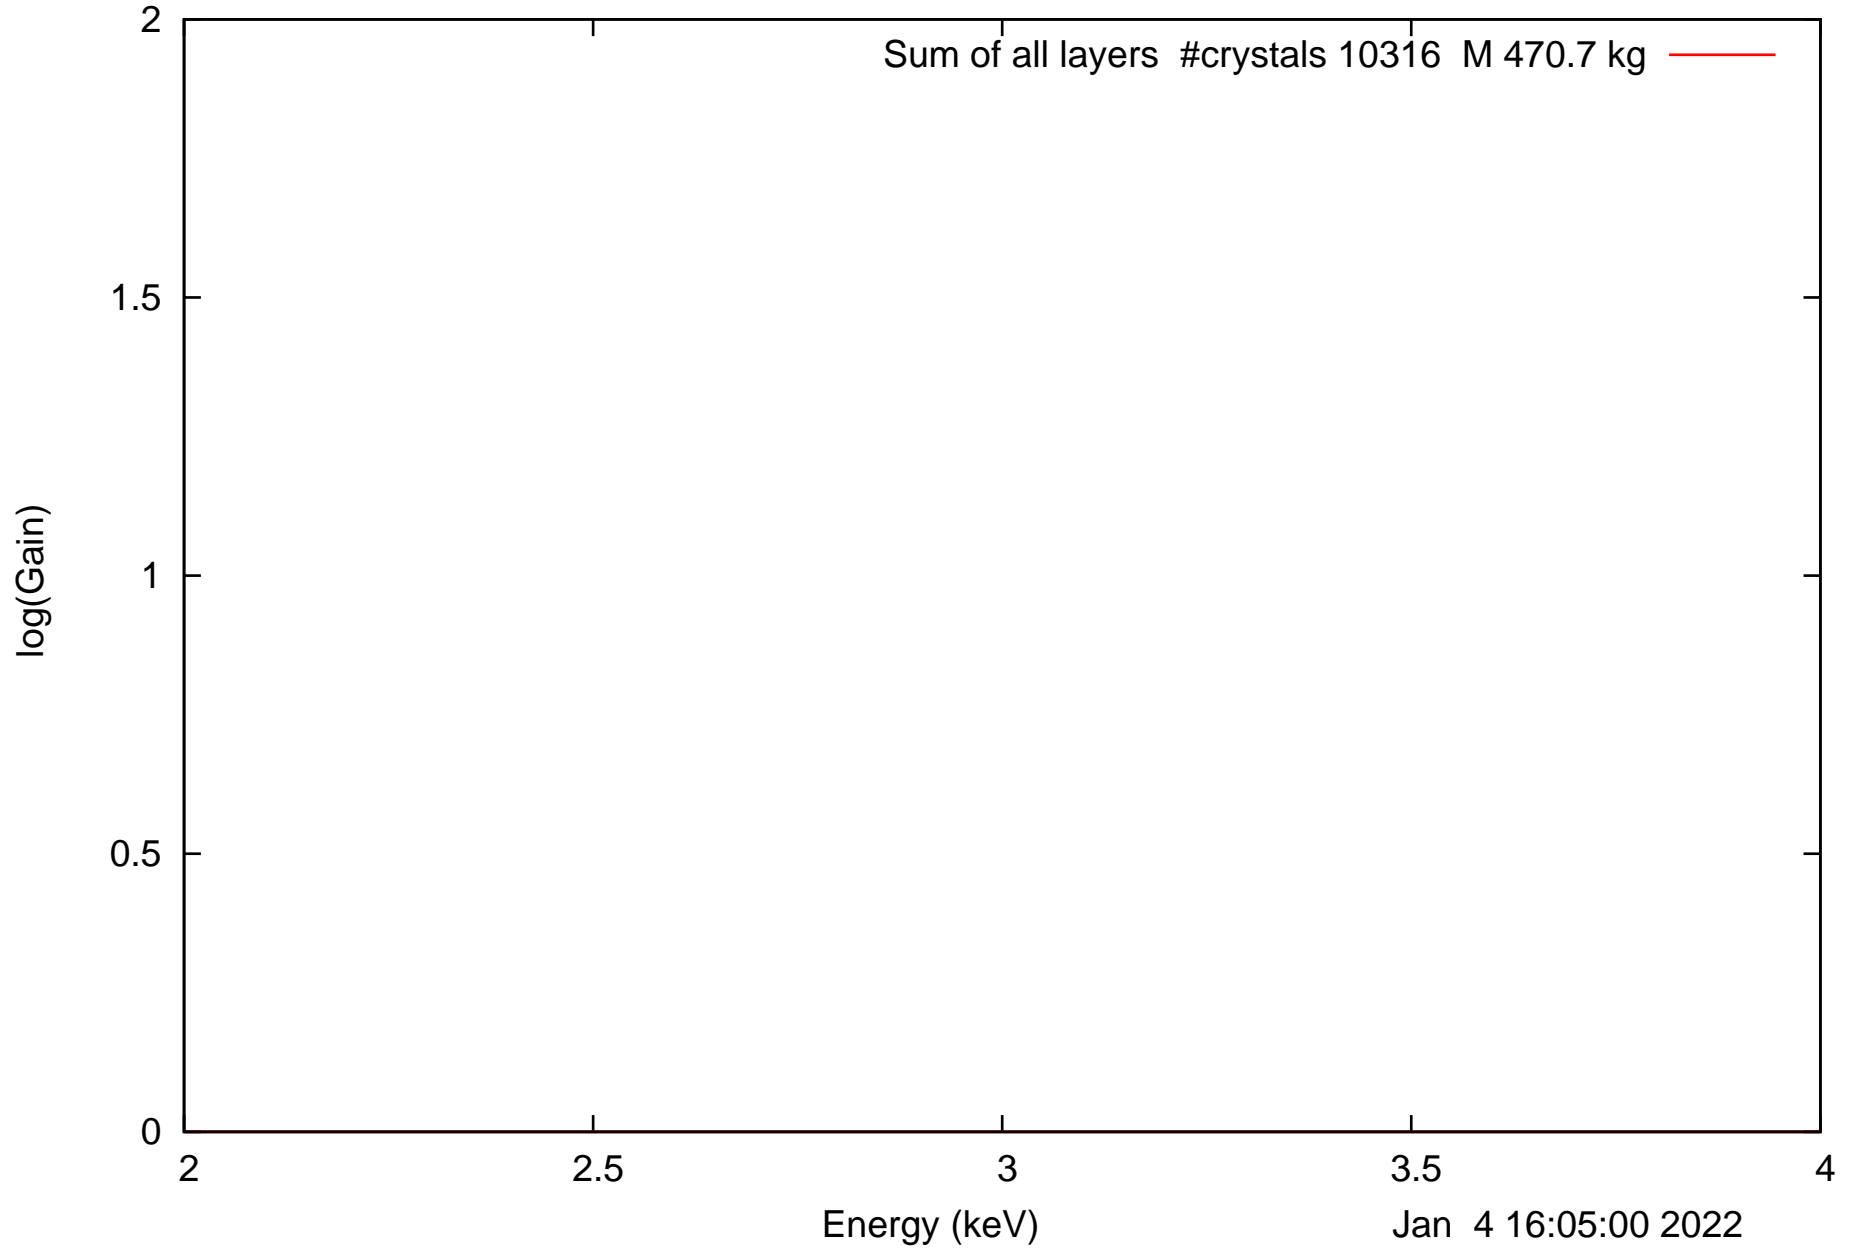

Laue lens diameter: 351 cm, Detect.diameter: 5.0 cm, mosaic: 0.5 arcmin

Laue lens diameter: 351 cm, Detect.diameter: 5.0 cm, mosaic: 0.5 arcmin

Laue lens diameter: 351 cm, Detect.diameter: 5.0 cm, mosaic: 0.5 arcmin