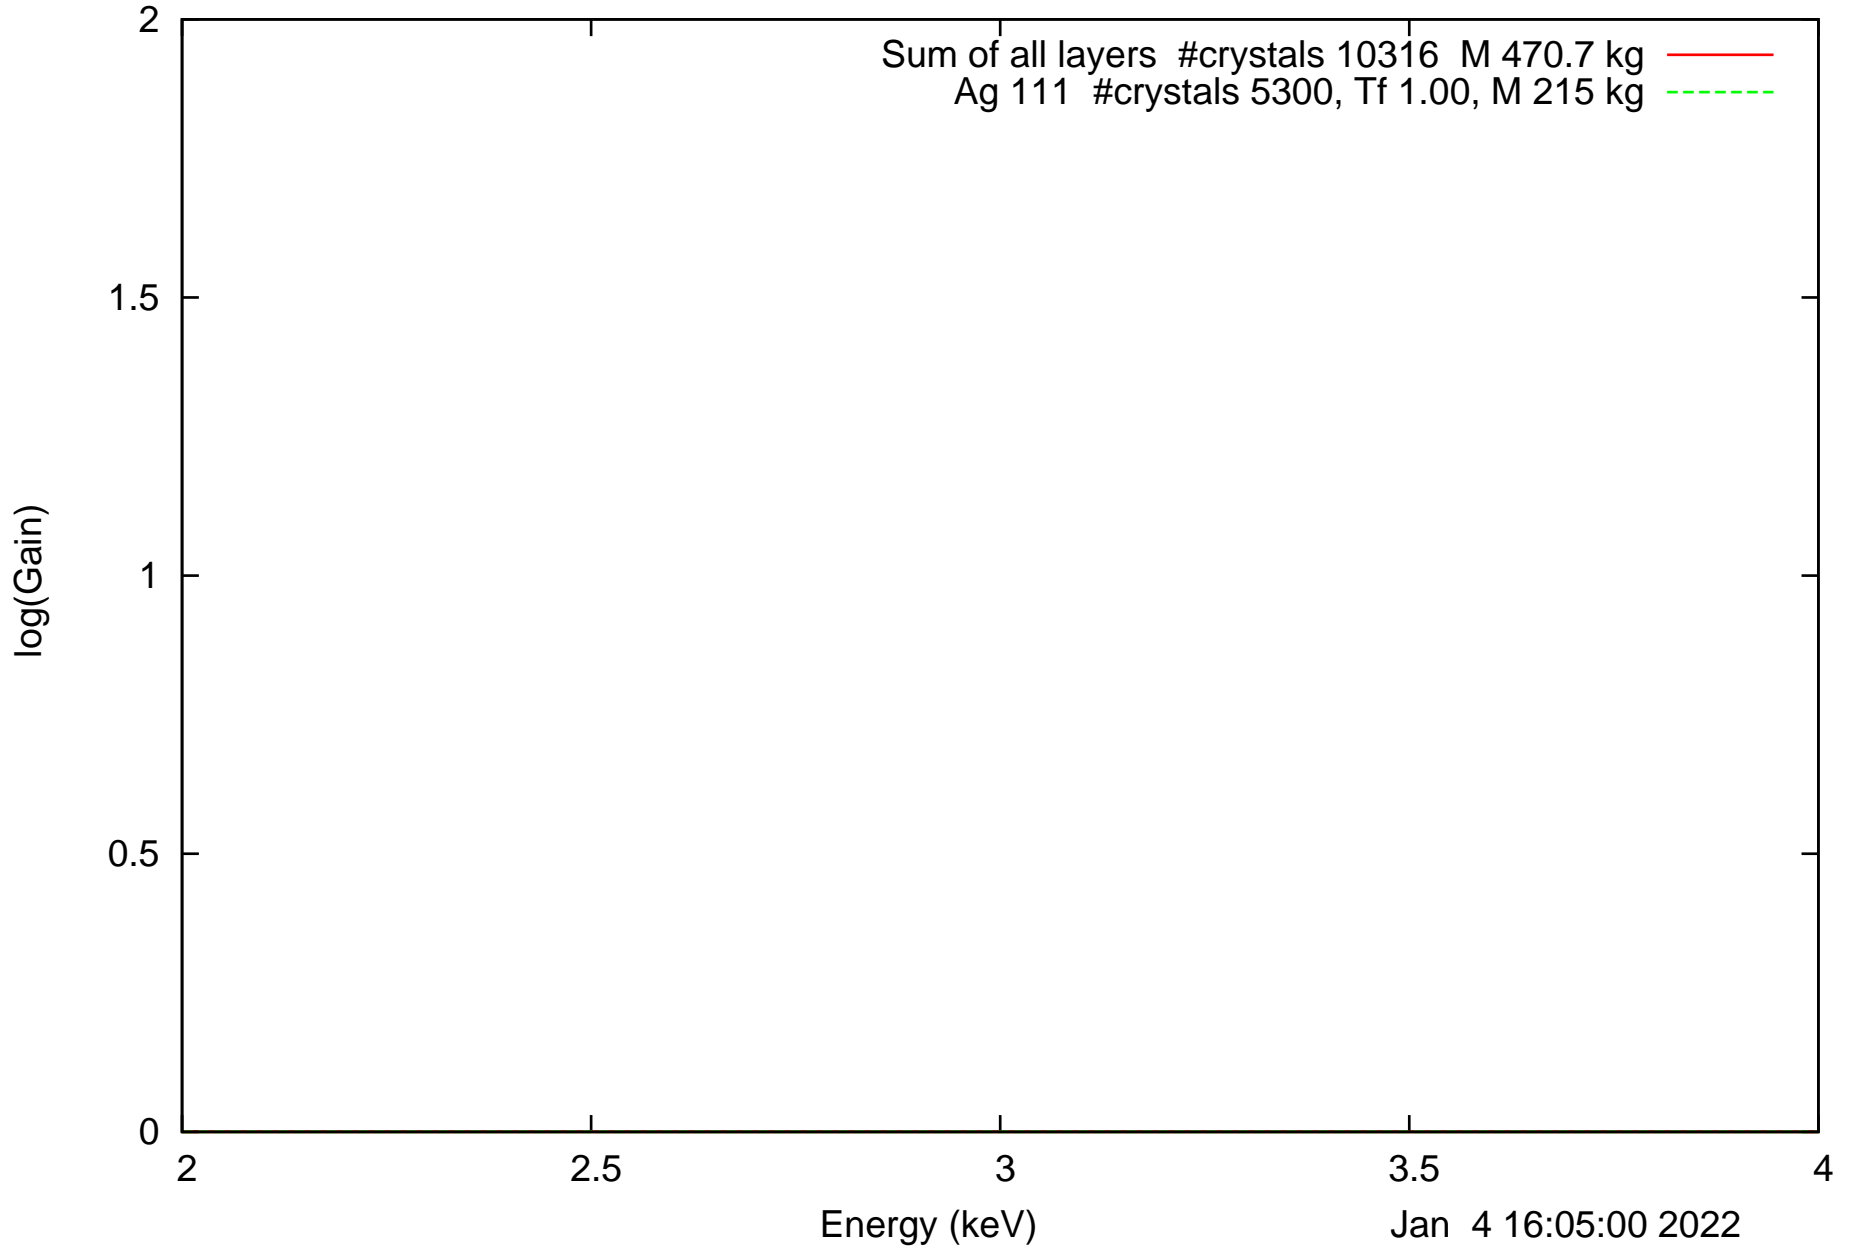

Laue lens diameter: 351 cm, Detect.diameter: 5.0 cm, mosaic: 0.5 arcmin

Laue lens diameter: 351 cm, Detect.diameter: 5.0 cm, mosaic: 0.5 arcmin

Laue lens diameter: 351 cm, Detect.diameter: 5.0 cm, mosaic: 0.5 arcmin