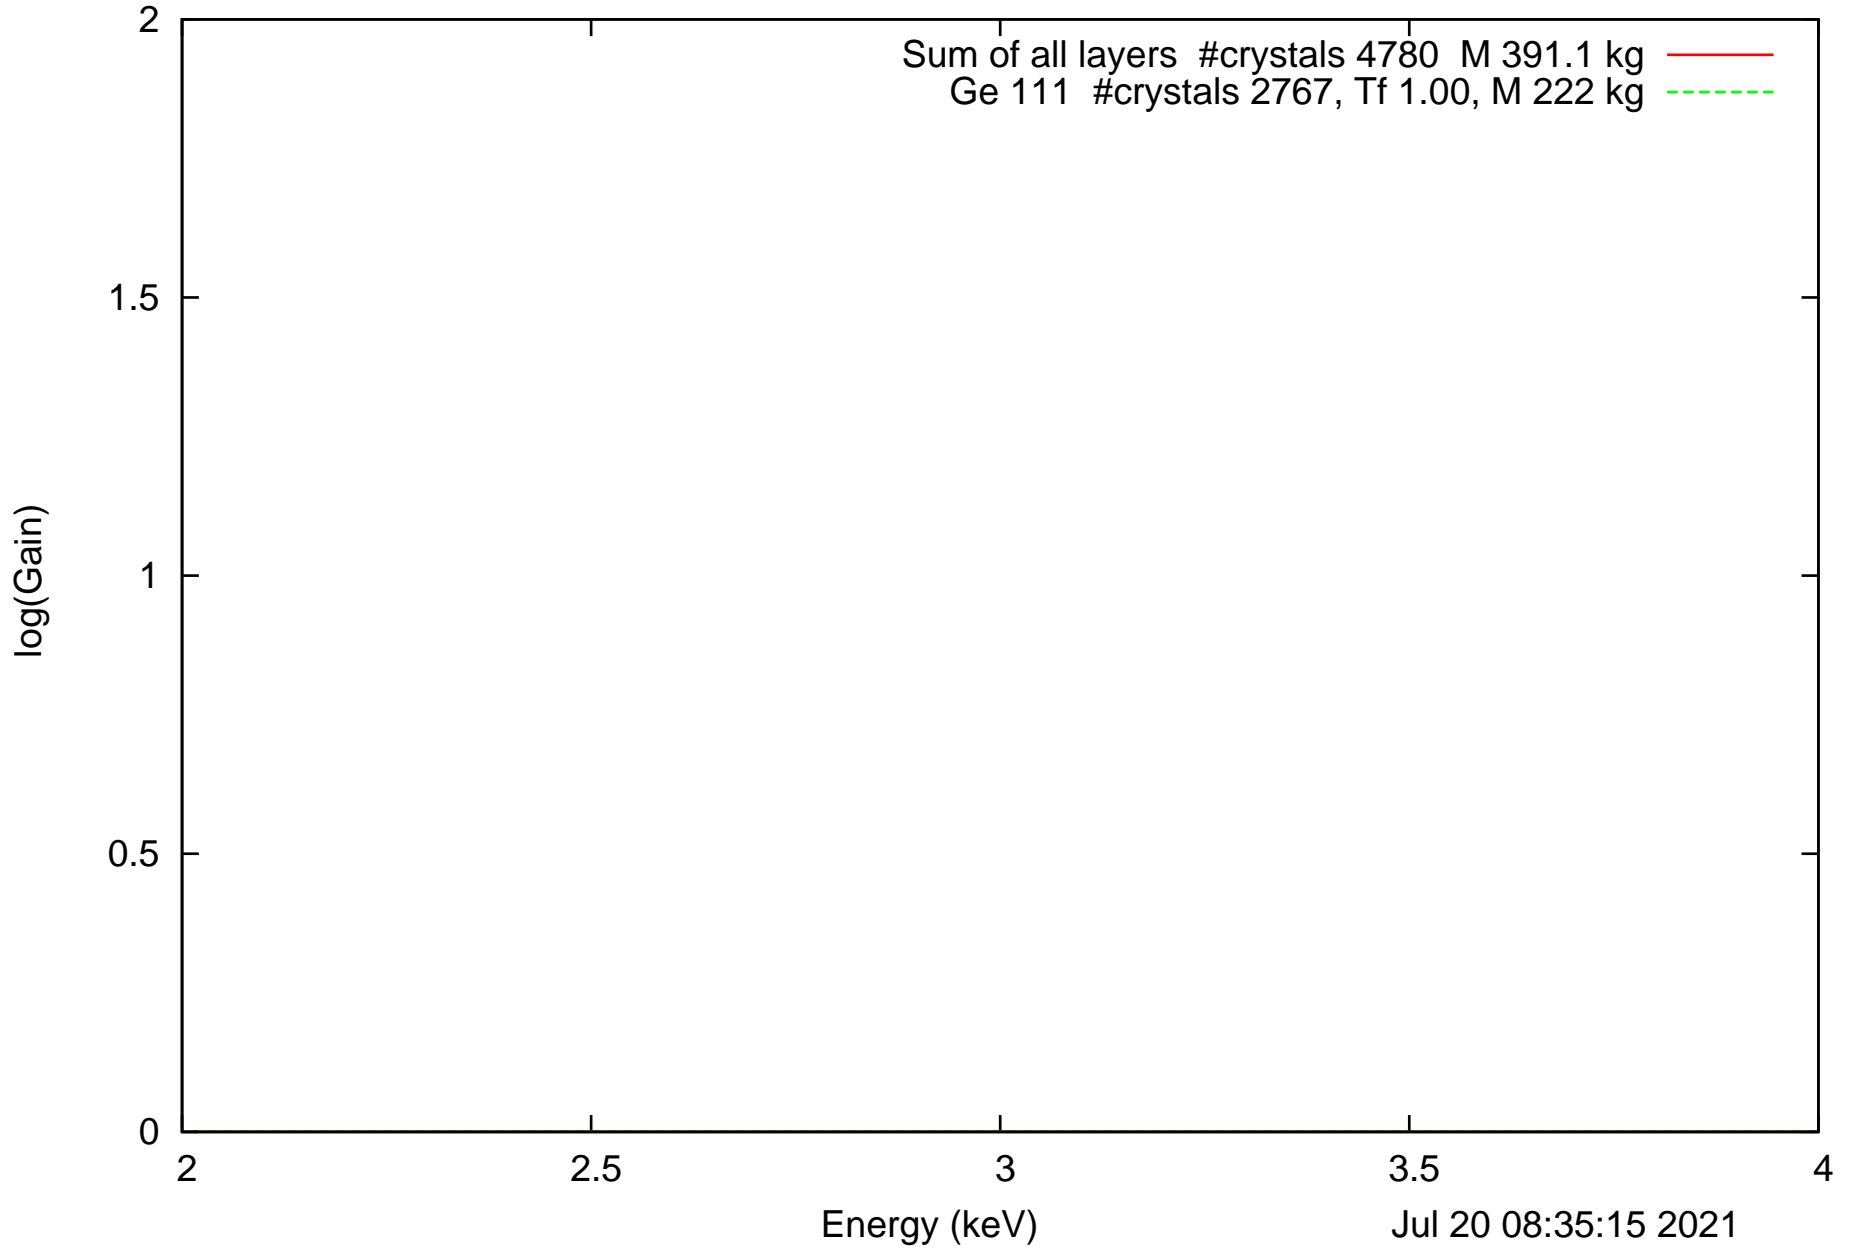

Laue lens diameter: 253 cm, Detect.diameter: 6.0 cm, mosaic: 0.5 arcmin

Laue lens diameter: 253 cm, Detect.diameter: 6.0 cm, mosaic: 0.5 arcmin

Laue lens diameter: 253 cm, Detect.diameter: 6.0 cm, mosaic: 0.5 arcmin