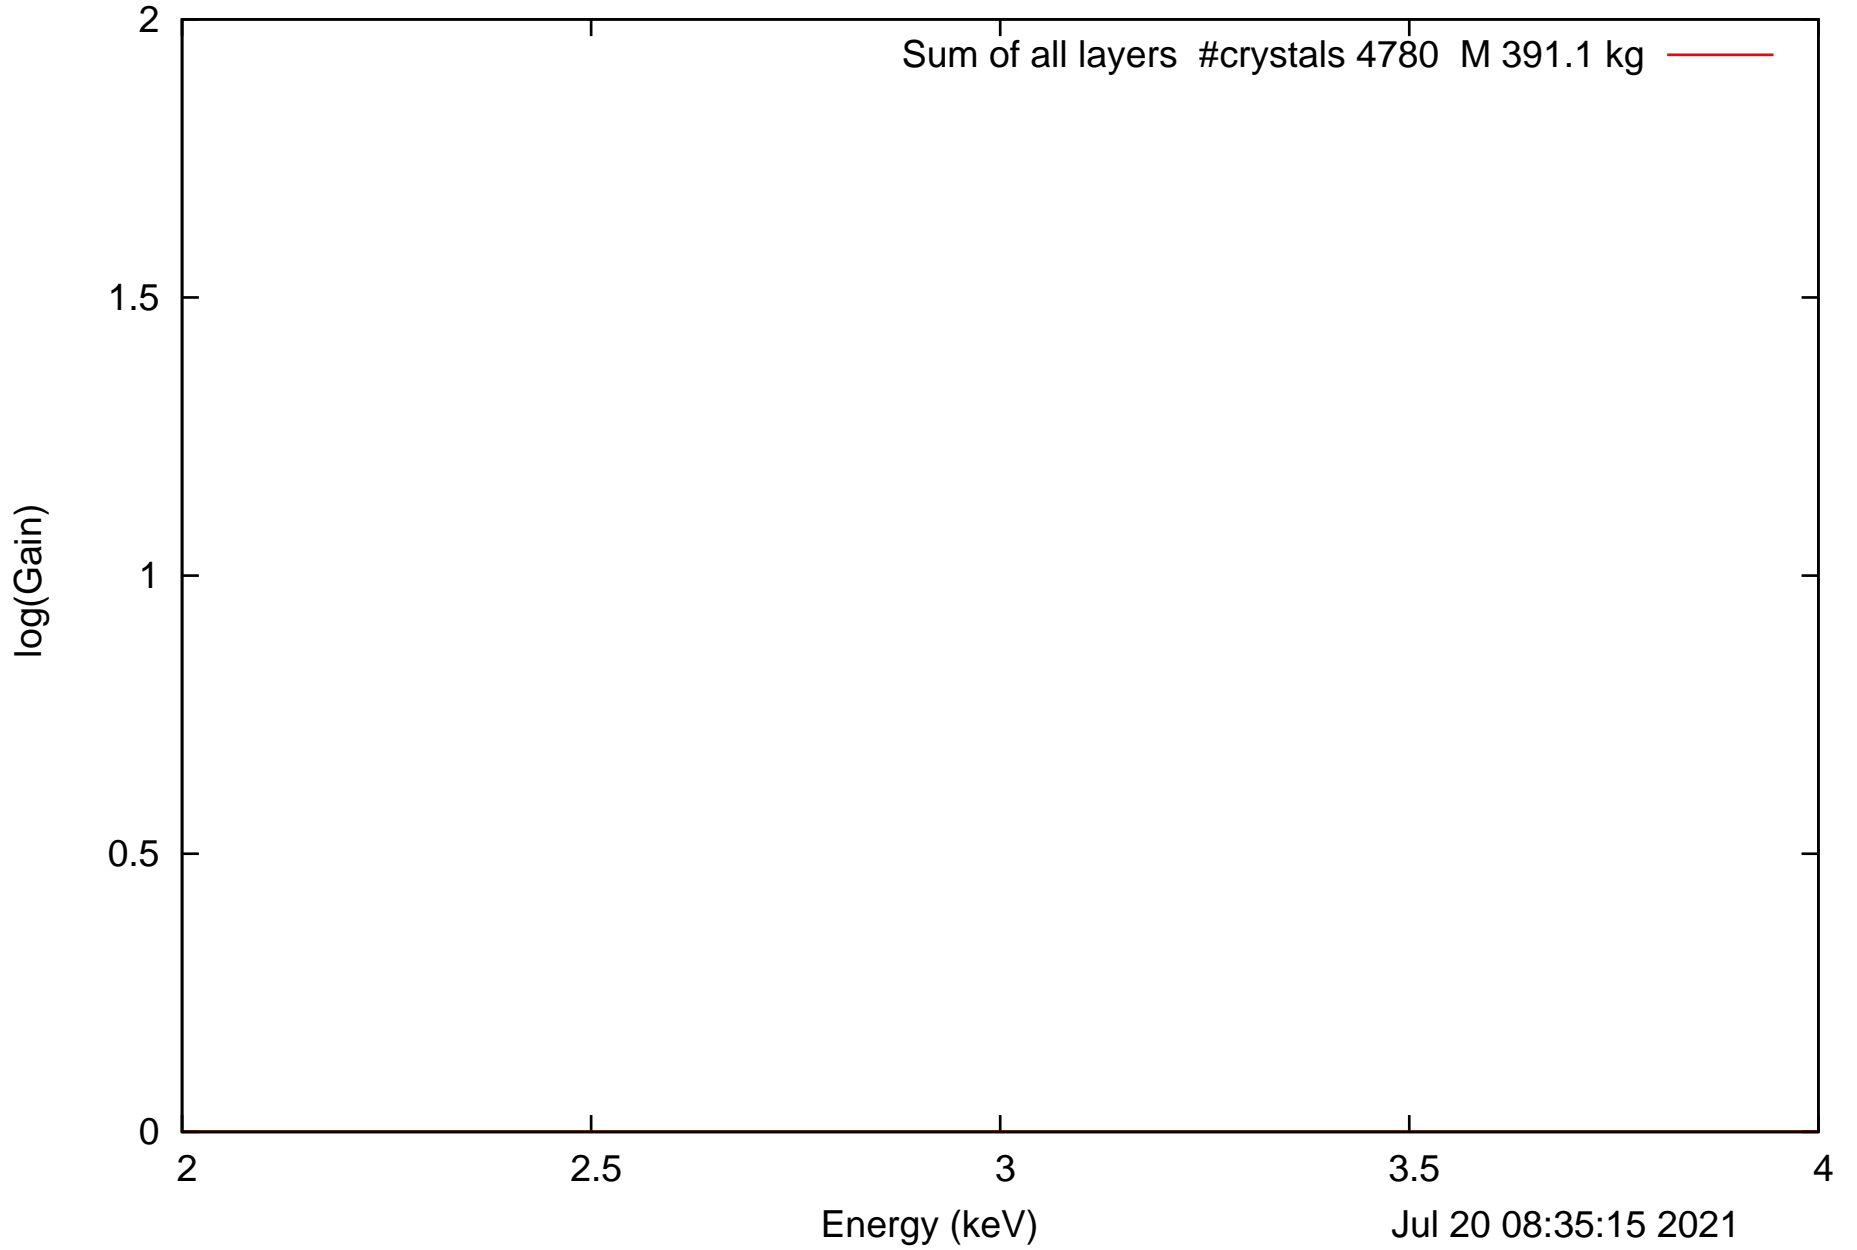

Laue lens diameter: 253 cm, Detect.diameter: 6.0 cm, mosaic: 0.5 arcmin

Laue lens diameter: 253 cm, Detect.diameter: 6.0 cm, mosaic: 0.5 arcmin

Laue lens diameter: 253 cm, Detect.diameter: 6.0 cm, mosaic: 0.5 arcmin