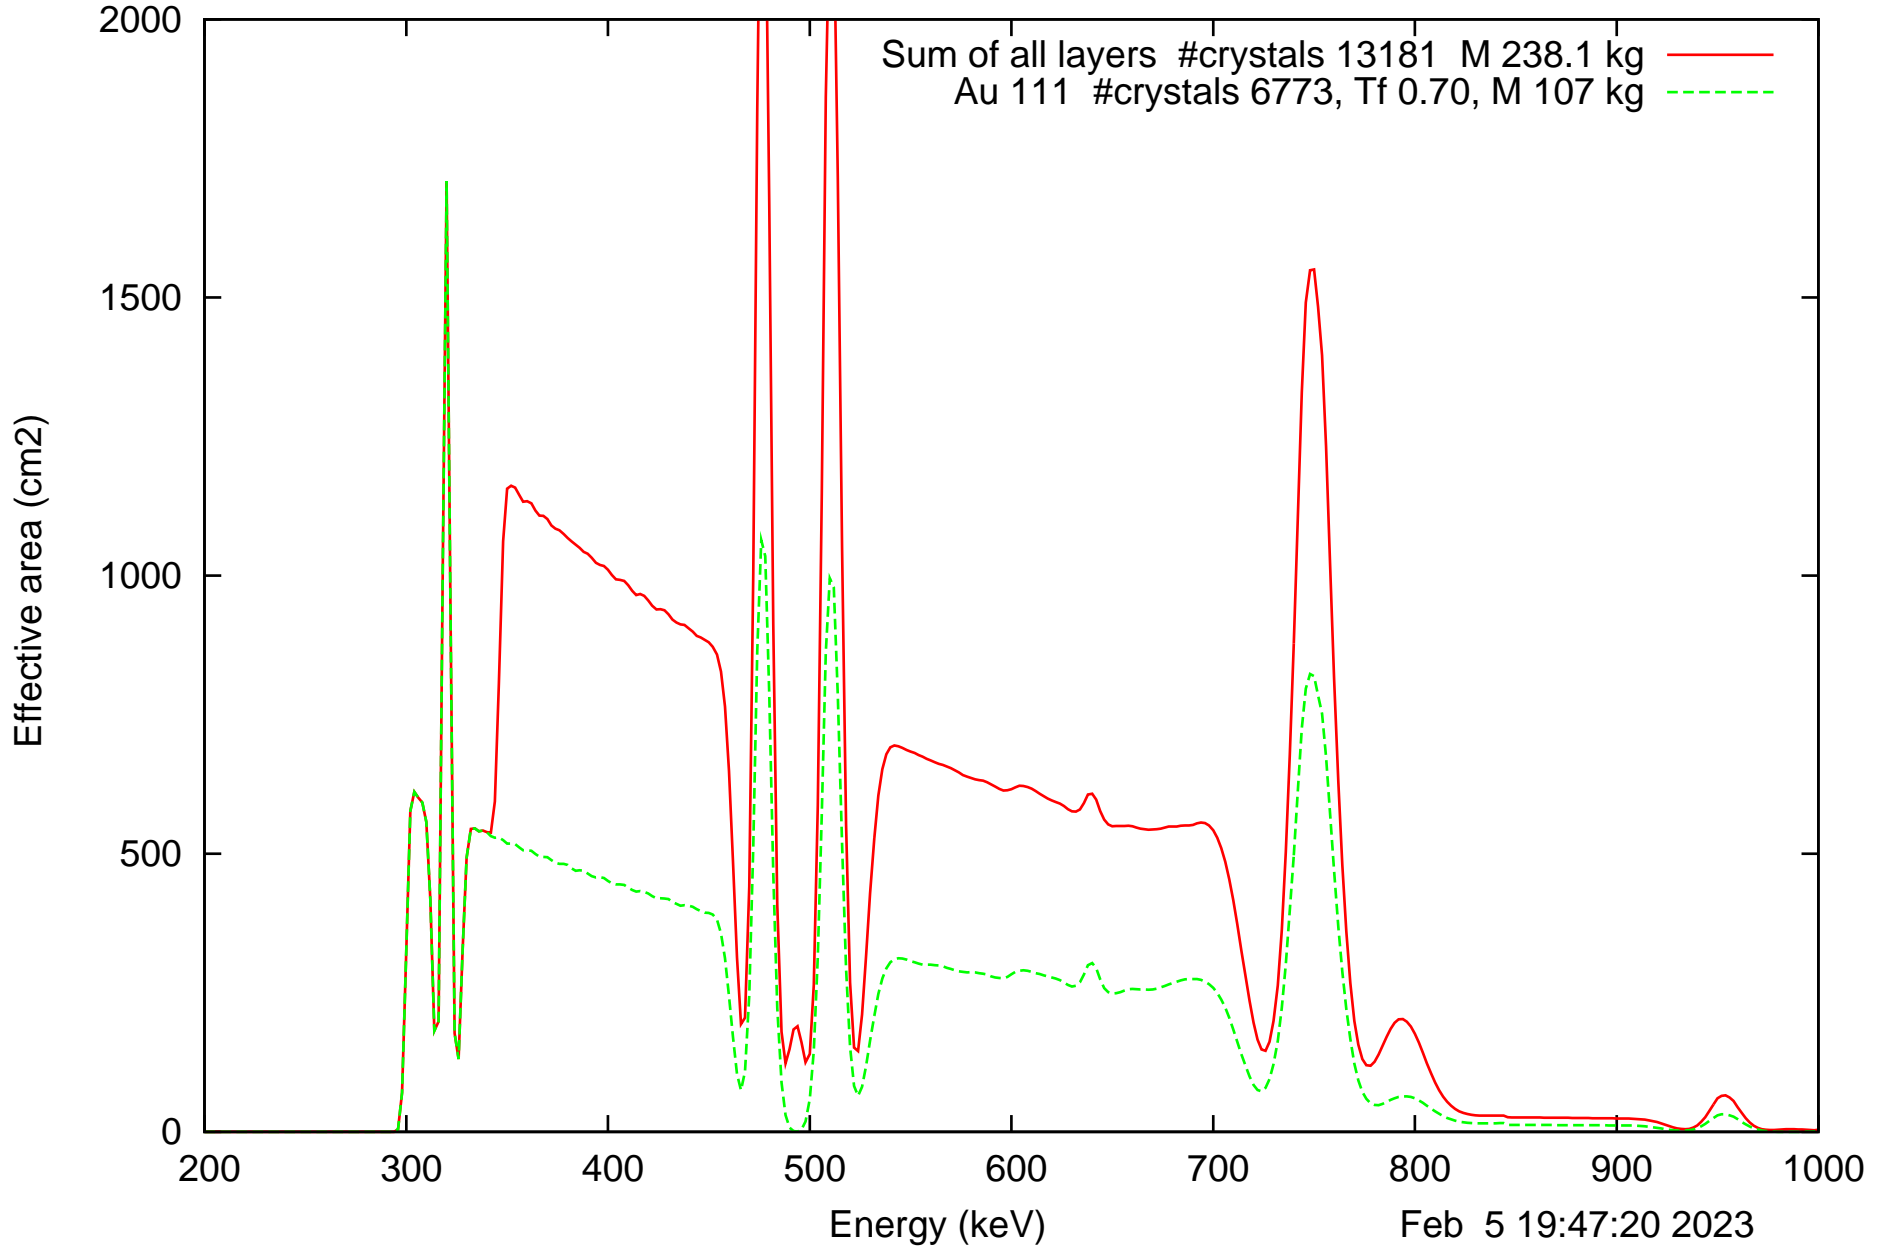

Laue lens diameter: 396 cm, Detect.diameter: 5.0 cm, mosaic: 0.5 arcmin

Laue lens diameter: 396 cm, Detect.diameter: 5.0 cm, mosaic: 0.5 arcmin

Laue lens diameter: 396 cm, Detect.diameter: 5.0 cm, mosaic: 0.5 arcmin