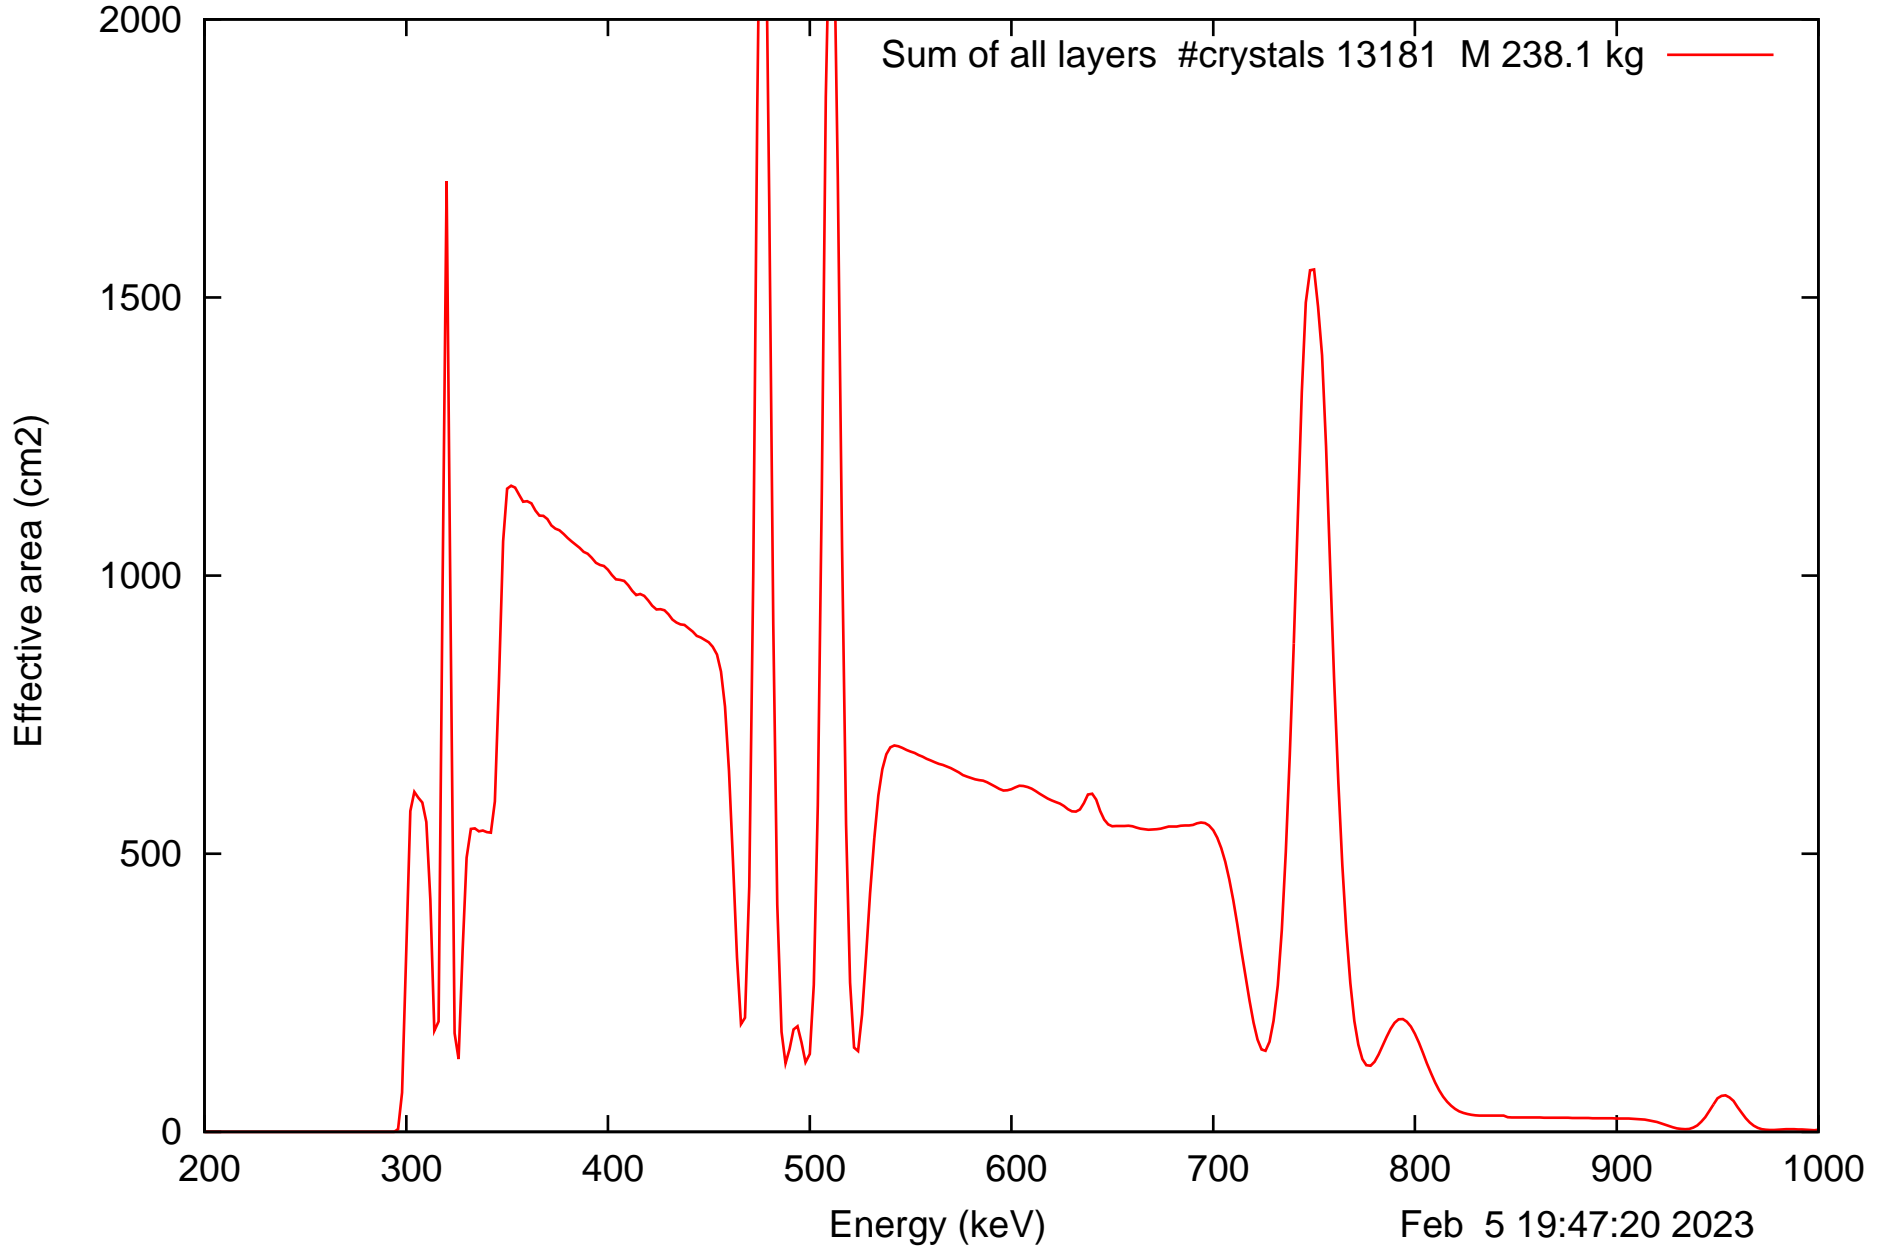

Laue lens diameter: 396 cm, Detect.diameter: 5.0 cm, mosaic: 0.5 arcmin

Laue lens diameter: 396 cm, Detect.diameter: 5.0 cm, mosaic: 0.5 arcmin

Laue lens diameter: 396 cm, Detect.diameter: 5.0 cm, mosaic: 0.5 arcmin