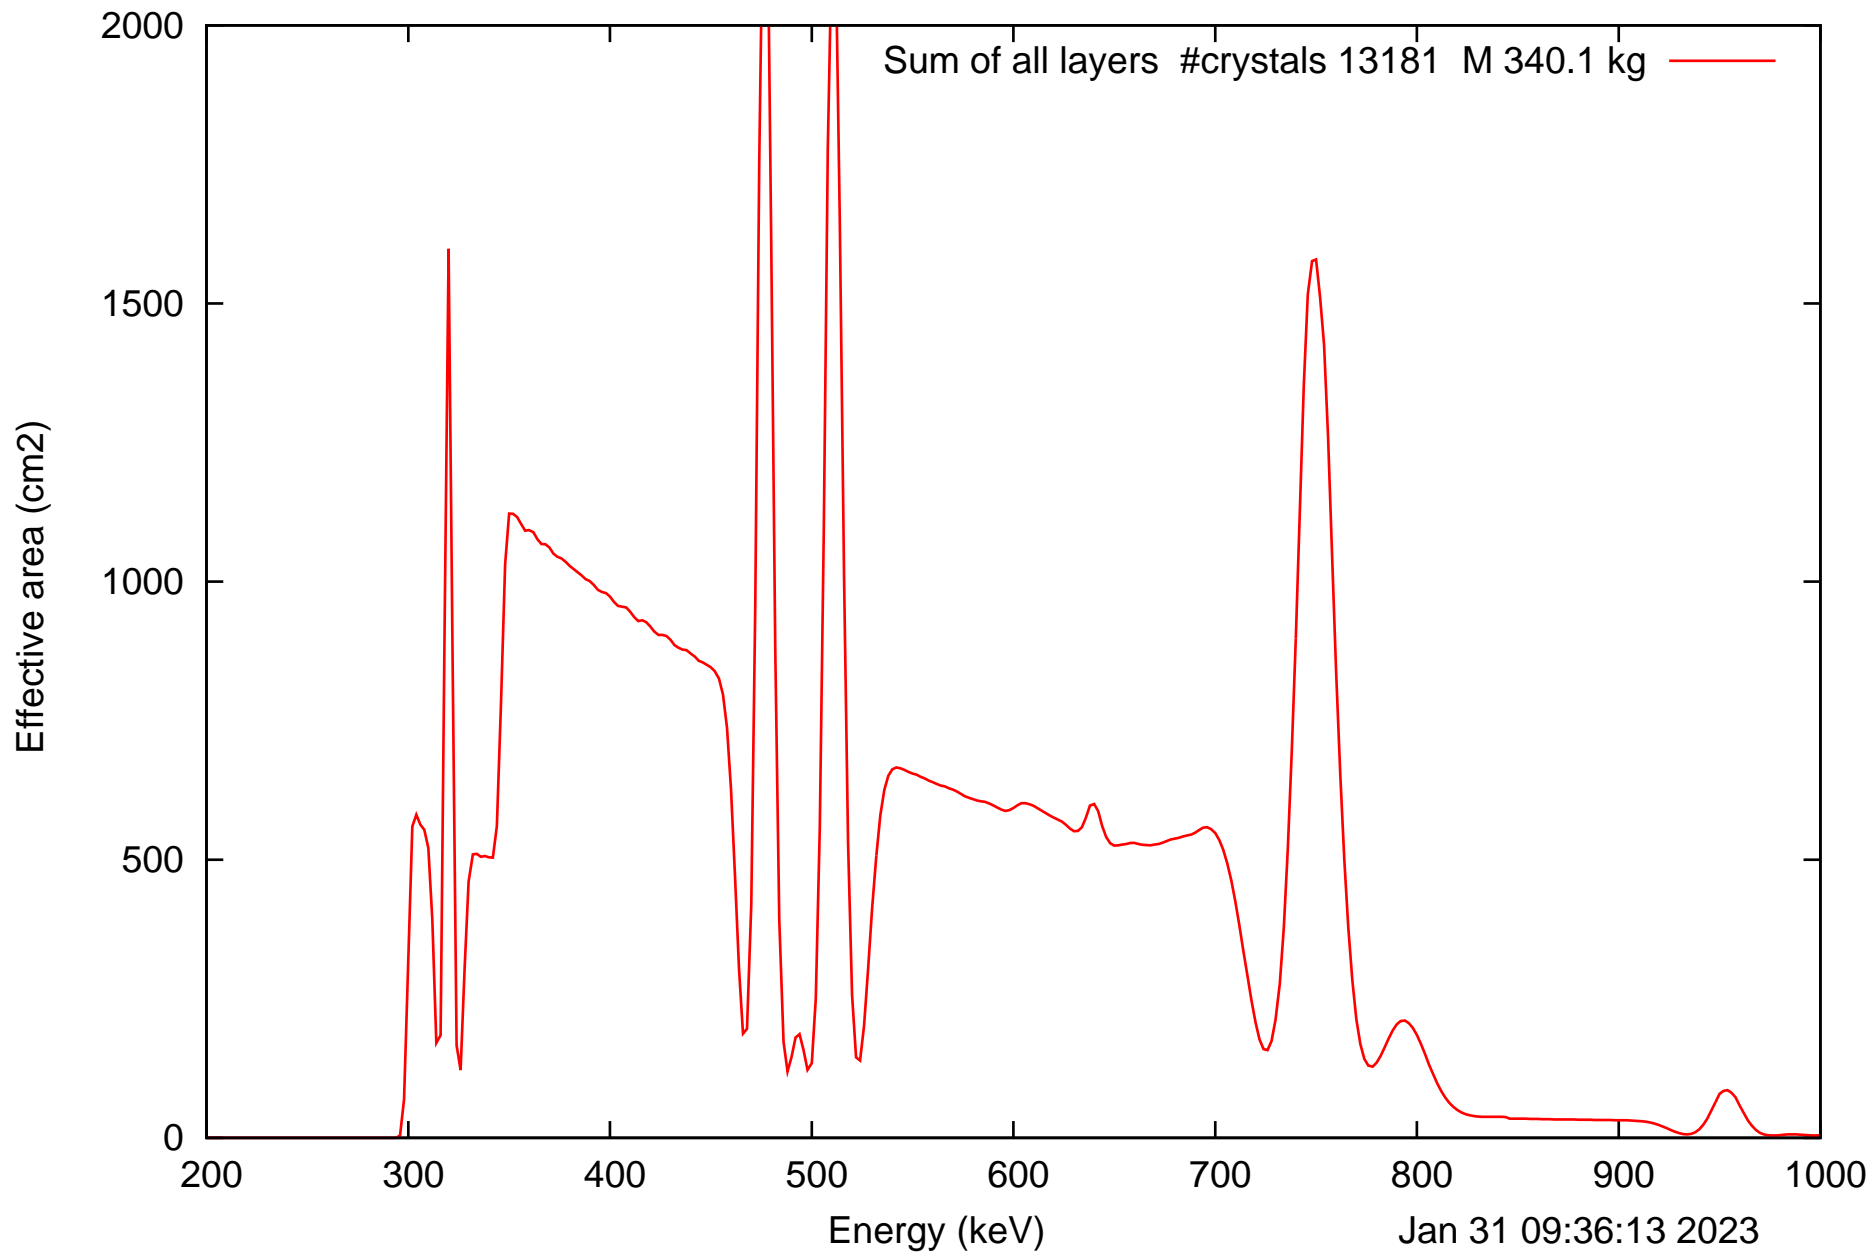

Laue lens diameter: 396 cm, Detect.diameter: 5.0 cm, mosaic: 0.5 arcmin

Laue lens diameter: 396 cm, Detect.diameter: 5.0 cm, mosaic: 0.5 arcmin

Laue lens diameter: 396 cm, Detect.diameter: 5.0 cm, mosaic: 0.5 arcmin