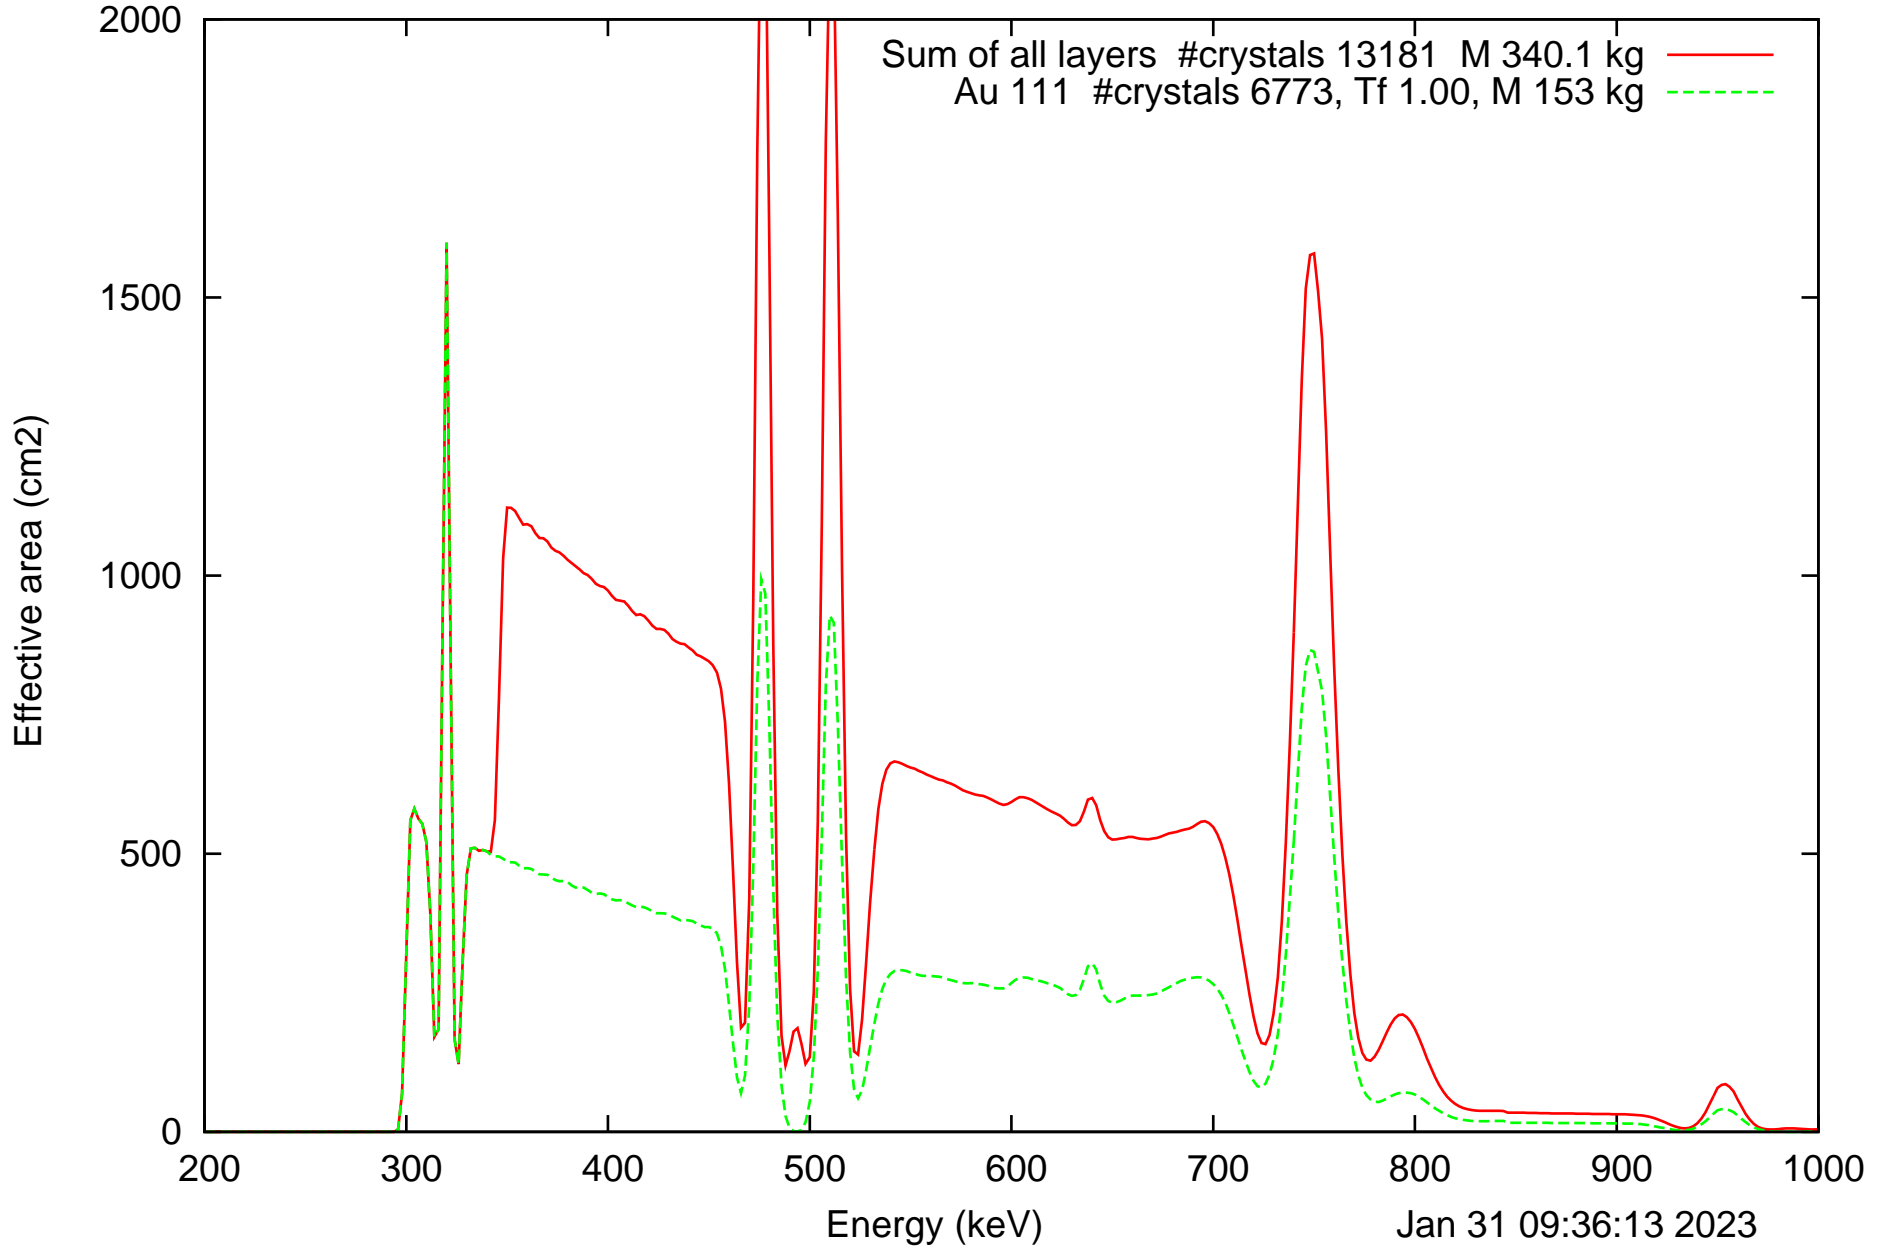

Laue lens diameter: 396 cm, Detect.diameter: 5.0 cm, mosaic: 0.5 arcmin

Laue lens diameter: 396 cm, Detect.diameter: 5.0 cm, mosaic: 0.5 arcmin

Laue lens diameter: 396 cm, Detect.diameter: 5.0 cm, mosaic: 0.5 arcmin