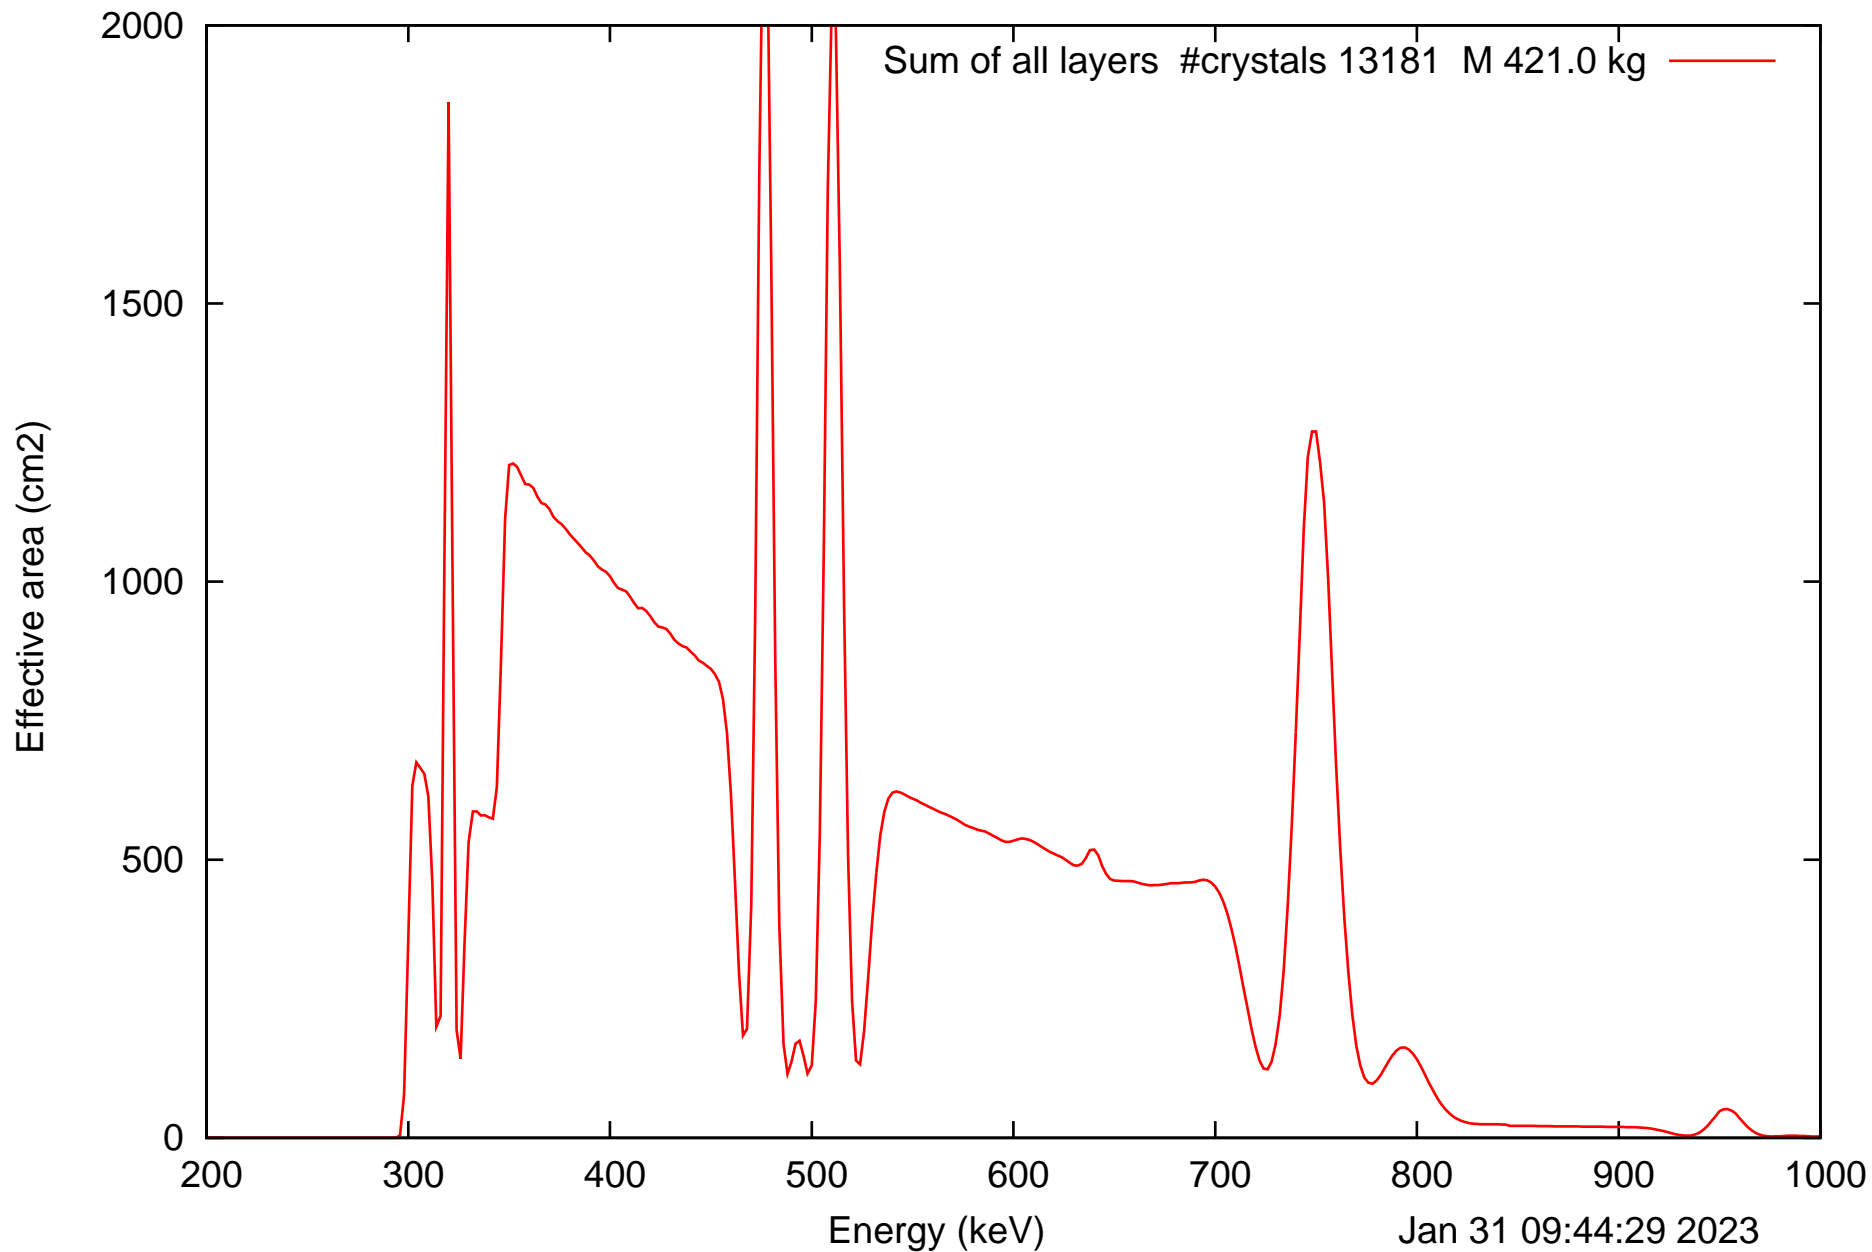

Laue lens diameter: 396 cm, Detect.diameter: 5.0 cm, mosaic: 0.5 arcmin

Laue lens diameter: 396 cm, Detect.diameter: 5.0 cm, mosaic: 0.5 arcmin

Laue lens diameter: 396 cm, Detect.diameter: 5.0 cm, mosaic: 0.5 arcmin