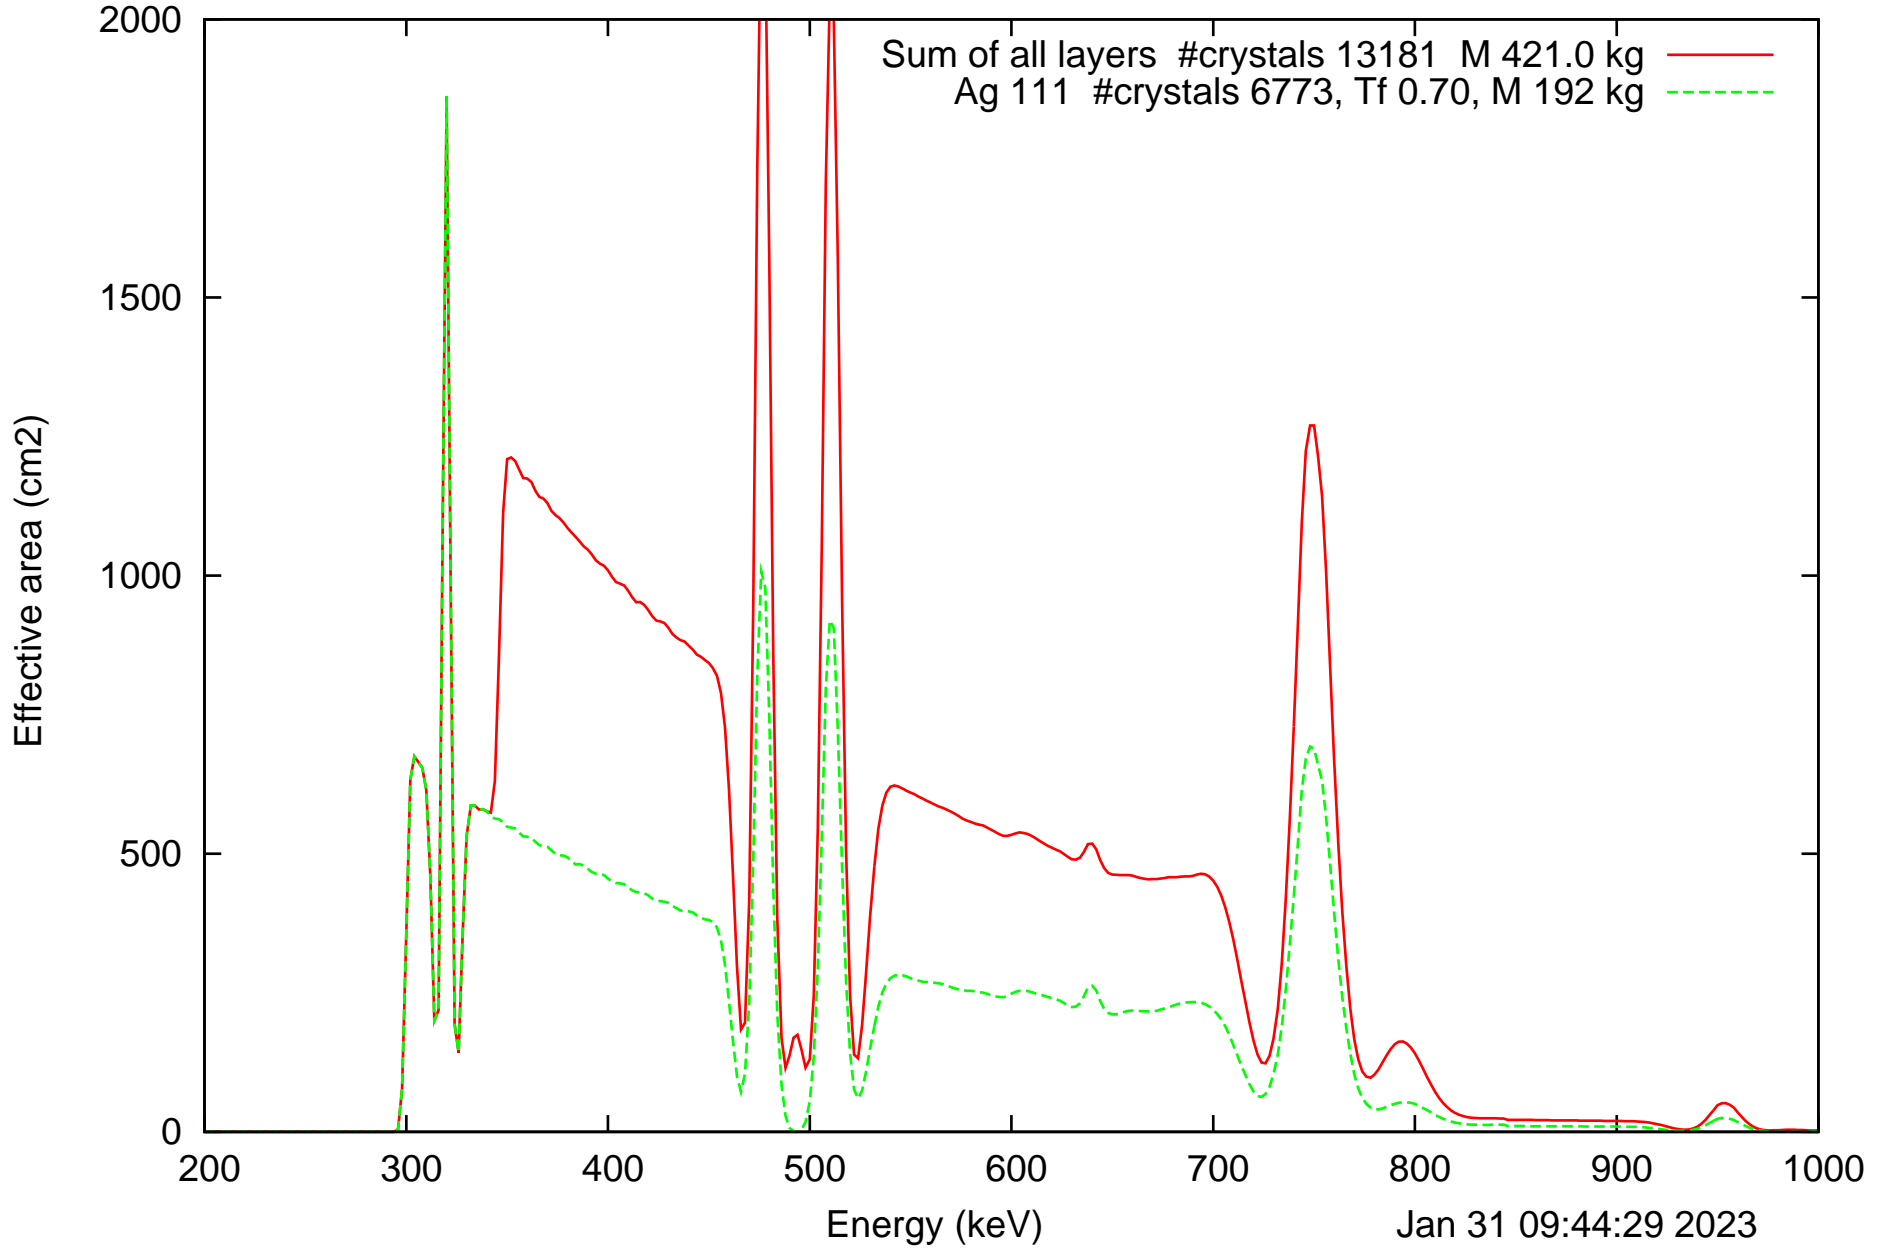

Laue lens diameter: 396 cm, Detect.diameter: 5.0 cm, mosaic: 0.5 arcmin

Laue lens diameter: 396 cm, Detect.diameter: 5.0 cm, mosaic: 0.5 arcmin

Laue lens diameter: 396 cm, Detect.diameter: 5.0 cm, mosaic: 0.5 arcmin